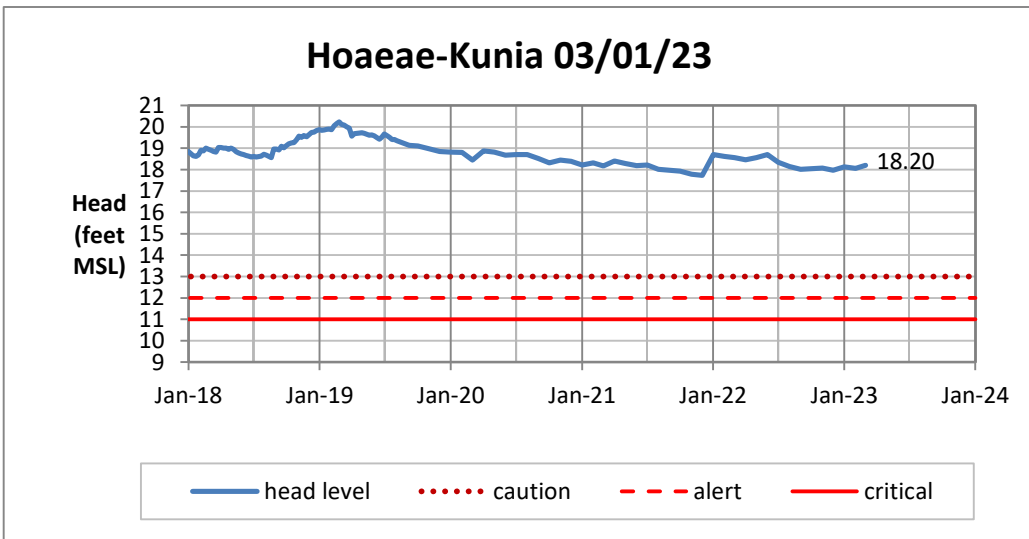

Head Report

Head Report

Head Report

Head Report

Head Report

HONOLULU WATERSHED AREA Rainfall Intake

Monthly Production