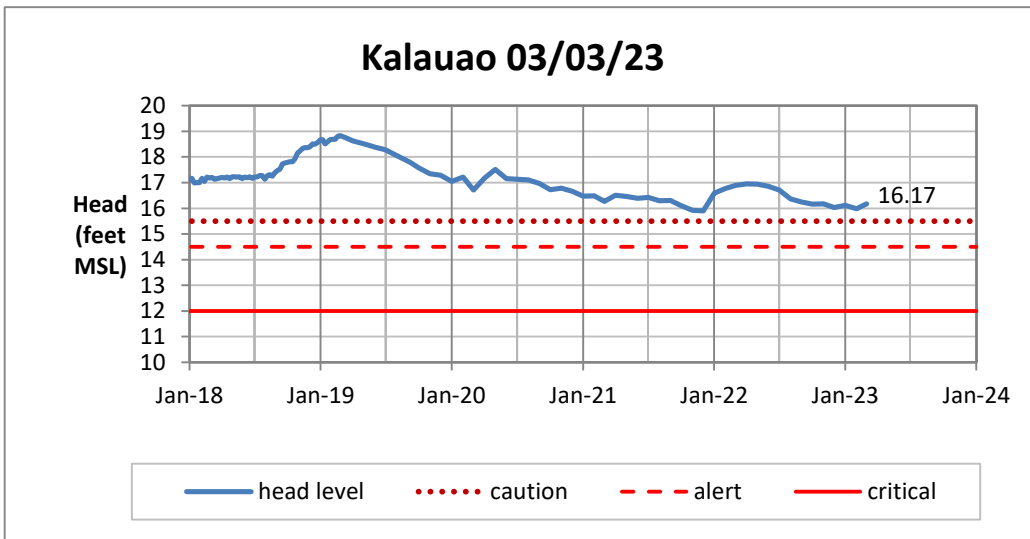

Head Report

Head Report

Head Report

Head Report

Head Report

HONOLULU WATERSHED AREA Rainfall Intake

Monthly Production