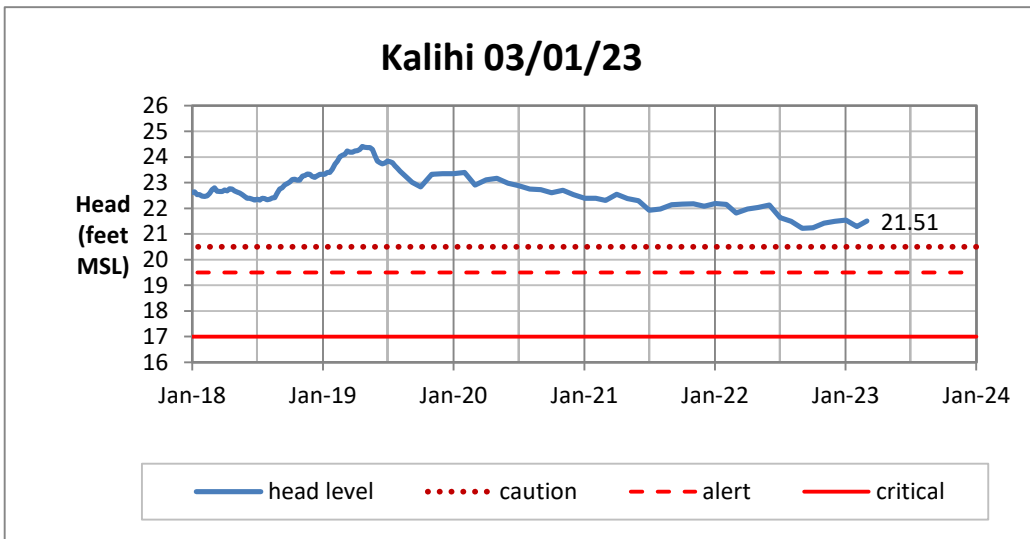

Head Report

Head Report

Head Report

Head Report

Head Report

HONOLULU WATERSHED AREA Rainfall Intake

Monthly Production