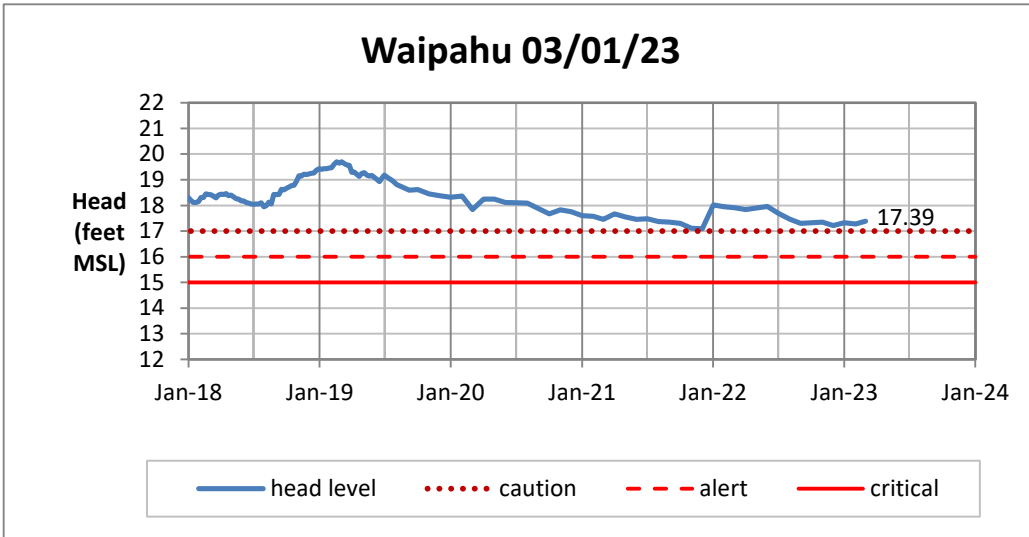

Head Report

Head Report

Head Report

Head Report

Head Report

HONOLULU WATERSHED AREA Rainfall Intake

Monthly Production