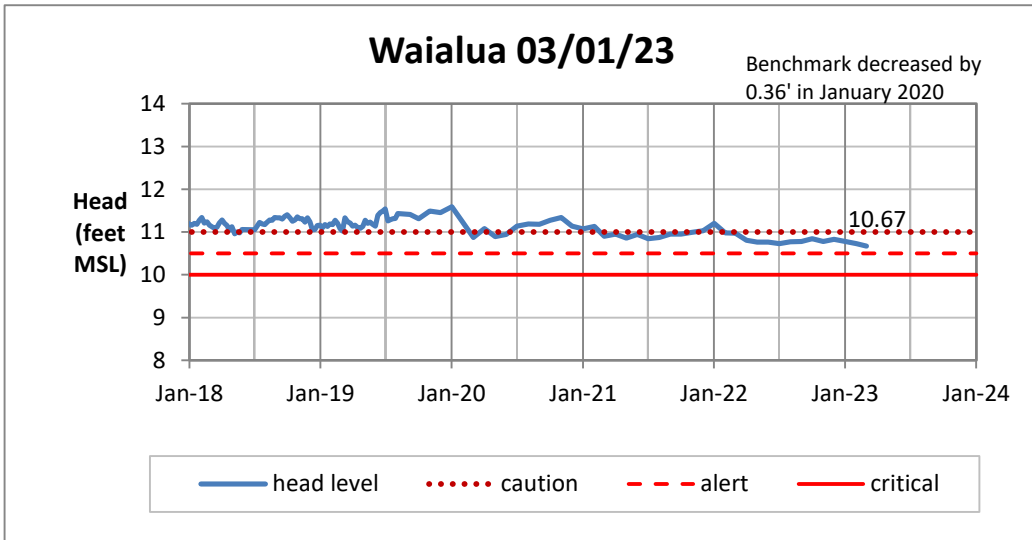

Head Report

Head Report

Head Report

Head Report

Head Report

HONOLULU WATERSHED AREA Rainfall Intake

Monthly Production