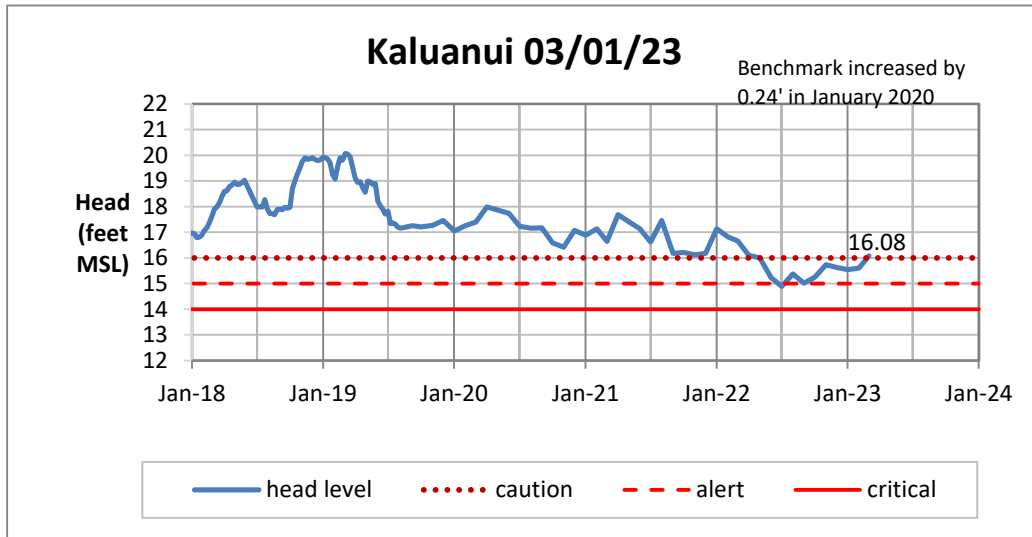

Head Report

Head Report

Head Report

Head Report

Head Report

HONOLULU WATERSHED AREA Rainfall Intake

Monthly Production