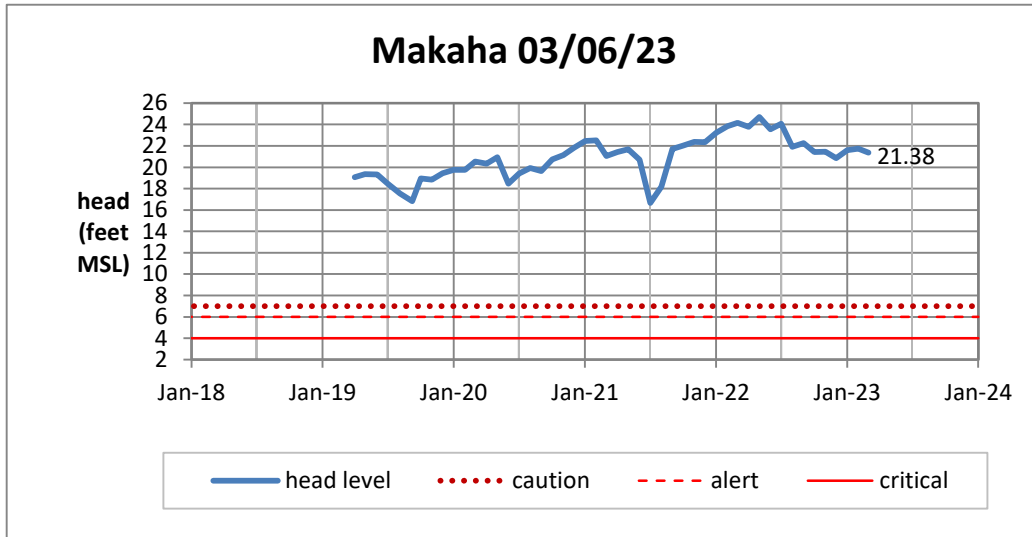

Head Report

Head Report

Head Report

Head Report

Head Report

HONOLULU WATERSHED AREA Rainfall Intake

Monthly Production