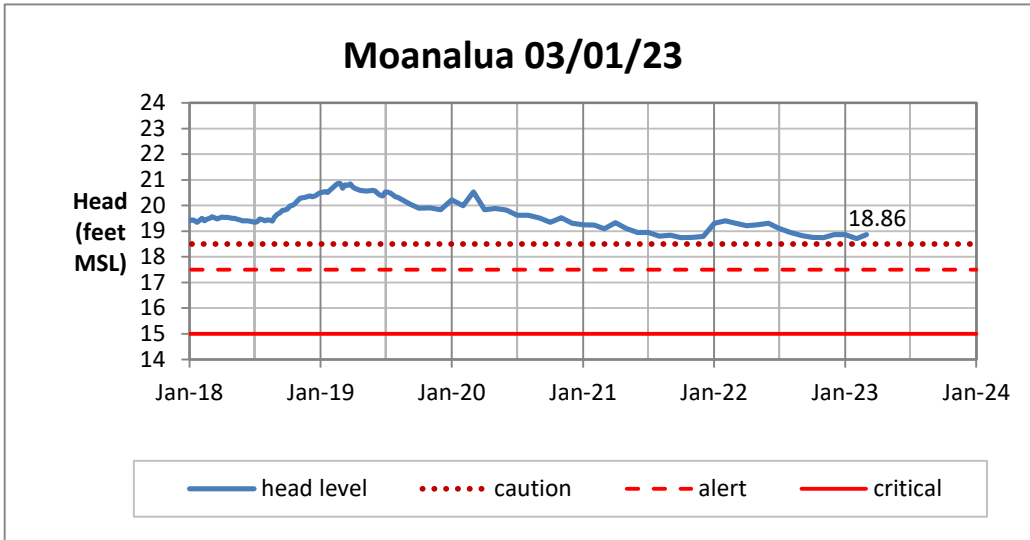

Head Report

Head Report

Head Report

Head Report

Head Report

HONOLULU WATERSHED AREA Rainfall Intake

Monthly Production