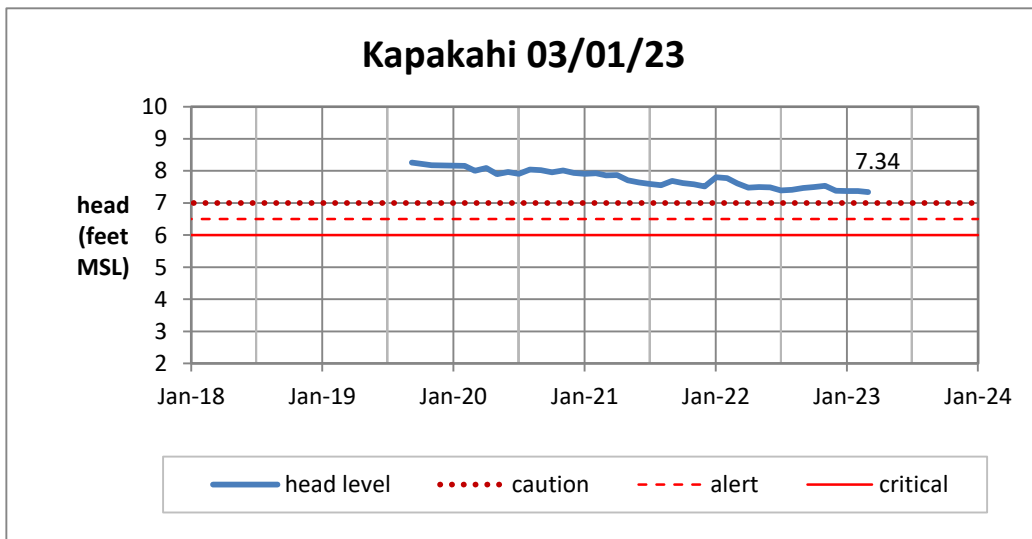

Head Report

Head Report

Head Report

Head Report

Head Report

HONOLULU WATERSHED AREA Rainfall Intake

Monthly Production