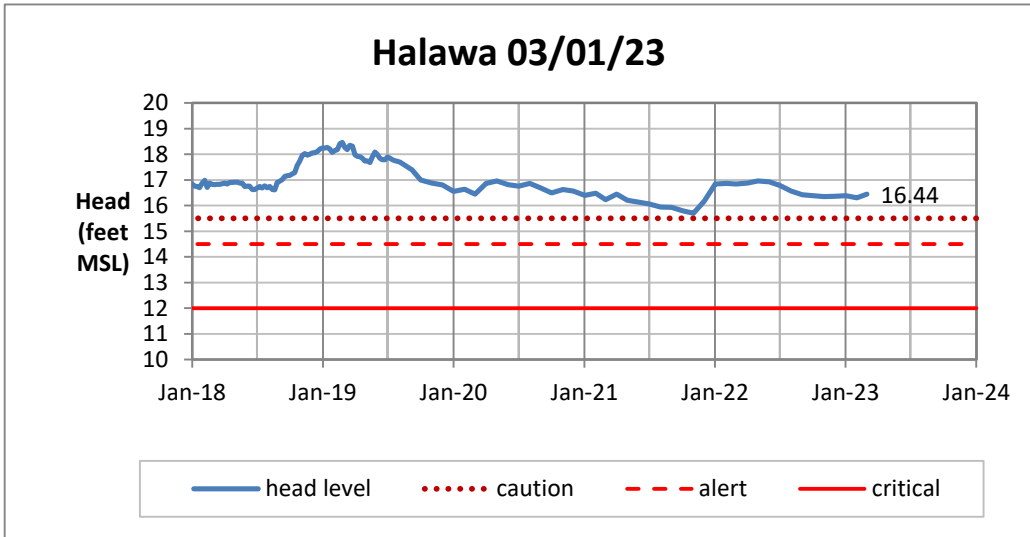

Head Report

Head Report

Head Report

Head Report

Head Report

HONOLULU WATERSHED AREA Rainfall Intake

Monthly Production