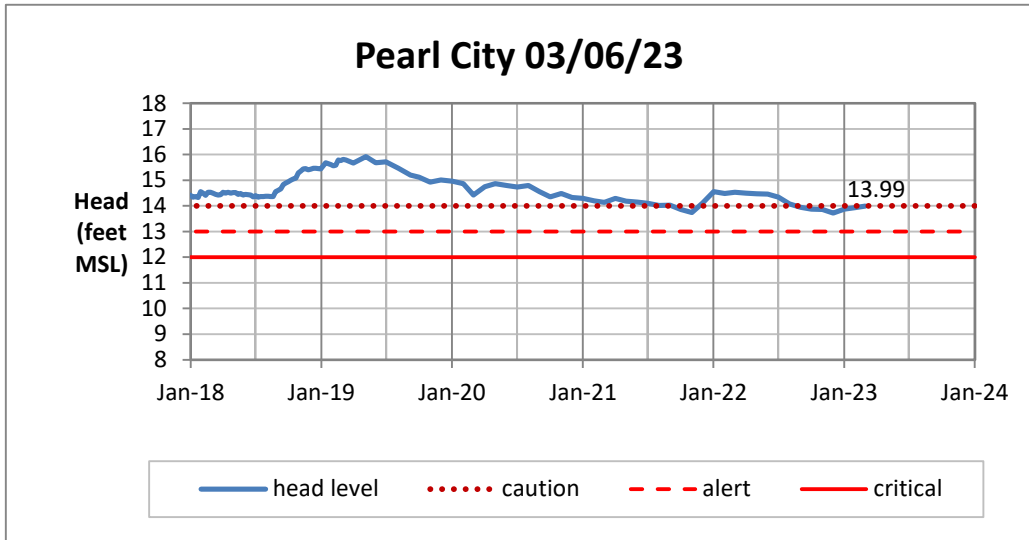

Head Report

Head Report

Head Report

Head Report

Head Report

HONOLULU WATERSHED AREA Rainfall Intake

Monthly Production