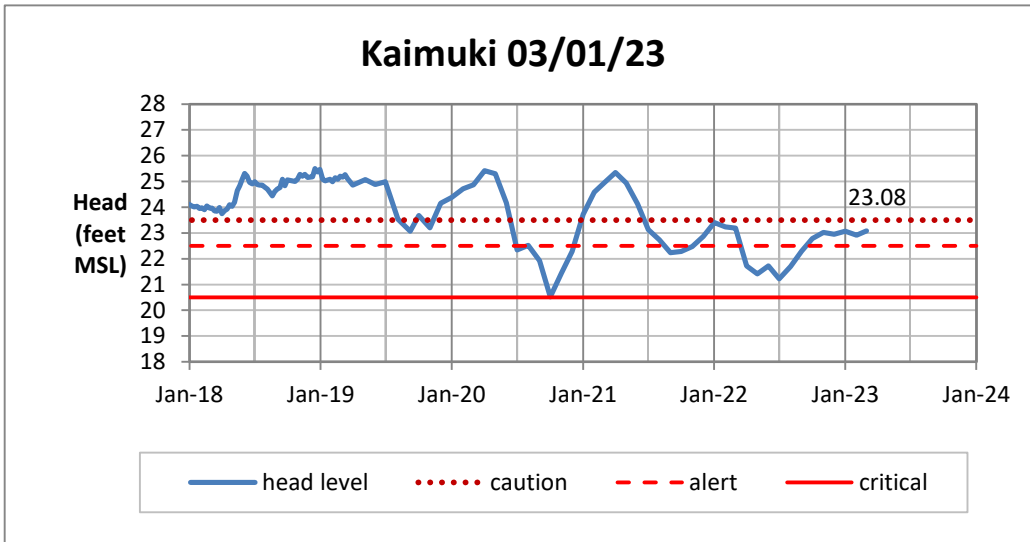

Head Report

Head Report

Head Report

Head Report

Head Report

HONOLULU WATERSHED AREA Rainfall Intake

Monthly Production