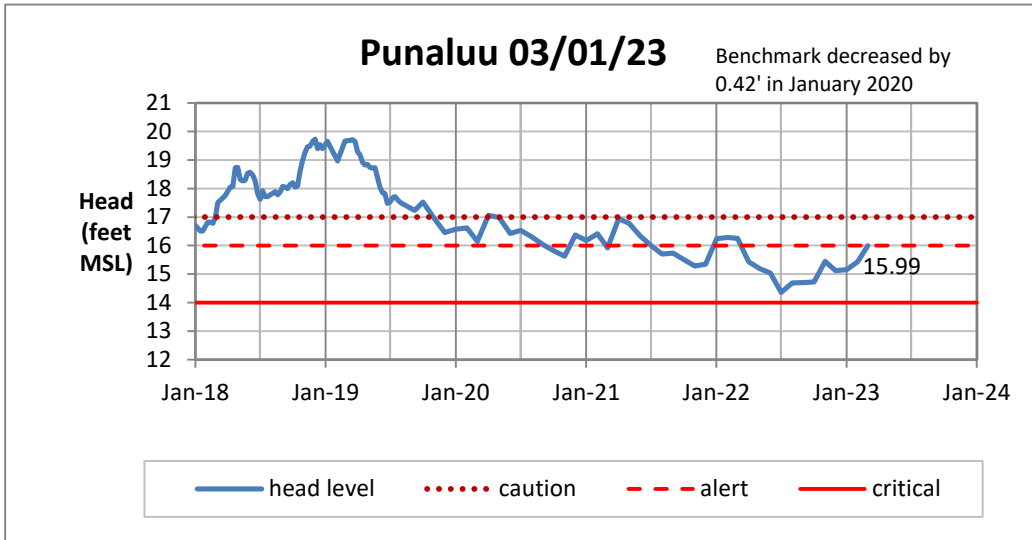

Head Report

Head Report

Head Report

Head Report

Head Report

HONOLULU WATERSHED AREA Rainfall Intake

Monthly Production