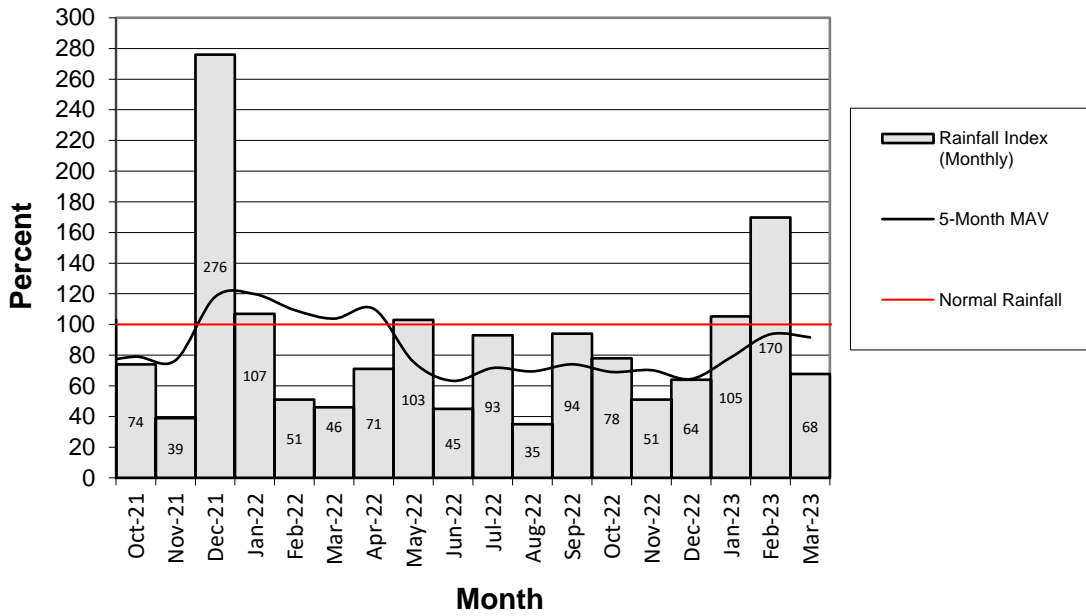

Head Report

Head Report

Head Report

Head Report

Head Report

HONOLULU WATERSHED AREA Rainfall Intake

Monthly Production