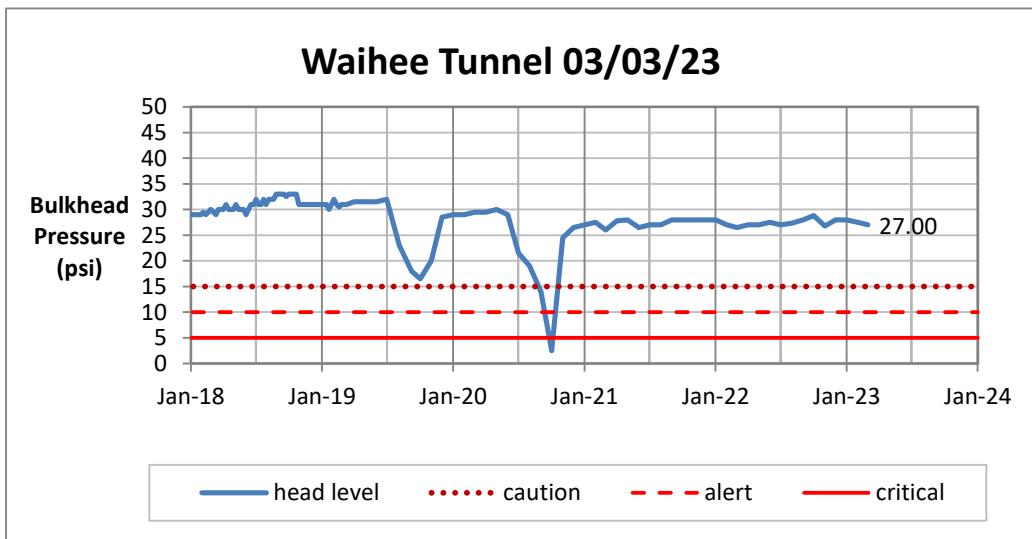

Head Report

Head Report

Head Report

Head Report

Head Report

HONOLULU WATERSHED AREA Rainfall Intake

Monthly Production