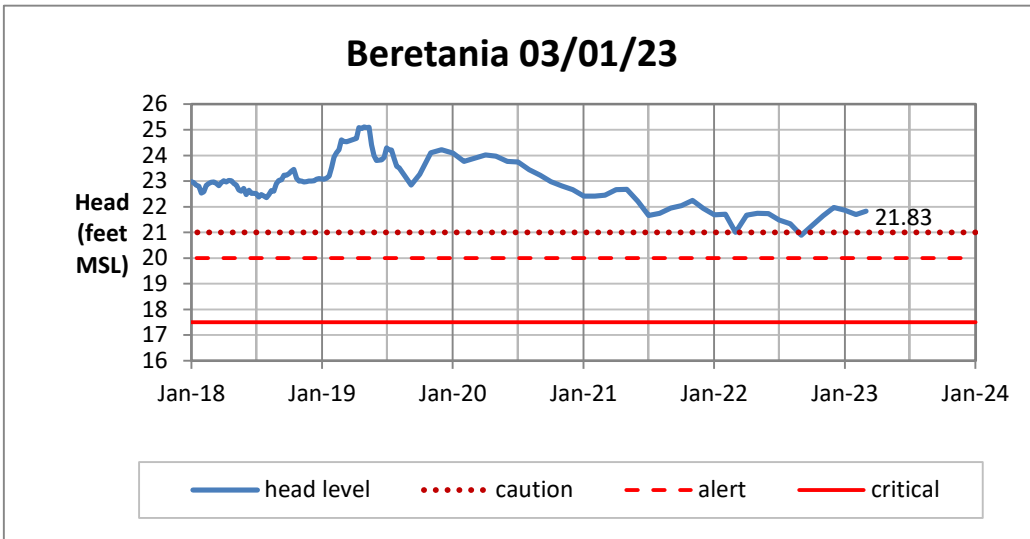

Head Report

Head Report

Head Report

Head Report

Head Report

HONOLULU WATERSHED AREA Rainfall Intake

Monthly Production