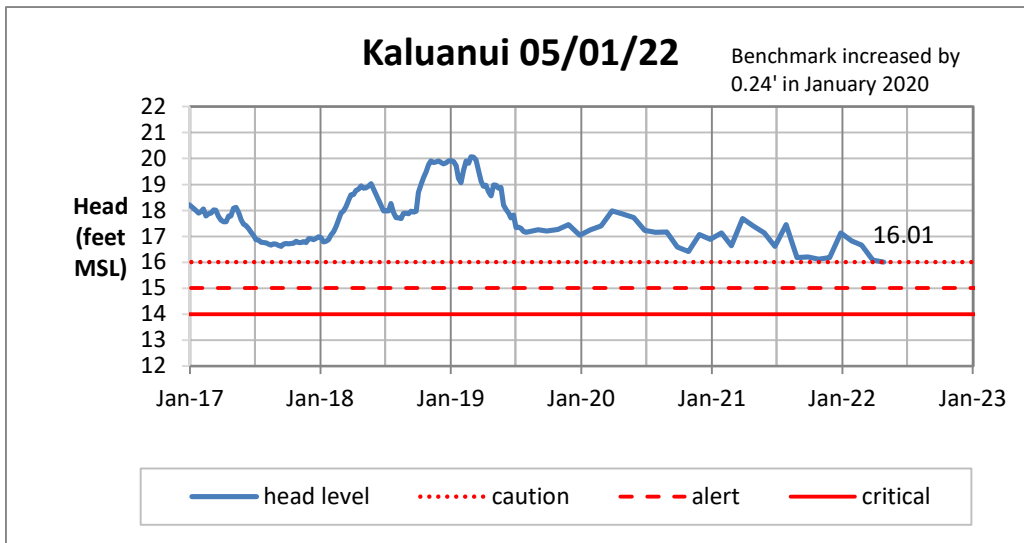

Head Report

Head Report

Head Report

Head Report

Head Report

HONOLULU WATERSHED AREA Rainfall Intake

Monthly Production