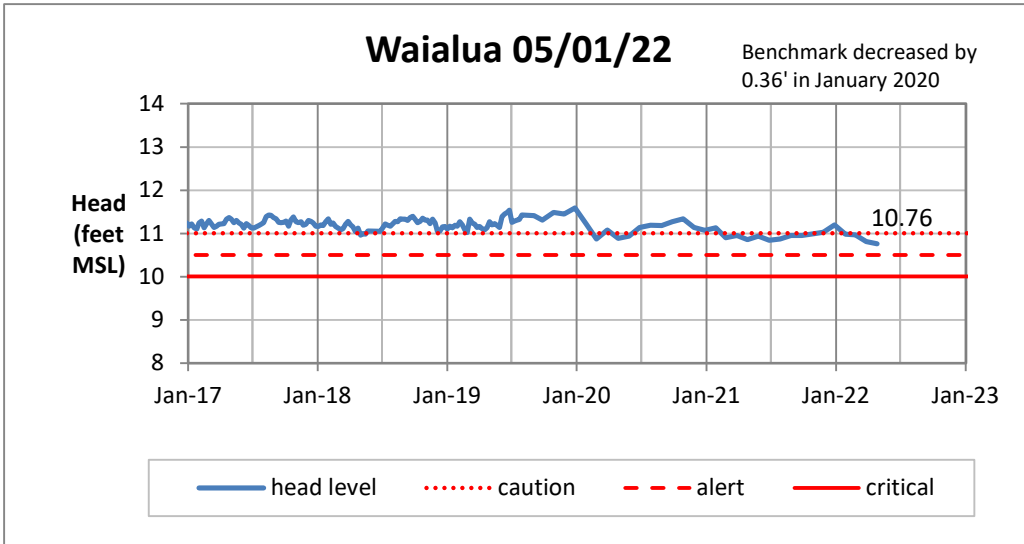

Head Report

Head Report

Head Report

Head Report

Head Report

HONOLULU WATERSHED AREA Rainfall Intake

Monthly Production