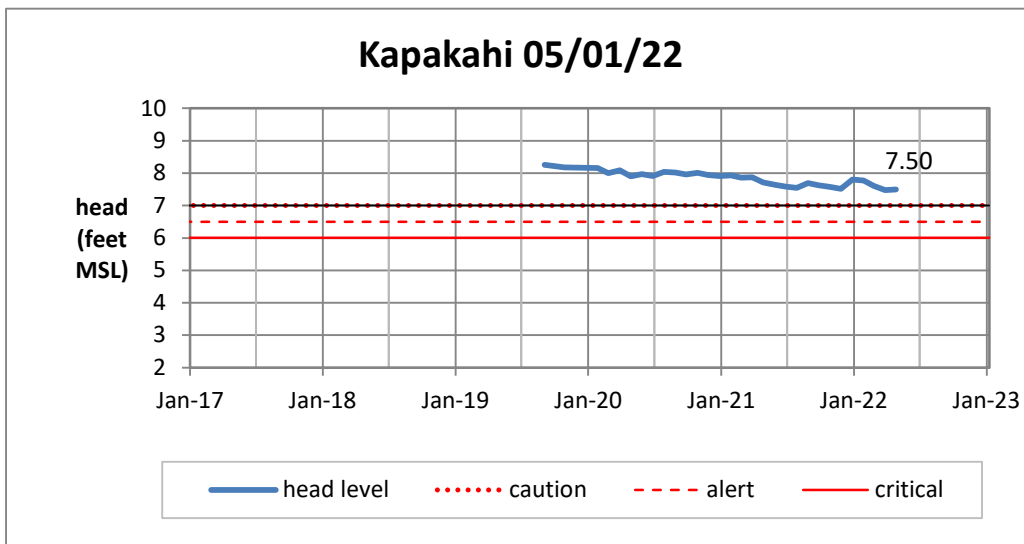

Head Report

Head Report

Head Report

Head Report

Head Report

HONOLULU WATERSHED AREA Rainfall Intake

Monthly Production