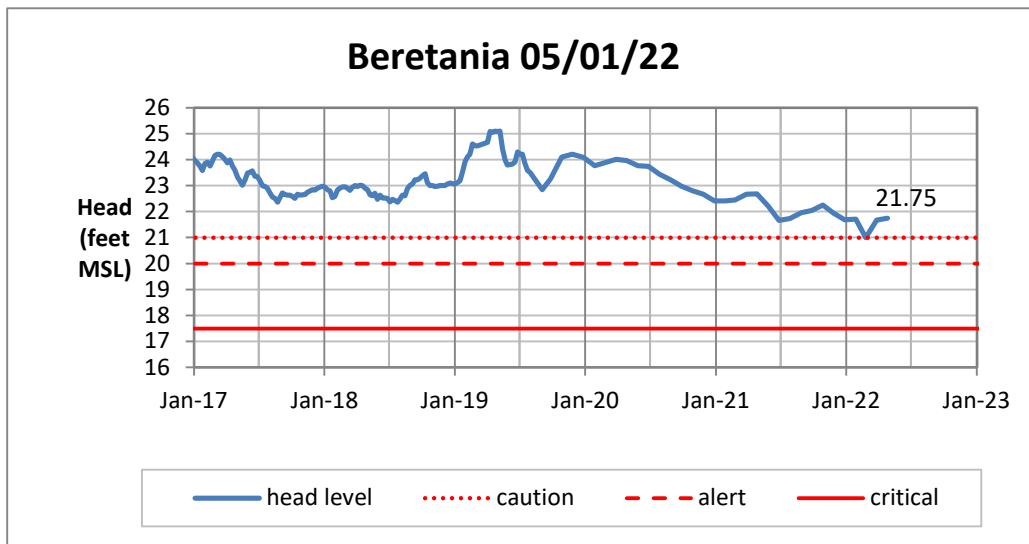

Head Report

Head Report

Head Report

Head Report

Head Report

HONOLULU WATERSHED AREA Rainfall Intake

Monthly Production