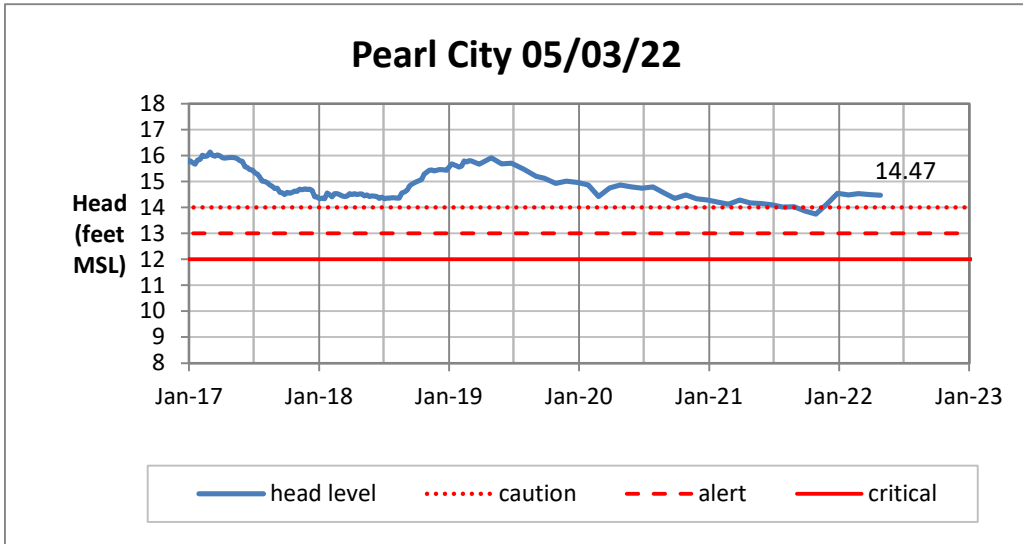

Head Report

Head Report

Head Report

Head Report

Head Report

HONOLULU WATERSHED AREA Rainfall Intake

Monthly Production