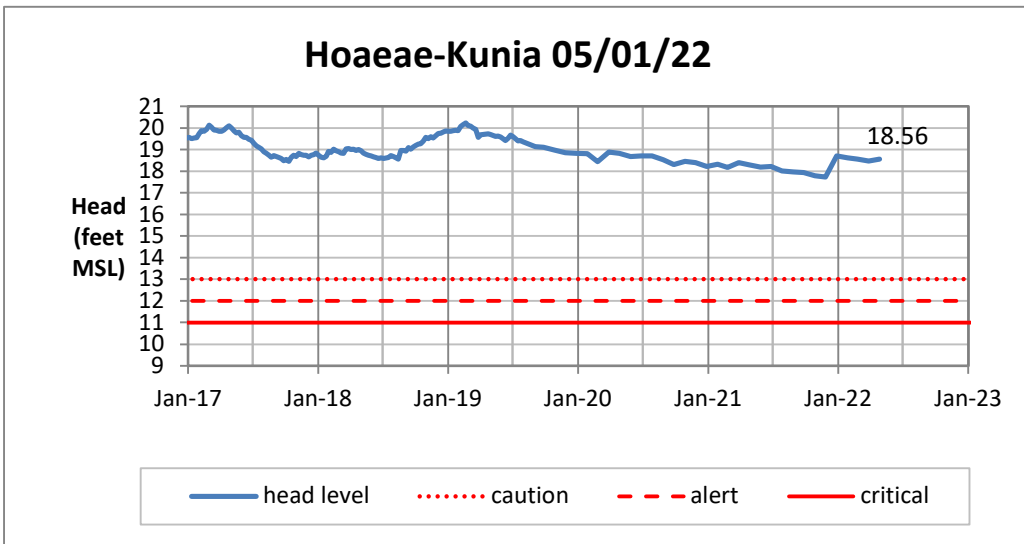

Head Report

Head Report

Head Report

Head Report

Head Report

HONOLULU WATERSHED AREA Rainfall Intake

Monthly Production