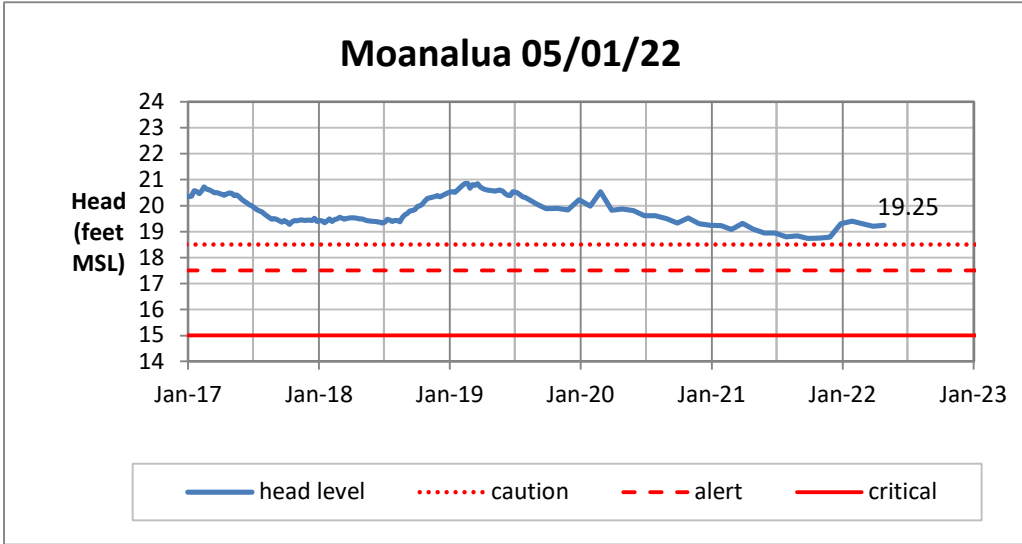

Head Report

Head Report

Head Report

Head Report

Head Report

HONOLULU WATERSHED AREA Rainfall Intake

Monthly Production