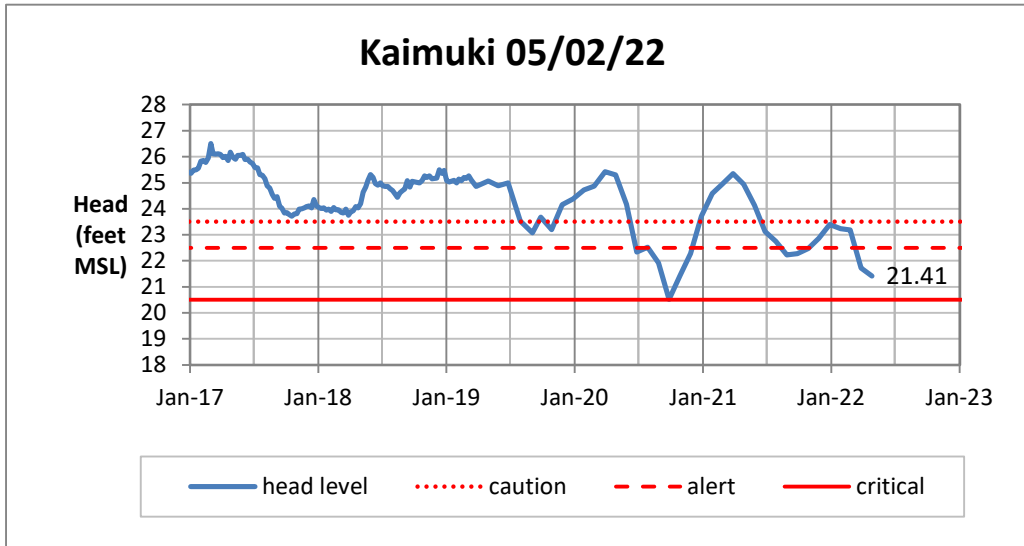

Head Report

Head Report

Head Report

Head Report

Head Report

HONOLULU WATERSHED AREA Rainfall Intake

Monthly Production