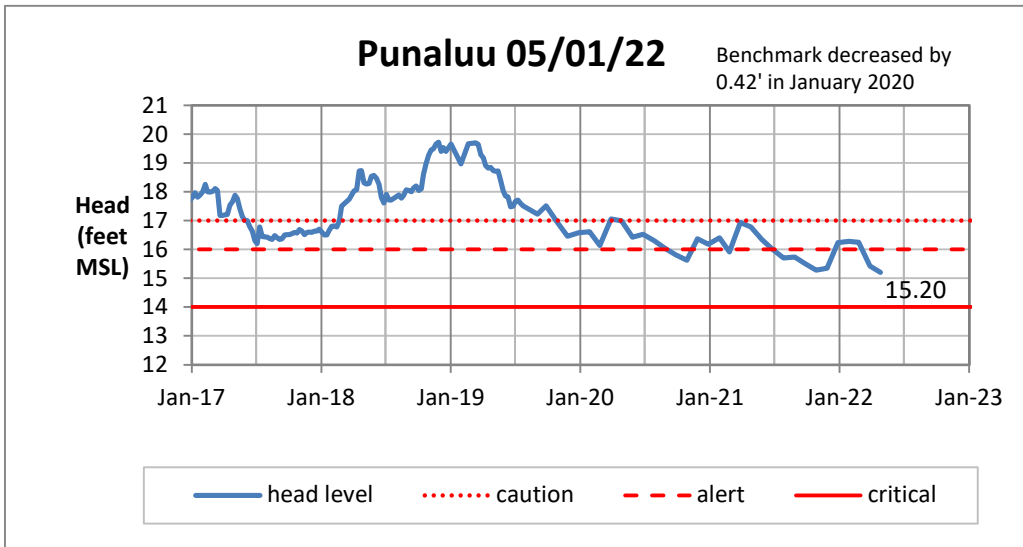

Head Report

Head Report

Head Report

Head Report

Head Report

HONOLULU WATERSHED AREA Rainfall Intake

Monthly Production