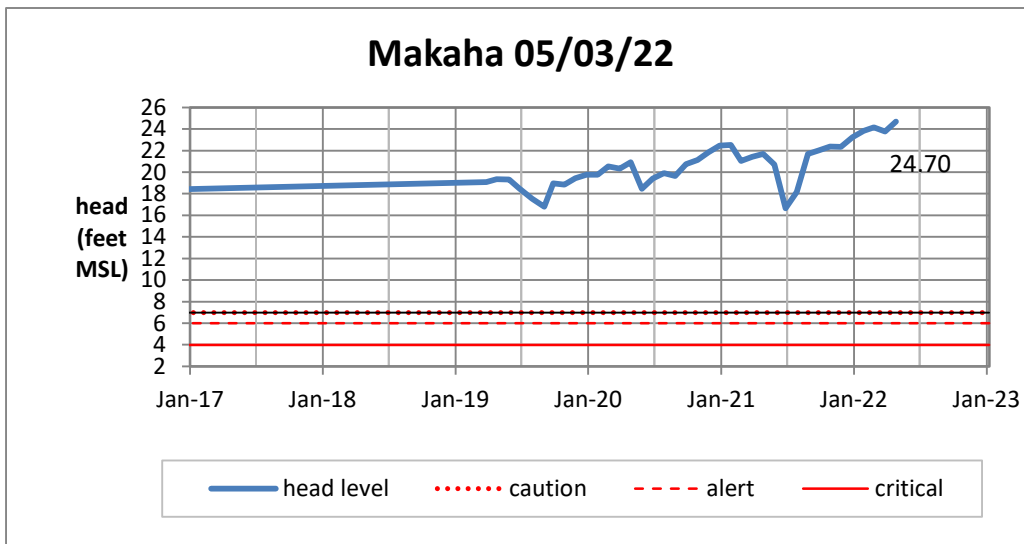

Head Report

Head Report

Head Report

Head Report

Head Report

HONOLULU WATERSHED AREA Rainfall Intake

Monthly Production