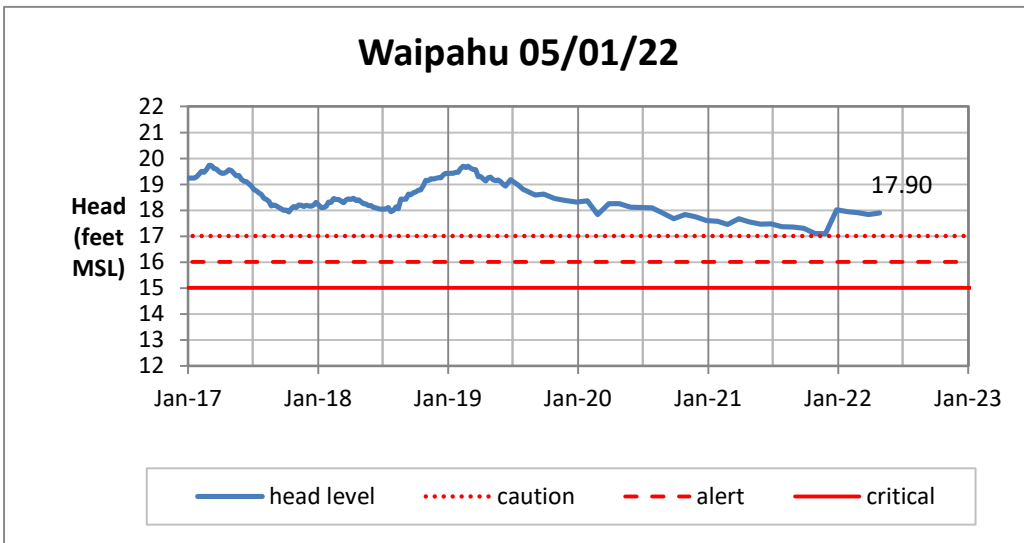

Head Report

Head Report

Head Report

Head Report

Head Report

HONOLULU WATERSHED AREA Rainfall Intake

Monthly Production