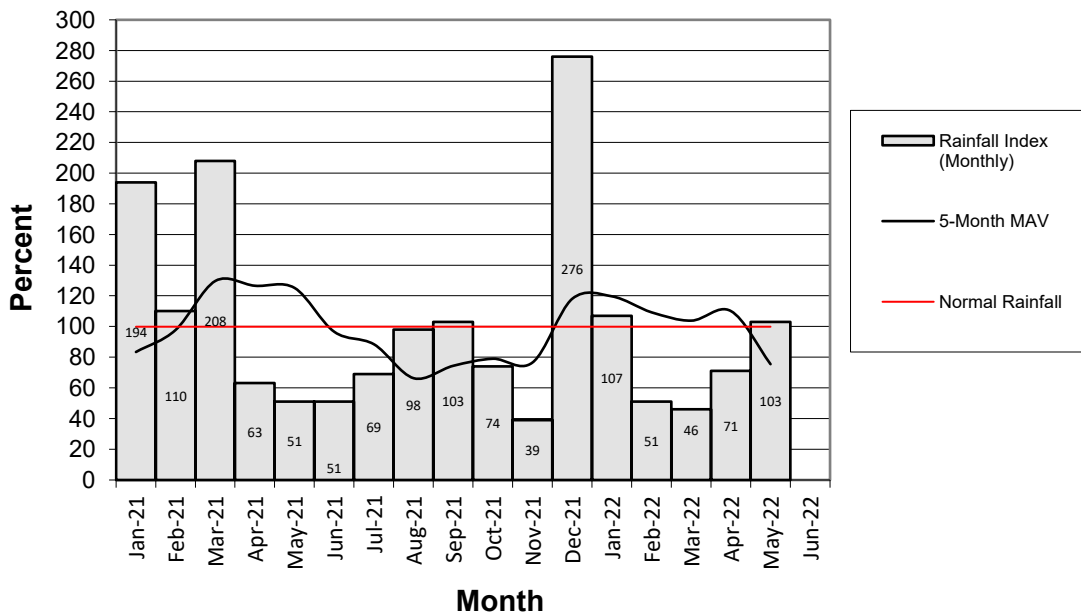

Head Report

Head Report

Head Report

Head Report

Head Report

HONOLULU WATERSHED AREA Rainfall Intake

Monthly Production