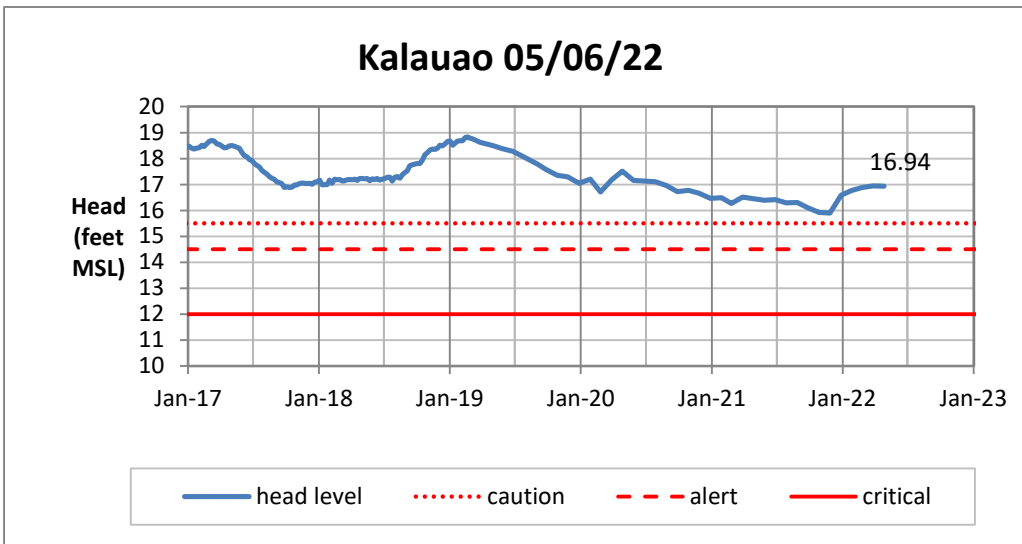

Head Report

Head Report

Head Report

Head Report

Head Report

HONOLULU WATERSHED AREA Rainfall Intake

Monthly Production