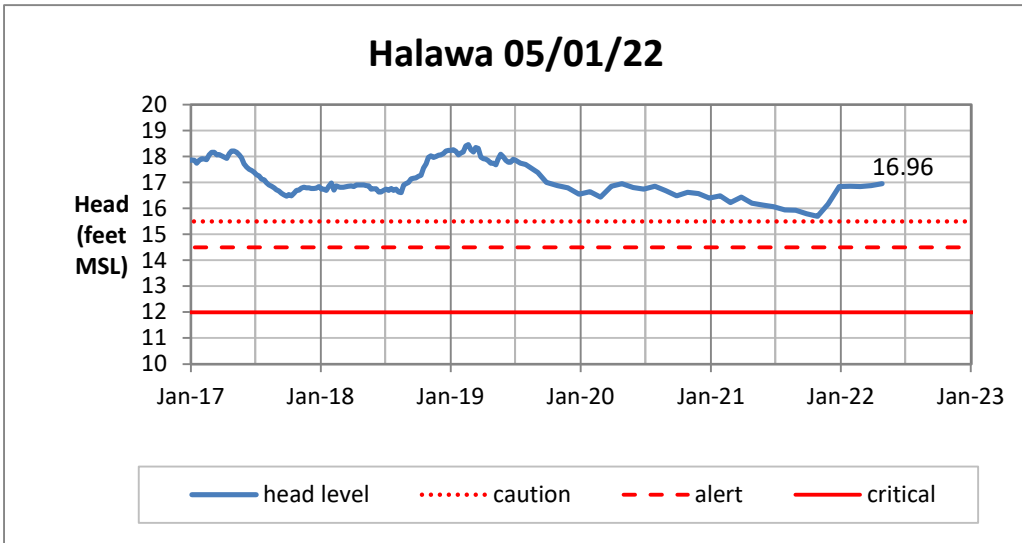

Head Report

Head Report

Head Report

Head Report

Head Report

HONOLULU WATERSHED AREA Rainfall Intake

Monthly Production