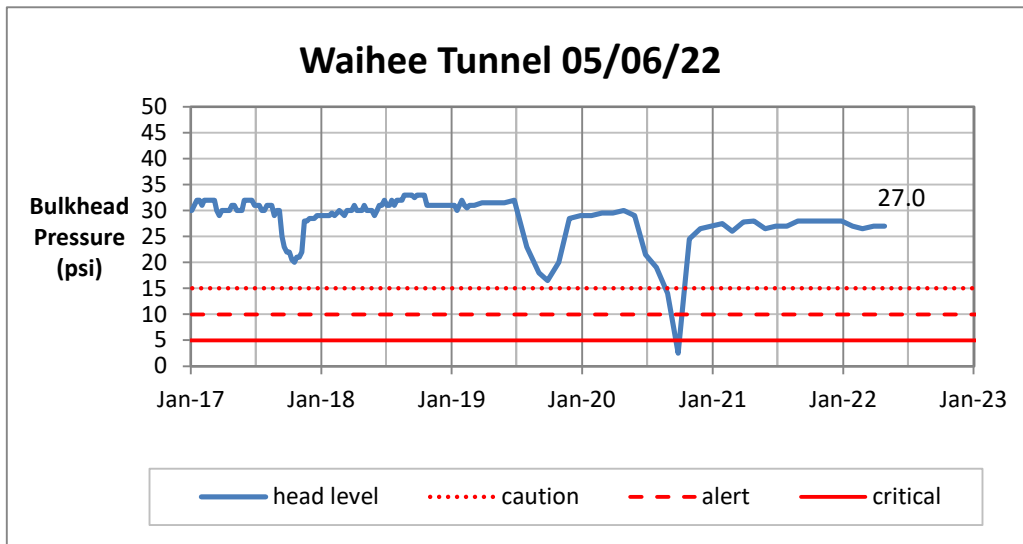

Head Report

Head Report

Head Report

Head Report

Head Report

HONOLULU WATERSHED AREA Rainfall Intake

Monthly Production