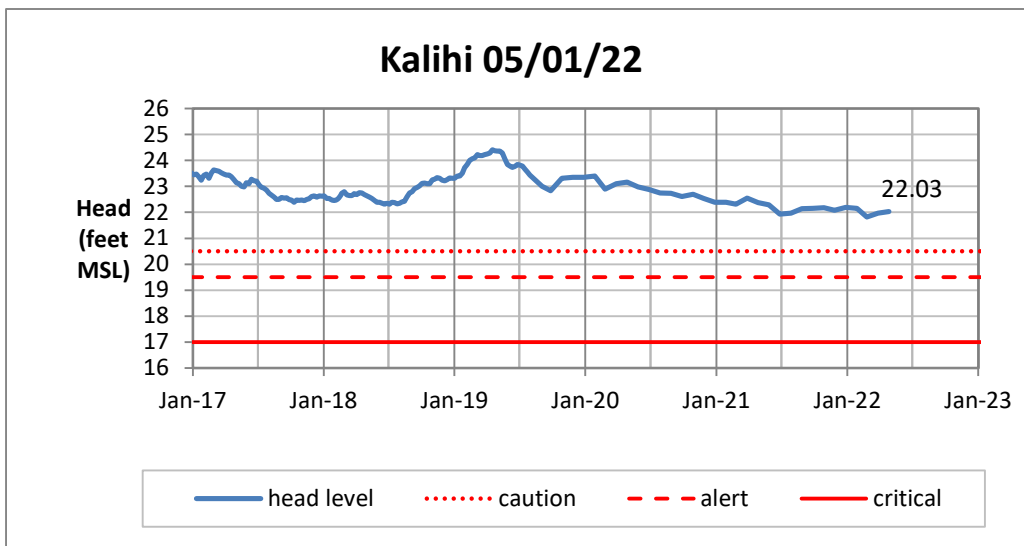

Head Report

Head Report

Head Report

Head Report

Head Report

HONOLULU WATERSHED AREA Rainfall Intake

Monthly Production