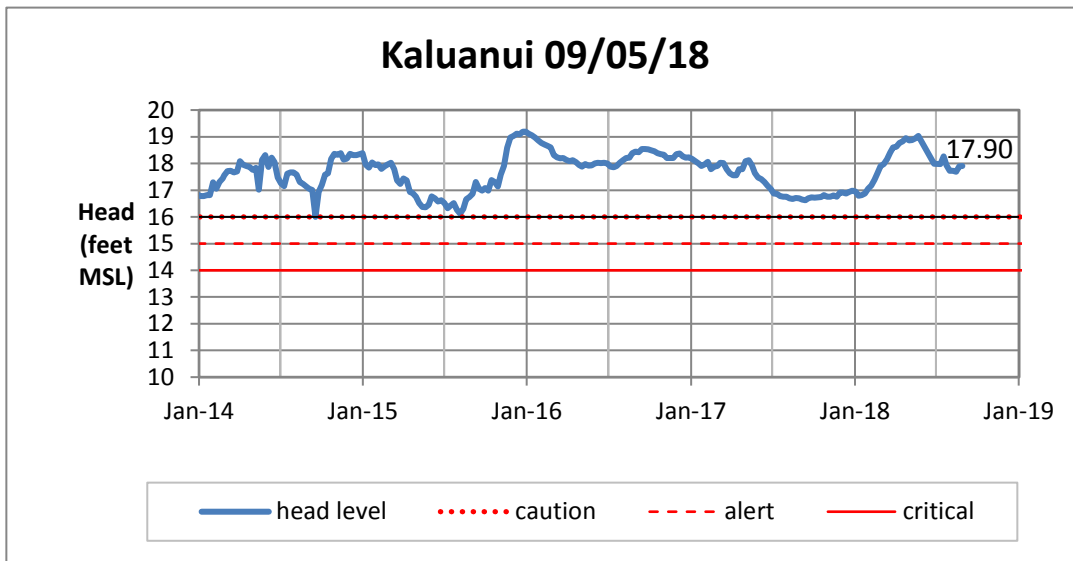

Weekly Head Report

Weekly Head Report

Weekly Head Report

Pearl City 09/04/18

Waipahu 09/04/18

Hoaeae-Kunia 09/06/18

Weekly Head Report

Weekly Head Report

HONOLULU WATERSHED AREA Rainfall Intake

Monthly Production