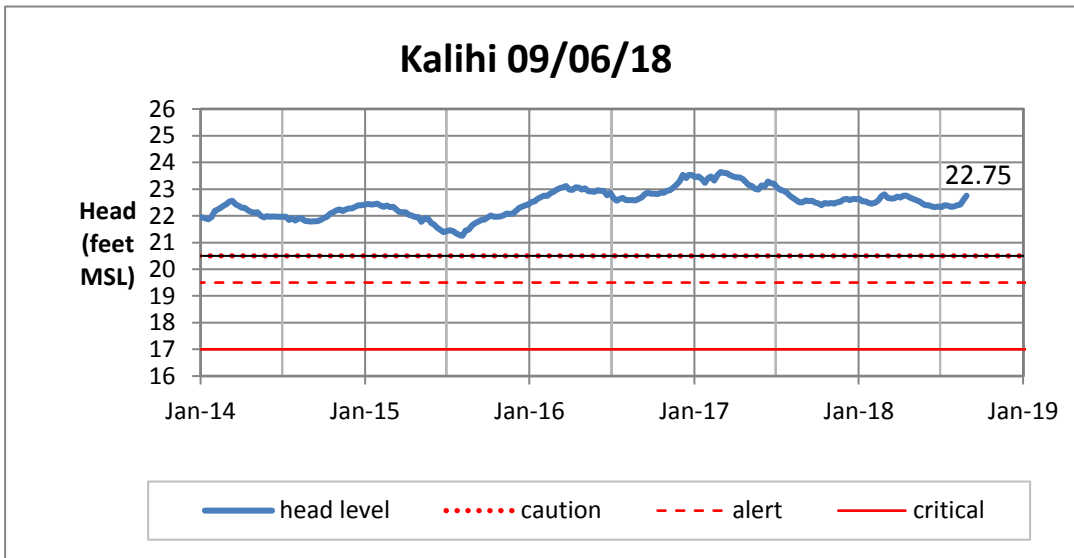

Weekly Head Report

Weekly Head Report

Weekly Head Report

Pearl City 09/04/18

Waipahu 09/04/18

Hoaeae-Kunia 09/06/18

Weekly Head Report

Weekly Head Report