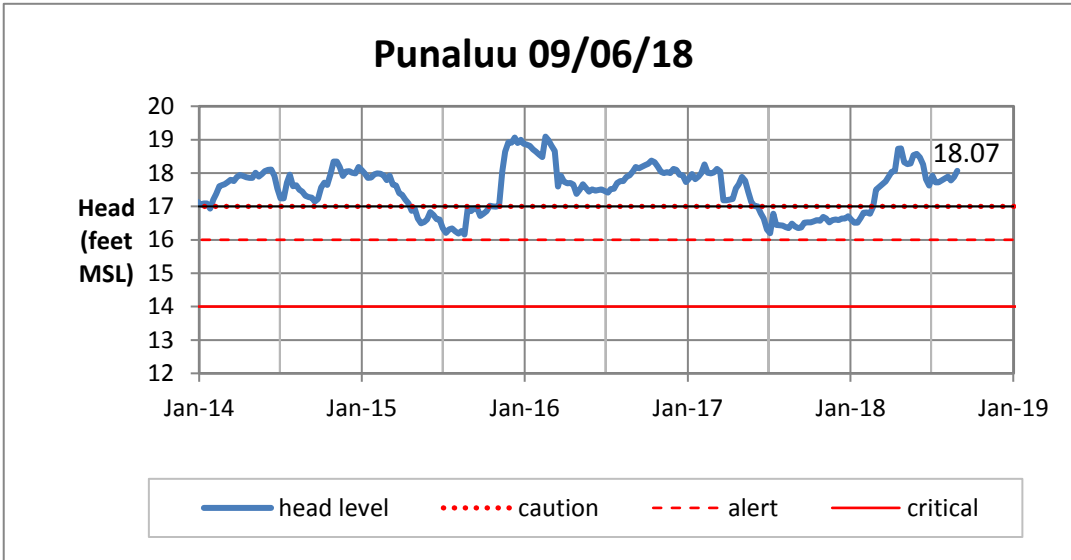

Weekly Head Report

Weekly Head Report

Weekly Head Report

Pearl City 09/04/18

Waipahu 09/04/18

Hoaeae-Kunia 09/06/18

Weekly Head Report

Weekly Head Report