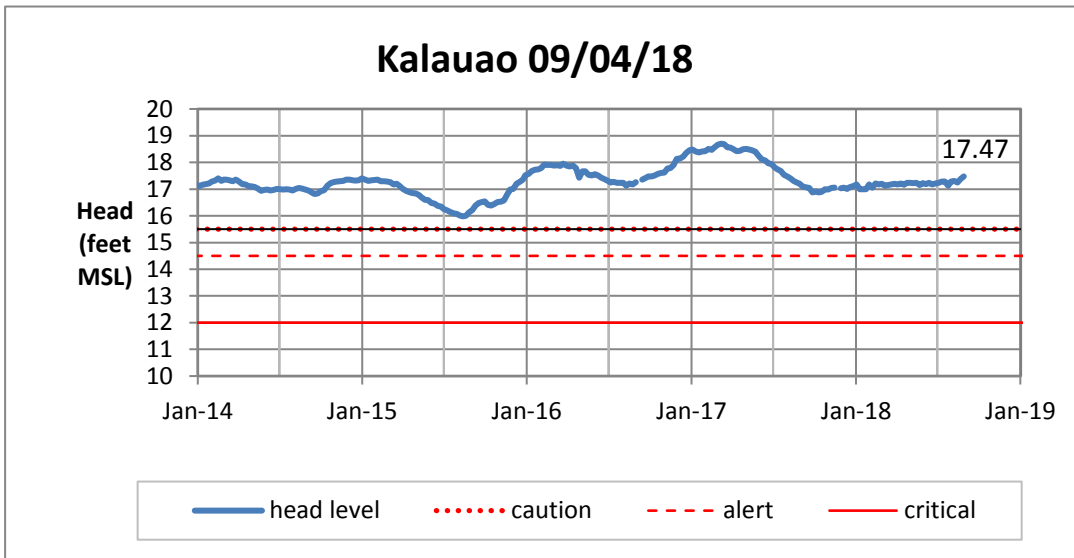

Weekly Head Report

Weekly Head Report

Weekly Head Report

Pearl City 09/04/18

Waipahu 09/04/18

Hoaeae-Kunia 09/06/18

Weekly Head Report

Weekly Head Report

HONOLULU WATERSHED AREA Rainfall Intake

Monthly Production