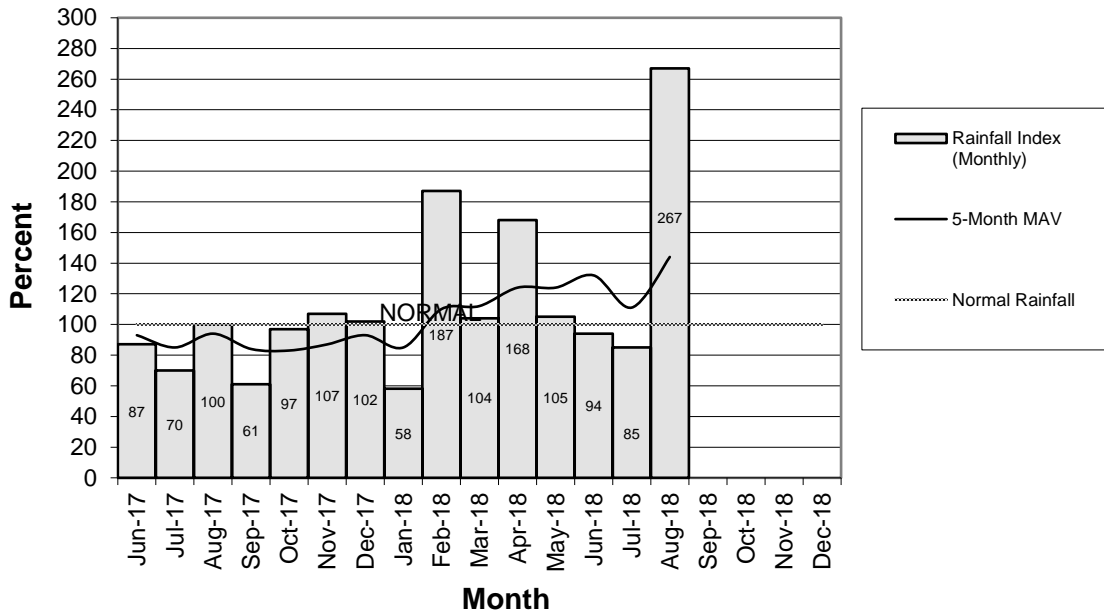

Weekly Head Report

Weekly Head Report

Weekly Head Report

Pearl City 09/04/18

Waipahu 09/04/18

Hoaeae-Kunia 09/06/18

Weekly Head Report

Weekly Head Report

HONOLULU WATERSHED AREA Rainfall Intake

Monthly Production