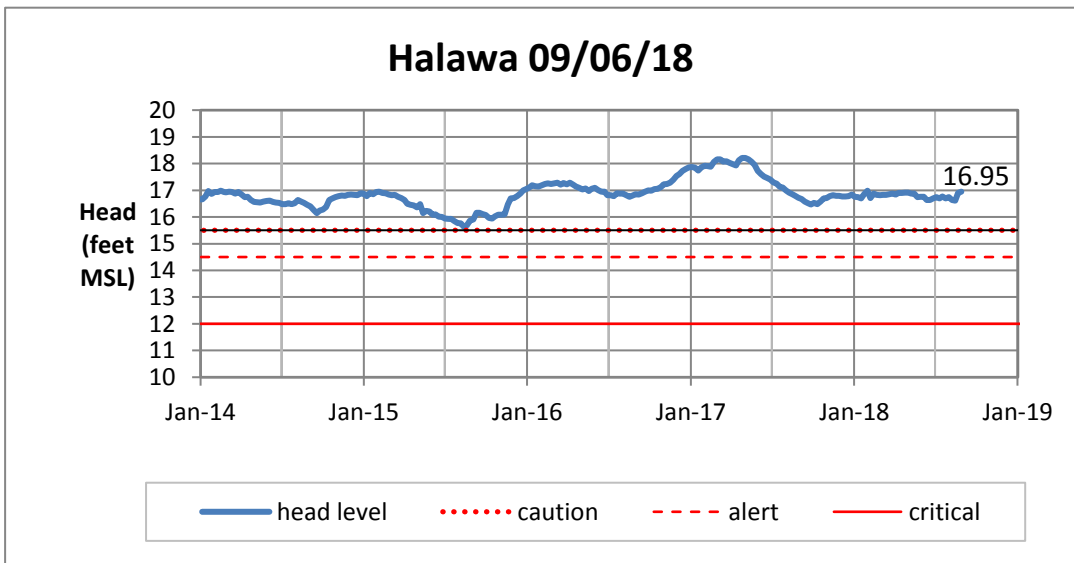

Weekly Head Report

Weekly Head Report

Weekly Head Report

Pearl City 09/04/18

Waipahu 09/04/18

Hoaeae-Kunia 09/06/18

Weekly Head Report

Weekly Head Report

HONOLULU WATERSHED AREA Rainfall Intake

Monthly Production