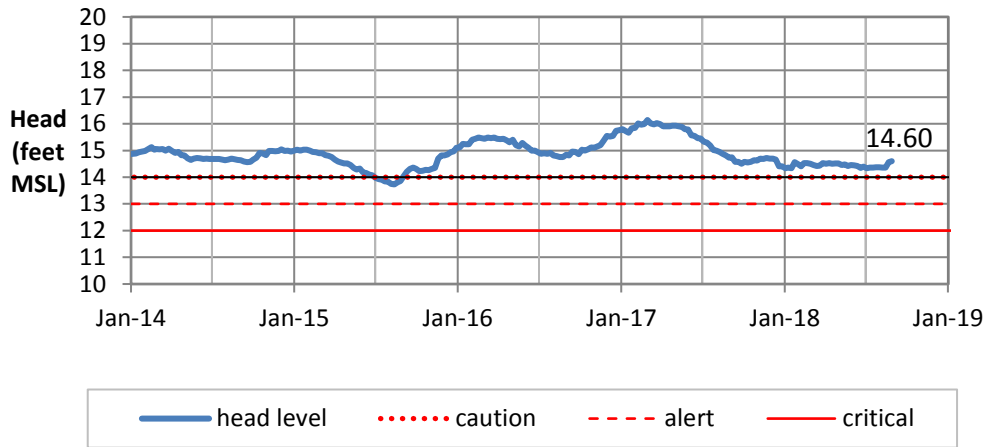

Weekly Head Report

Weekly Head Report

Weekly Head Report

Pearl City 09/04/18

Waipahu 09/04/18

Hoaeae-Kunia 09/06/18

Weekly Head Report

Weekly Head Report

HONOLULU WATERSHED AREA Rainfall Intake

Monthly Production