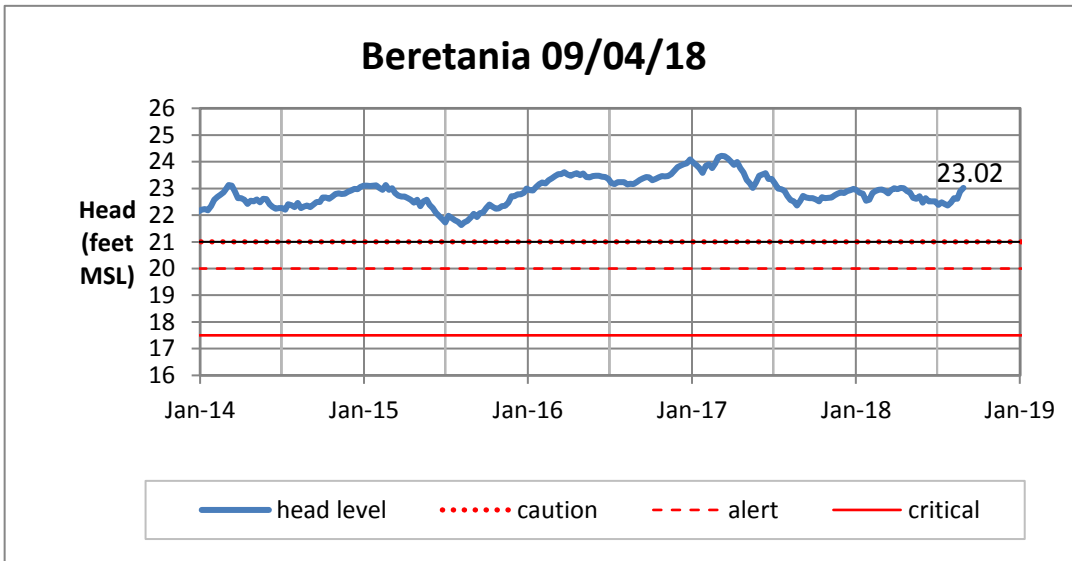

Weekly Head Report

Weekly Head Report

Weekly Head Report

Pearl City 09/04/18

Waipahu 09/04/18

Hoaeae-Kunia 09/06/18

Weekly Head Report

Weekly Head Report