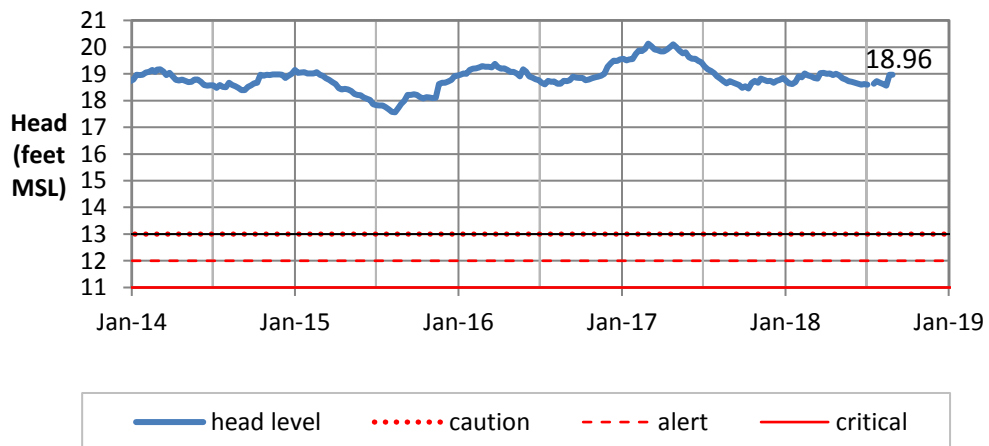

Weekly Head Report

Weekly Head Report

Weekly Head Report

Pearl City 09/04/18

Waipahu 09/04/18

Hoaeae-Kunia 09/06/18

Weekly Head Report

Weekly Head Report

HONOLULU WATERSHED AREA Rainfall Intake

Monthly Production