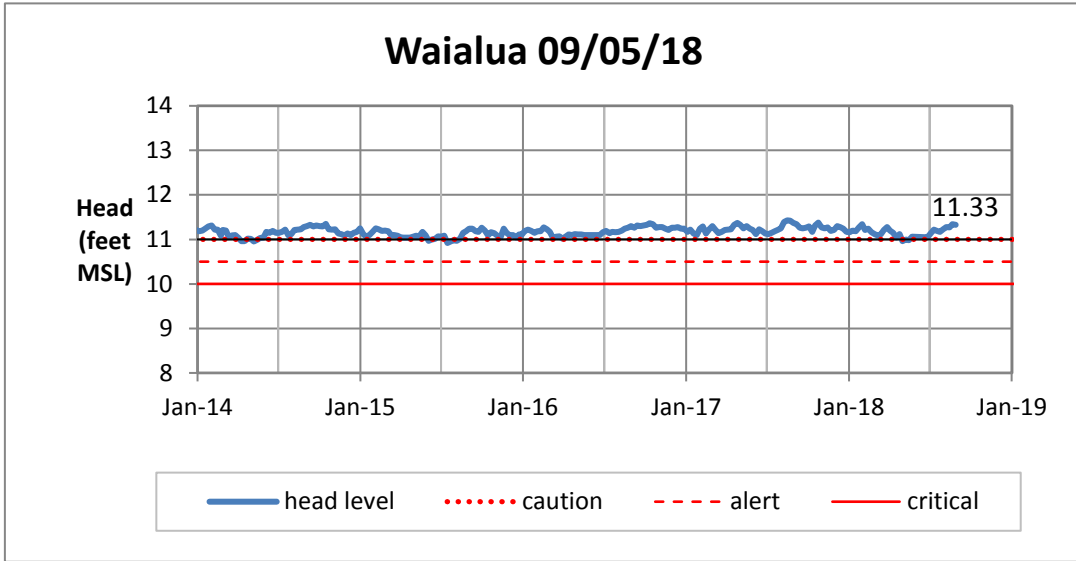

Weekly Head Report

Weekly Head Report

Weekly Head Report

Pearl City 09/04/18

Waipahu 09/04/18

Hoaeae-Kunia 09/06/18

Weekly Head Report

Weekly Head Report

HONOLULU WATERSHED AREA Rainfall Intake

Monthly Production