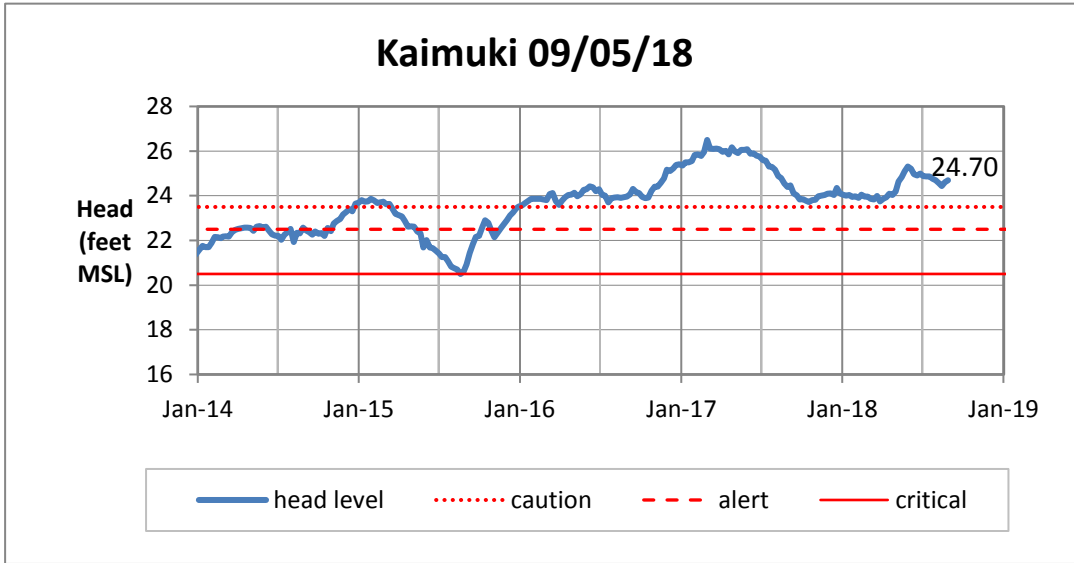

Weekly Head Report

Weekly Head Report

Weekly Head Report

Pearl City 09/04/18

Waipahu 09/04/18

Hoaeae-Kunia 09/06/18

Weekly Head Report

Weekly Head Report