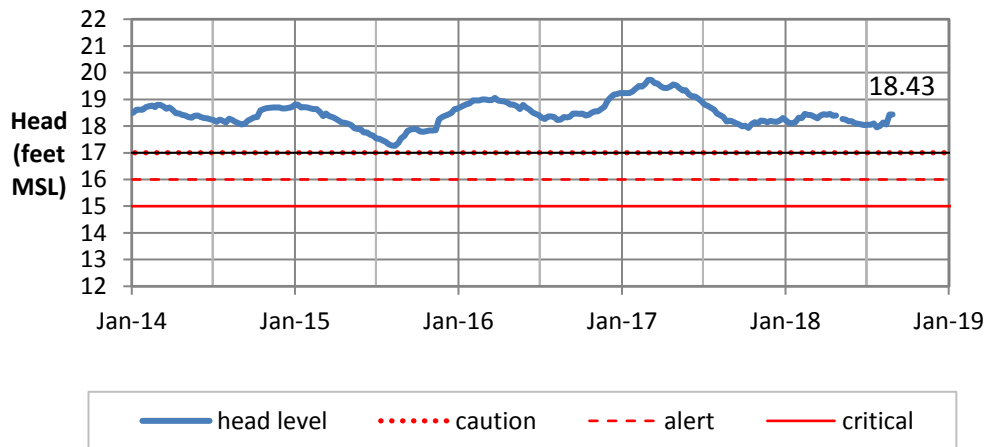

Weekly Head Report

Weekly Head Report

Weekly Head Report

Pearl City 09/04/18

Waipahu 09/04/18

Hoaeae-Kunia 09/06/18

Weekly Head Report

Weekly Head Report

HONOLULU WATERSHED AREA Rainfall Intake

Monthly Production