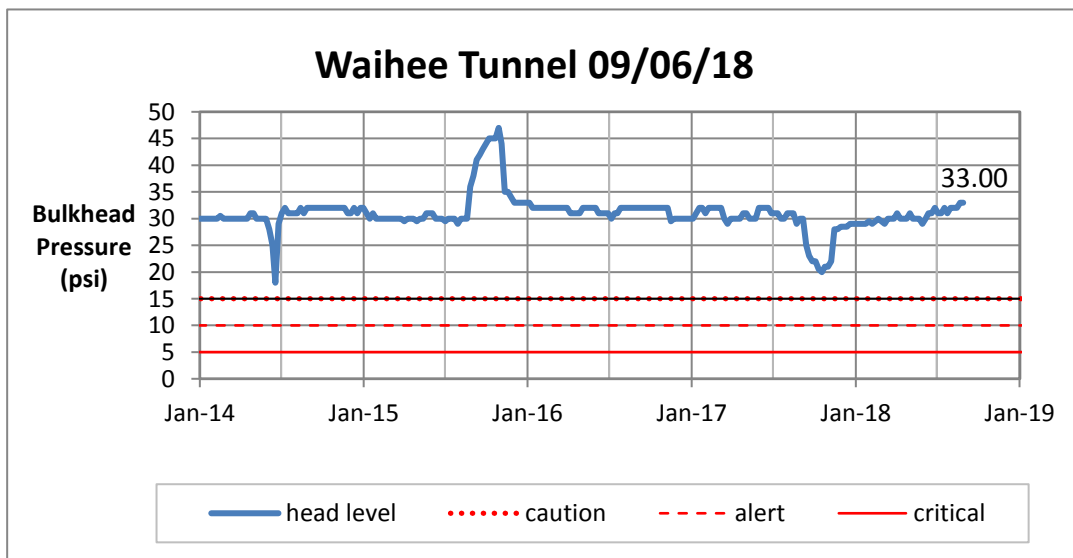

Weekly Head Report

Weekly Head Report

Weekly Head Report

Pearl City 09/04/18

Waipahu 09/04/18

Hoaeae-Kunia 09/06/18

Weekly Head Report

Weekly Head Report