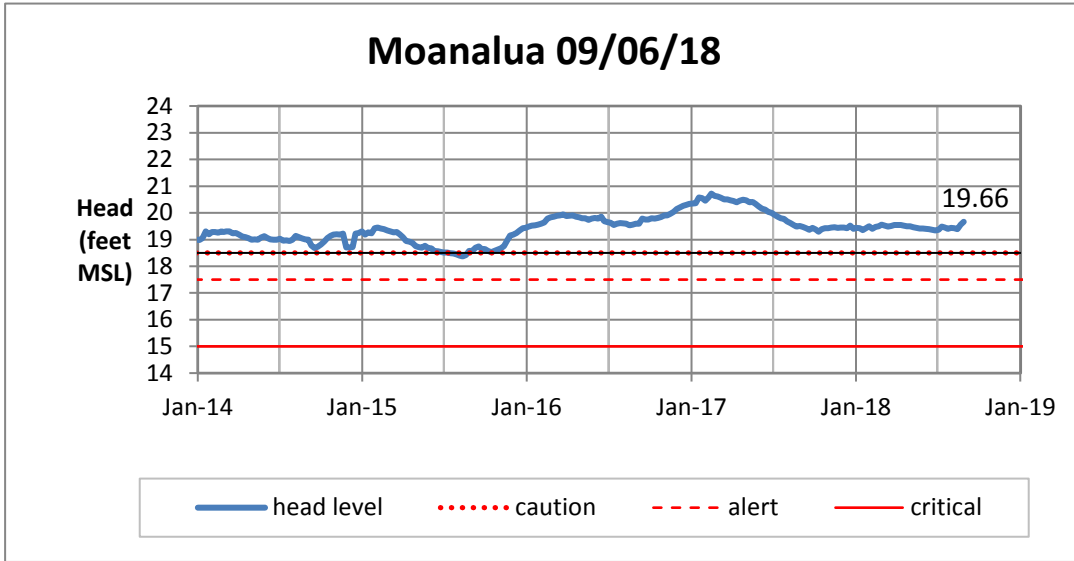

Weekly Head Report

Weekly Head Report

Weekly Head Report

Pearl City 09/04/18

Waipahu 09/04/18

Hoaeae-Kunia 09/06/18

Weekly Head Report

Weekly Head Report

HONOLULU WATERSHED AREA Rainfall Intake

Monthly Production