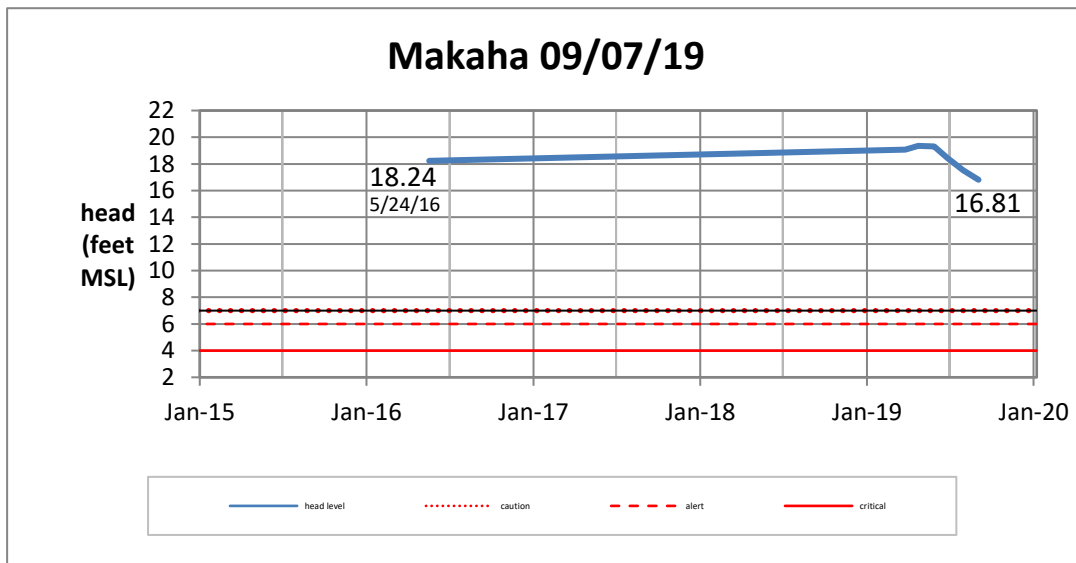

Weekly Head Report

Weekly Head Report

Weekly Head Report

Weekly Head Report

Weekly Head Report

HONOLULU WATERSHED AREA Rainfall Intake

Monthly Production