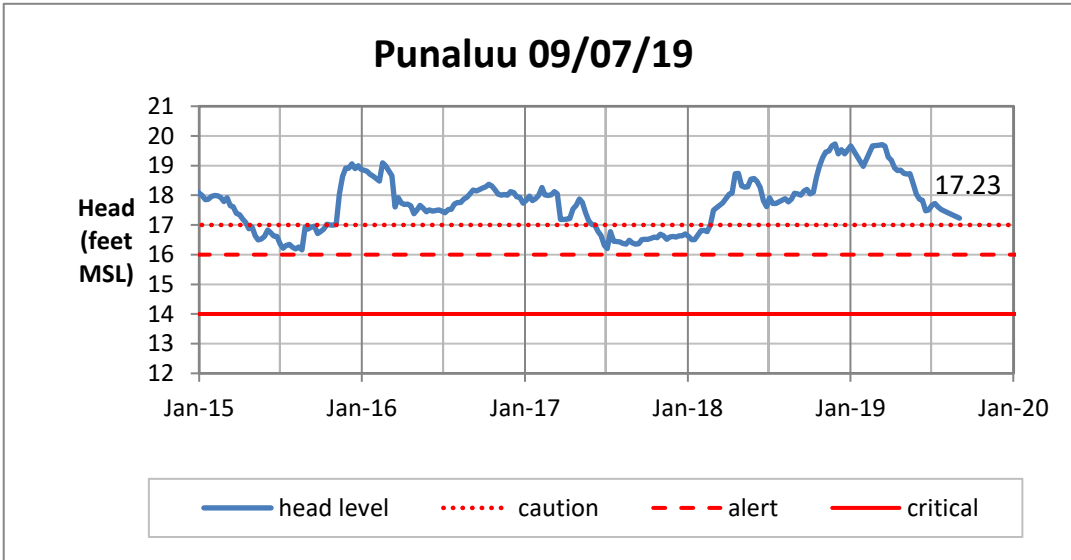

Weekly Head Report

Weekly Head Report

Weekly Head Report

Weekly Head Report

Weekly Head Report

HONOLULU WATERSHED AREA Rainfall Intake

Monthly Production