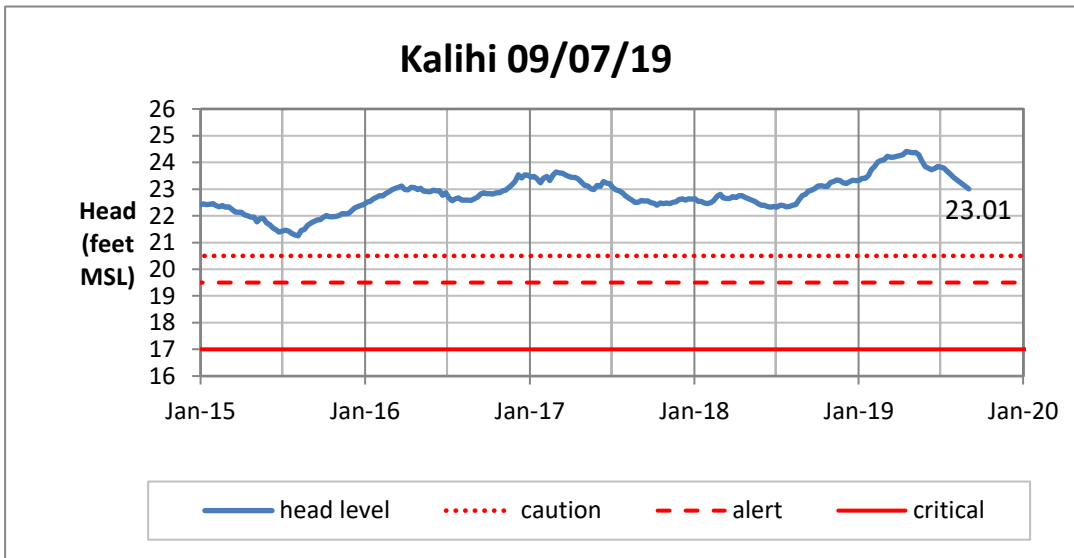

Weekly Head Report

Weekly Head Report

Weekly Head Report

Weekly Head Report

Weekly Head Report

HONOLULU WATERSHED AREA Rainfall Intake

Monthly Production