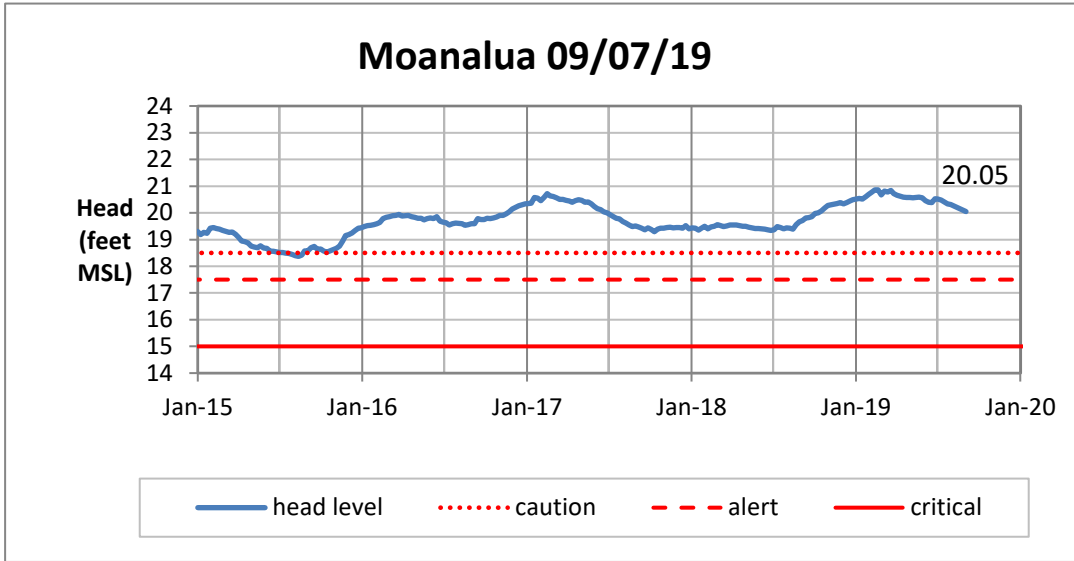

Weekly Head Report

Weekly Head Report

Weekly Head Report

Weekly Head Report

Weekly Head Report

HONOLULU WATERSHED AREA Rainfall Intake

Monthly Production