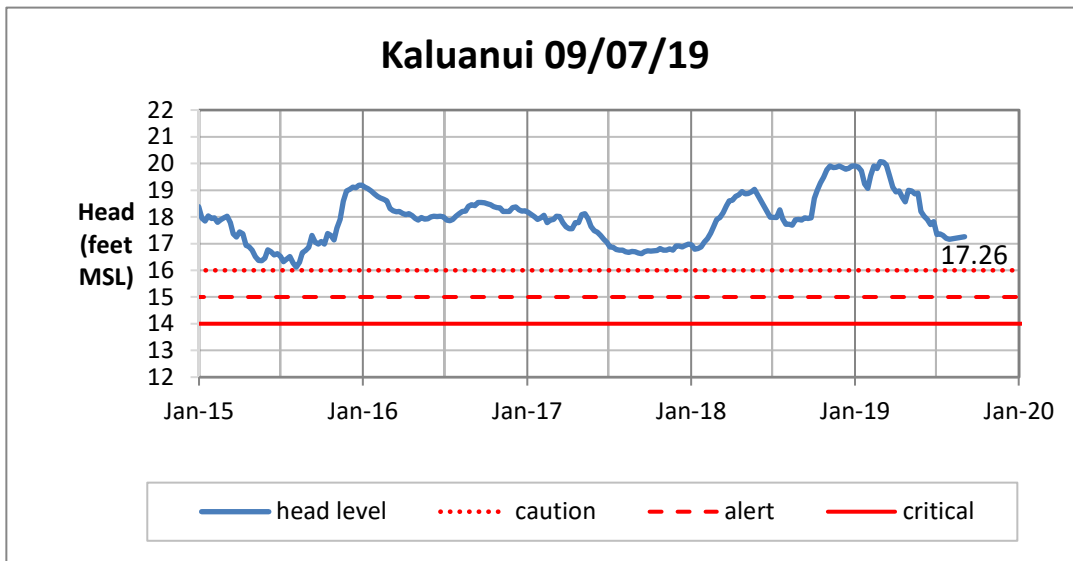

Weekly Head Report

Weekly Head Report

Weekly Head Report

Weekly Head Report

Weekly Head Report

HONOLULU WATERSHED AREA Rainfall Intake

Monthly Production