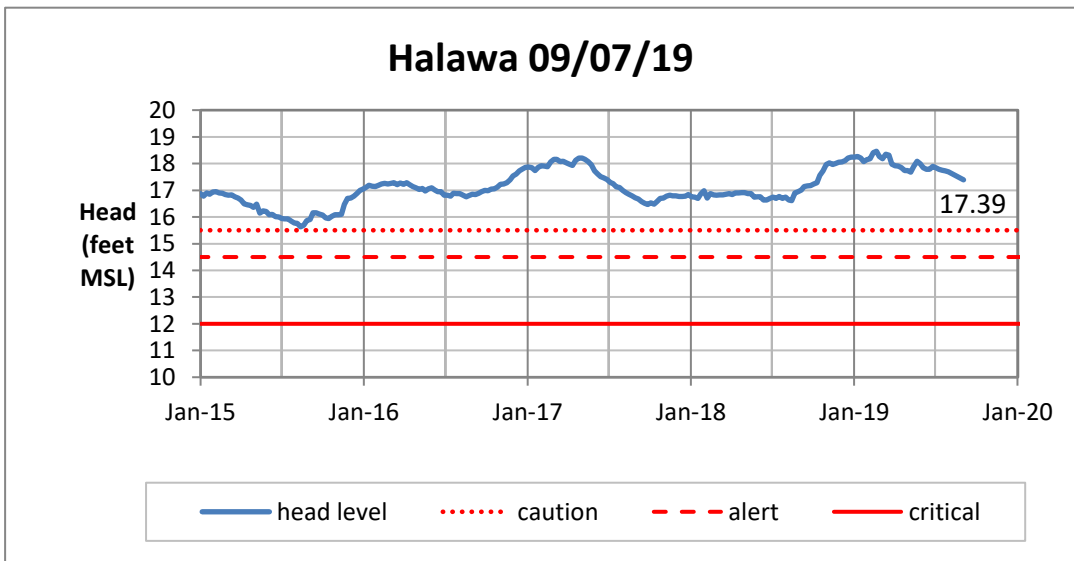

Weekly Head Report

Weekly Head Report

Weekly Head Report

Weekly Head Report

Weekly Head Report

HONOLULU WATERSHED AREA Rainfall Intake

Monthly Production