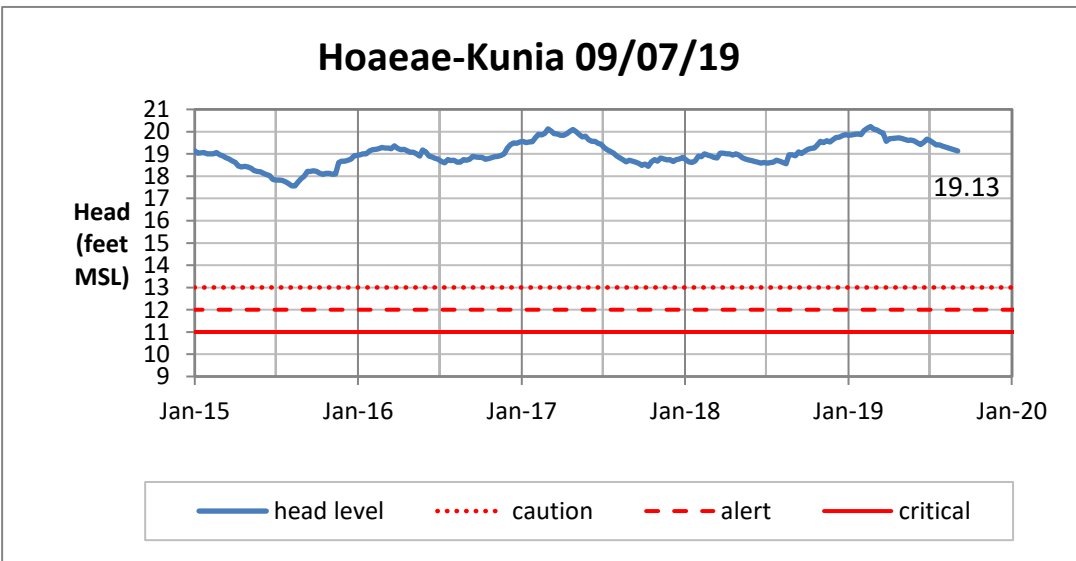

Weekly Head Report

Weekly Head Report

Weekly Head Report

Weekly Head Report

Weekly Head Report

HONOLULU WATERSHED AREA Rainfall Intake

Monthly Production