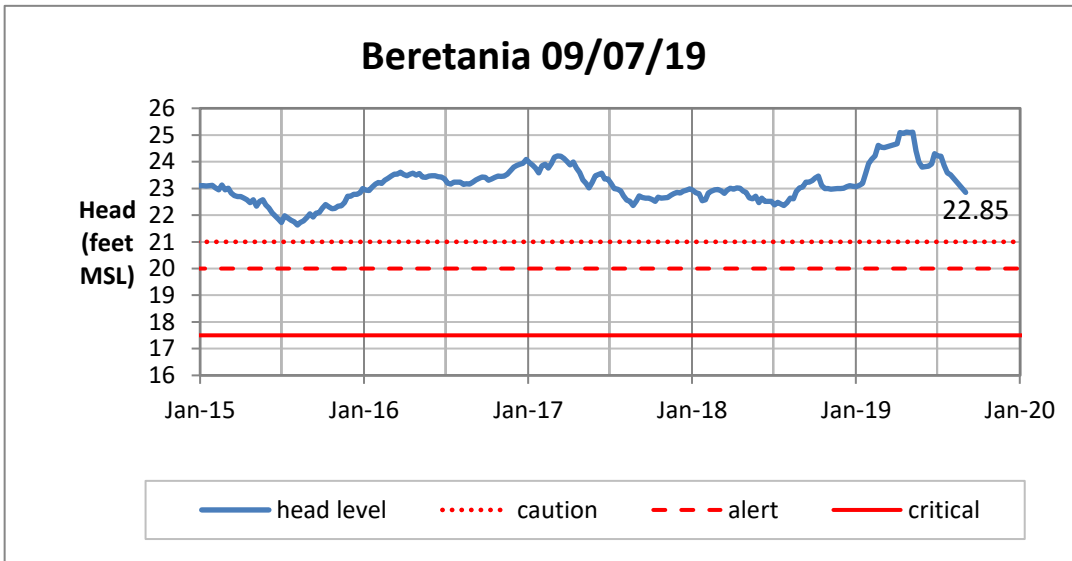

Weekly Head Report

Weekly Head Report

Weekly Head Report

Weekly Head Report

Weekly Head Report

HONOLULU WATERSHED AREA Rainfall Intake

Monthly Production