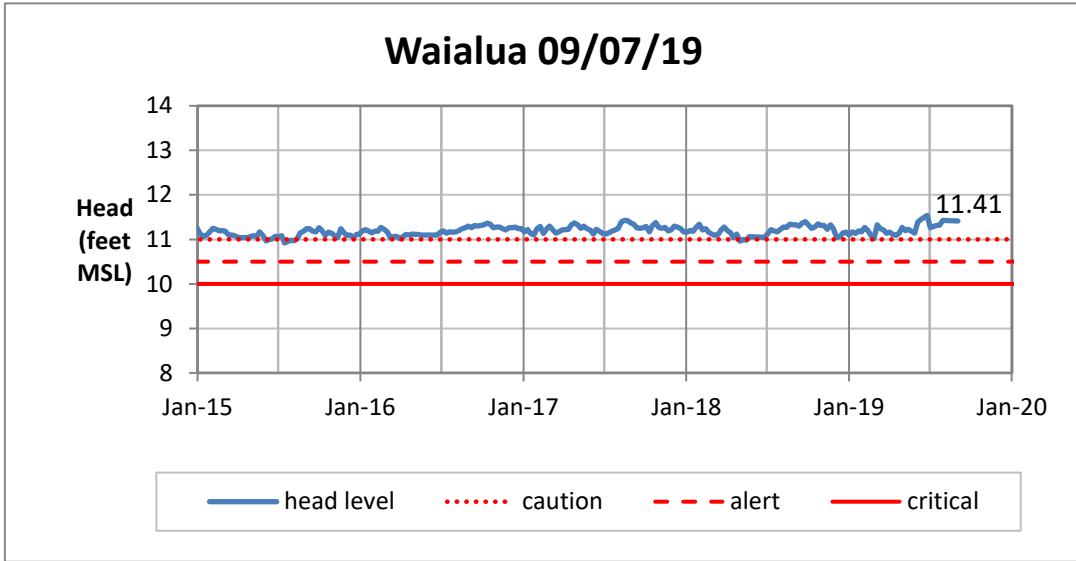

Weekly Head Report

Weekly Head Report

Weekly Head Report

Weekly Head Report

Weekly Head Report

HONOLULU WATERSHED AREA Rainfall Intake

Monthly Production