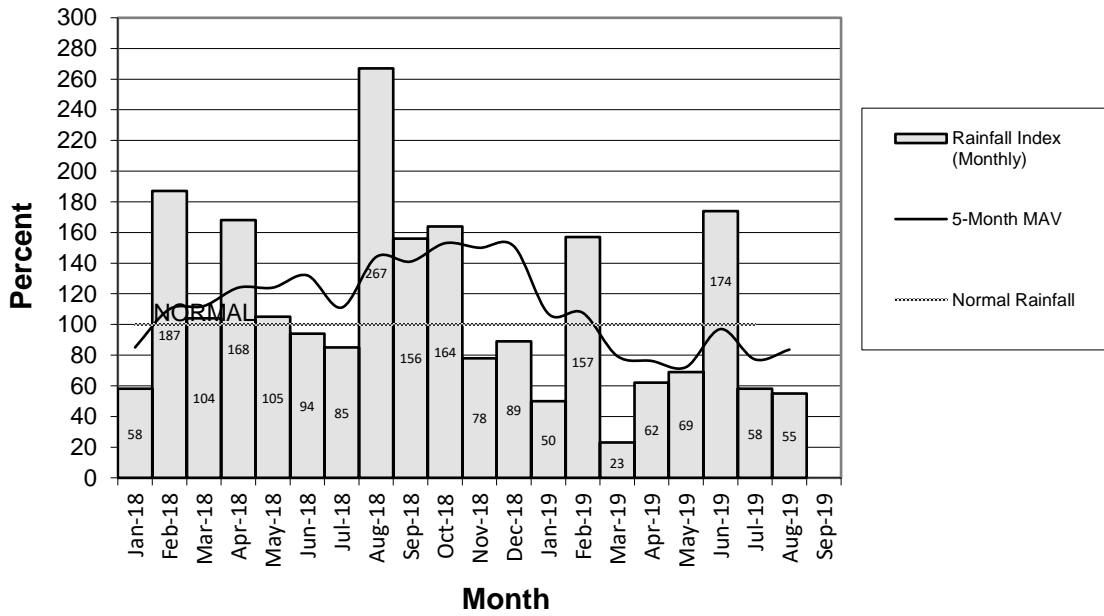

Weekly Head Report

Weekly Head Report

Weekly Head Report

Weekly Head Report

Weekly Head Report

HONOLULU WATERSHED AREA Rainfall Intake

Monthly Production