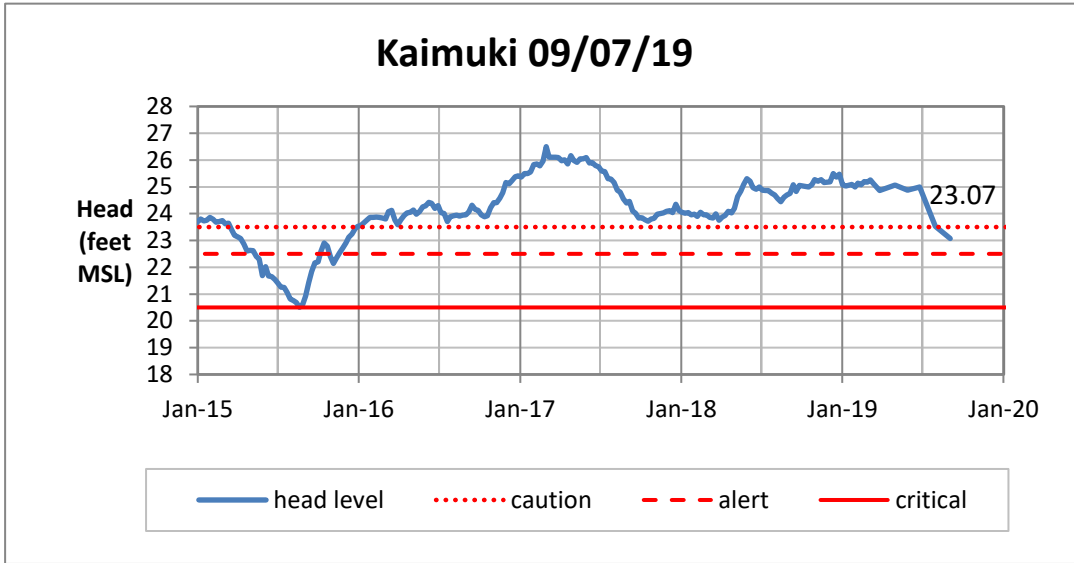

Weekly Head Report

Weekly Head Report

Weekly Head Report

Weekly Head Report

Weekly Head Report

HONOLULU WATERSHED AREA Rainfall Intake

Monthly Production