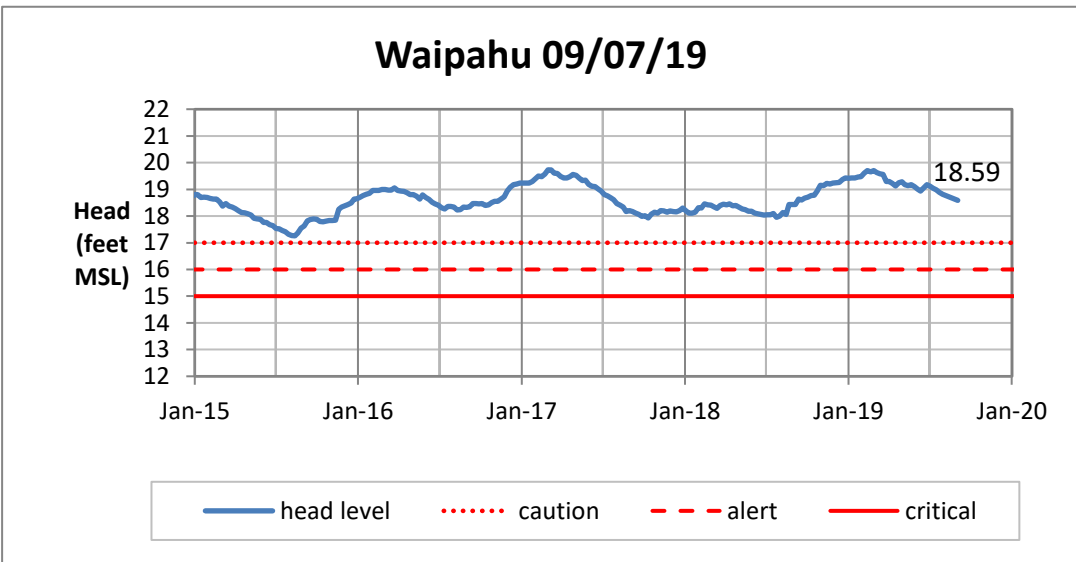

Weekly Head Report

Weekly Head Report

Weekly Head Report

Weekly Head Report

Weekly Head Report

HONOLULU WATERSHED AREA Rainfall Intake

Monthly Production