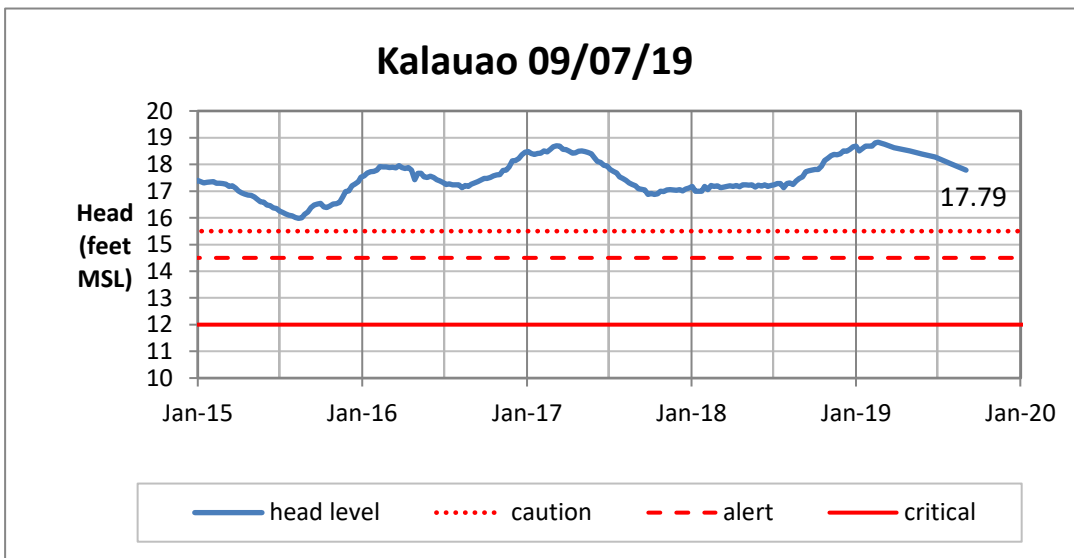

Weekly Head Report

Weekly Head Report

Weekly Head Report

Weekly Head Report

Weekly Head Report

HONOLULU WATERSHED AREA Rainfall Intake

Monthly Production