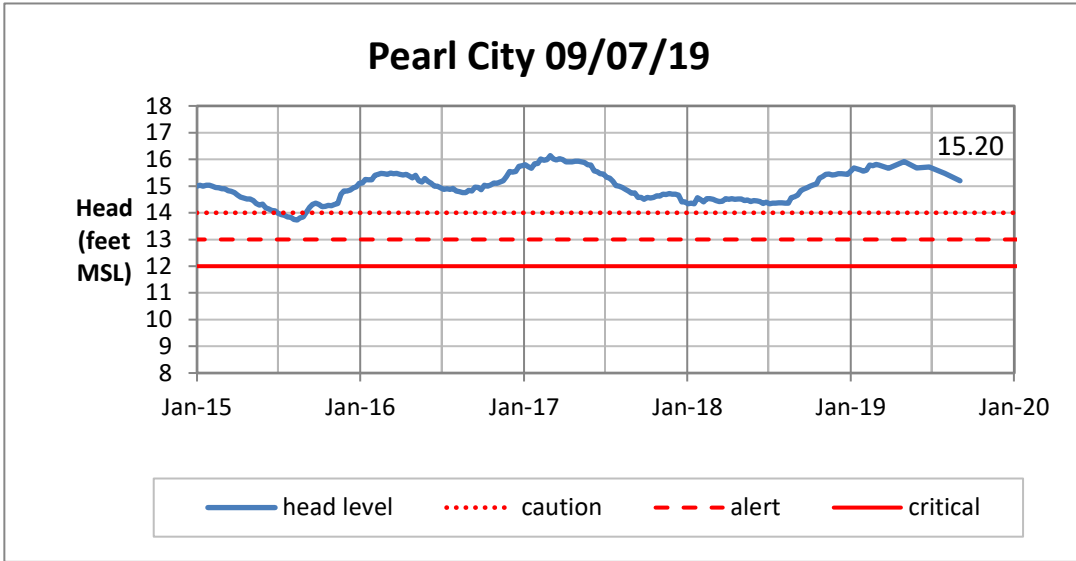

Weekly Head Report

Weekly Head Report

Weekly Head Report

Weekly Head Report

Weekly Head Report

HONOLULU WATERSHED AREA Rainfall Intake

Monthly Production