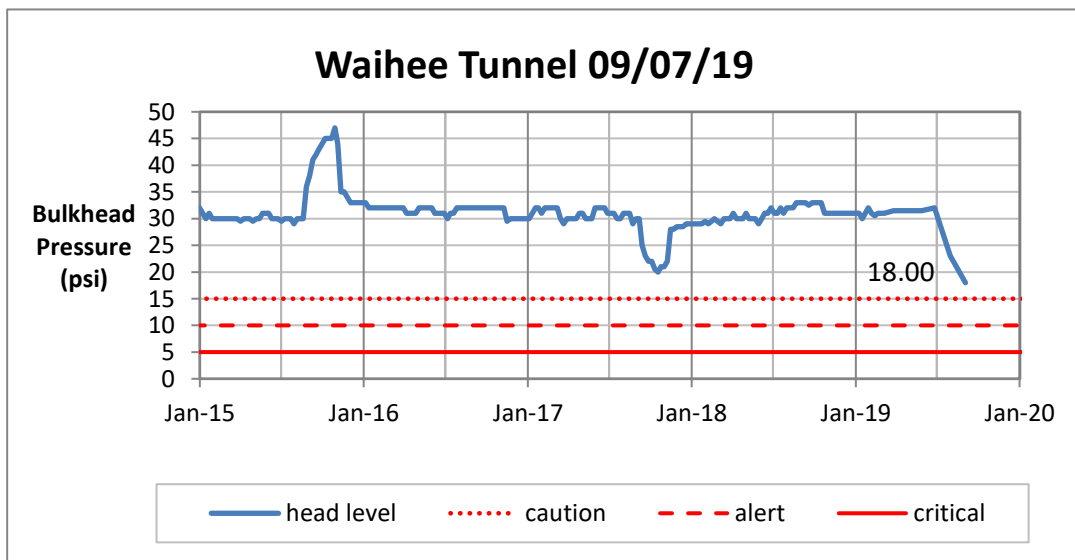

Weekly Head Report

Weekly Head Report

Weekly Head Report

Weekly Head Report

Weekly Head Report

HONOLULU WATERSHED AREA Rainfall Intake

Monthly Production