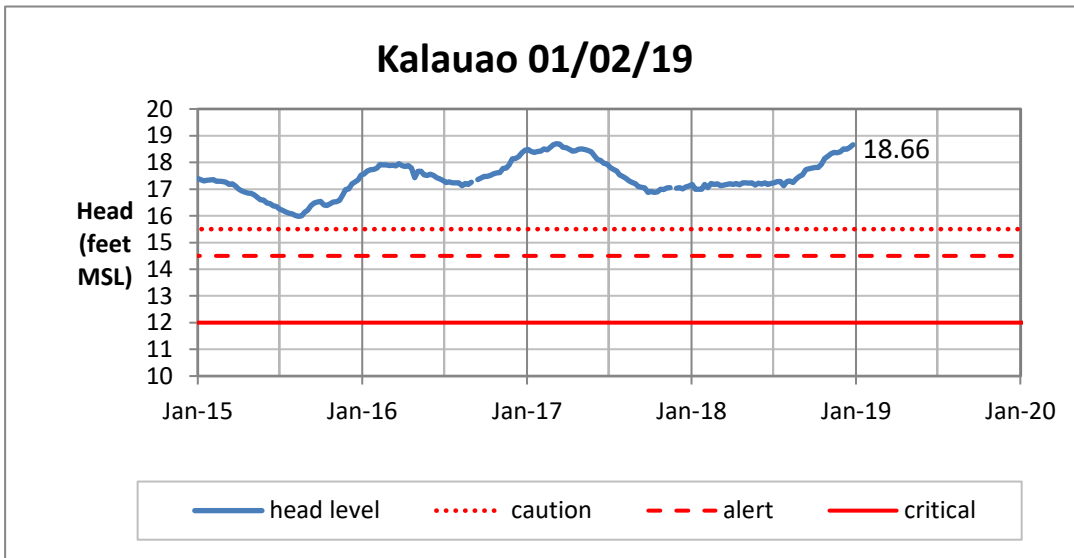

Weekly Head Report

Weekly Head Report

Weekly Head Report

Weekly Head Report

Weekly Head Report

HONOLULU WATERSHED AREA Rainfall Intake

Monthly Production