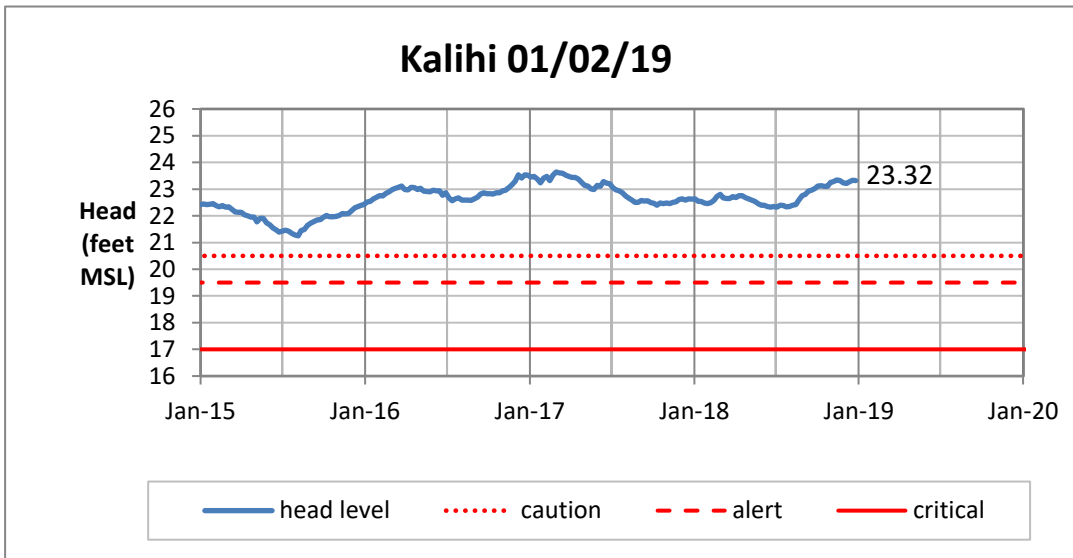

Weekly Head Report

Weekly Head Report

Weekly Head Report

Weekly Head Report

Weekly Head Report

HONOLULU WATERSHED AREA Rainfall Intake

Monthly Production