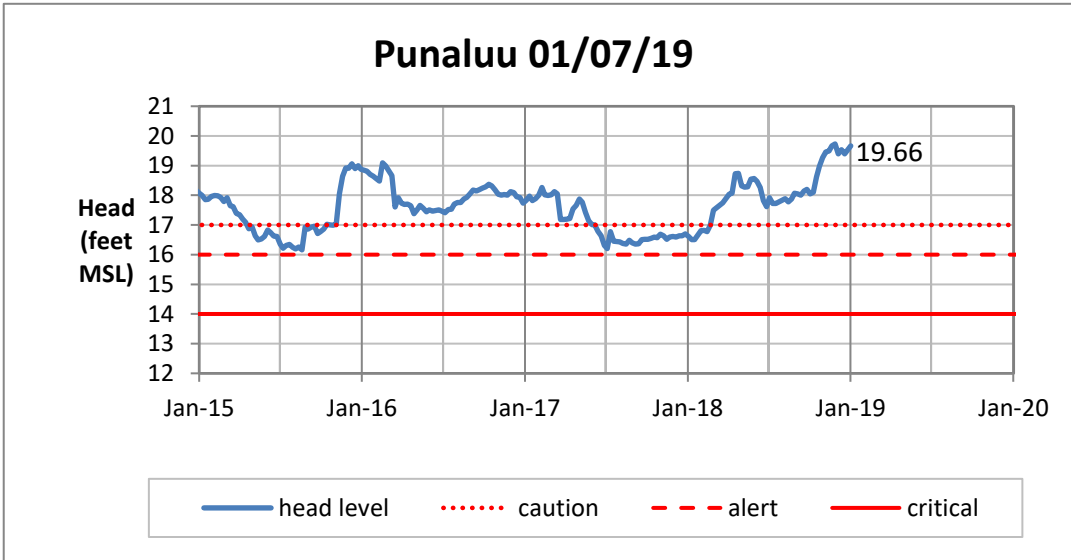

Weekly Head Report

Weekly Head Report

Weekly Head Report

Weekly Head Report

Weekly Head Report

HONOLULU WATERSHED AREA Rainfall Intake

Monthly Production