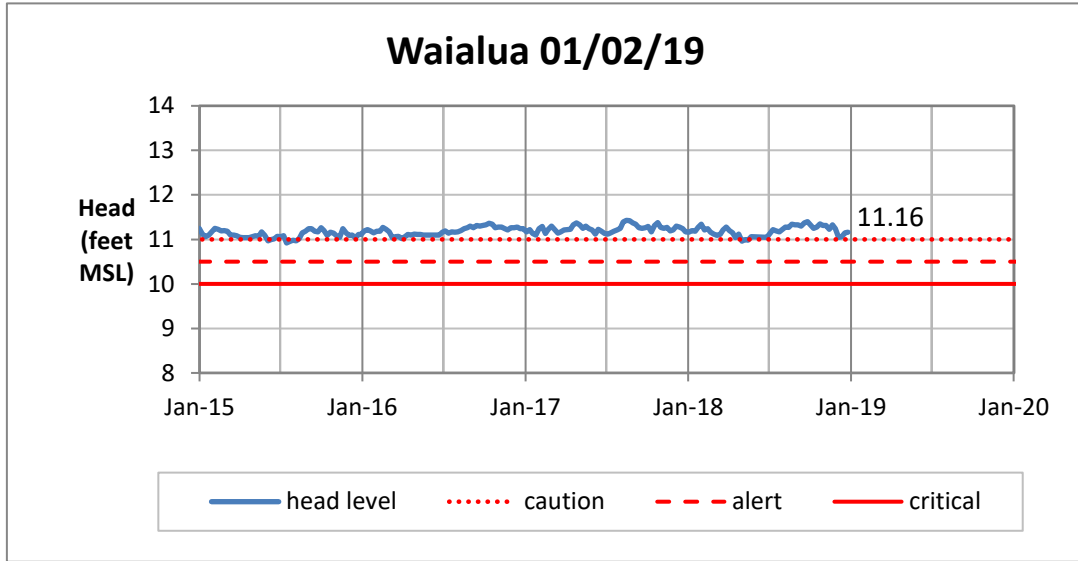

Weekly Head Report

Weekly Head Report

Weekly Head Report

Weekly Head Report

Weekly Head Report

HONOLULU WATERSHED AREA Rainfall Intake

Monthly Production