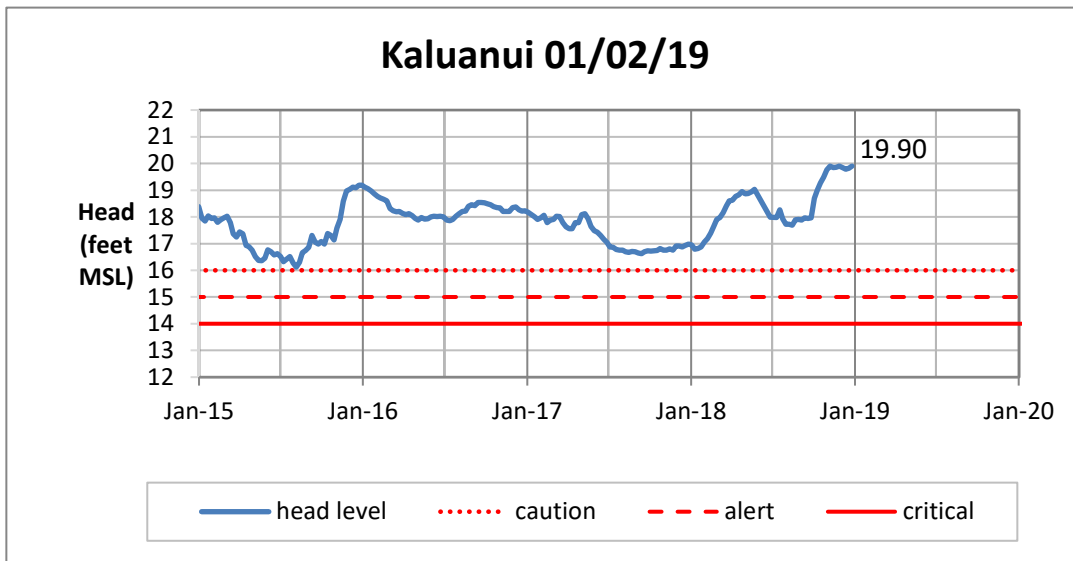

Weekly Head Report

Weekly Head Report

Weekly Head Report

Weekly Head Report

Weekly Head Report

HONOLULU WATERSHED AREA Rainfall Intake

Monthly Production