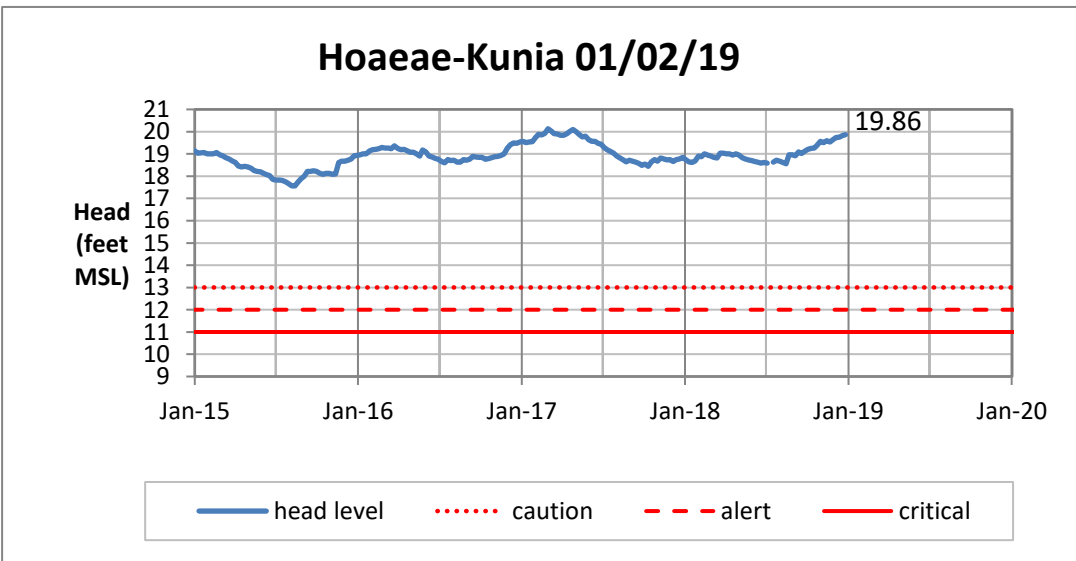

Weekly Head Report

Weekly Head Report

Weekly Head Report

Weekly Head Report

Weekly Head Report

HONOLULU WATERSHED AREA Rainfall Intake

Monthly Production