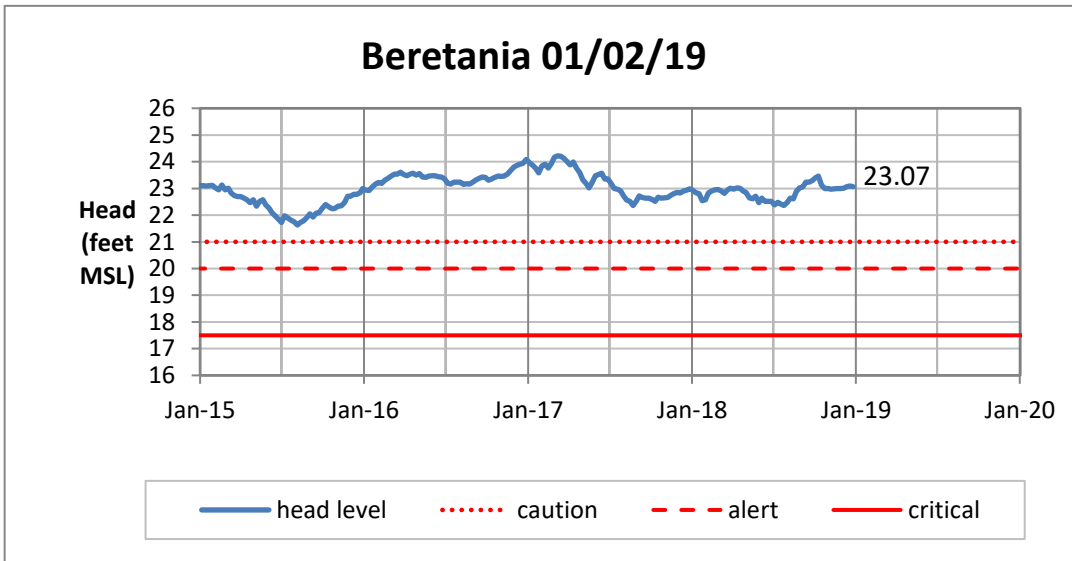

Weekly Head Report

Weekly Head Report

Weekly Head Report

Weekly Head Report

Weekly Head Report

HONOLULU WATERSHED AREA Rainfall Intake

Monthly Production