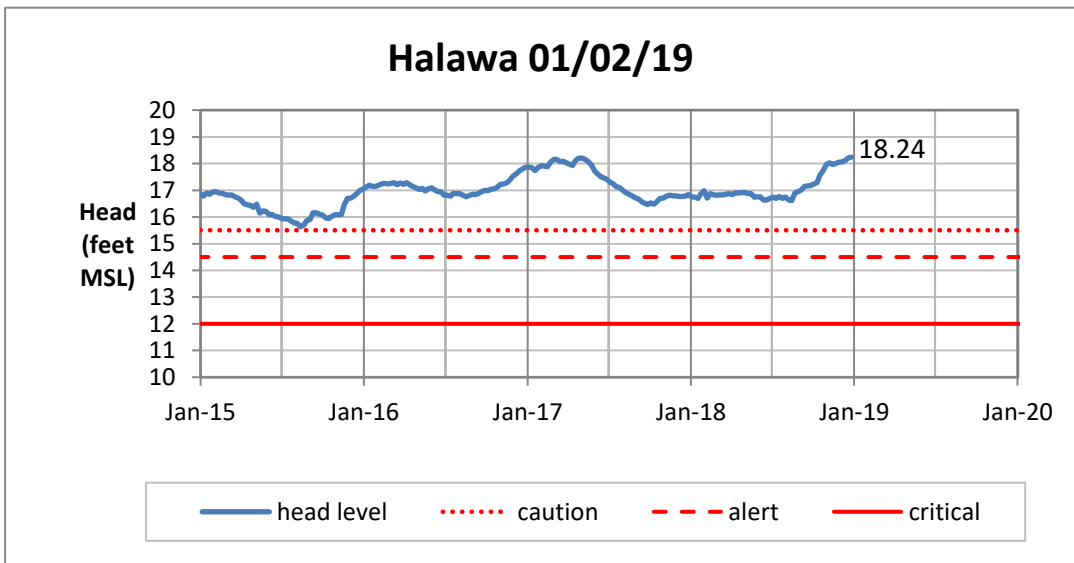

Weekly Head Report

Weekly Head Report

Weekly Head Report

Weekly Head Report

Weekly Head Report

HONOLULU WATERSHED AREA Rainfall Intake

Monthly Production