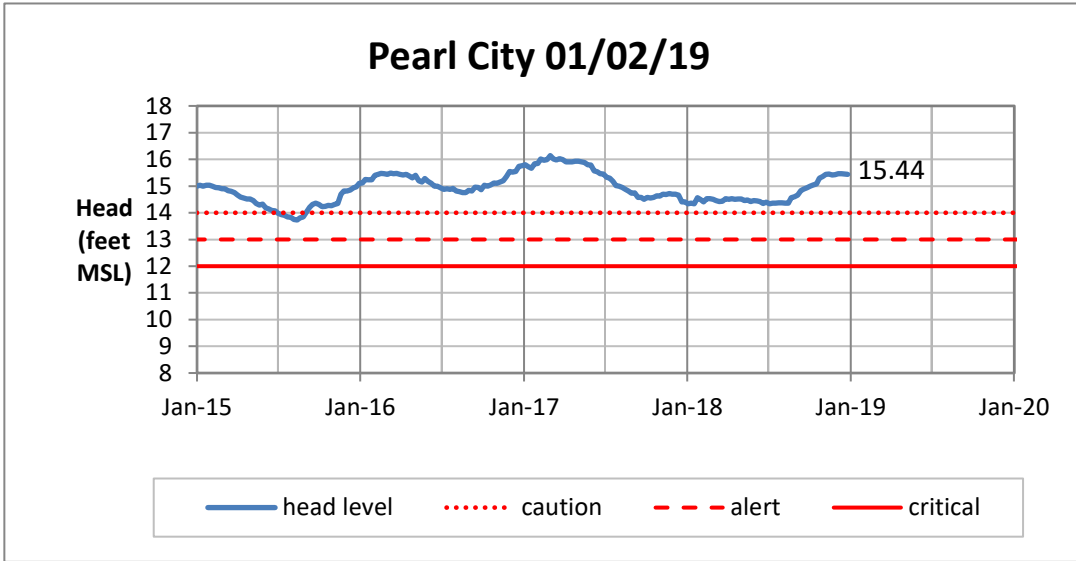

Weekly Head Report

Weekly Head Report

Weekly Head Report

Weekly Head Report

Weekly Head Report

HONOLULU WATERSHED AREA Rainfall Intake

Monthly Production