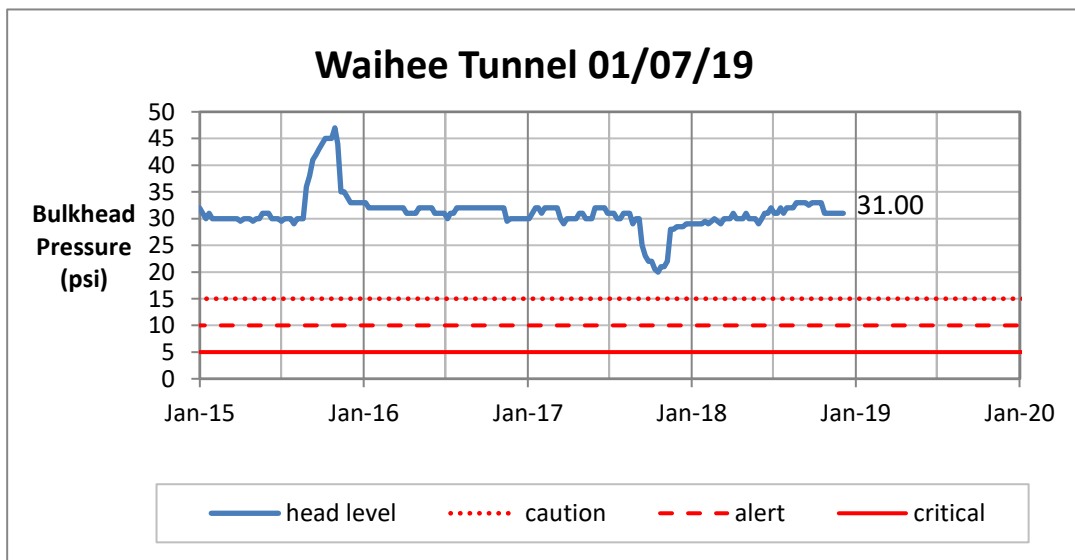

Weekly Head Report

Weekly Head Report

Weekly Head Report

Weekly Head Report

Weekly Head Report

HONOLULU WATERSHED AREA Rainfall Intake

Monthly Production