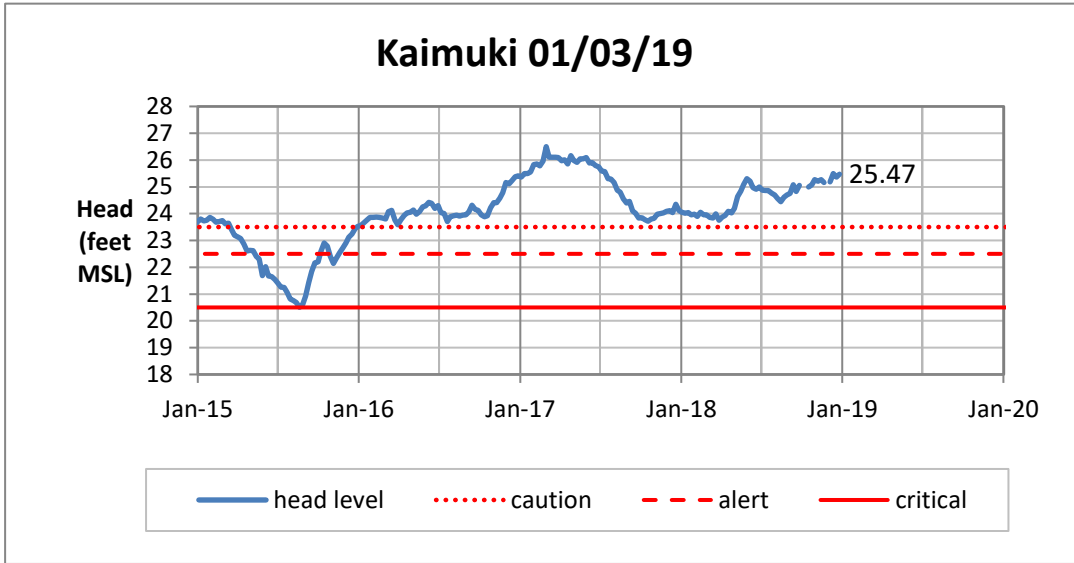

Weekly Head Report

Weekly Head Report

Weekly Head Report

Weekly Head Report

Weekly Head Report

HONOLULU WATERSHED AREA Rainfall Intake

Monthly Production