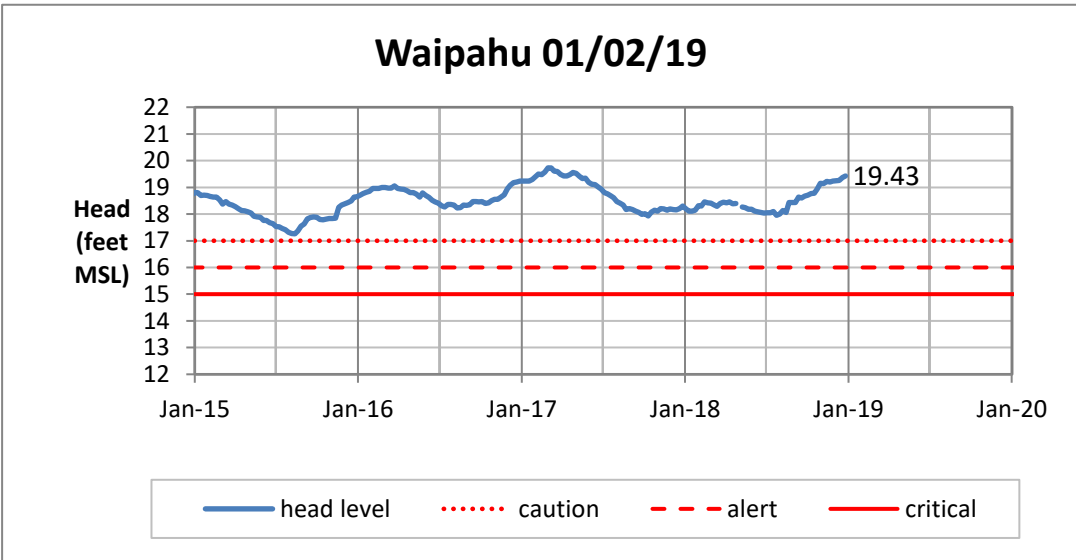

Weekly Head Report

Weekly Head Report

Weekly Head Report

Weekly Head Report

Weekly Head Report

HONOLULU WATERSHED AREA Rainfall Intake

Monthly Production