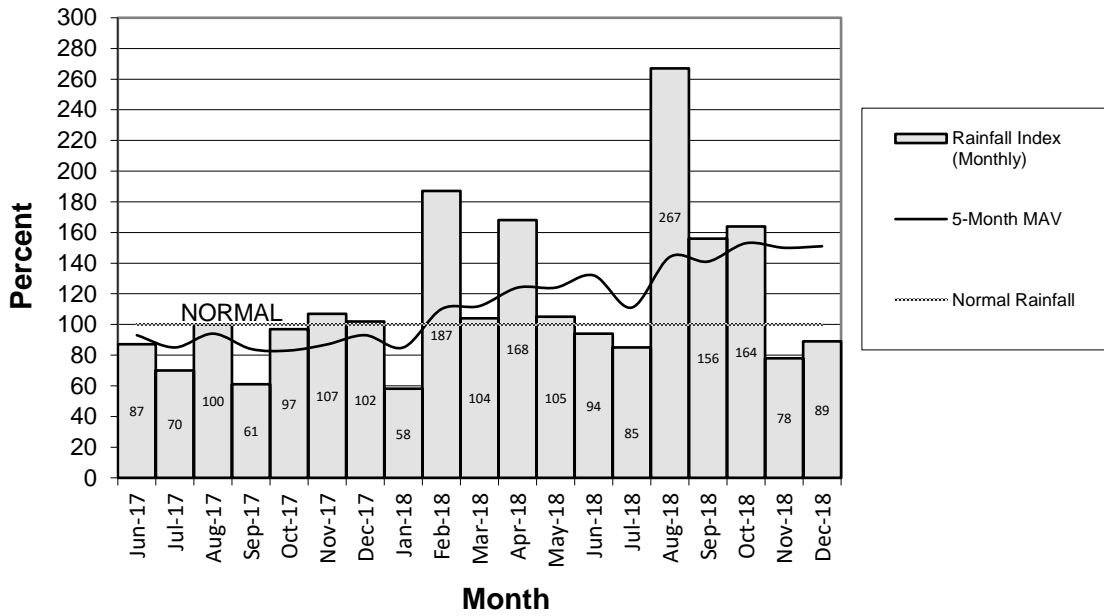

Weekly Head Report

Weekly Head Report

Weekly Head Report

Weekly Head Report

Weekly Head Report

HONOLULU WATERSHED AREA Rainfall Intake

Monthly Production