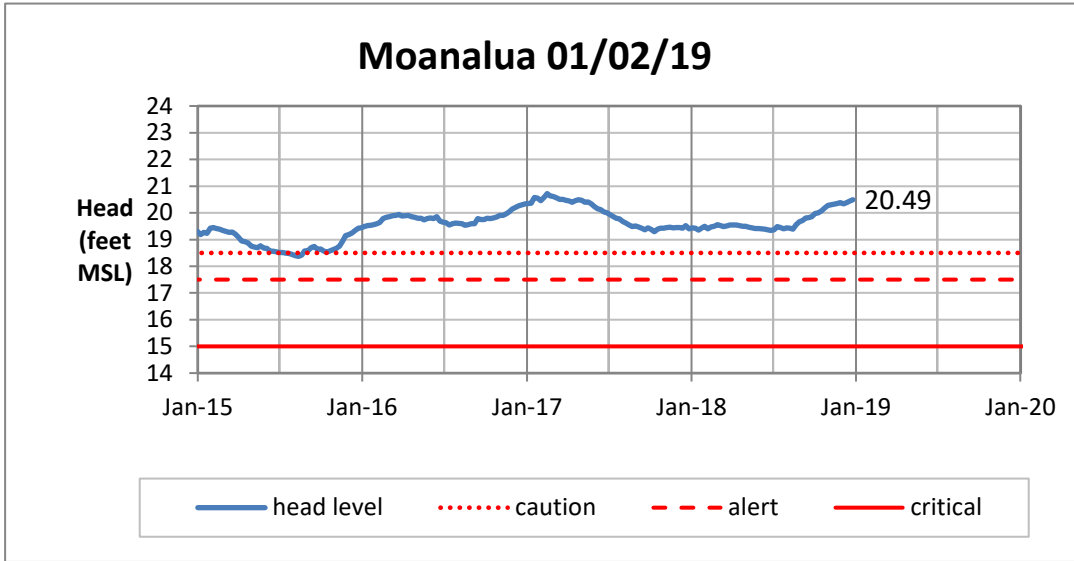

Weekly Head Report

Weekly Head Report

Weekly Head Report

Weekly Head Report

Weekly Head Report

HONOLULU WATERSHED AREA Rainfall Intake

Monthly Production