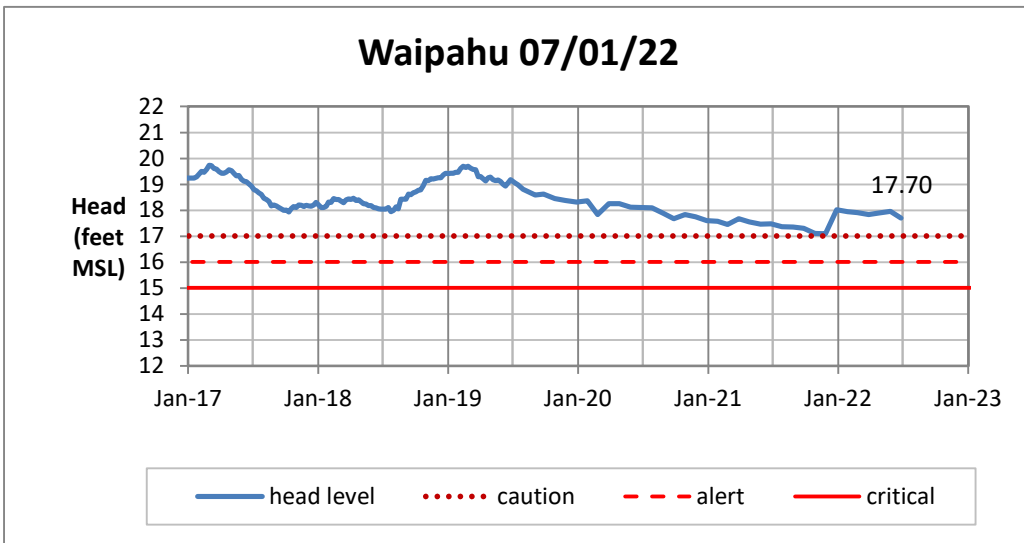

Head Report

Head Report

Head Report

Head Report

Head Report

HONOLULU WATERSHED AREA Rainfall Intake

Monthly Production