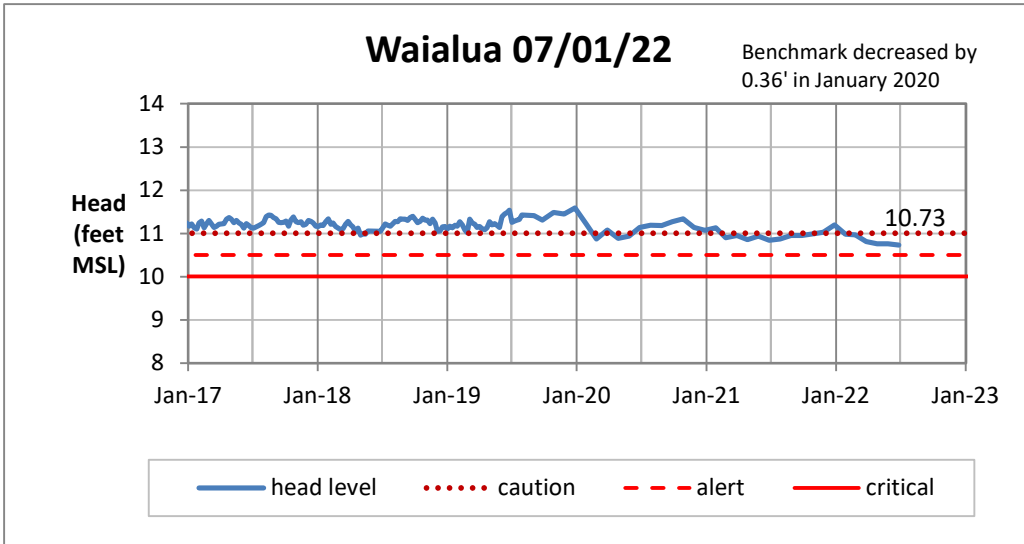

Head Report

Head Report

Head Report

Head Report

Head Report

HONOLULU WATERSHED AREA Rainfall Intake

Monthly Production