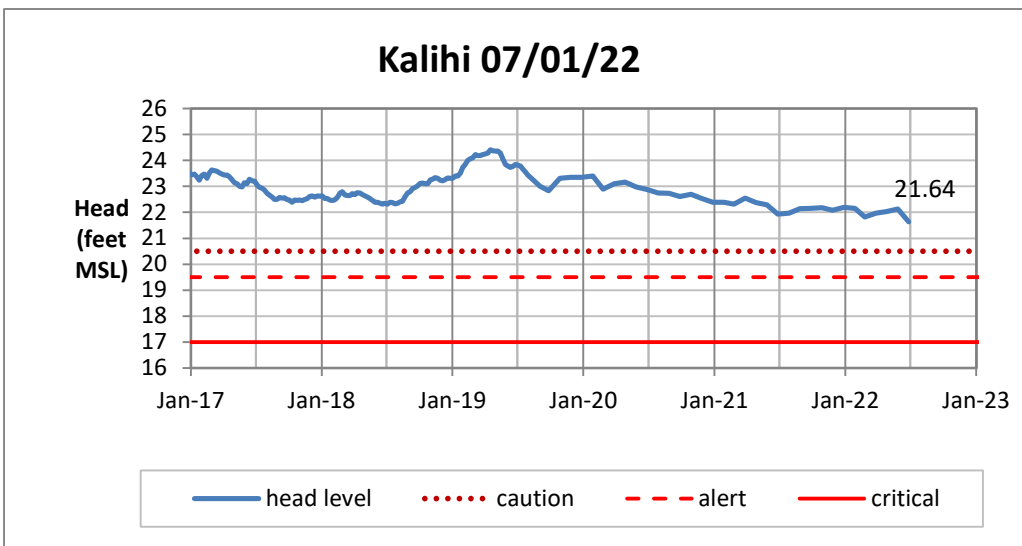

Head Report

Head Report

Head Report

Head Report

Head Report

HONOLULU WATERSHED AREA Rainfall Intake

Monthly Production