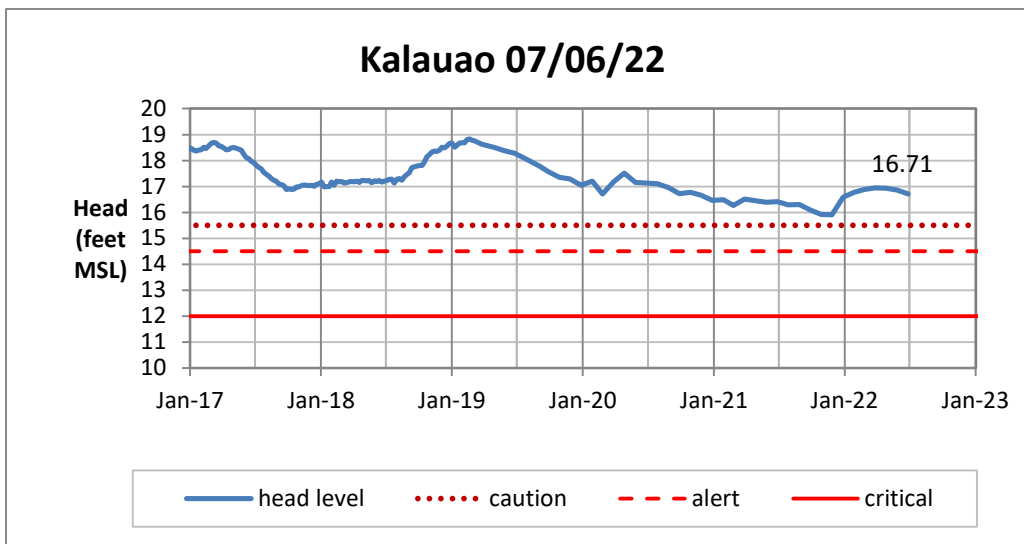

Head Report

Head Report

Head Report

Head Report

Head Report

HONOLULU WATERSHED AREA Rainfall Intake

Monthly Production