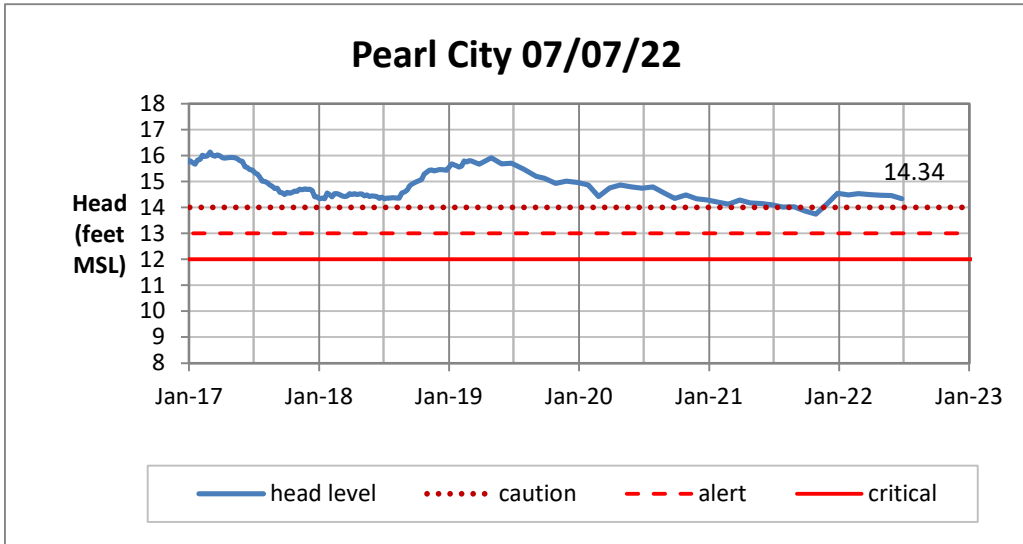

Head Report

Head Report

Head Report

Head Report

Head Report

HONOLULU WATERSHED AREA Rainfall Intake

Monthly Production