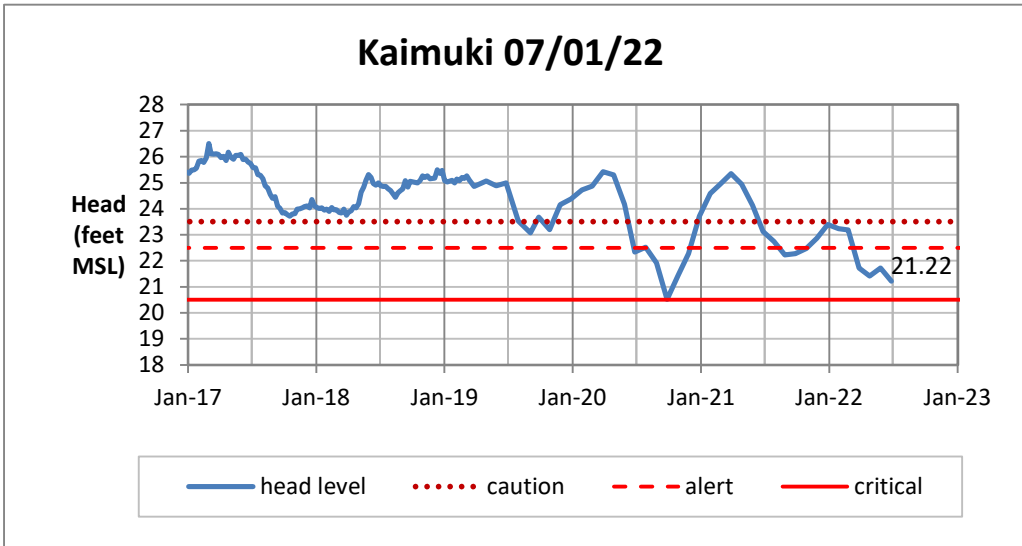

Head Report

Head Report

Head Report

Head Report

Head Report

HONOLULU WATERSHED AREA Rainfall Intake

Monthly Production