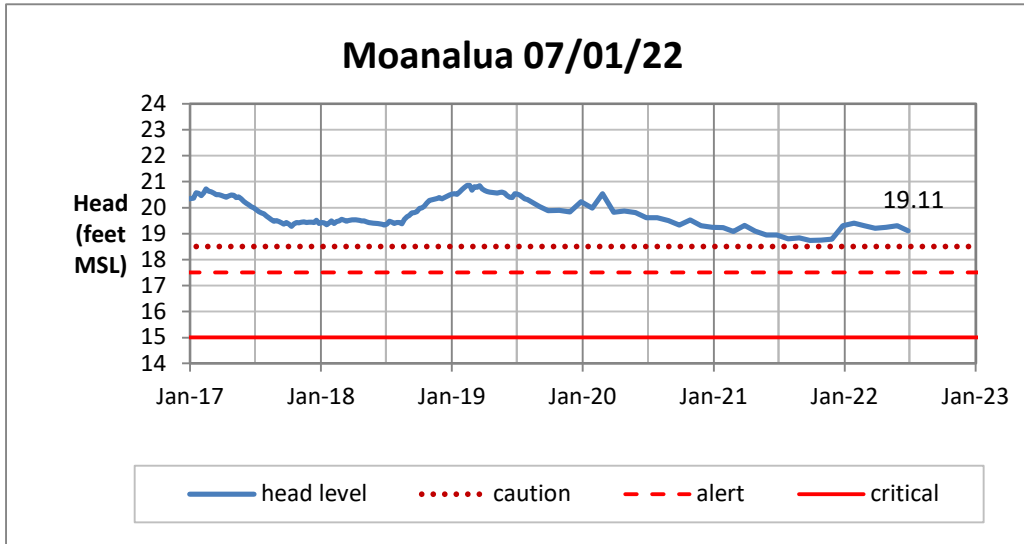

Head Report

Head Report

Head Report

Head Report

Head Report

HONOLULU WATERSHED AREA Rainfall Intake

Monthly Production