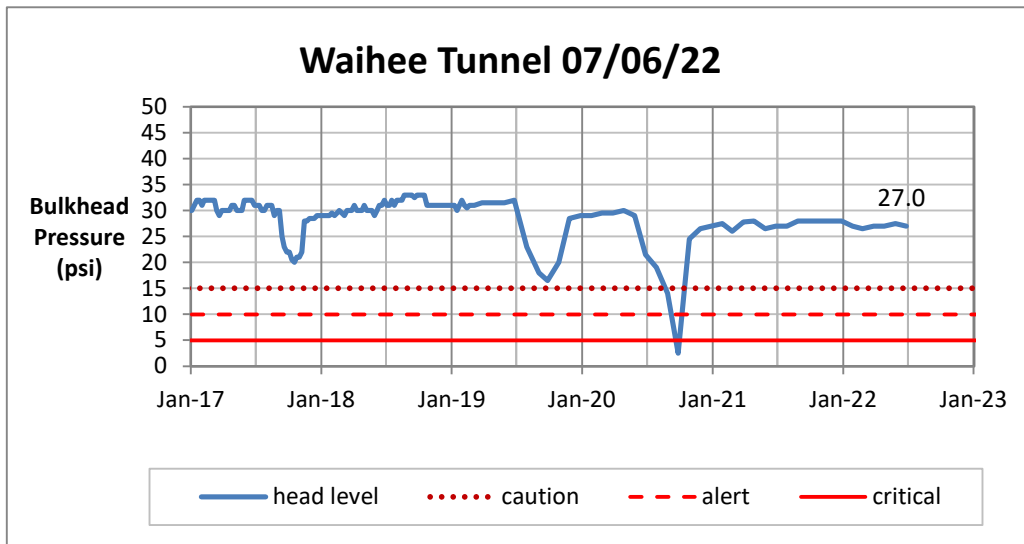

Head Report

Head Report

Head Report

Head Report

Head Report

HONOLULU WATERSHED AREA Rainfall Intake

Monthly Production