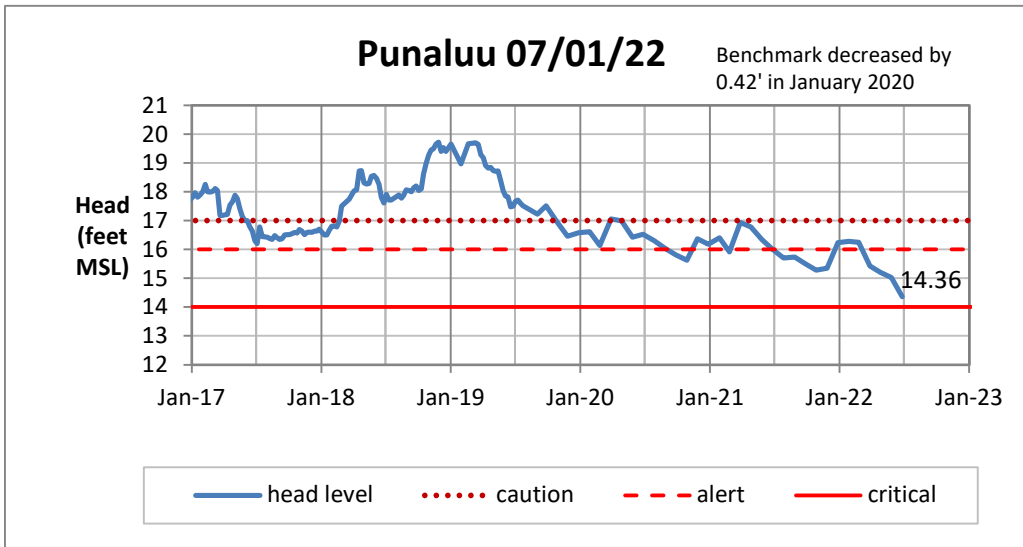

Head Report

Head Report

Head Report

Head Report

Head Report

HONOLULU WATERSHED AREA Rainfall Intake

Monthly Production