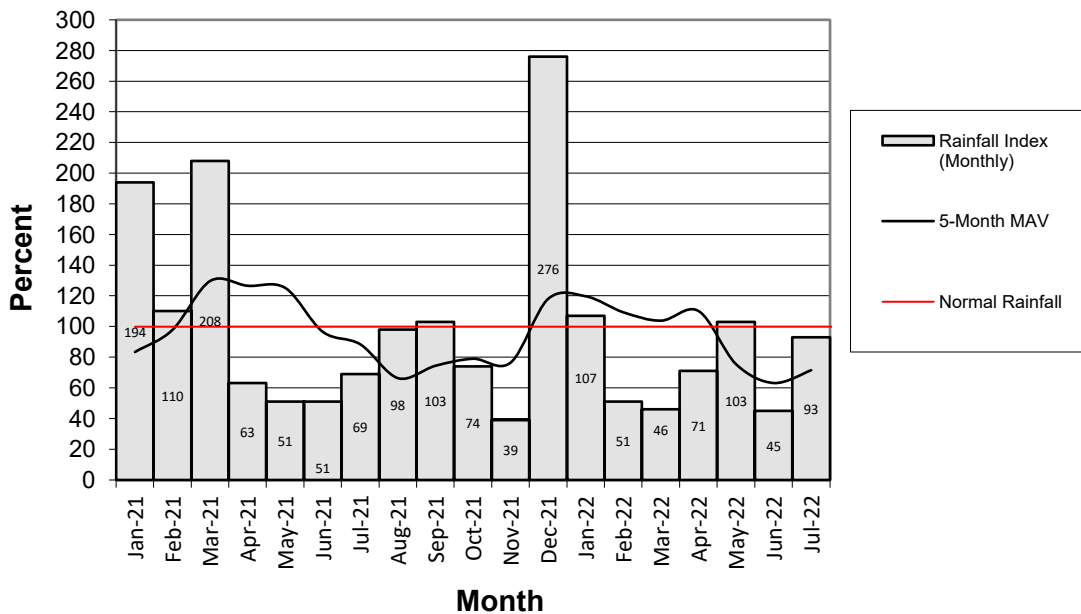

Head Report

Head Report

Head Report

Head Report

Head Report

HONOLULU WATERSHED AREA Rainfall Intake

Monthly Production