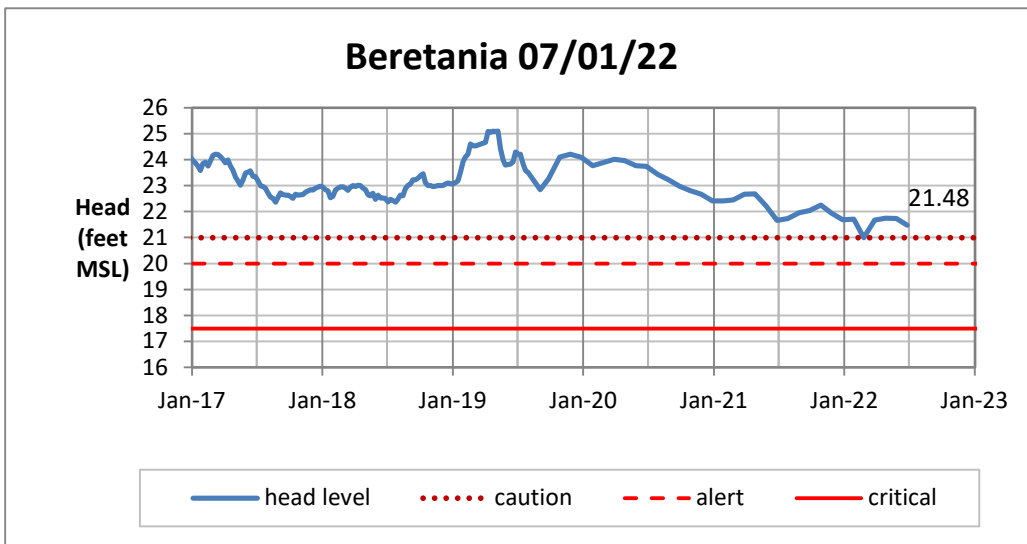

Head Report

Head Report

Head Report

Head Report

Head Report

HONOLULU WATERSHED AREA Rainfall Intake

Monthly Production