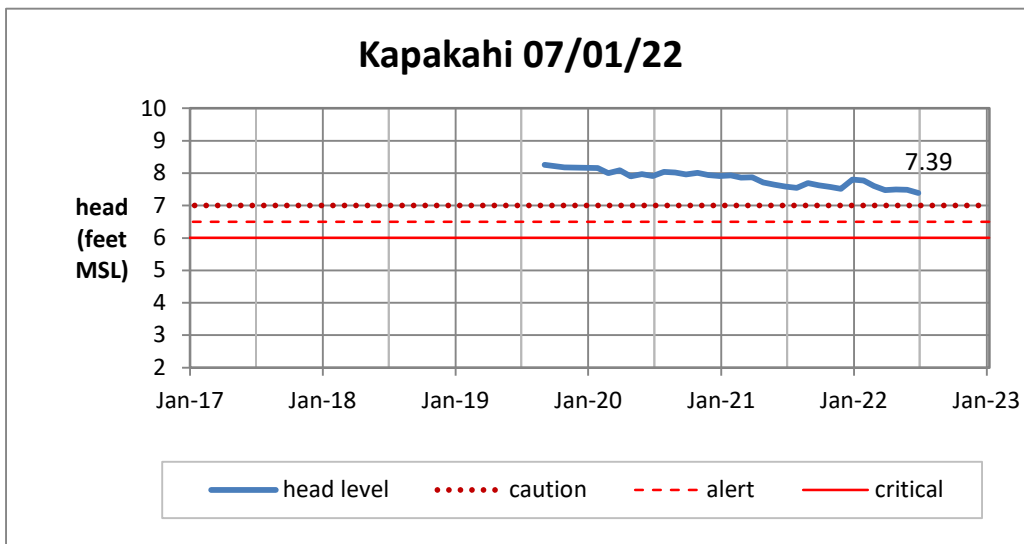

Head Report

Head Report

Head Report

Head Report

Head Report

HONOLULU WATERSHED AREA Rainfall Intake

Monthly Production