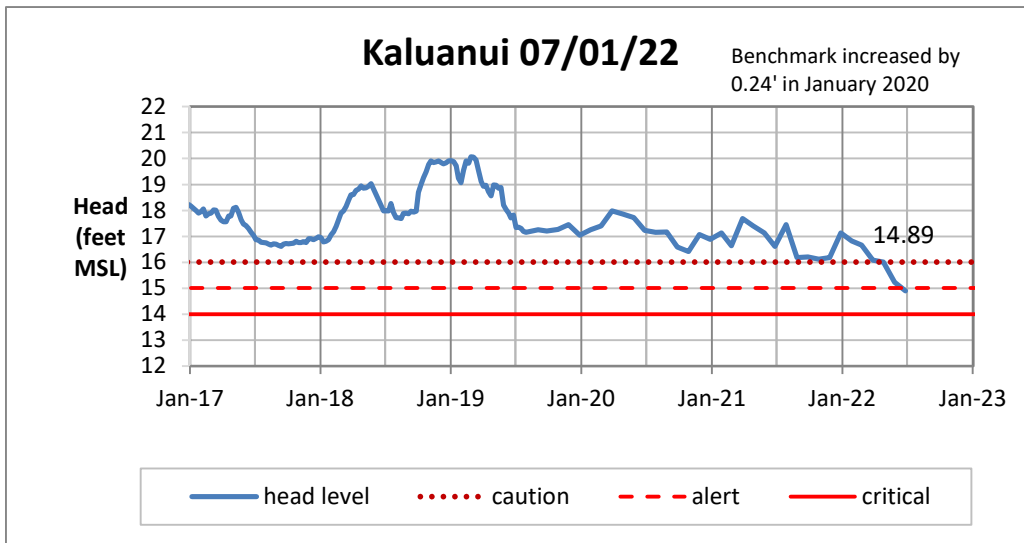

Head Report

Head Report

Head Report

Head Report

Head Report

HONOLULU WATERSHED AREA Rainfall Intake

Monthly Production