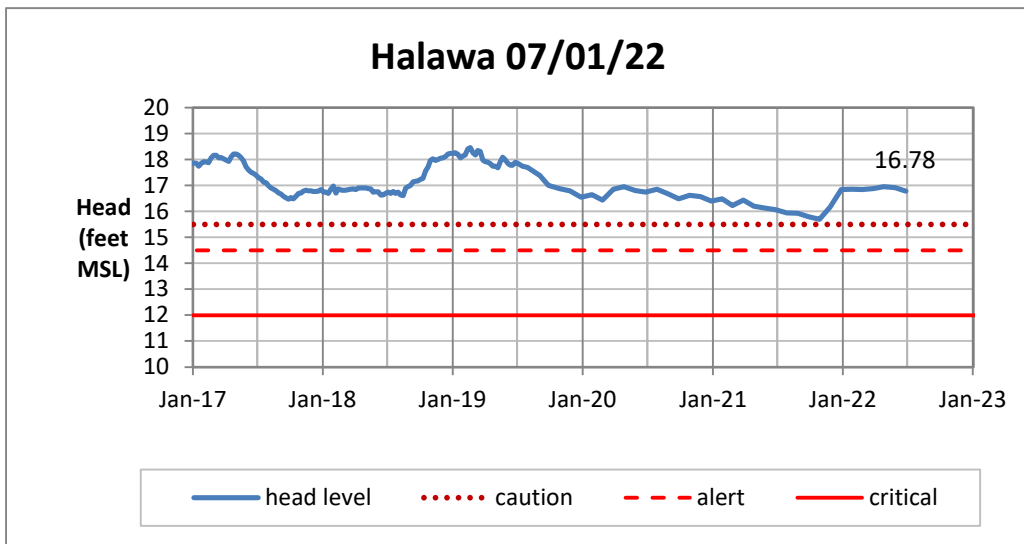

Head Report

Head Report

Head Report

Head Report

Head Report

HONOLULU WATERSHED AREA Rainfall Intake

Monthly Production