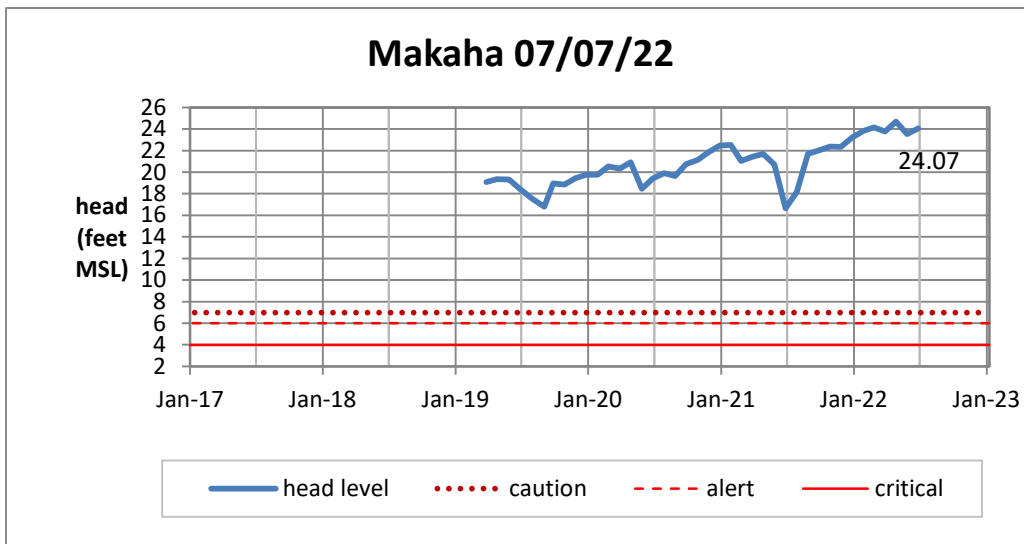

Head Report

Head Report

Head Report

Head Report

Head Report

HONOLULU WATERSHED AREA Rainfall Intake

Monthly Production