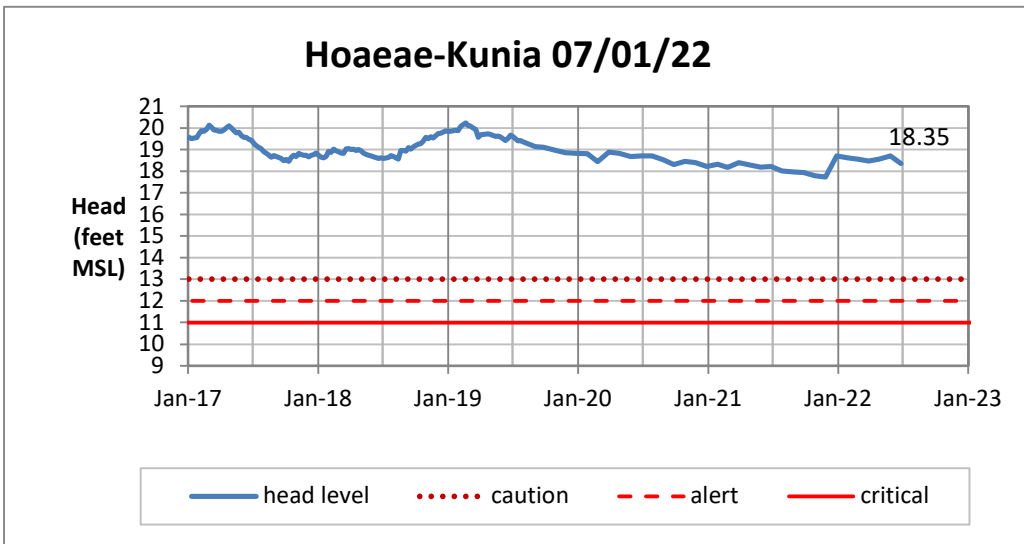

Head Report

Head Report

Head Report

Head Report

Head Report

HONOLULU WATERSHED AREA Rainfall Intake

Monthly Production