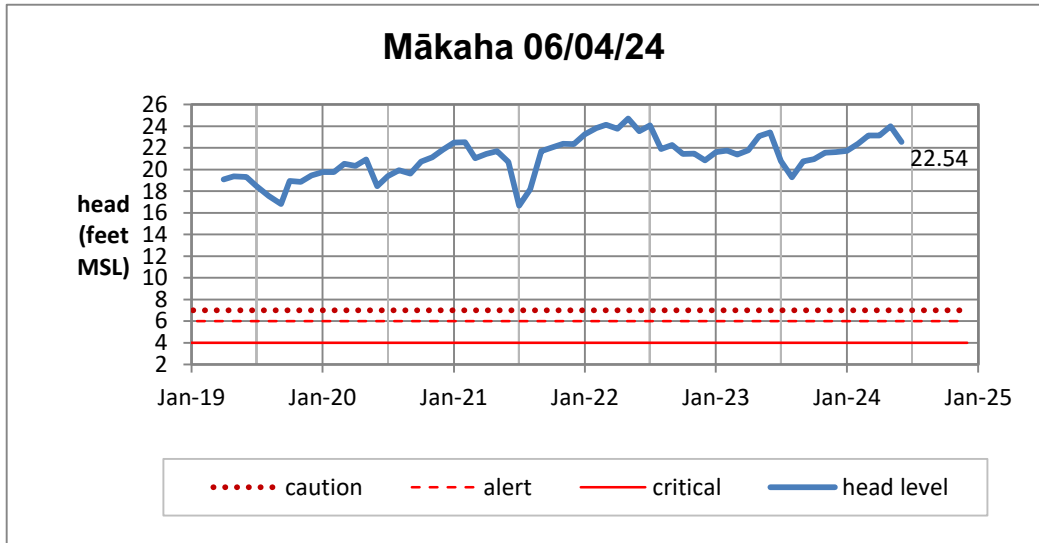

Head Report

Pearl City 06/07/24

Waipahu 06/01/24

Hō'ae'ae-Kunia 06/01/24

Head Report

Head Report

HONOLULU WATERSHED AREA Rainfall Intake

Monthly Production