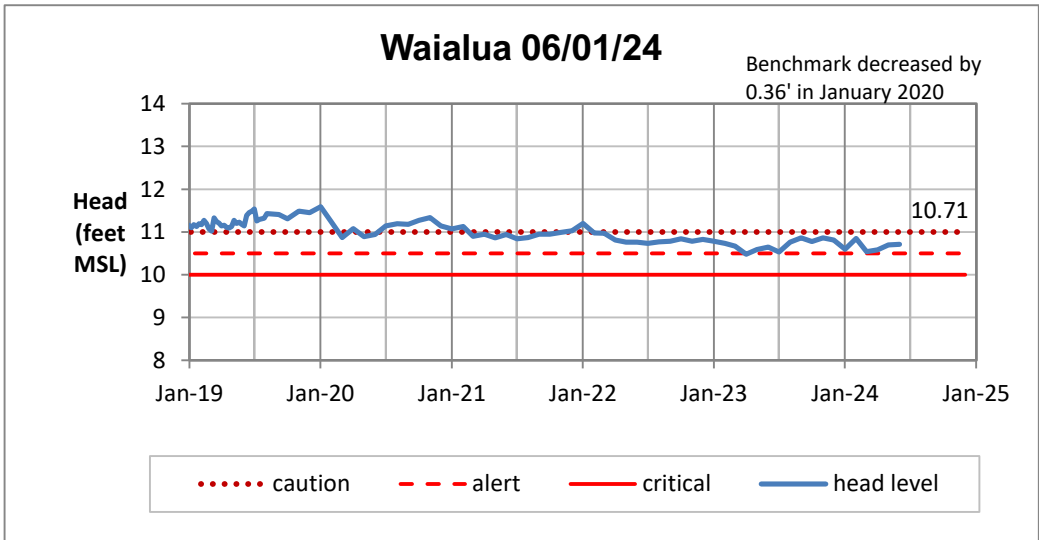

Head Report

Pearl City 06/07/24

Waipahu 06/01/24

Hō'ae'ae-Kunia 06/01/24

Head Report

Head Report

HONOLULU WATERSHED AREA Rainfall Intake

Monthly Production