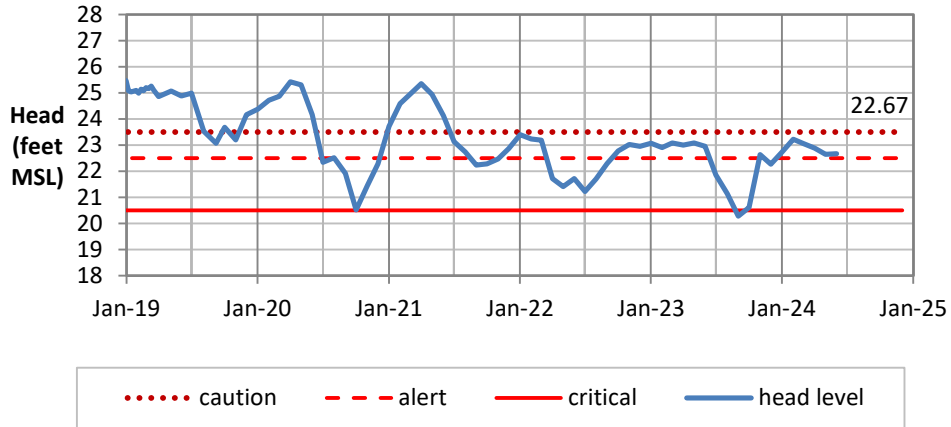

Head Report

Kaimukī 06/03/24

Beretania 06/01/24

Kalihi 06/01/24

Head Report

Moanalua 06/01/24

Hālawā 06/01/24

Kalauao 06/05/24

Head Report

Pearl City 06/07/24

Waipahu 06/01/24

Hō'ae'ae-Kunia 06/01/24

Head Report

Head Report

HONOLULU WATERSHED AREA Rainfall Intake

Monthly Production