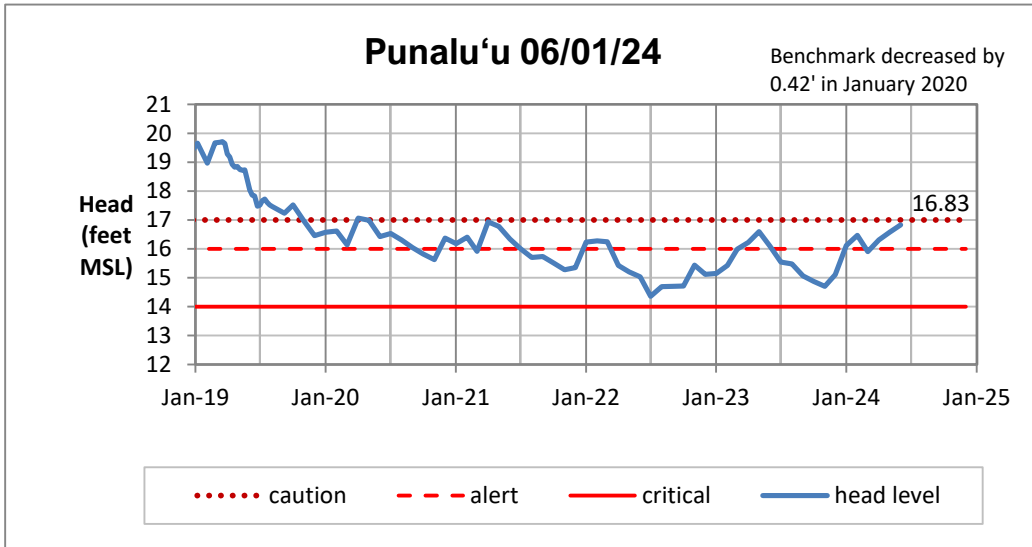

Head Report

Pearl City 06/07/24

Waipahu 06/01/24

Hō'ae'ae-Kunia 06/01/24

Head Report

Head Report

HONOLULU WATERSHED AREA Rainfall Intake

Monthly Production