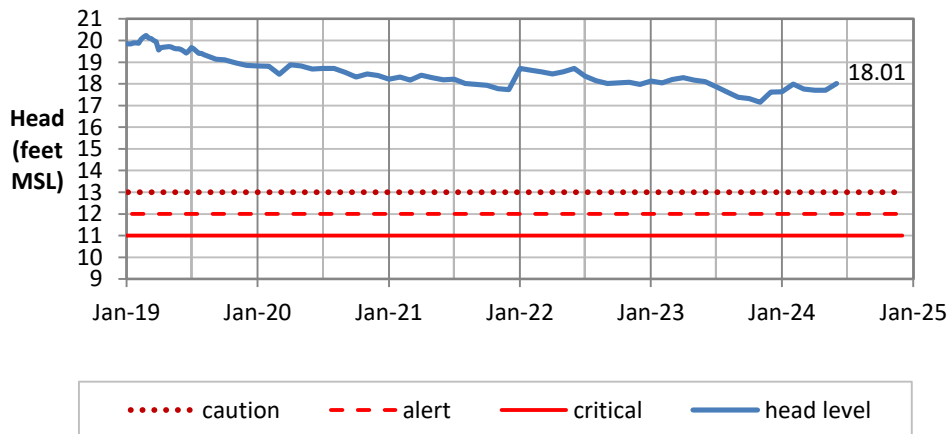

Head Report

Pearl City 06/07/24

Waipahu 06/01/24

Hō'ae'ae-Kunia 06/01/24

Head Report

Head Report

HONOLULU WATERSHED AREA Rainfall Intake

Monthly Production