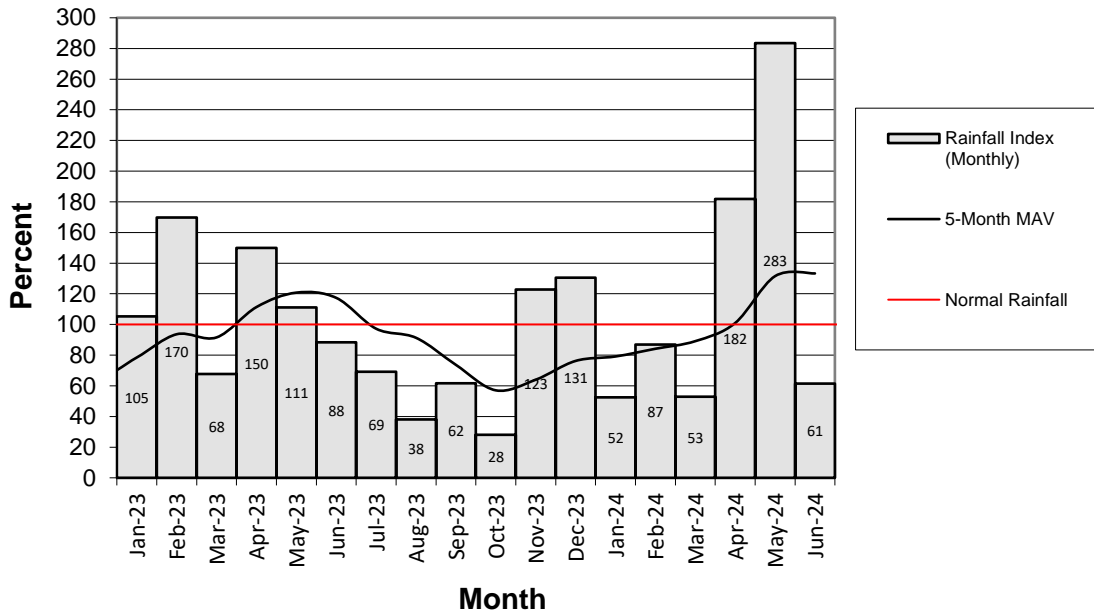

Head Report

Pearl City 06/07/24

Waipahu 06/01/24

Hō'ae'ae-Kunia 06/01/24

Head Report

Head Report

HONOLULU WATERSHED AREA Rainfall Intake

Monthly Production