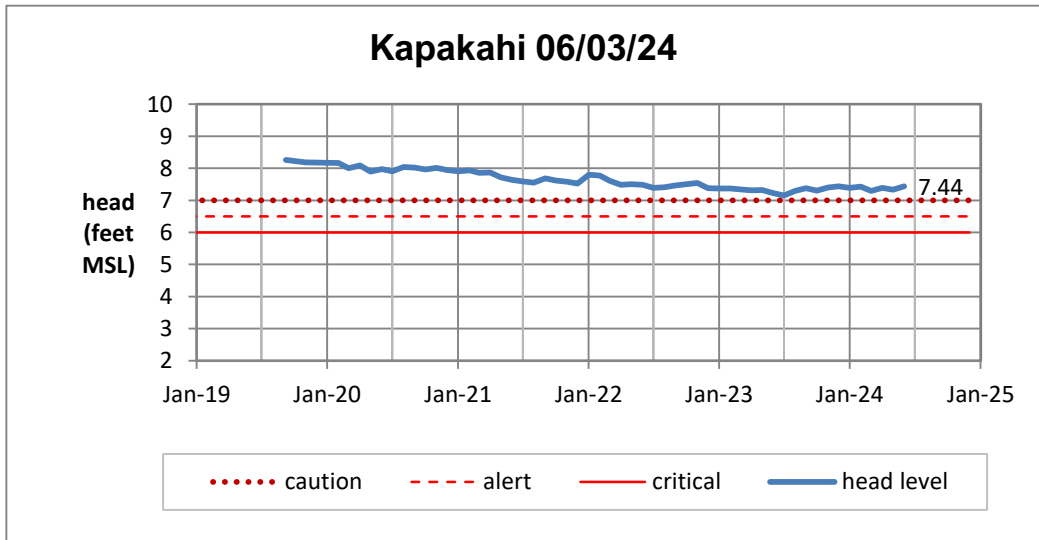

Head Report

Pearl City 06/07/24

Waipahu 06/01/24

Hō'ae'ae-Kunia 06/01/24

Head Report

Head Report

HONOLULU WATERSHED AREA Rainfall Intake

Monthly Production