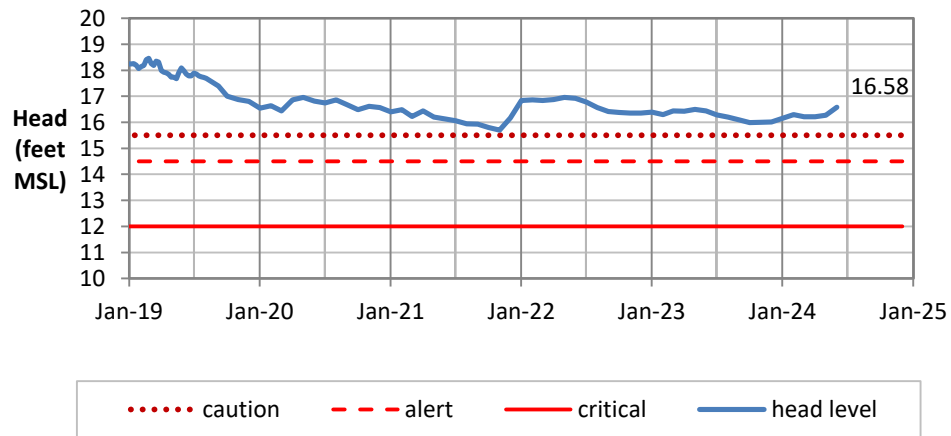

Head Report

Kaimukī 06/03/24

Beretania 06/01/24

Kalihi 06/01/24

Head Report

Moanalua 06/01/24

Hālawā 06/01/24

Kalauao 06/05/24

Head Report

Pearl City 06/07/24

Waipahu 06/01/24

Hō'ae'ae-Kunia 06/01/24

Head Report

Head Report

HONOLULU WATERSHED AREA Rainfall Intake

Monthly Production