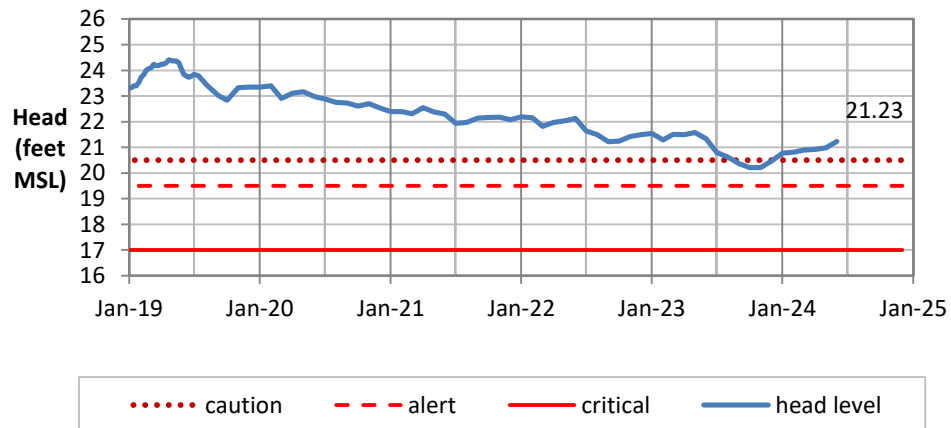

Head Report

Kaimukī 06/03/24

Beretania 06/01/24

Kalihi 06/01/24

Head Report

Moanalua 06/01/24

Hālawā 06/01/24

Kalauao 06/05/24

Head Report

Pearl City 06/07/24

Waipahu 06/01/24

Hō'ae'ae-Kunia 06/01/24

Head Report

Head Report

HONOLULU WATERSHED AREA Rainfall Intake

Monthly Production