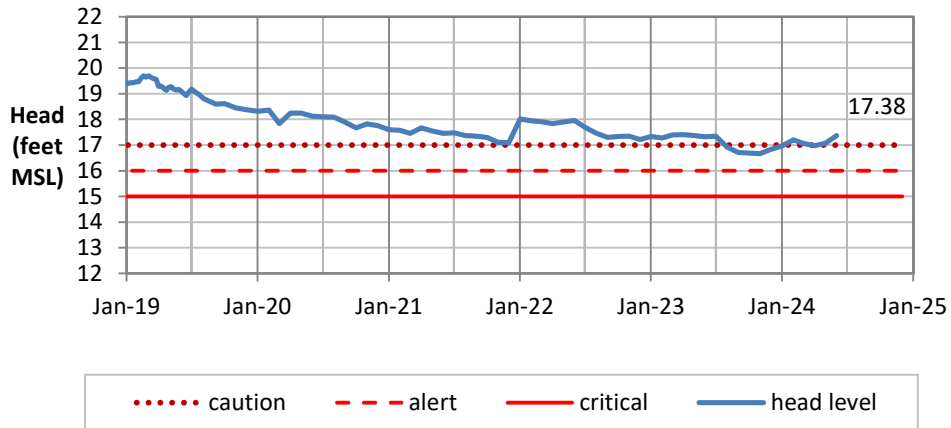

Head Report

Kaimukī 06/03/24

Beretania 06/01/24

Kalihi 06/01/24

Head Report

Moanalua 06/01/24

Hālawā 06/01/24

Kalauao 06/05/24

Head Report

Pearl City 06/07/24

Waipahu 06/01/24

Hō'ae'ae-Kunia 06/01/24

Head Report

Head Report

HONOLULU WATERSHED AREA Rainfall Intake

Monthly Production