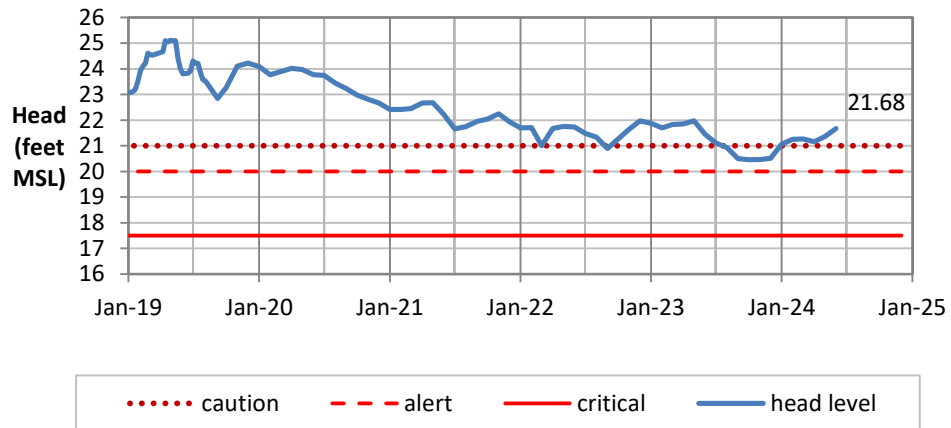

Head Report

Kaimukī 06/03/24

Beretania 06/01/24

Kalihi 06/01/24

Head Report

Moanalua 06/01/24

Hālawā 06/01/24

Kalauao 06/05/24

Head Report

Pearl City 06/07/24

Waipahu 06/01/24

Hō'ae'ae-Kunia 06/01/24

Head Report

Head Report

HONOLULU WATERSHED AREA Rainfall Intake

Monthly Production