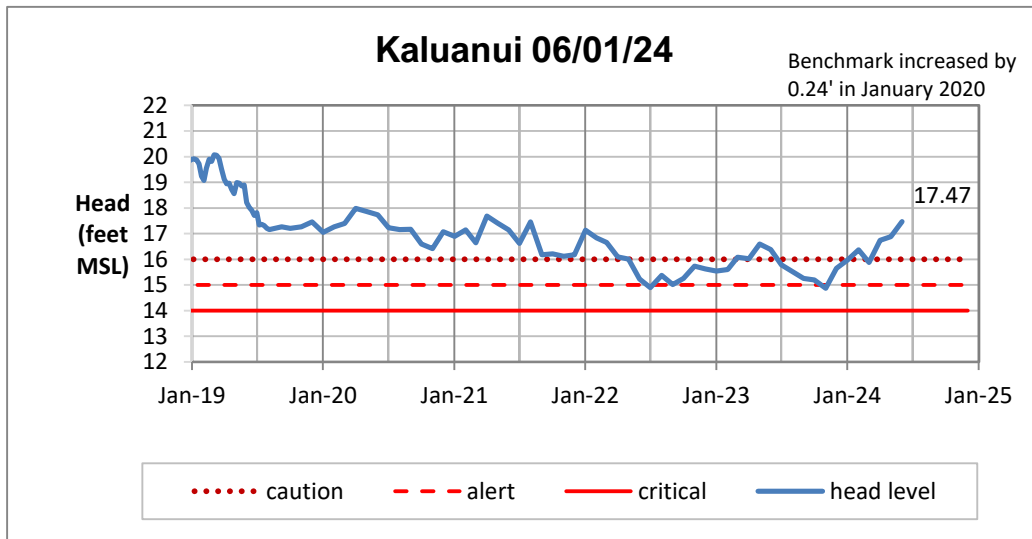

Head Report

Pearl City 06/07/24

Waipahu 06/01/24

Hō'ae'ae-Kunia 06/01/24

Head Report

Head Report

HONOLULU WATERSHED AREA Rainfall Intake

Monthly Production