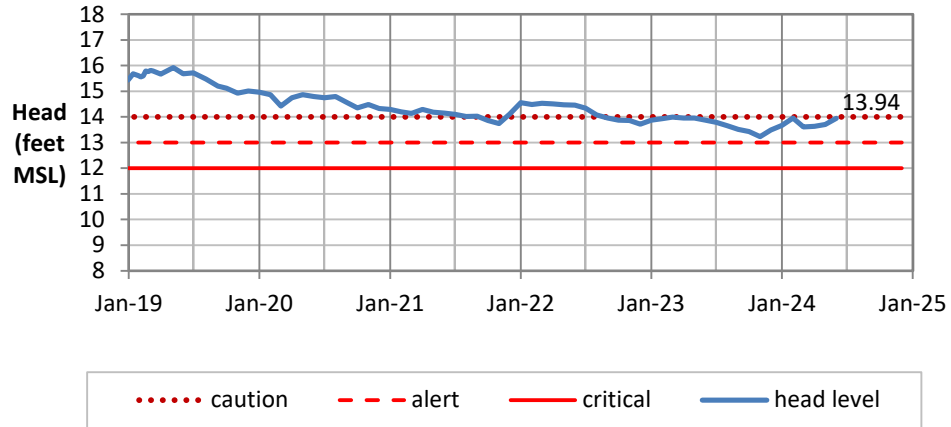

Head Report

Kaimukī 06/03/24

Beretania 06/01/24

Kalihi 06/01/24

Head Report

Moanalua 06/01/24

Hālawā 06/01/24

Kalauao 06/05/24

Head Report

Pearl City 06/07/24

Waipahu 06/01/24

Hō'ae'ae-Kunia 06/01/24

Head Report

Head Report

HONOLULU WATERSHED AREA Rainfall Intake

Monthly Production