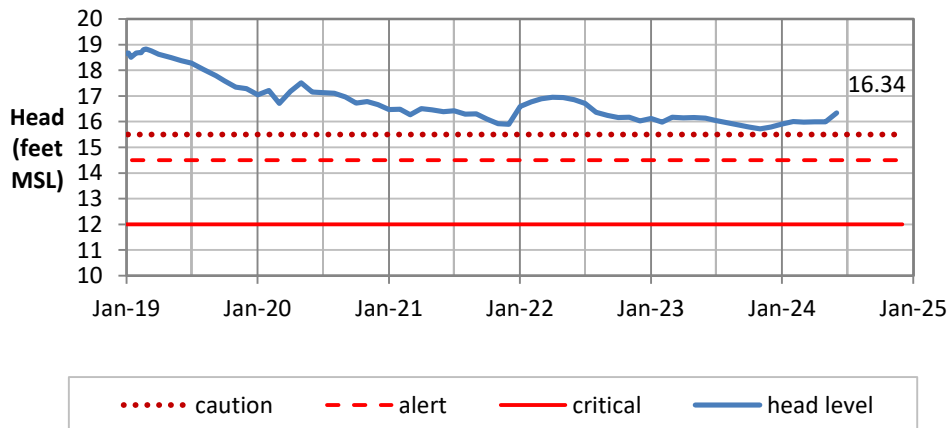

Head Report

Kaimukī 06/03/24

Beretania 06/01/24

Kalihi 06/01/24

Head Report

Moanalua 06/01/24

Hālawā 06/01/24

Kalauao 06/05/24

Head Report

Pearl City 06/07/24

Waipahu 06/01/24

Hō'ae'ae-Kunia 06/01/24

Head Report

Head Report

HONOLULU WATERSHED AREA Rainfall Intake

Monthly Production