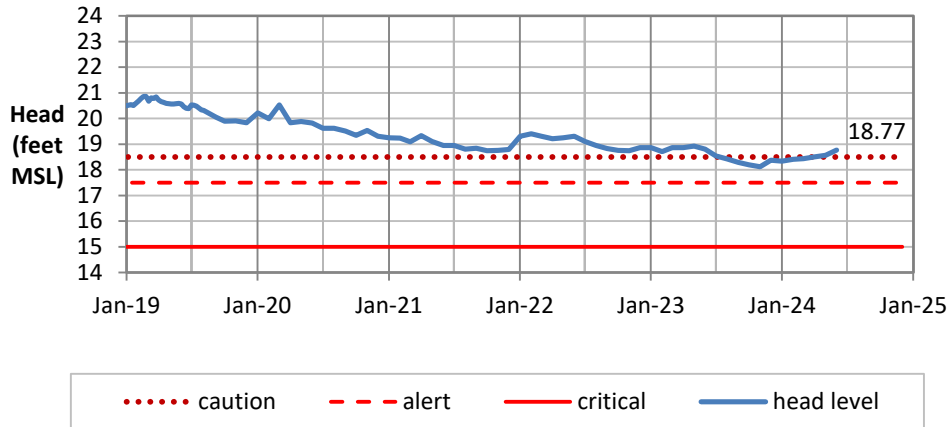

Head Report

Kaimukī 06/03/24

Beretania 06/01/24

Kalihi 06/01/24

Head Report

Moanalua 06/01/24

Hālawā 06/01/24

Kalauao 06/05/24

Head Report

Pearl City 06/07/24

Waipahu 06/01/24

Hō'ae'ae-Kunia 06/01/24

Head Report

Head Report

HONOLULU WATERSHED AREA Rainfall Intake

Monthly Production