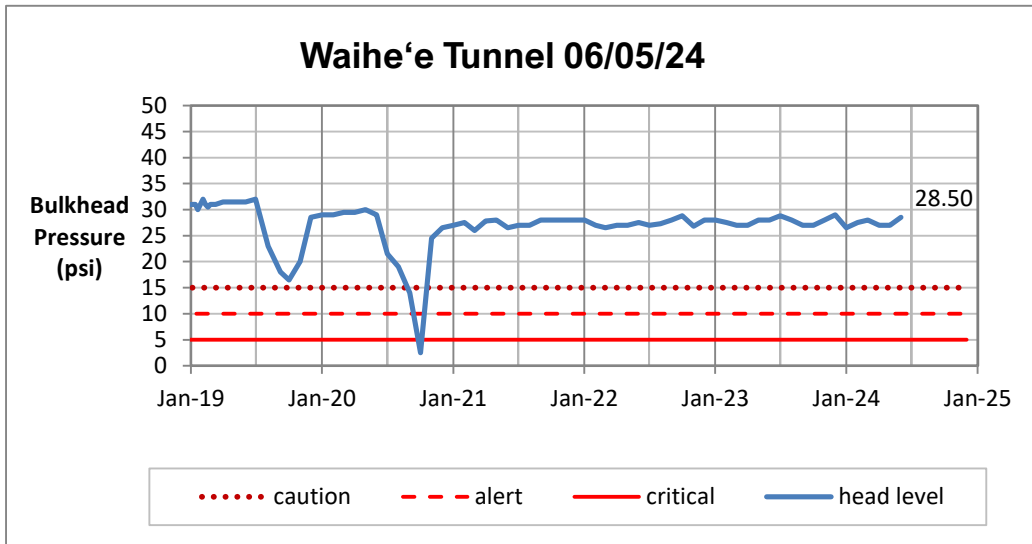

Head Report

Pearl City 06/07/24

Waipahu 06/01/24

Hō'ae'ae-Kunia 06/01/24

Head Report

Head Report

HONOLULU WATERSHED AREA Rainfall Intake

Monthly Production