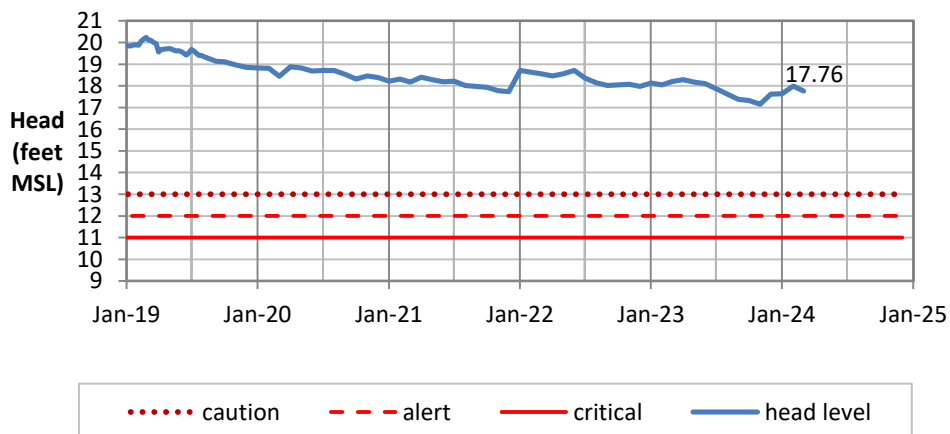

Head Report

Pearl City 03/07/24

Waipahu 03/01/24

Hō'ae'ae-Kunia 03/01/24

Head Report

Head Report

HONOLULU WATERSHED AREA Rainfall Intake

Monthly Production