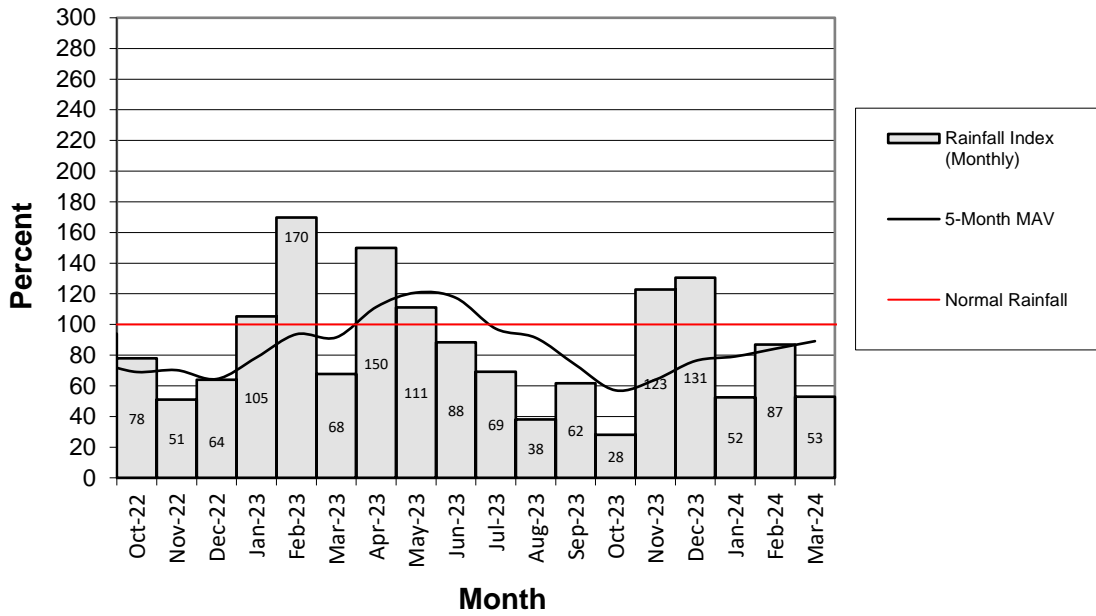

Head Report

Pearl City 03/07/24

Waipahu 03/01/24

Hō'ae'ae-Kunia 03/01/24

Head Report

Head Report

HONOLULU WATERSHED AREA Rainfall Intake

Monthly Production