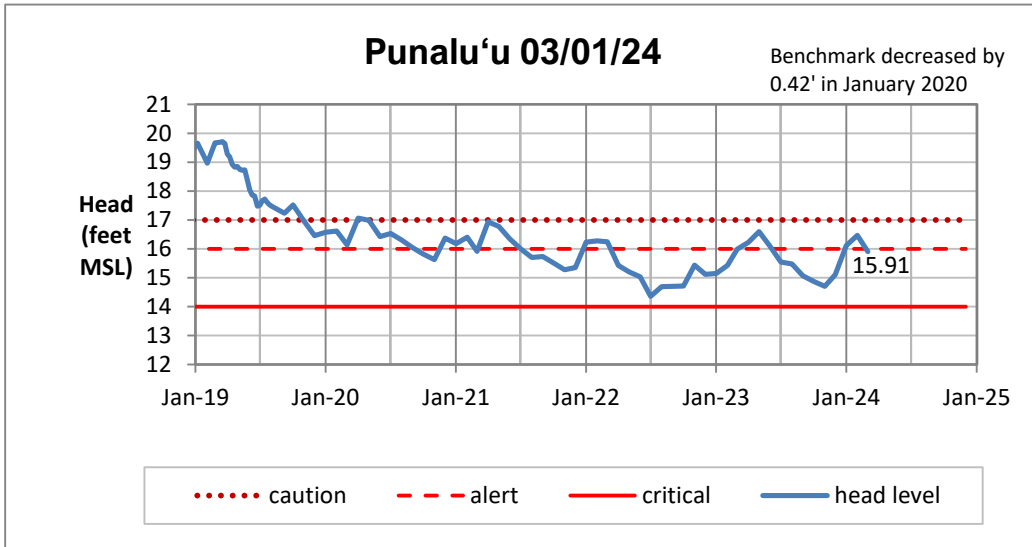

Head Report

Pearl City 03/07/24

Waipahu 03/01/24

Hō'ae'ae-Kunia 03/01/24

Head Report

Head Report

HONOLULU WATERSHED AREA Rainfall Intake

Monthly Production