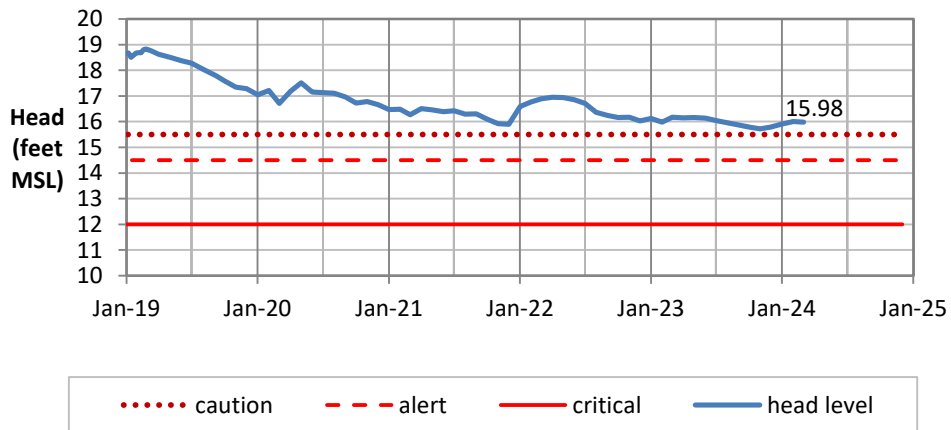

Head Report

Kaimukī 03/01/24

Beretania 03/01/24

Kalihi 03/01/24

Head Report

Moanalua 03/01/24

Hālawā 03/01/24

Kalauao 03/06/24

Head Report

Pearl City 03/07/24

Waipahu 03/01/24

Hō'ae'ae-Kunia 03/01/24

Head Report

Head Report

HONOLULU WATERSHED AREA Rainfall Intake

Monthly Production