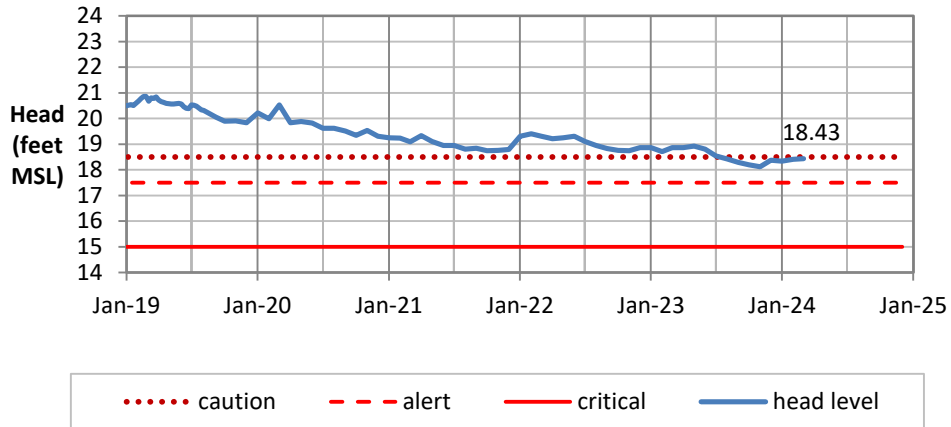

Head Report

Kaimukī 03/01/24

Beretania 03/01/24

Kalihi 03/01/24

Head Report

Moanalua 03/01/24

Hālawā 03/01/24

Kalauao 03/06/24

Head Report

Pearl City 03/07/24

Waipahu 03/01/24

Hō'ae'ae-Kunia 03/01/24

Head Report

Head Report

HONOLULU WATERSHED AREA Rainfall Intake

Monthly Production