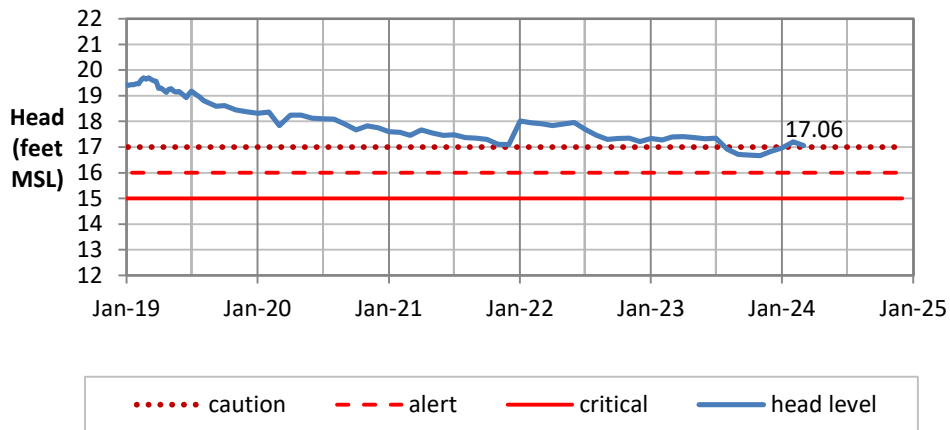

Head Report

Kaimukī 03/01/24

Beretania 03/01/24

Kalihi 03/01/24

Head Report

Moanalua 03/01/24

Hālawā 03/01/24

Kalauao 03/06/24

Head Report

Pearl City 03/07/24

Waipahu 03/01/24

Hō'ae'ae-Kunia 03/01/24

Head Report

Head Report

HONOLULU WATERSHED AREA Rainfall Intake

Monthly Production