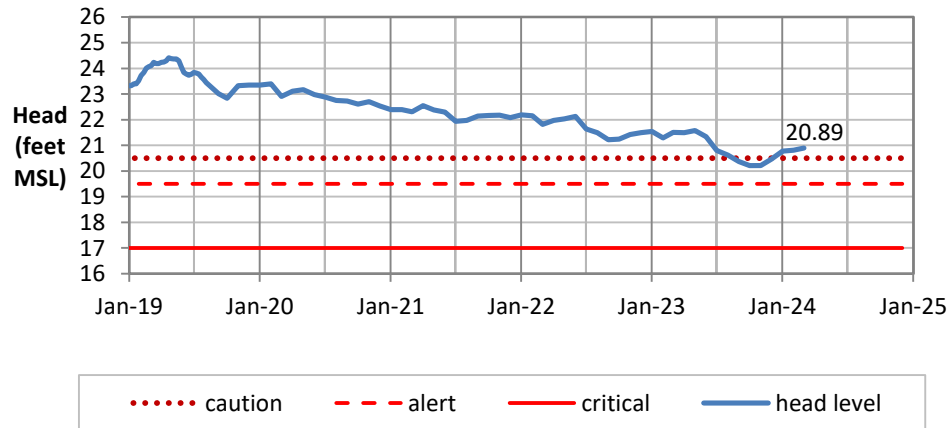

Head Report

Kaimukī 03/01/24

Beretania 03/01/24

Kalihi 03/01/24

Head Report

Moanalua 03/01/24

Hālawā 03/01/24

Kalauao 03/06/24

Head Report

Pearl City 03/07/24

Waipahu 03/01/24

Hō'ae'ae-Kunia 03/01/24

Head Report

Head Report

HONOLULU WATERSHED AREA Rainfall Intake

Monthly Production