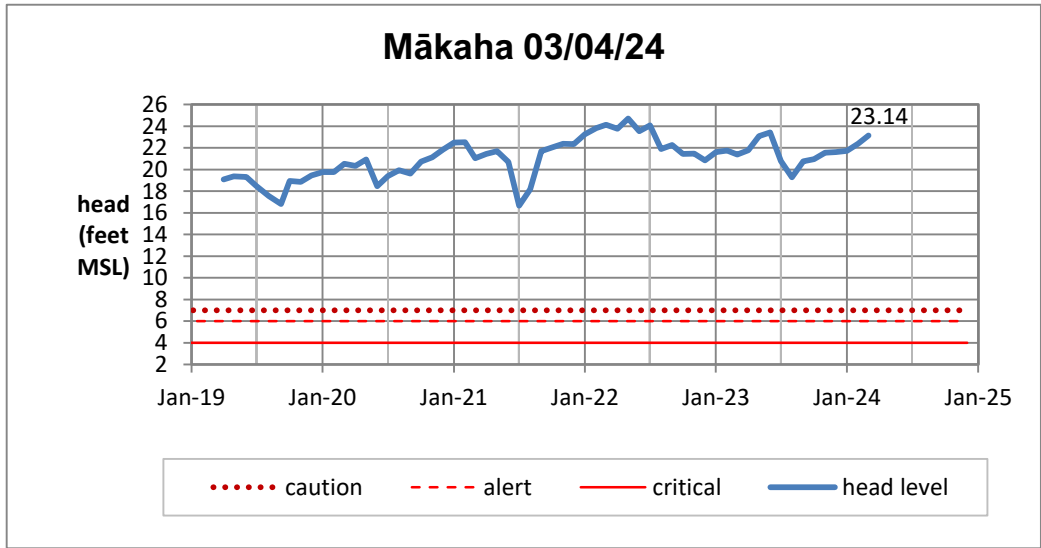

Head Report

Pearl City 03/07/24

Waipahu 03/01/24

Hō'ae'ae-Kunia 03/01/24

Head Report

Head Report

HONOLULU WATERSHED AREA Rainfall Intake

Monthly Production