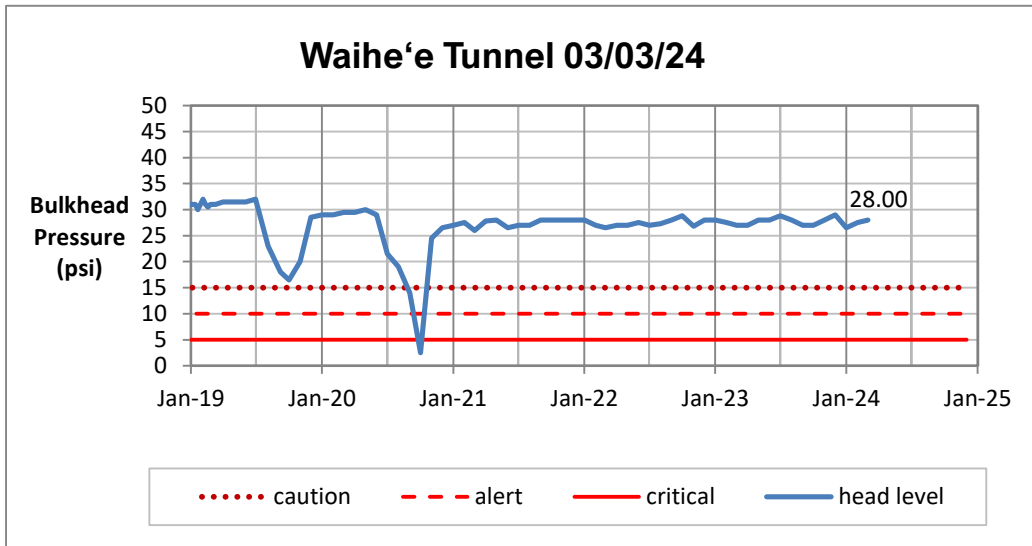

Head Report

Pearl City 03/07/24

Waipahu 03/01/24

Hō'ae'ae-Kunia 03/01/24

Head Report

Head Report

HONOLULU WATERSHED AREA Rainfall Intake

Monthly Production