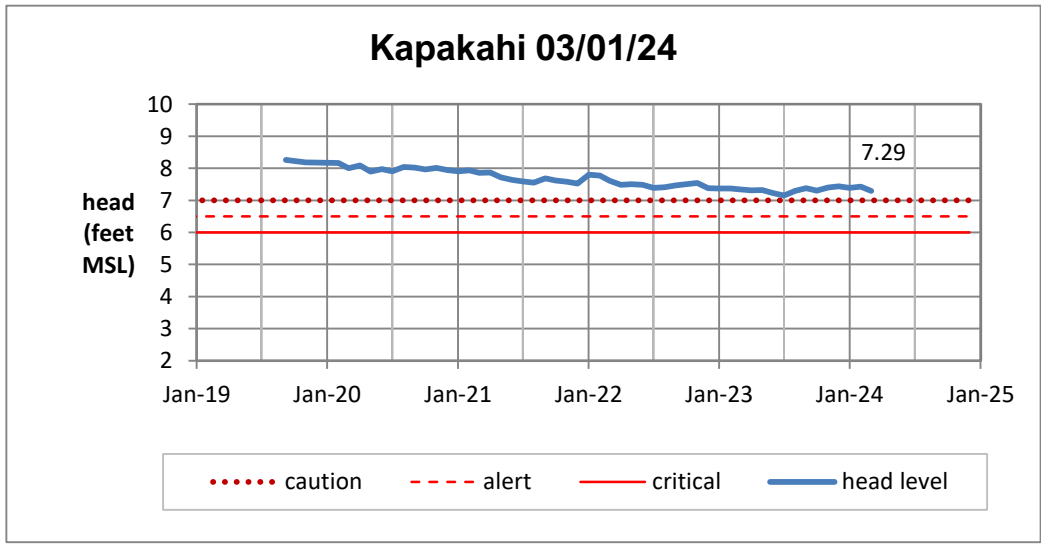

Head Report

Pearl City 03/07/24

Waipahu 03/01/24

Hō'ae'ae-Kunia 03/01/24

Head Report

Head Report

HONOLULU WATERSHED AREA Rainfall Intake

Monthly Production