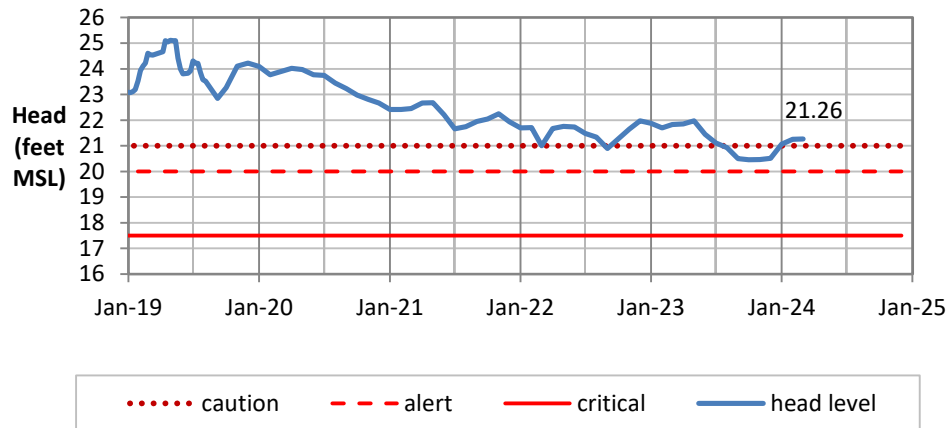

Head Report

Kaimukī 03/01/24

Beretania 03/01/24

Kalihi 03/01/24

Head Report

Moanalua 03/01/24

Hālawā 03/01/24

Kalauao 03/06/24

Head Report

Pearl City 03/07/24

Waipahu 03/01/24

Hō'ae'ae-Kunia 03/01/24

Head Report

Head Report

HONOLULU WATERSHED AREA Rainfall Intake

Monthly Production