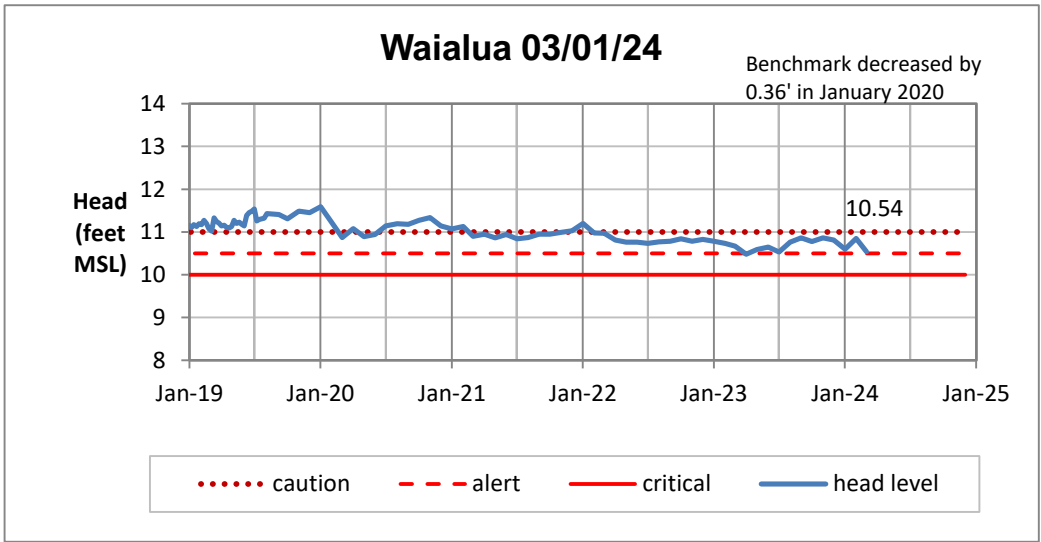

Head Report

Pearl City 03/07/24

Waipahu 03/01/24

Hō'ae'ae-Kunia 03/01/24

Head Report

Head Report

HONOLULU WATERSHED AREA Rainfall Intake

Monthly Production