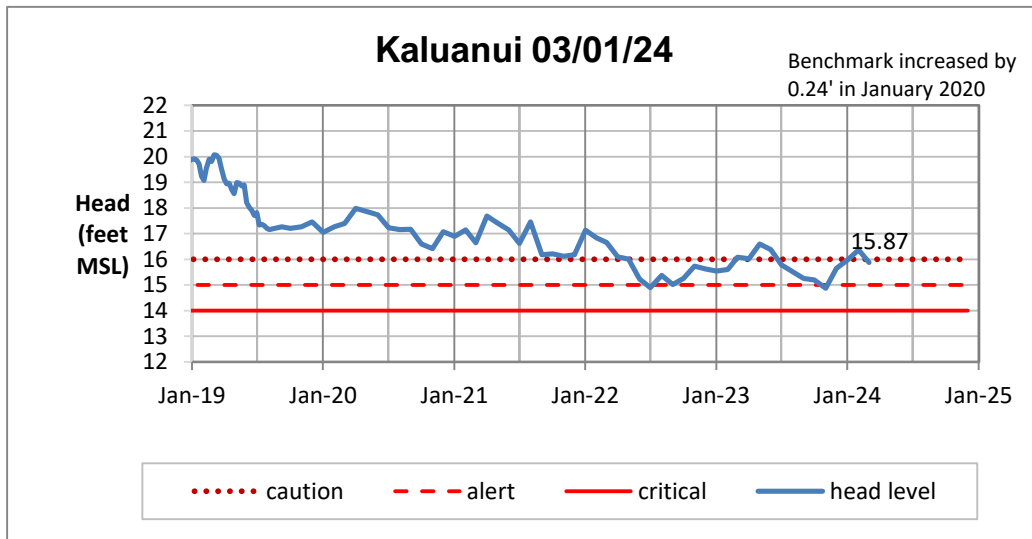

Head Report

Pearl City 03/07/24

Waipahu 03/01/24

Hō'ae'ae-Kunia 03/01/24

Head Report

Head Report

HONOLULU WATERSHED AREA Rainfall Intake

Monthly Production