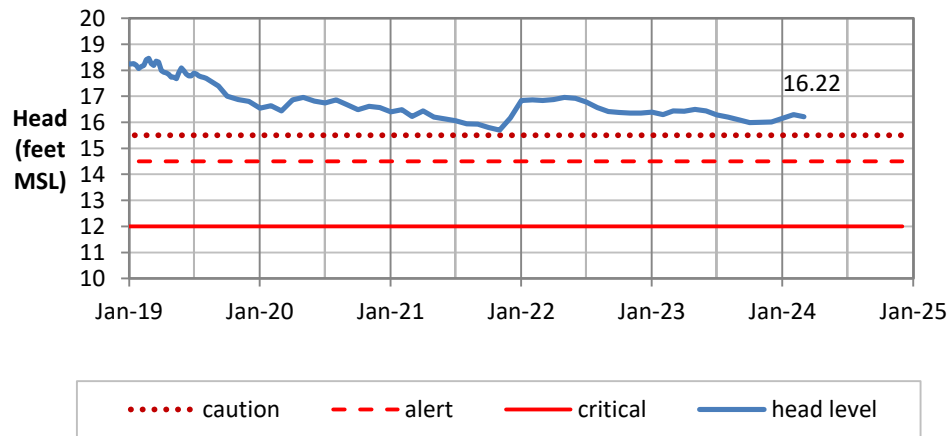

Head Report

Kaimukī 03/01/24

Beretania 03/01/24

Kalihi 03/01/24

Head Report

Moanalua 03/01/24

Hālawā 03/01/24

Kalauao 03/06/24

Head Report

Pearl City 03/07/24

Waipahu 03/01/24

Hō'ae'ae-Kunia 03/01/24

Head Report

Head Report

HONOLULU WATERSHED AREA Rainfall Intake

Monthly Production