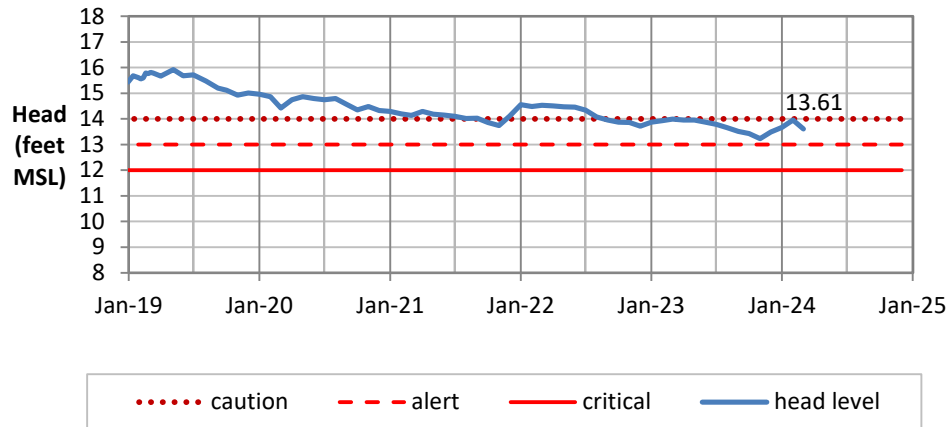

Head Report

Kaimukī 03/01/24

Beretania 03/01/24

Kalihi 03/01/24

Head Report

Moanalua 03/01/24

Hālawā 03/01/24

Kalauao 03/06/24

Head Report

Pearl City 03/07/24

Waipahu 03/01/24

Hō'ae'ae-Kunia 03/01/24

Head Report

Head Report

HONOLULU WATERSHED AREA Rainfall Intake

Monthly Production