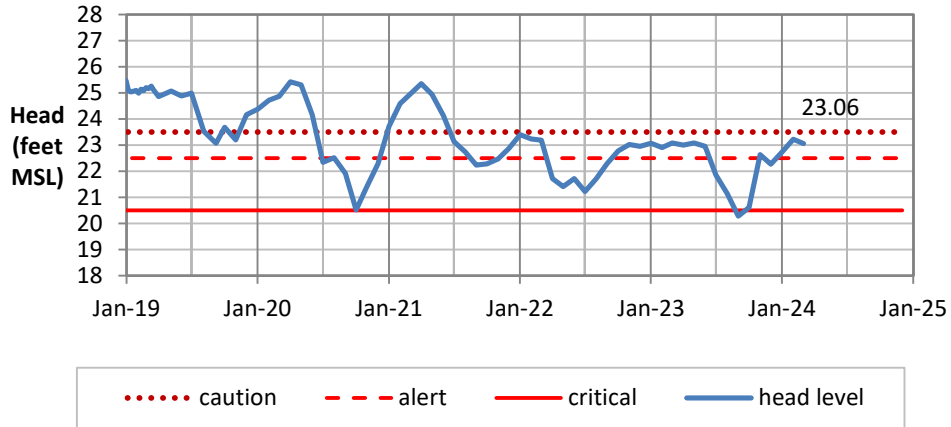

Head Report

Kaimukī 03/01/24

Beretania 03/01/24

Kalihi 03/01/24

Head Report

Moanalua 03/01/24

Hālawā 03/01/24

Kalauao 03/06/24

Head Report

Pearl City 03/07/24

Waipahu 03/01/24

Hō'ae'ae-Kunia 03/01/24

Head Report

Head Report

HONOLULU WATERSHED AREA Rainfall Intake

Monthly Production