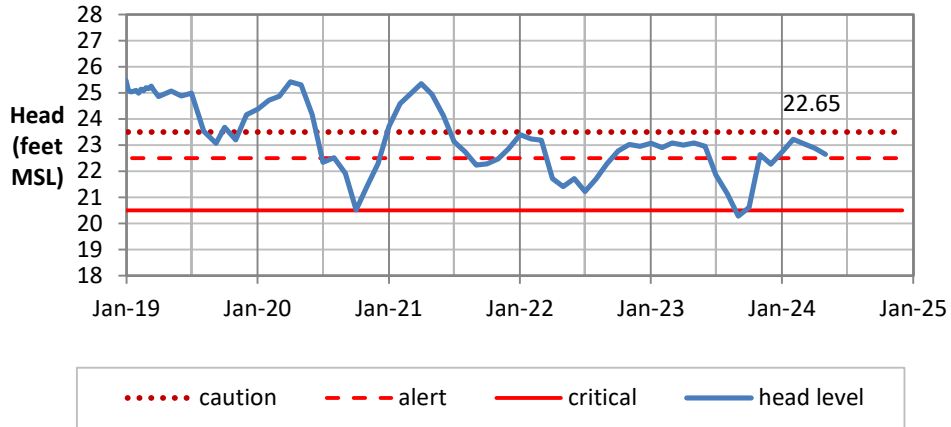

Head Report

Kaimukī 05/01/24

Beretania 05/01/24

Kalihi 05/01/24

Head Report

Moanalua 05/01/24

Hālawā 05/01/24

Kalauao 05/03/24

Head Report

Pearl City 05/07/24

Waipahu 05/01/24

Hō'ae'ae-Kunia 05/01/24

Head Report

Head Report

HONOLULU WATERSHED AREA Rainfall Intake

Monthly Production