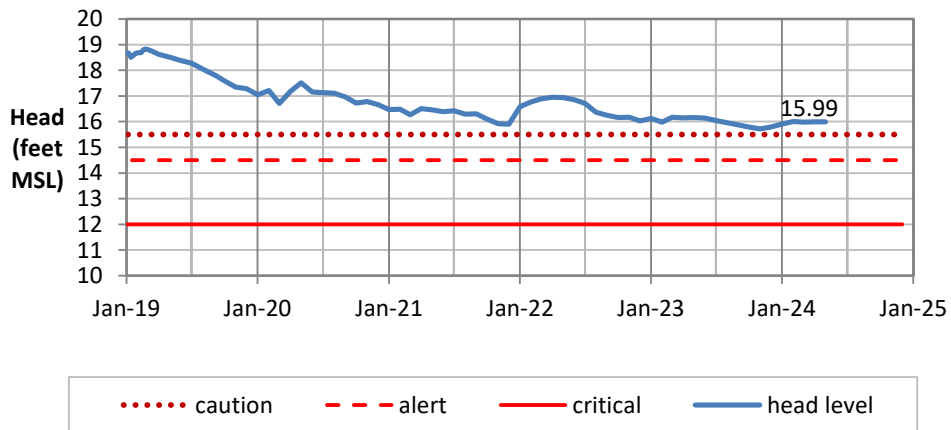

Head Report

Kaimukī 05/01/24

Beretania 05/01/24

Kalihi 05/01/24

Head Report

Moanalua 05/01/24

Hālawā 05/01/24

Kalauao 05/03/24

Head Report

Pearl City 05/07/24

Waipahu 05/01/24

Hō'ae'ae-Kunia 05/01/24

Head Report

Head Report

HONOLULU WATERSHED AREA Rainfall Intake

Monthly Production