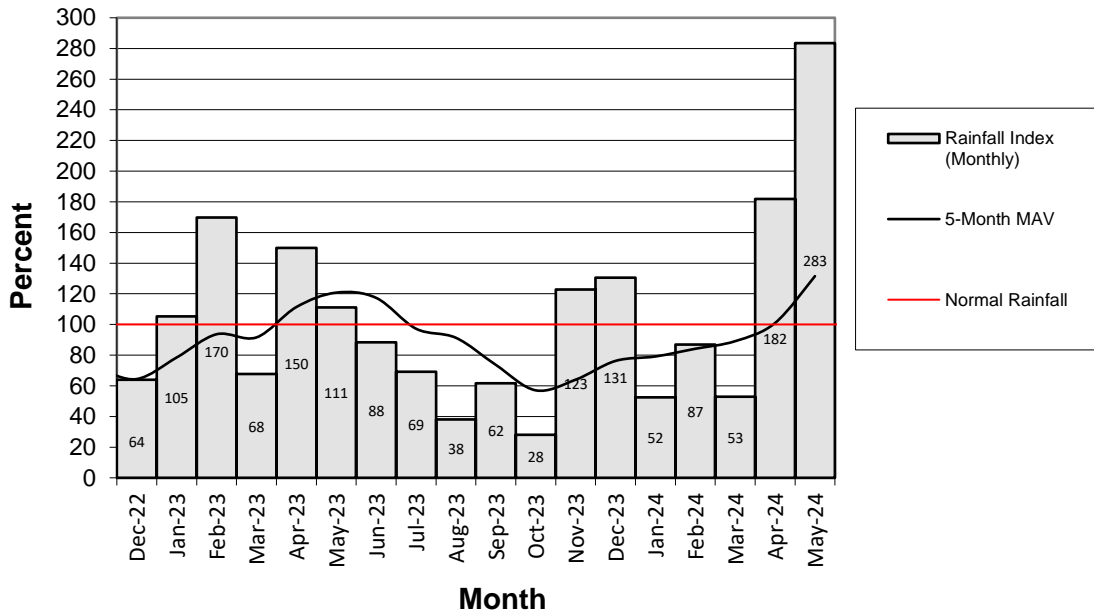

Head Report

Pearl City 05/07/24

Waipahu 05/01/24

Hō'ae'ae-Kunia 05/01/24

Head Report

Head Report

HONOLULU WATERSHED AREA Rainfall Intake

Monthly Production