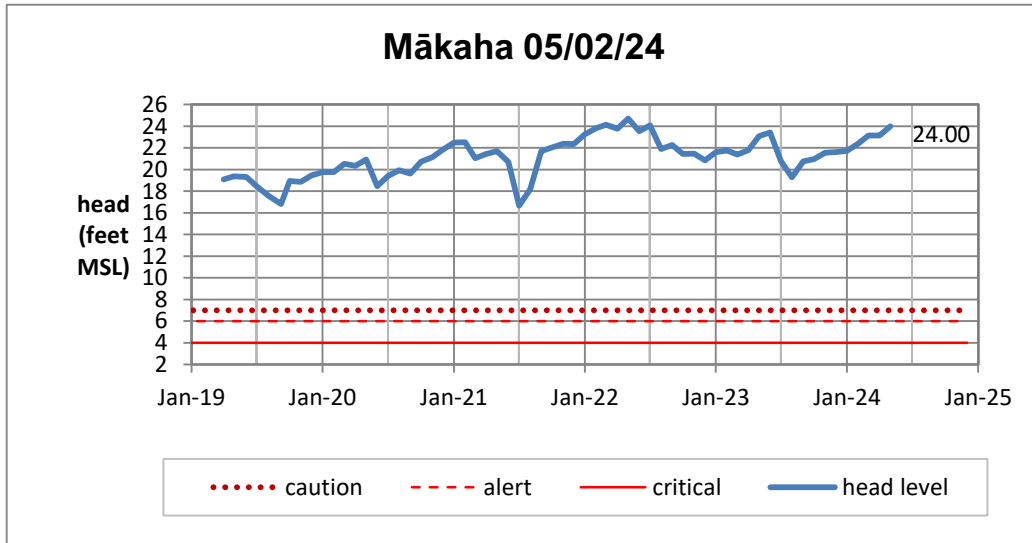

Head Report

Pearl City 05/07/24

Waipahu 05/01/24

Hō'ae'ae-Kunia 05/01/24

Head Report

Head Report

HONOLULU WATERSHED AREA Rainfall Intake

Monthly Production