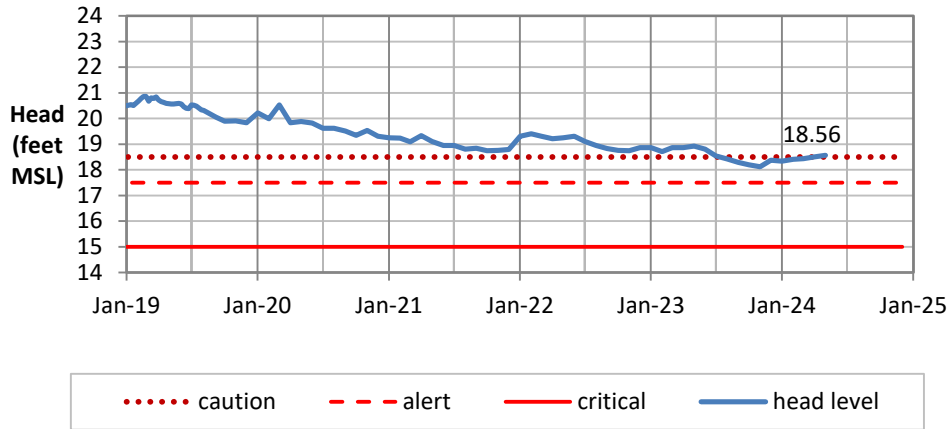

Head Report

Kaimukī 05/01/24

Beretania 05/01/24

Kalihi 05/01/24

Head Report

Moanalua 05/01/24

Hālawā 05/01/24

Kalauao 05/03/24

Head Report

Pearl City 05/07/24

Waipahu 05/01/24

Hō'ae'ae-Kunia 05/01/24

Head Report

Head Report

HONOLULU WATERSHED AREA Rainfall Intake

Monthly Production