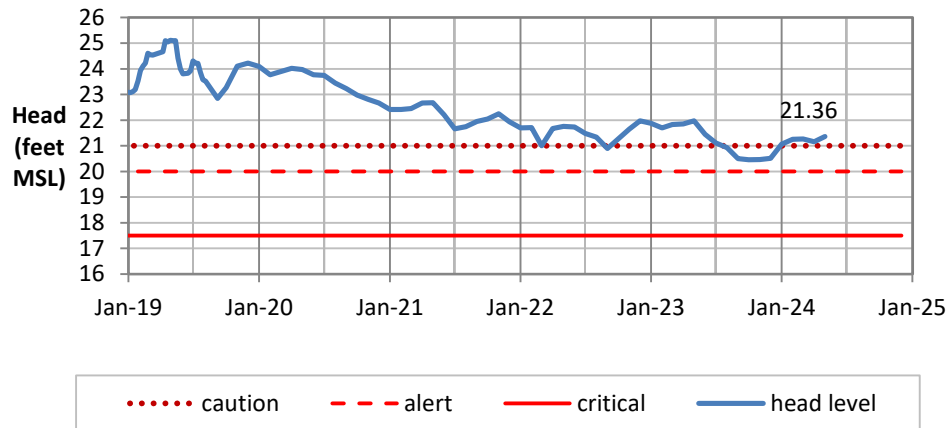

Head Report

Kaimukī 05/01/24

Beretania 05/01/24

Kalihi 05/01/24

Head Report

Moanalua 05/01/24

Hālawā 05/01/24

Kalauao 05/03/24

Head Report

Pearl City 05/07/24

Waipahu 05/01/24

Hō'ae'ae-Kunia 05/01/24

Head Report

Head Report

HONOLULU WATERSHED AREA Rainfall Intake

Monthly Production