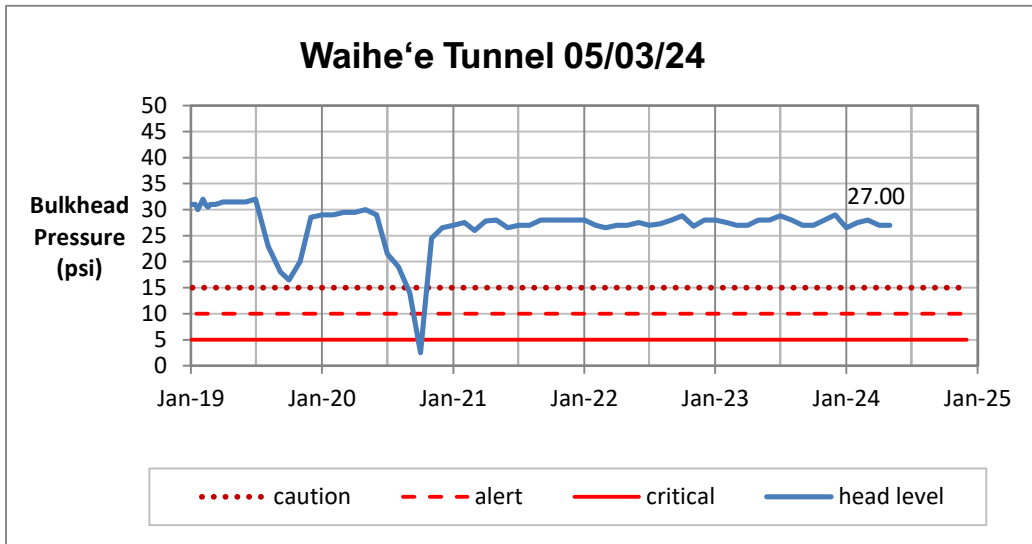

Head Report

Pearl City 05/07/24

Waipahu 05/01/24

Hō'ae'ae-Kunia 05/01/24

Head Report

Head Report

HONOLULU WATERSHED AREA Rainfall Intake

Monthly Production