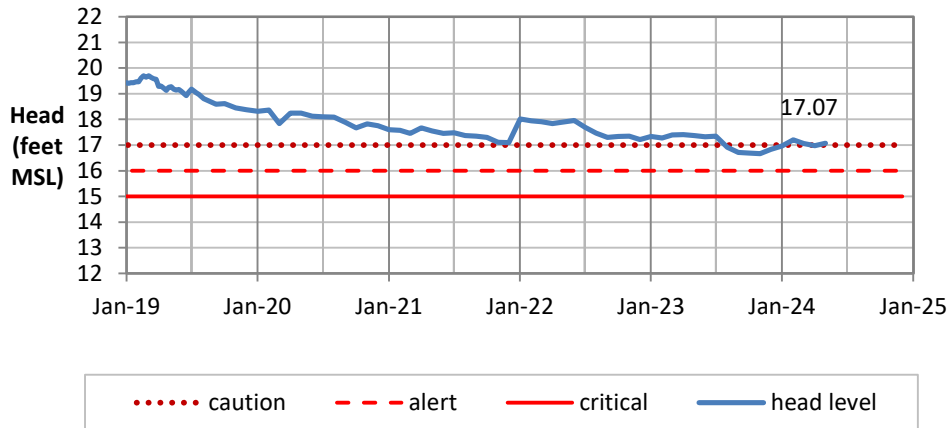

Head Report

Kaimukī 05/01/24

Beretania 05/01/24

Kalihi 05/01/24

Head Report

Moanalua 05/01/24

Hālawā 05/01/24

Kalauao 05/03/24

Head Report

Pearl City 05/07/24

Waipahu 05/01/24

Hō'ae'ae-Kunia 05/01/24

Head Report

Head Report

HONOLULU WATERSHED AREA Rainfall Intake

Monthly Production