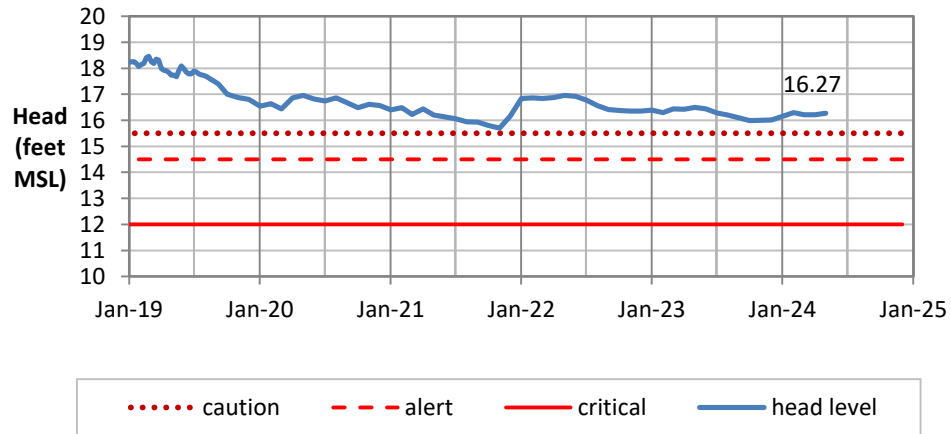

Head Report

Kaimukī 05/01/24

Beretania 05/01/24

Kalihi 05/01/24

Head Report

Moanalua 05/01/24

Hālawā 05/01/24

Kalauao 05/03/24

Head Report

Pearl City 05/07/24

Waipahu 05/01/24

Hō'ae'ae-Kunia 05/01/24

Head Report

Head Report

HONOLULU WATERSHED AREA Rainfall Intake

Monthly Production