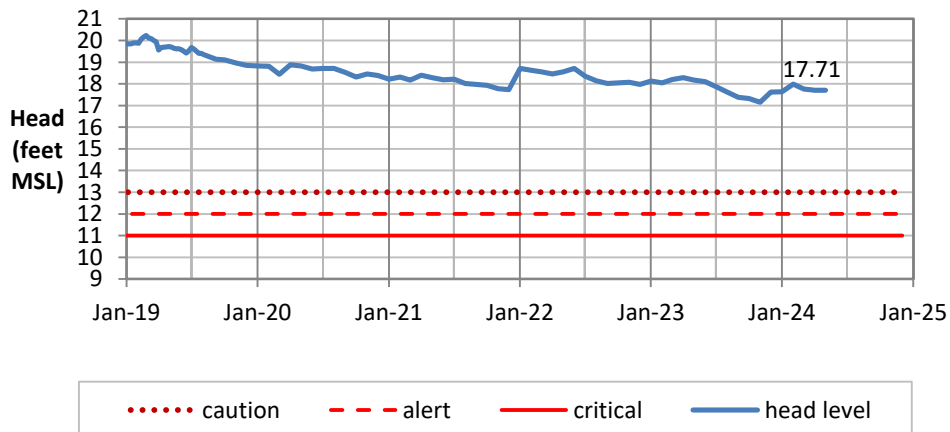

Head Report

Pearl City 05/07/24

Waipahu 05/01/24

Hō'ae'ae-Kunia 05/01/24

Head Report

Head Report

HONOLULU WATERSHED AREA Rainfall Intake

Monthly Production