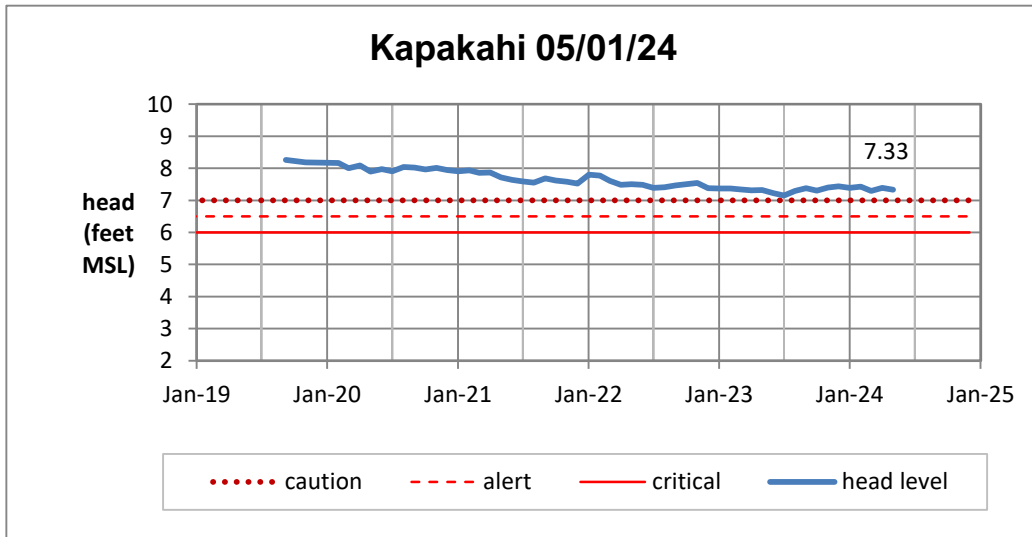

Head Report

Pearl City 05/07/24

Waipahu 05/01/24

Hō'ae'ae-Kunia 05/01/24

Head Report

Head Report

HONOLULU WATERSHED AREA Rainfall Intake

Monthly Production