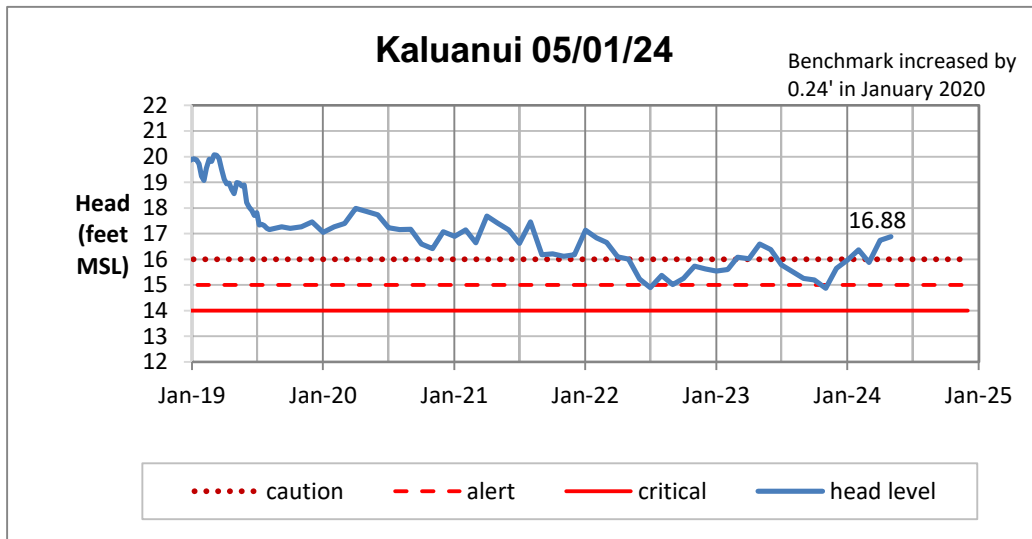

Head Report

Pearl City 05/07/24

Waipahu 05/01/24

Hō'ae'ae-Kunia 05/01/24

Head Report

Head Report

HONOLULU WATERSHED AREA Rainfall Intake

Monthly Production