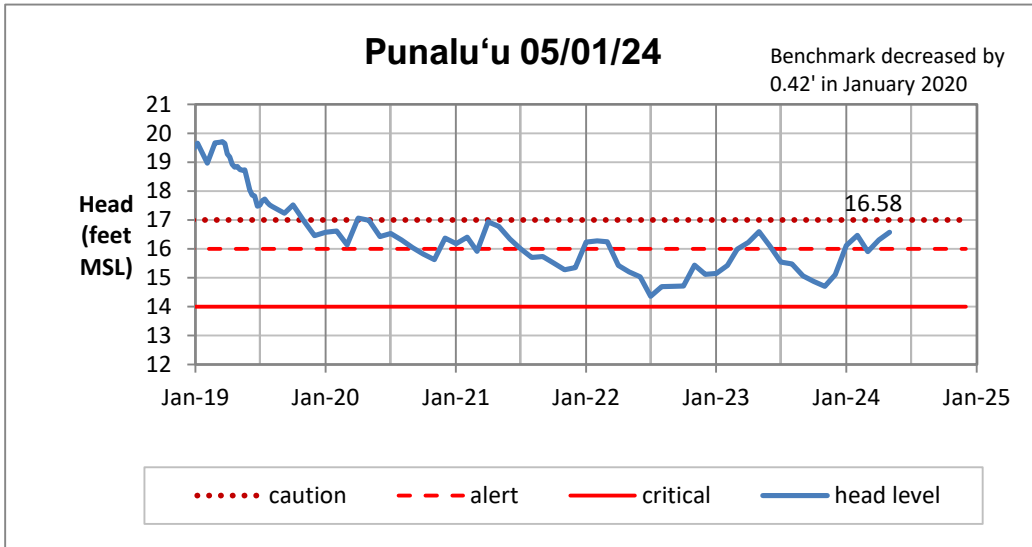

Head Report

Pearl City 05/07/24

Waipahu 05/01/24

Hō'ae'ae-Kunia 05/01/24

Head Report

Head Report

HONOLULU WATERSHED AREA Rainfall Intake

Monthly Production