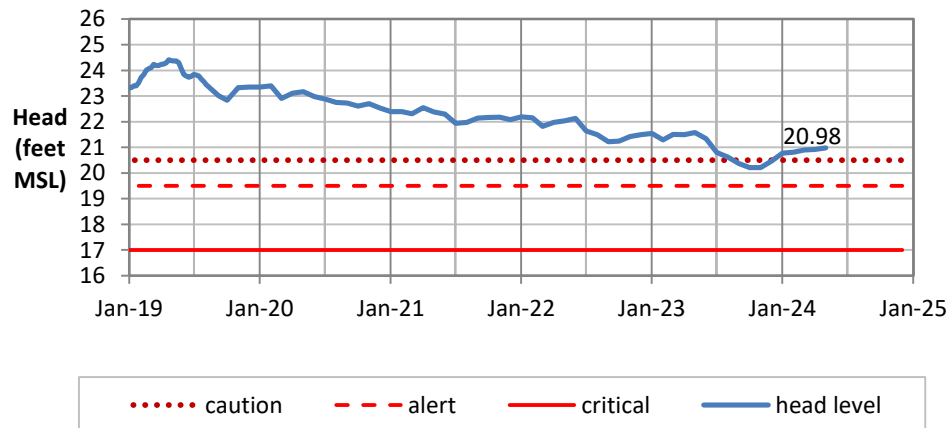

Head Report

Kaimukī 05/01/24

Beretania 05/01/24

Kalihi 05/01/24

Head Report

Moanalua 05/01/24

Hālawā 05/01/24

Kalauao 05/03/24

Head Report

Pearl City 05/07/24

Waipahu 05/01/24

Hō'ae'ae-Kunia 05/01/24

Head Report

Head Report

HONOLULU WATERSHED AREA Rainfall Intake

Monthly Production