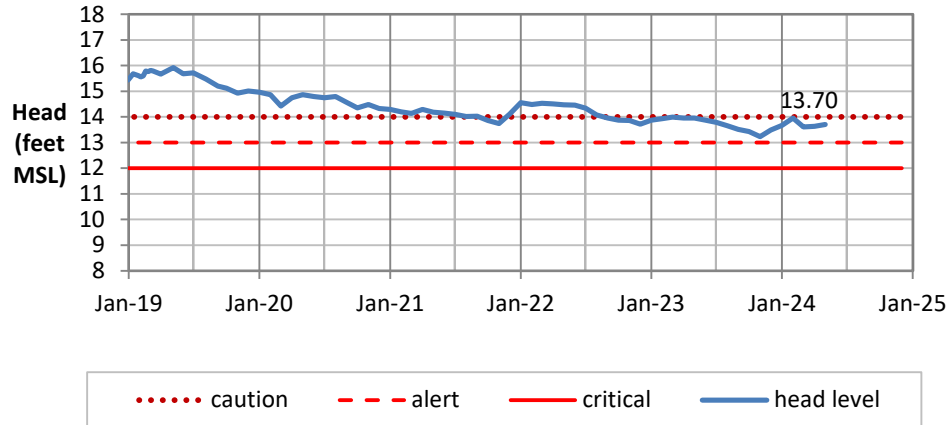

Head Report

Kaimukī 05/01/24

Beretania 05/01/24

Kalihi 05/01/24

Head Report

Moanalua 05/01/24

Hālawā 05/01/24

Kalauao 05/03/24

Head Report

Pearl City 05/07/24

Waipahu 05/01/24

Hō'ae'ae-Kunia 05/01/24

Head Report

Head Report

HONOLULU WATERSHED AREA Rainfall Intake

Monthly Production