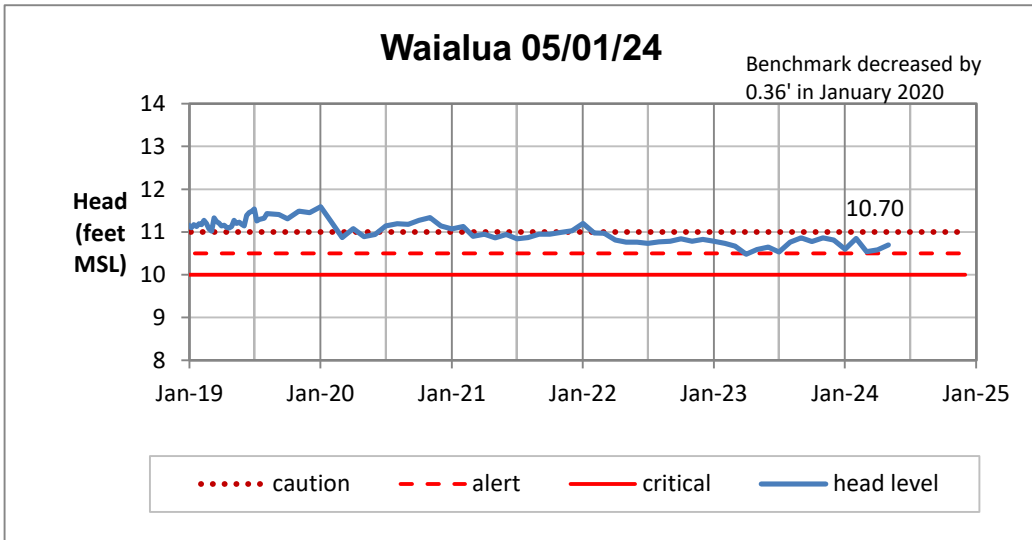

Head Report

Pearl City 05/07/24

Waipahu 05/01/24

Hō'ae'ae-Kunia 05/01/24

Head Report

Head Report

HONOLULU WATERSHED AREA Rainfall Intake

Monthly Production