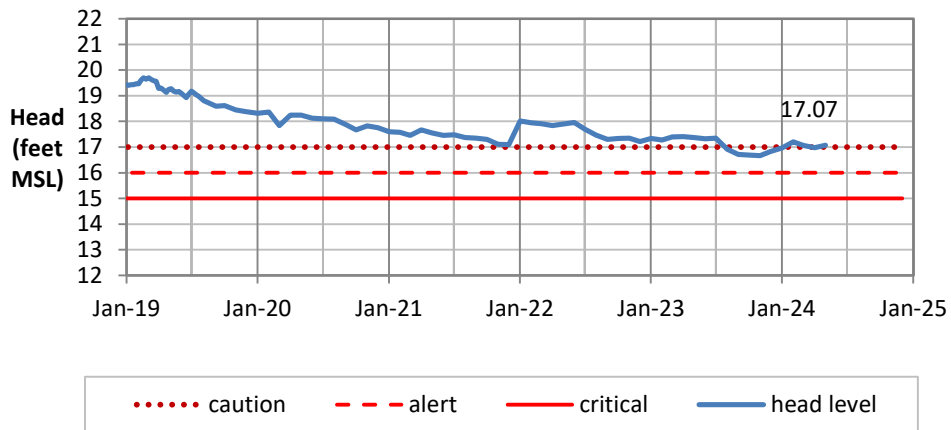

Head Report

Kaimukī 05/01/24

Beretania 05/01/24

Kalihi 05/01/24

Head Report

Moanalua 05/01/24

Hālawā 05/01/24

Kalauao 05/03/24

Head Report

Pearl City 05/07/24

Waipahu 05/01/24

Hō'ae'ae-Kunia 05/01/24

Head Report

Head Report

HONOLULU WATERSHED AREA Rainfall Intake

Monthly Production