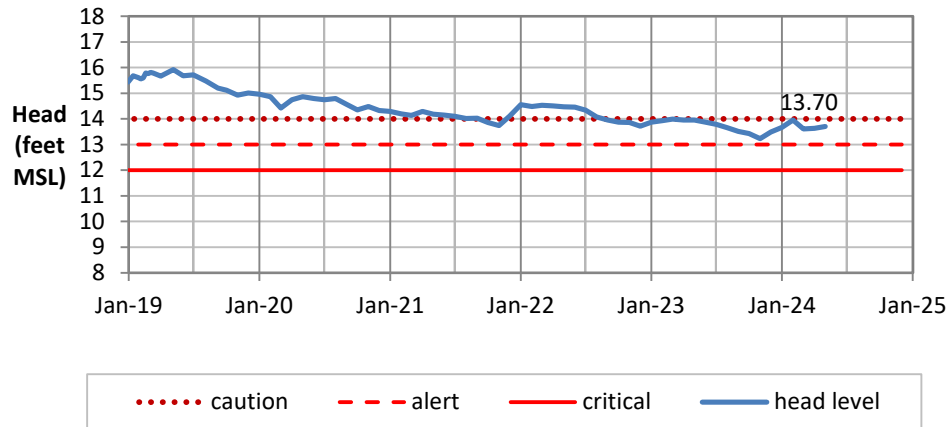

Head Report

Kaimukī 05/01/24

Beretania 05/01/24

Kalihi 05/01/24

Head Report

Moanalua 05/01/24

Hālawā 05/01/24

Kalauao 05/03/24

Head Report

Pearl City 05/07/24

Waipahu 05/01/24

Hō'ae'ae-Kunia 05/01/24

Head Report

Head Report

HONOLULU WATERSHED AREA Rainfall Intake

Monthly Production