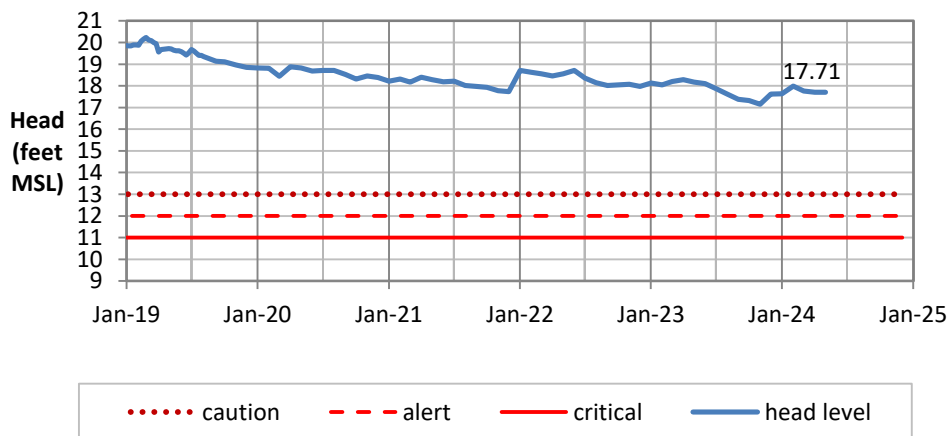

Head Report

Pearl City 05/07/24

Waipahu 05/01/24

Hō'ae'ae-Kunia 05/01/24

Head Report

Head Report

HONOLULU WATERSHED AREA Rainfall Intake

Monthly Production