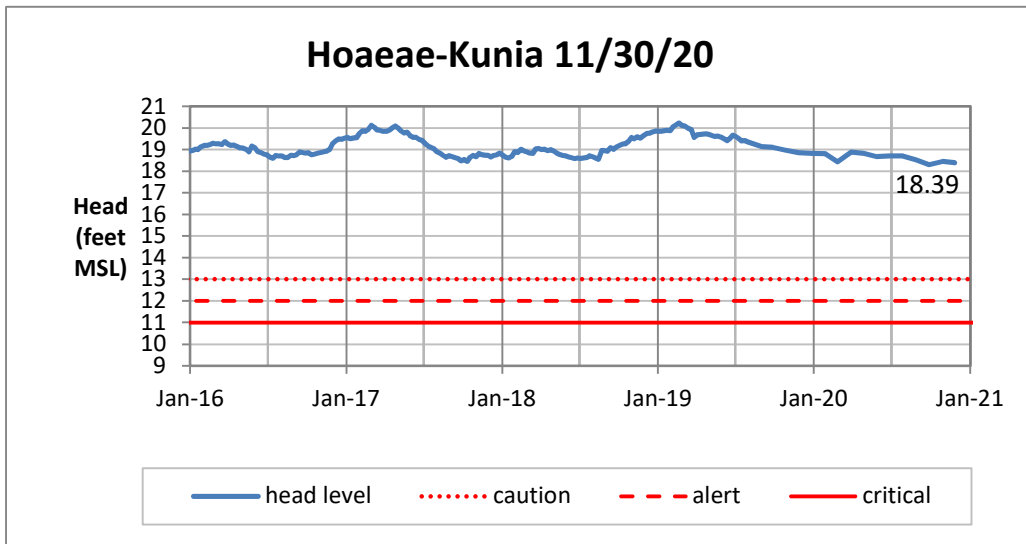

Head Report

Head Report

Head Report

Head Report

Head Report

HONOLULU WATERSHED AREA Rainfall Intake

Monthly Production