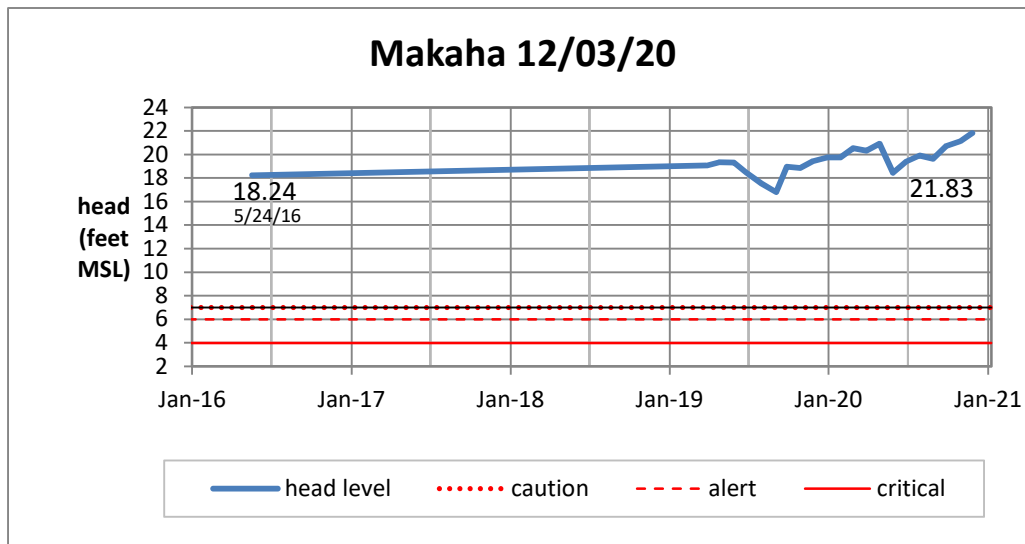

Head Report

Head Report

Head Report

Head Report

Head Report

HONOLULU WATERSHED AREA Rainfall Intake

Monthly Production