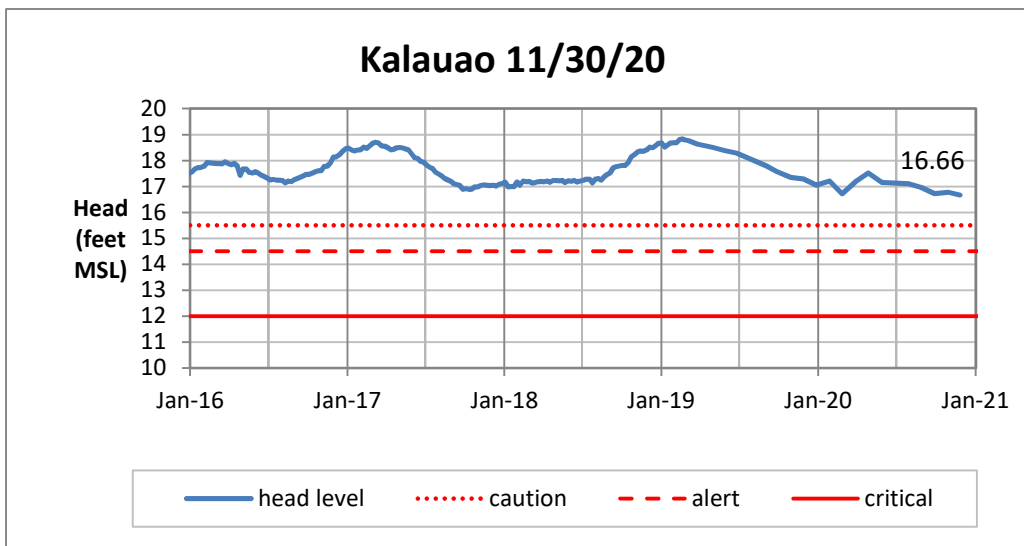

Head Report

Head Report

Head Report

Head Report

Head Report

HONOLULU WATERSHED AREA Rainfall Intake

Monthly Production