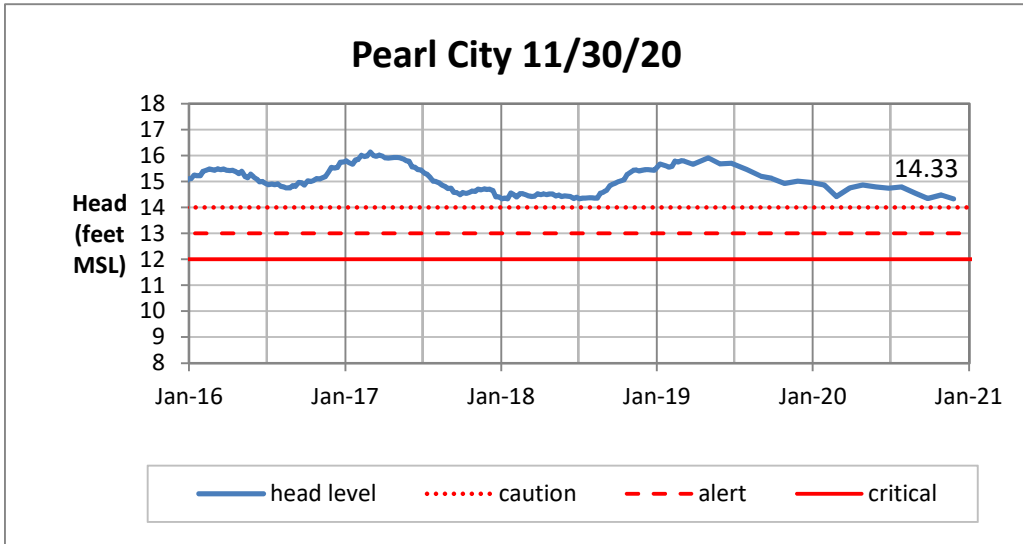

Head Report

Head Report

Head Report

Head Report

Head Report

HONOLULU WATERSHED AREA Rainfall Intake

Monthly Production