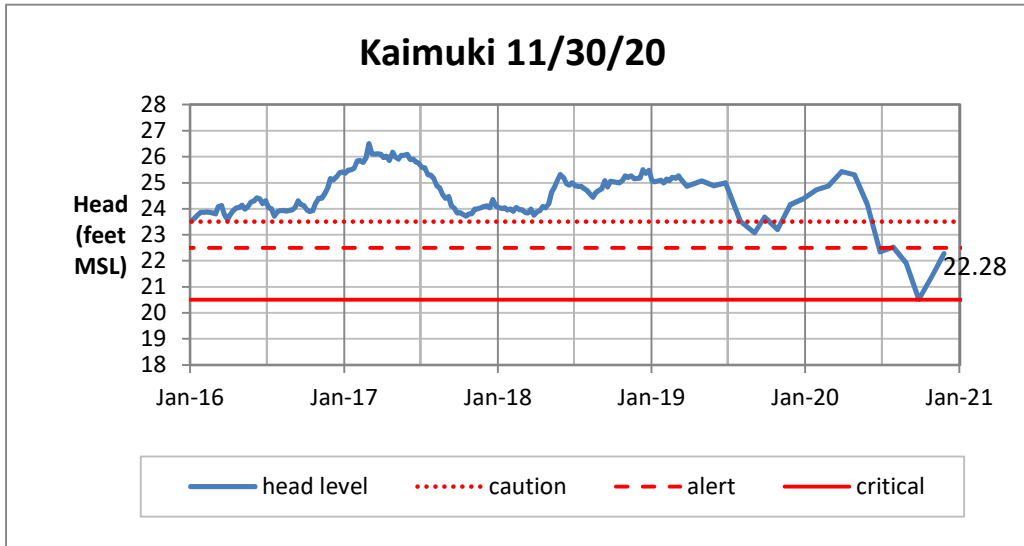

Head Report

Head Report

Head Report

Head Report

Head Report

HONOLULU WATERSHED AREA Rainfall Intake

Monthly Production