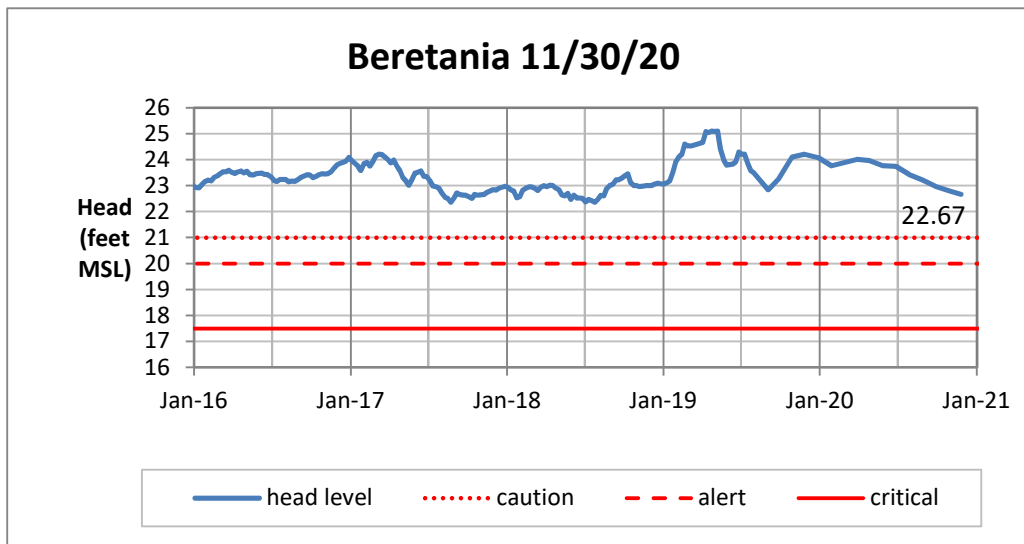

Head Report

Head Report

Head Report

Head Report

Head Report

HONOLULU WATERSHED AREA Rainfall Intake

Monthly Production