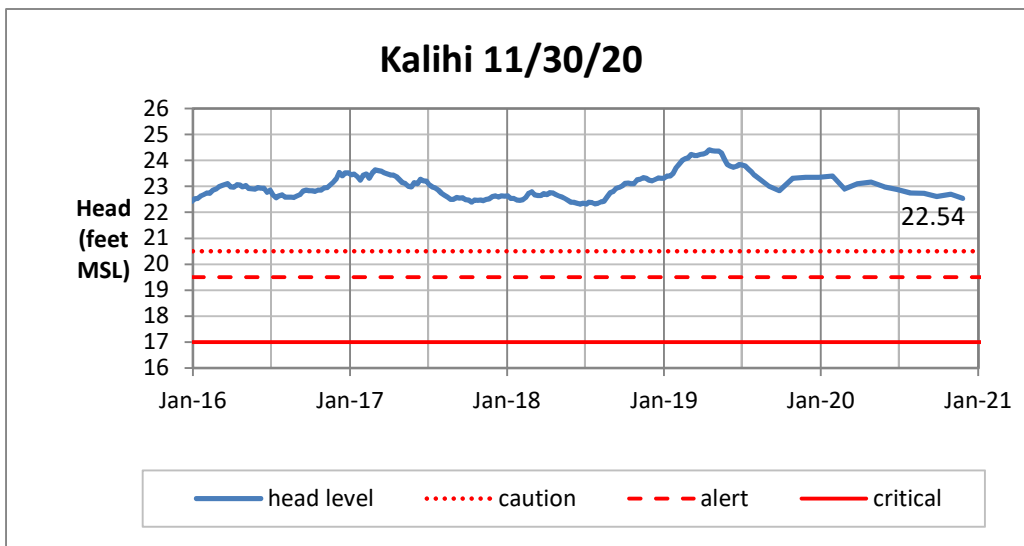

Head Report

Head Report

Head Report

Head Report

Head Report

HONOLULU WATERSHED AREA Rainfall Intake

Monthly Production