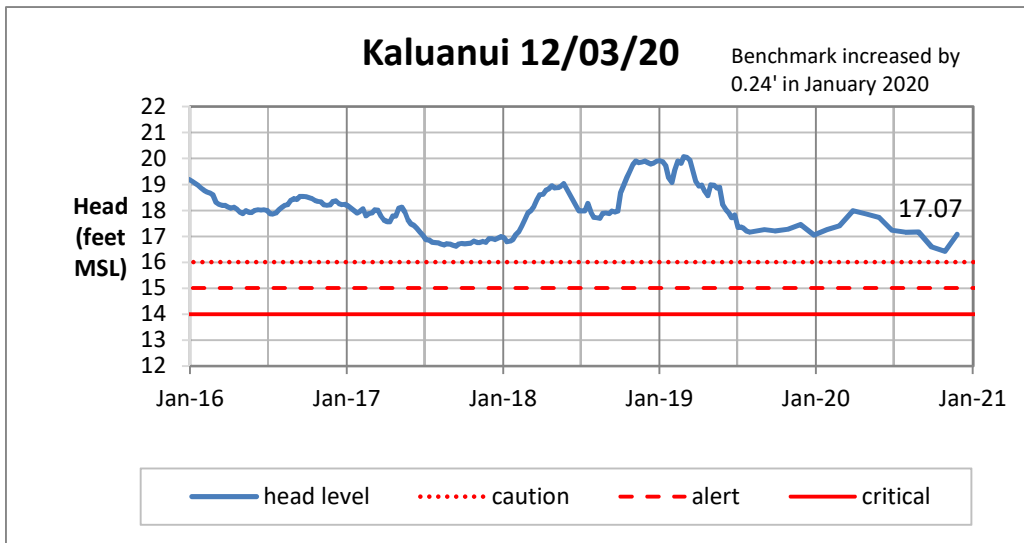

Head Report

Head Report

Head Report

Head Report

Head Report

HONOLULU WATERSHED AREA Rainfall Intake

Monthly Production