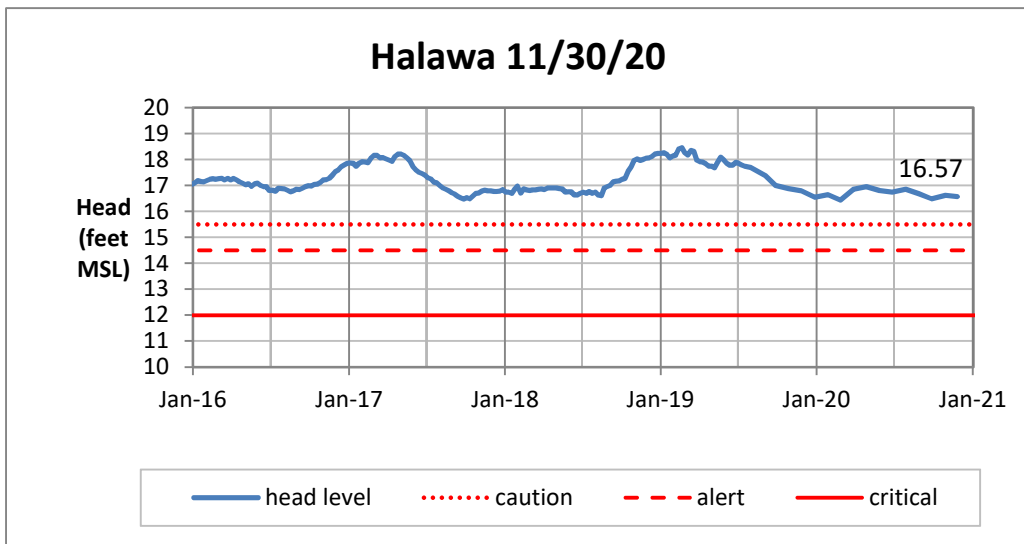

Head Report

Head Report

Head Report

Head Report

Head Report

HONOLULU WATERSHED AREA Rainfall Intake

Monthly Production