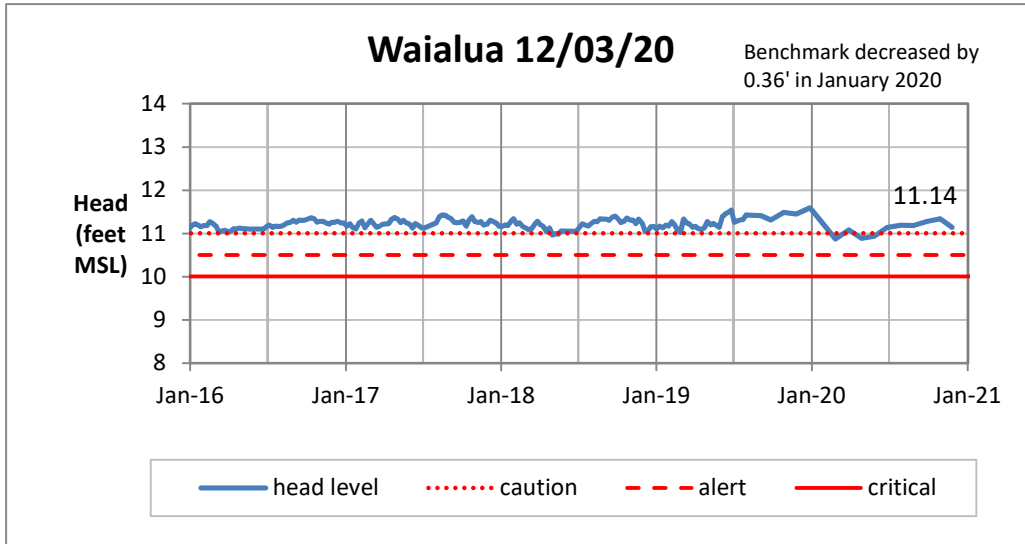

Head Report

Head Report

Head Report

Head Report

Head Report

HONOLULU WATERSHED AREA Rainfall Intake

Monthly Production