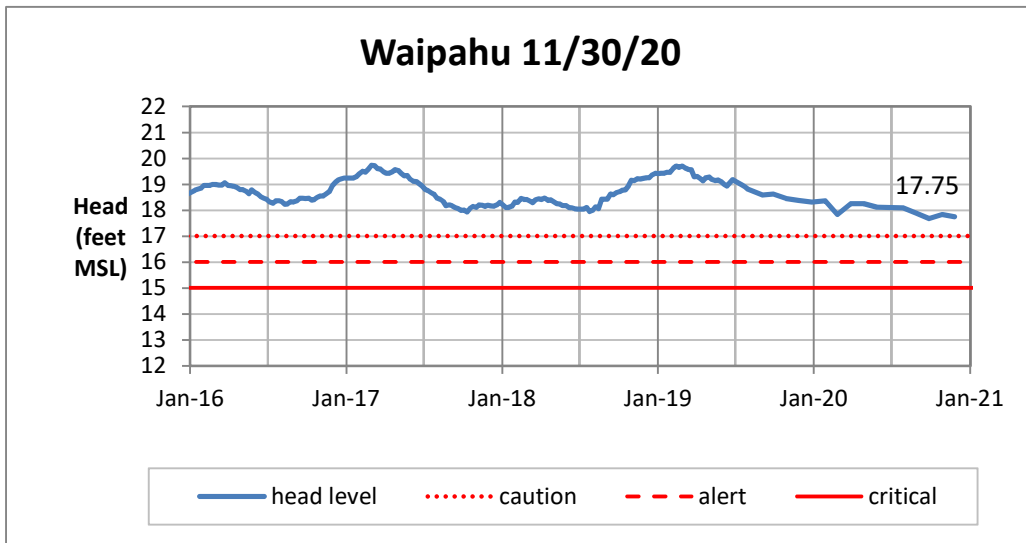

Head Report

Head Report

Head Report

Head Report

Head Report

HONOLULU WATERSHED AREA Rainfall Intake

Monthly Production