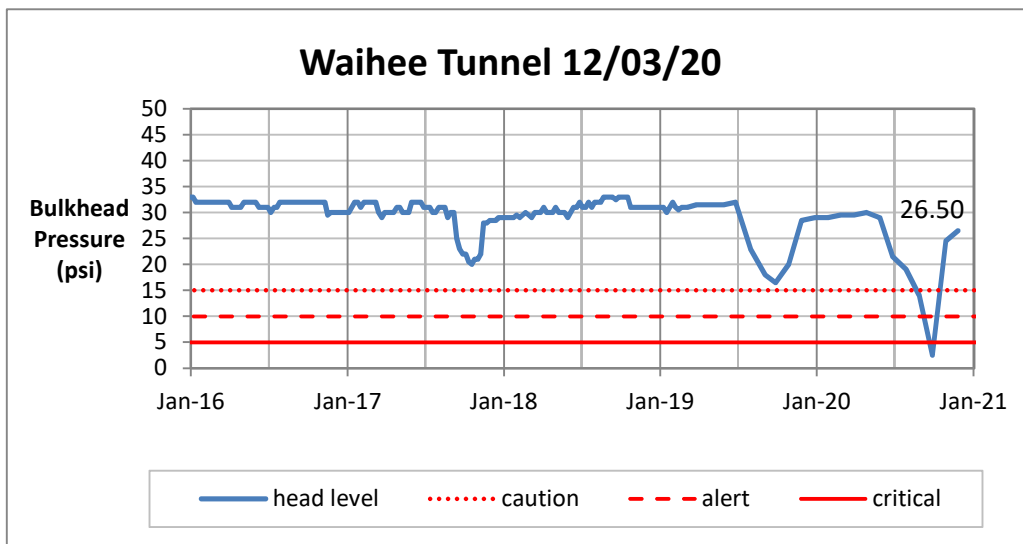

Head Report

Head Report

Head Report

Head Report

Head Report

HONOLULU WATERSHED AREA Rainfall Intake

Monthly Production