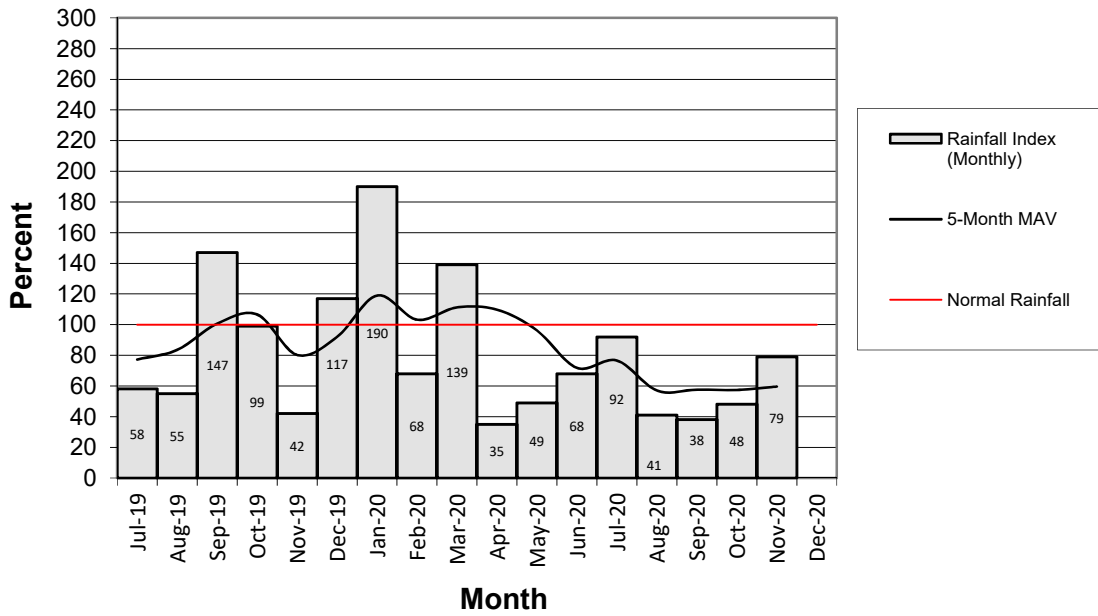

Head Report

Head Report

Head Report

Head Report

Head Report

HONOLULU WATERSHED AREA Rainfall Intake

Monthly Production