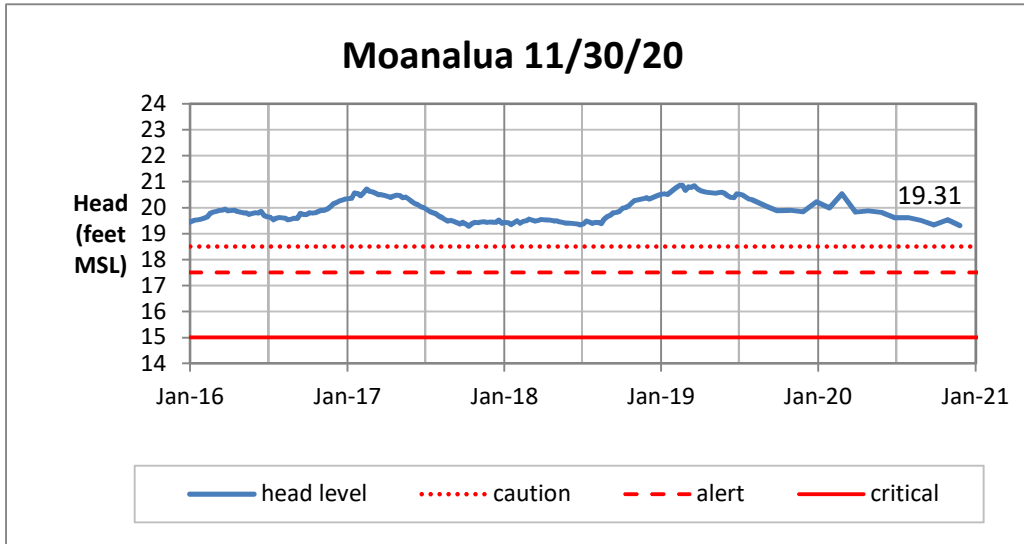

Head Report

Head Report

Head Report

Head Report

Head Report

HONOLULU WATERSHED AREA Rainfall Intake

Monthly Production