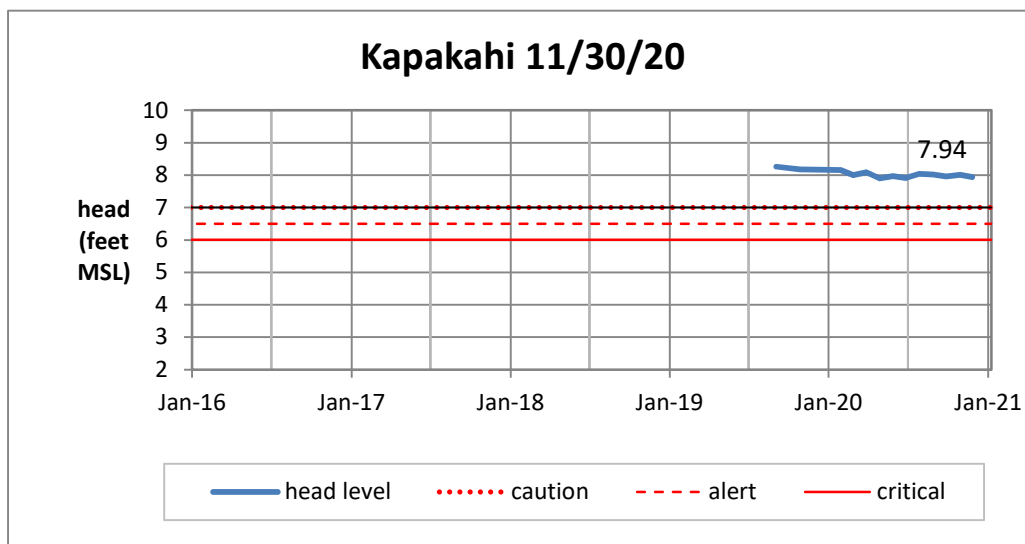

Head Report

Head Report

Head Report

Head Report

Head Report

HONOLULU WATERSHED AREA Rainfall Intake

Monthly Production