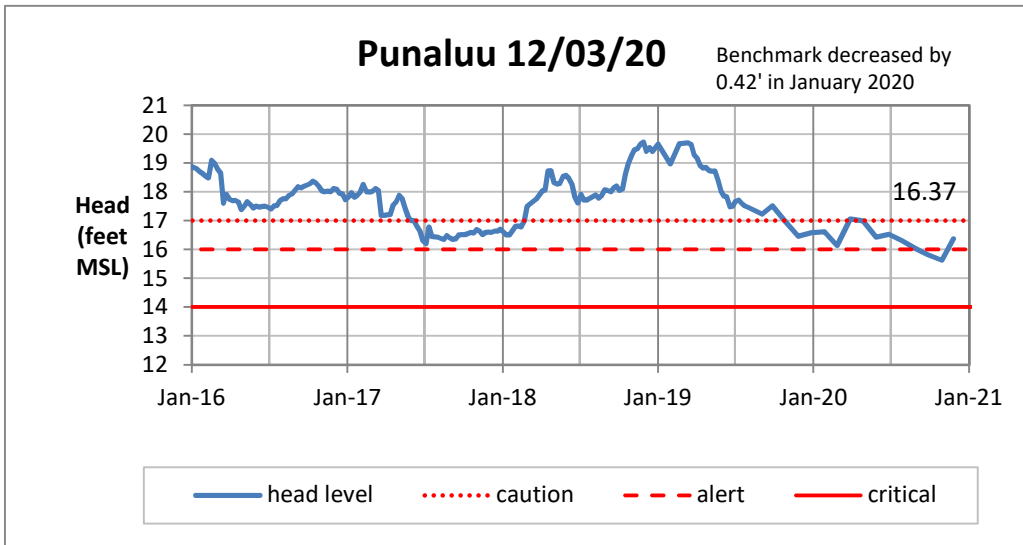

Head Report

Head Report

Head Report

Head Report

Head Report

HONOLULU WATERSHED AREA Rainfall Intake

Monthly Production