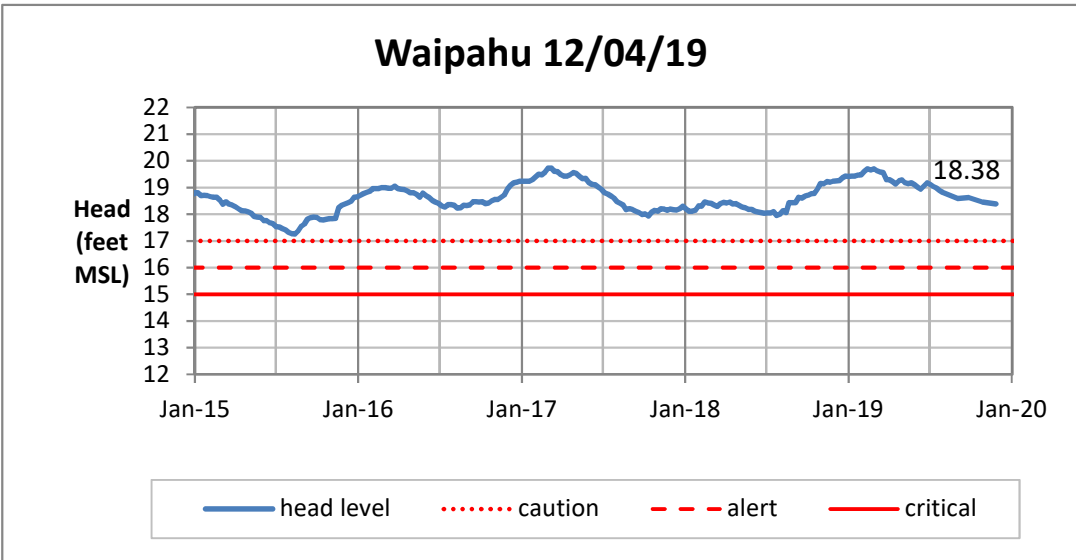

Weekly Head Report

Weekly Head Report

Weekly Head Report

Weekly Head Report

Weekly Head Report

HONOLULU WATERSHED AREA Rainfall Intake

Monthly Production