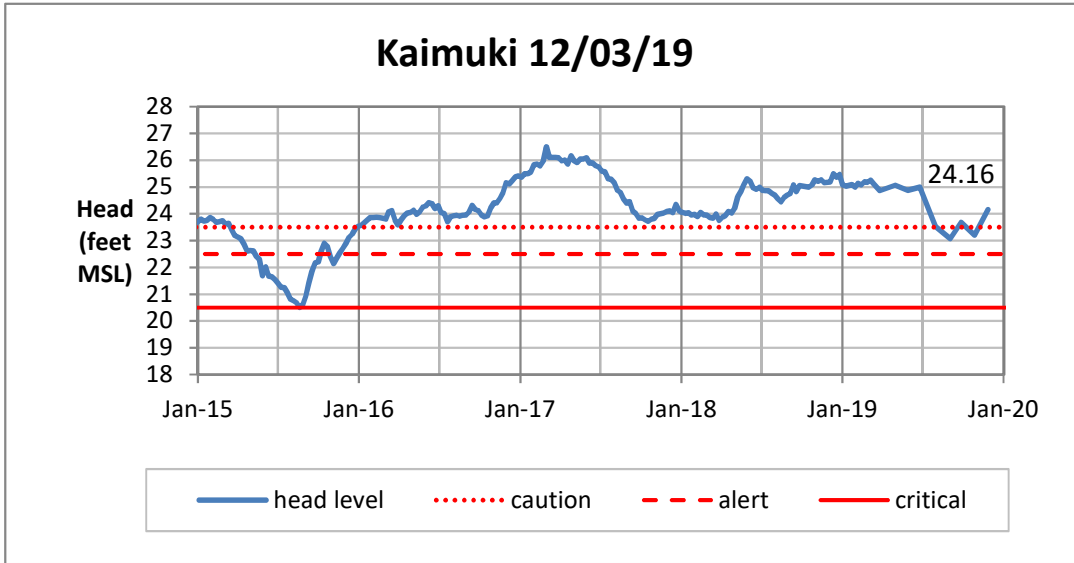

Weekly Head Report

Weekly Head Report

Weekly Head Report

Weekly Head Report

Weekly Head Report

HONOLULU WATERSHED AREA Rainfall Intake

Monthly Production