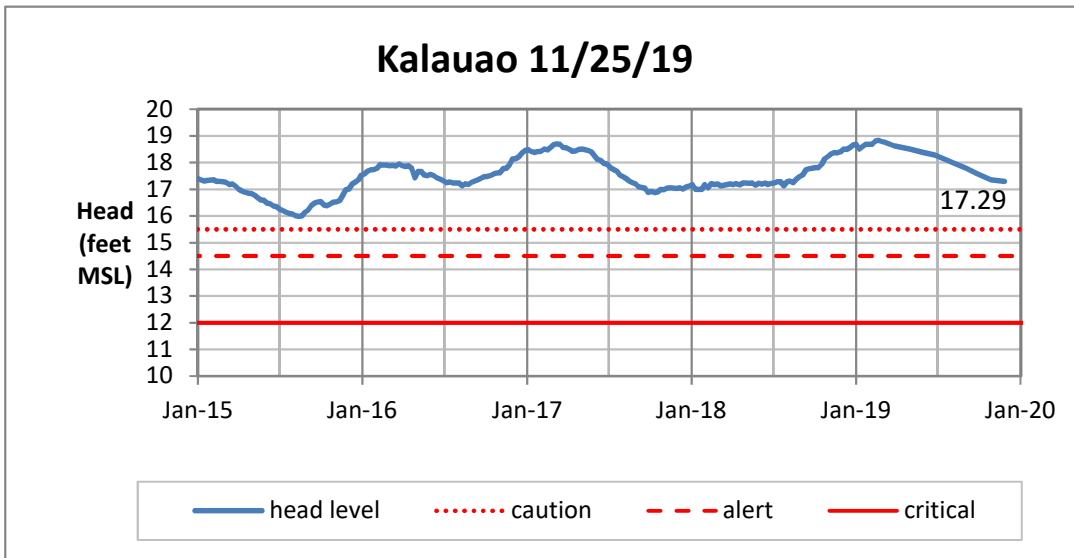

Weekly Head Report

Weekly Head Report

Weekly Head Report

Weekly Head Report

Weekly Head Report

HONOLULU WATERSHED AREA Rainfall Intake

Monthly Production