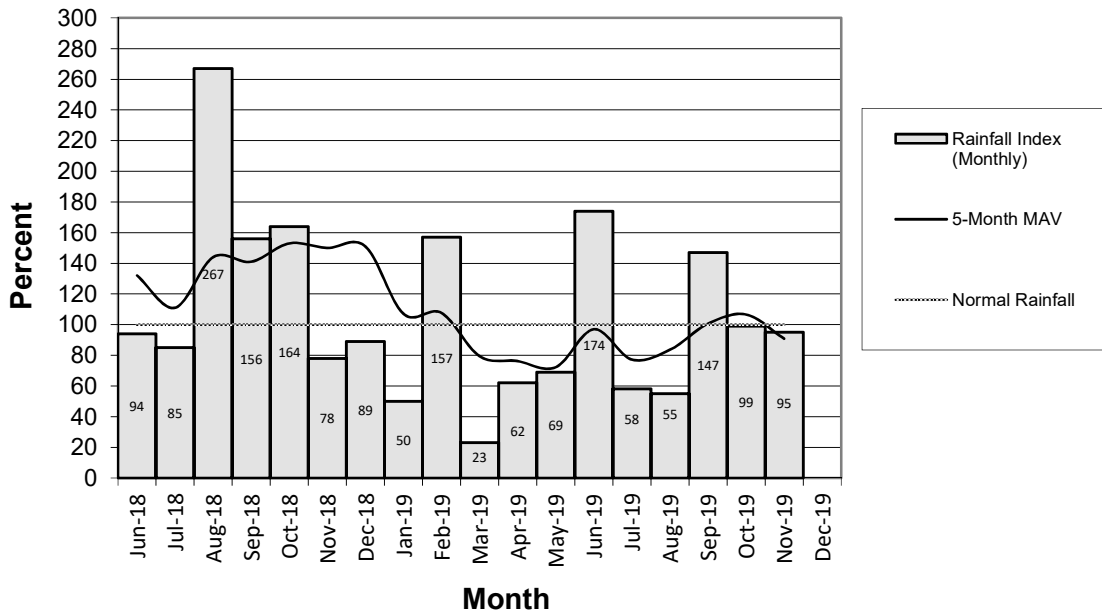

Weekly Head Report

Weekly Head Report

Weekly Head Report

Weekly Head Report

Weekly Head Report

HONOLULU WATERSHED AREA Rainfall Intake

Monthly Production