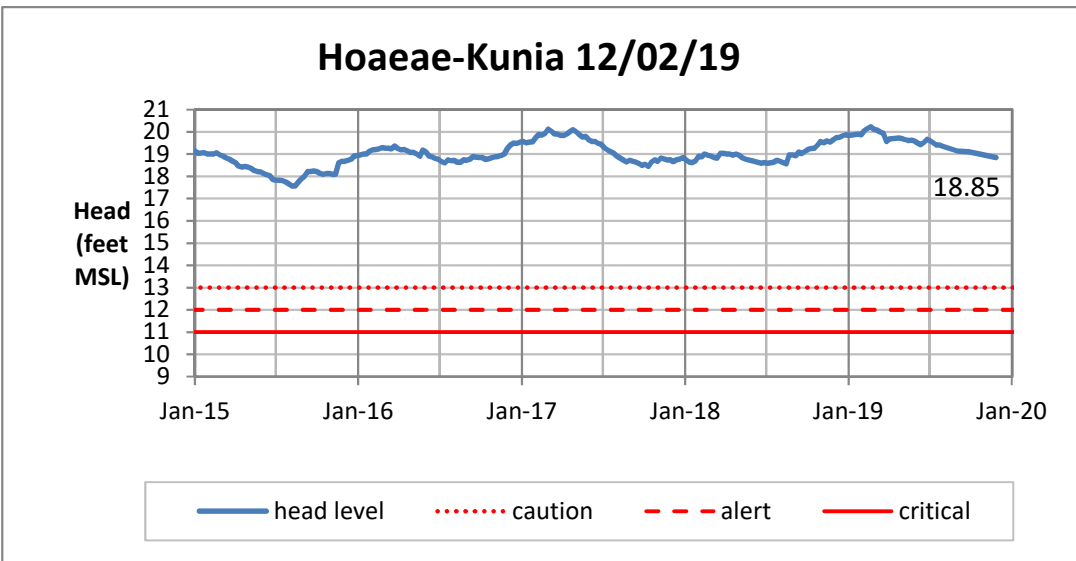

Weekly Head Report

Weekly Head Report

Weekly Head Report

Weekly Head Report

Weekly Head Report

HONOLULU WATERSHED AREA Rainfall Intake

Monthly Production