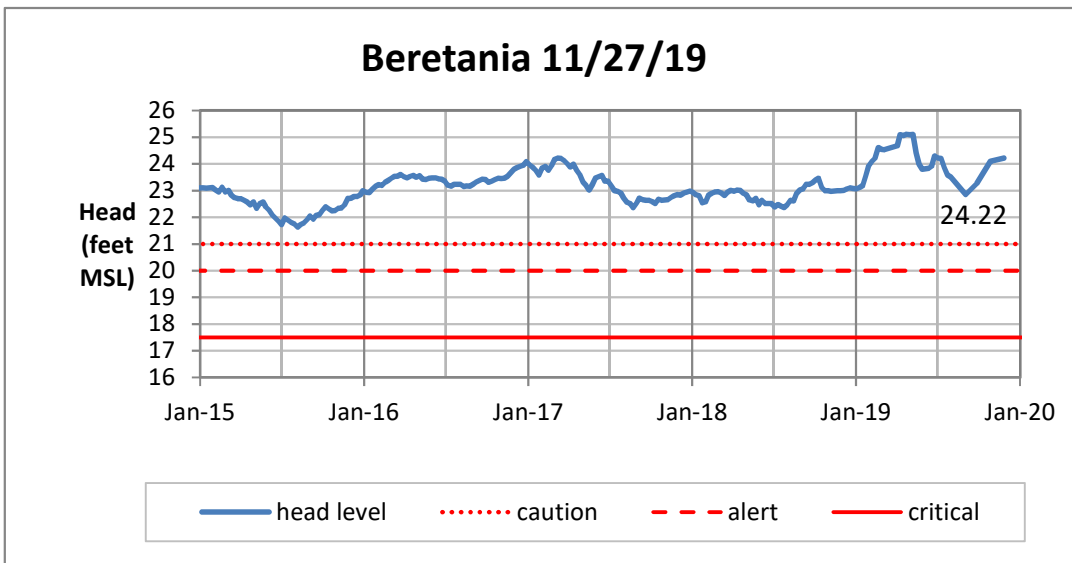

Weekly Head Report

Weekly Head Report

Weekly Head Report

Weekly Head Report

Weekly Head Report

HONOLULU WATERSHED AREA Rainfall Intake

Monthly Production