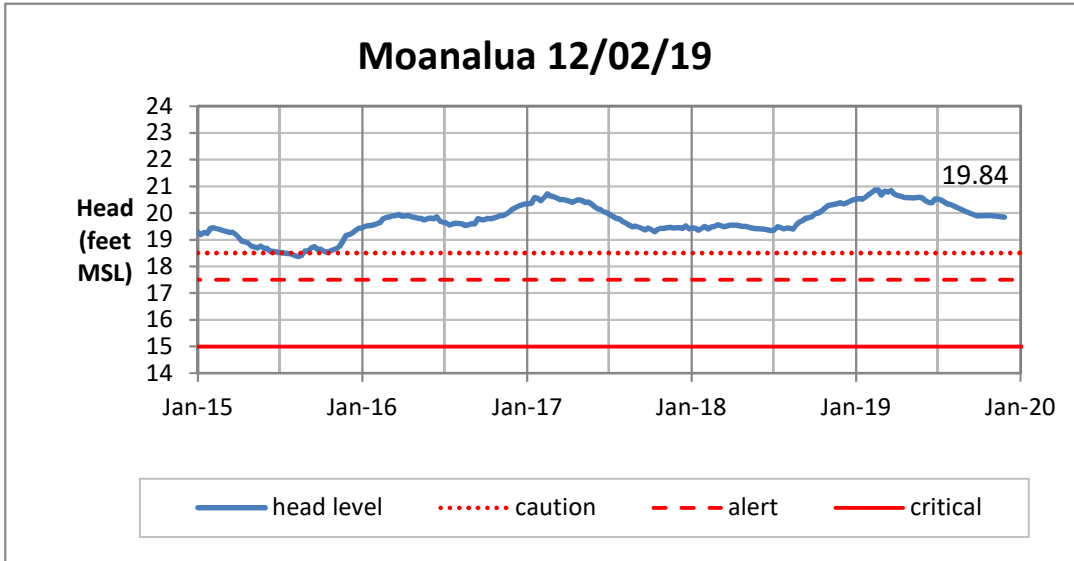

Weekly Head Report

Weekly Head Report

Weekly Head Report

Weekly Head Report

Weekly Head Report

HONOLULU WATERSHED AREA Rainfall Intake

Monthly Production