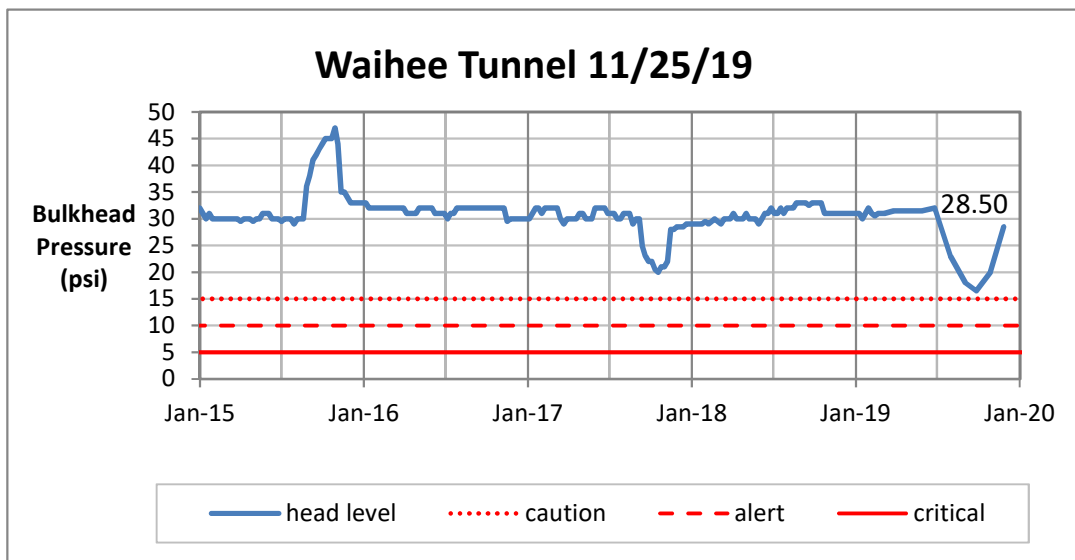

Weekly Head Report

Weekly Head Report

Weekly Head Report

Weekly Head Report

Weekly Head Report

HONOLULU WATERSHED AREA Rainfall Intake

Monthly Production