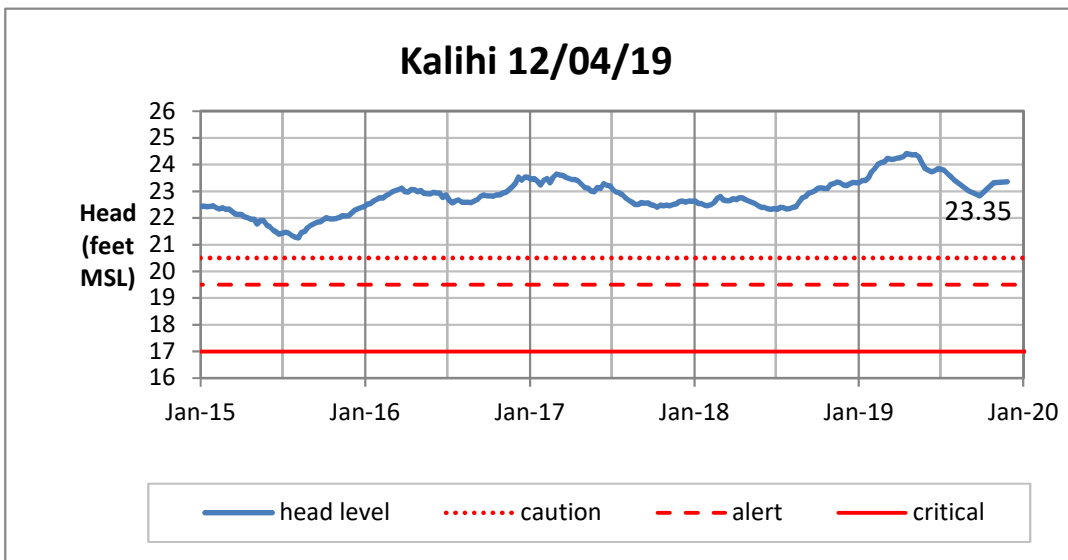

Weekly Head Report

Weekly Head Report

Weekly Head Report

Weekly Head Report

Weekly Head Report

HONOLULU WATERSHED AREA Rainfall Intake

Monthly Production