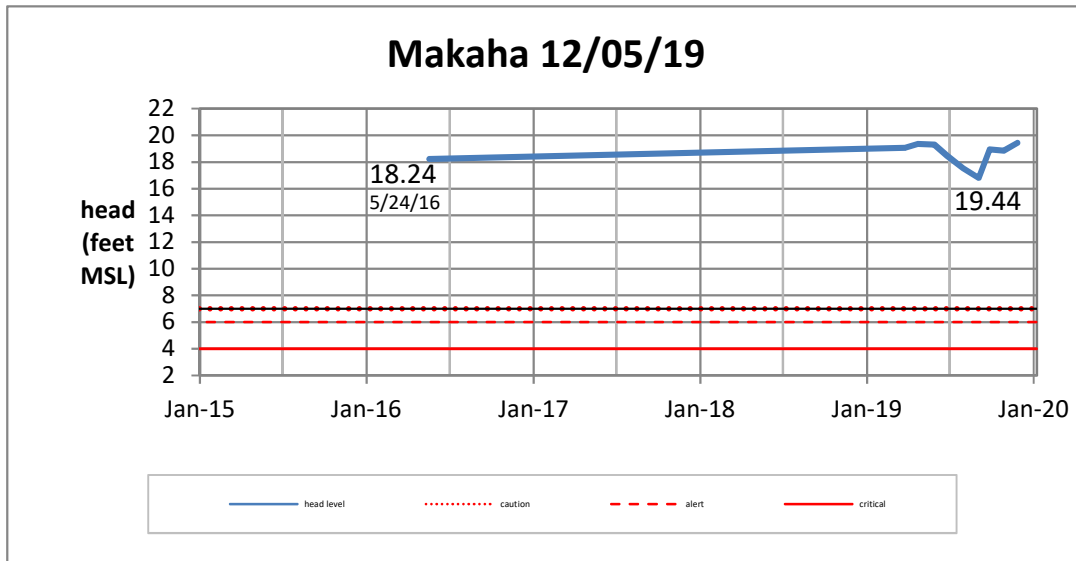

Weekly Head Report

Weekly Head Report

Weekly Head Report

Weekly Head Report

Weekly Head Report

HONOLULU WATERSHED AREA Rainfall Intake

Monthly Production