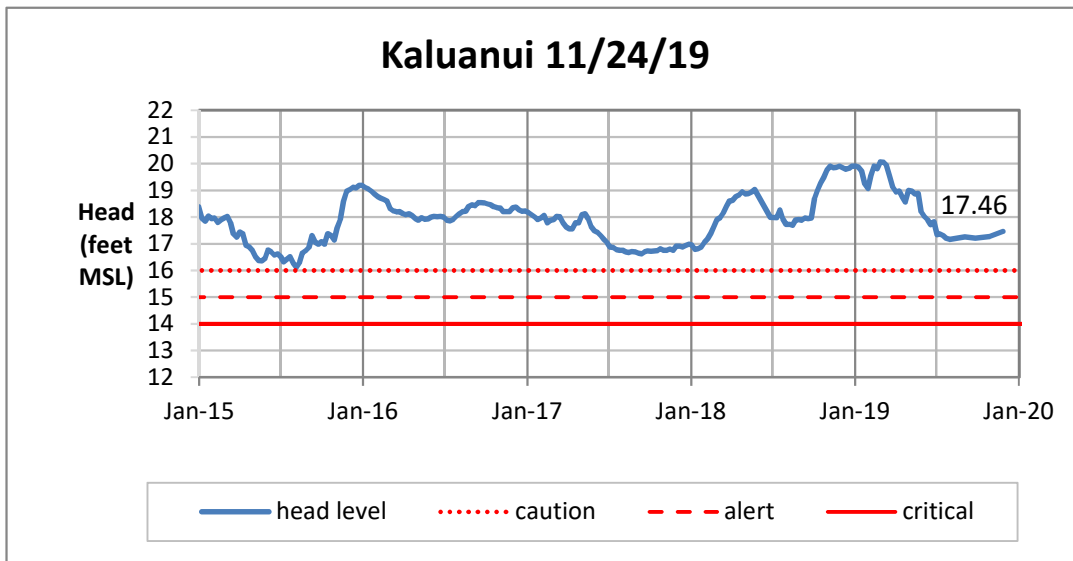

Weekly Head Report

Weekly Head Report

Weekly Head Report

Weekly Head Report

Weekly Head Report

HONOLULU WATERSHED AREA Rainfall Intake

Monthly Production