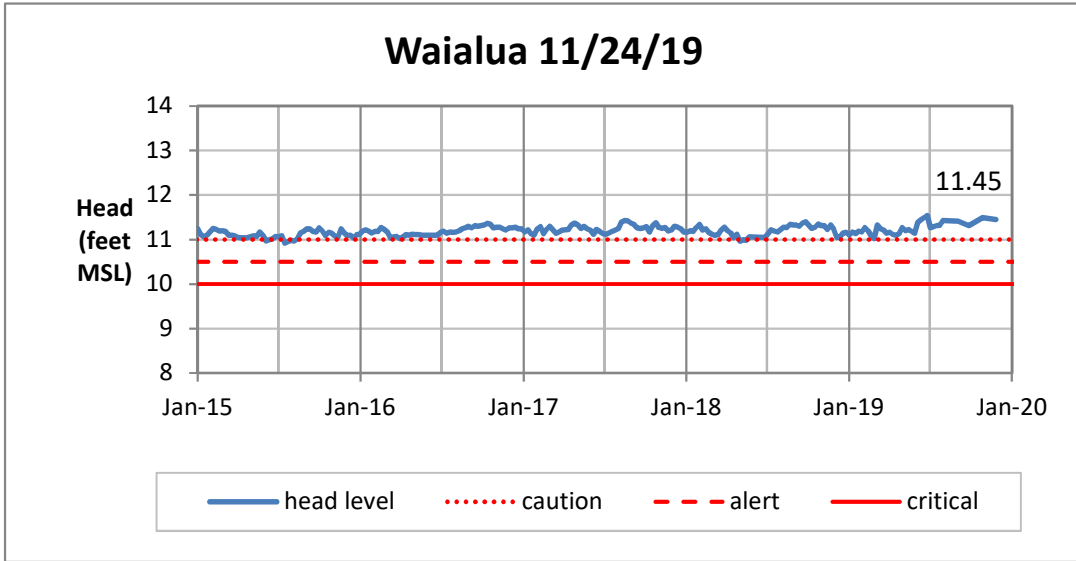

Weekly Head Report

Weekly Head Report

Weekly Head Report

Weekly Head Report

Weekly Head Report

HONOLULU WATERSHED AREA Rainfall Intake

Monthly Production