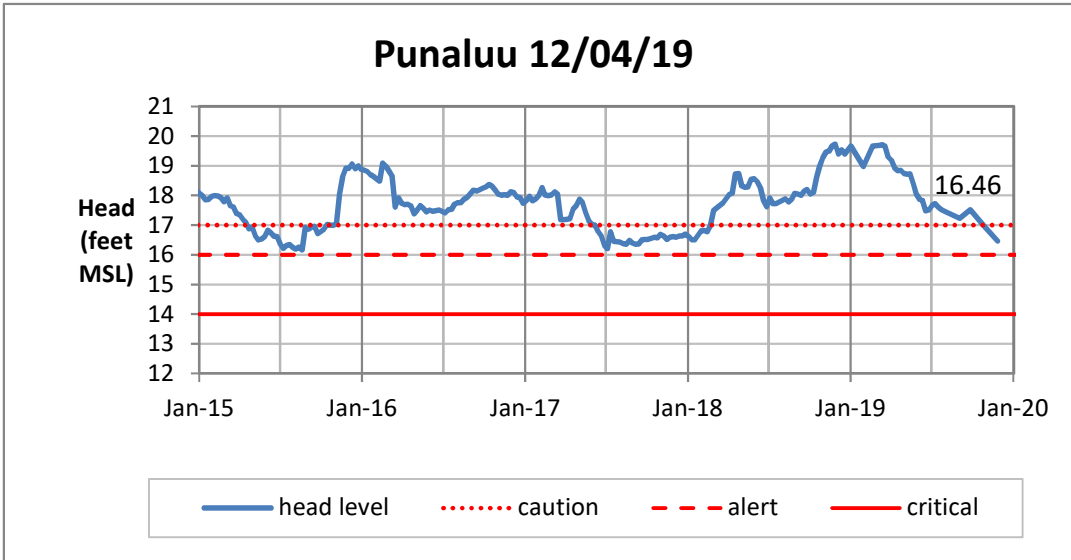

Weekly Head Report

Weekly Head Report

Weekly Head Report

Weekly Head Report

Weekly Head Report

HONOLULU WATERSHED AREA Rainfall Intake

Monthly Production