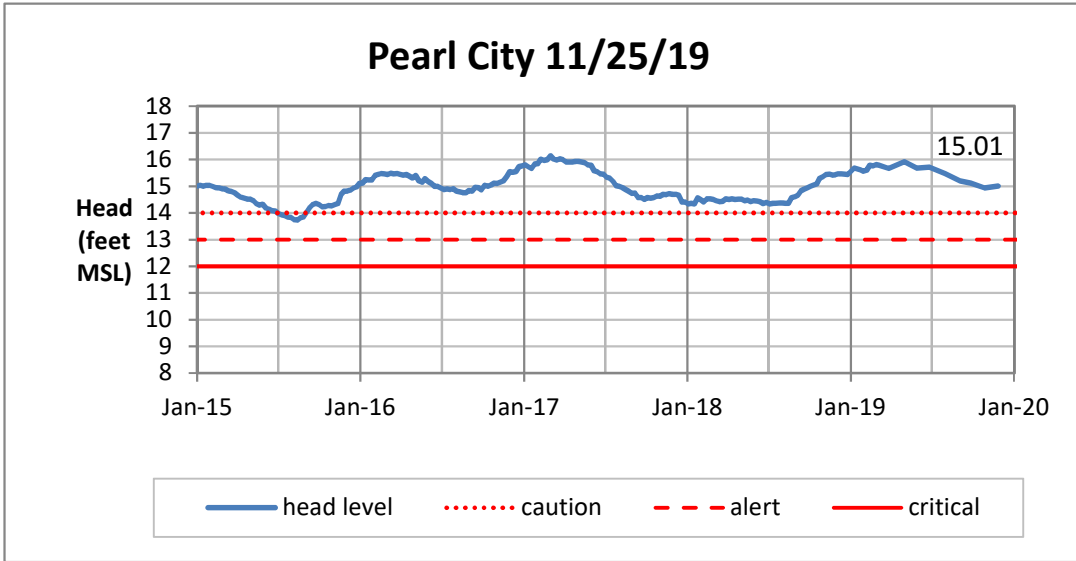

Weekly Head Report

Weekly Head Report

Weekly Head Report

Weekly Head Report

Weekly Head Report

HONOLULU WATERSHED AREA Rainfall Intake

Monthly Production