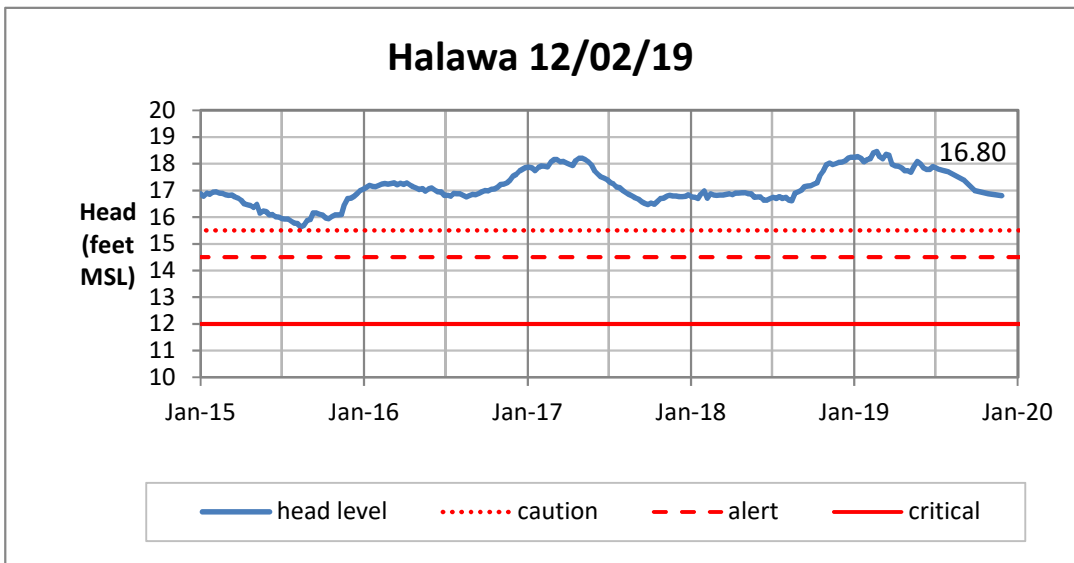

Weekly Head Report

Weekly Head Report

Weekly Head Report

Weekly Head Report

Weekly Head Report

HONOLULU WATERSHED AREA Rainfall Intake

Monthly Production