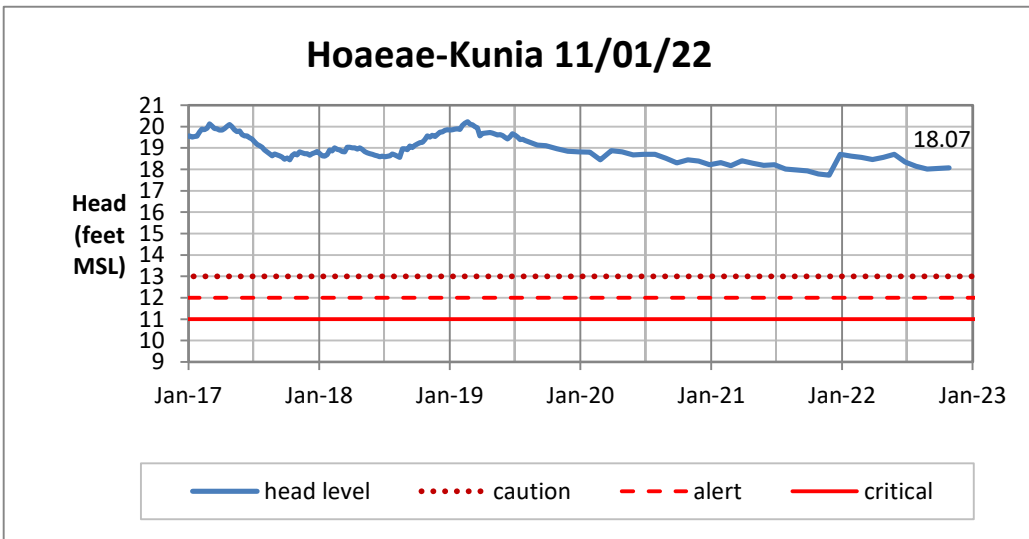

Head Report

Head Report

Head Report

Head Report

Head Report

HONOLULU WATERSHED AREA Rainfall Intake

Monthly Production