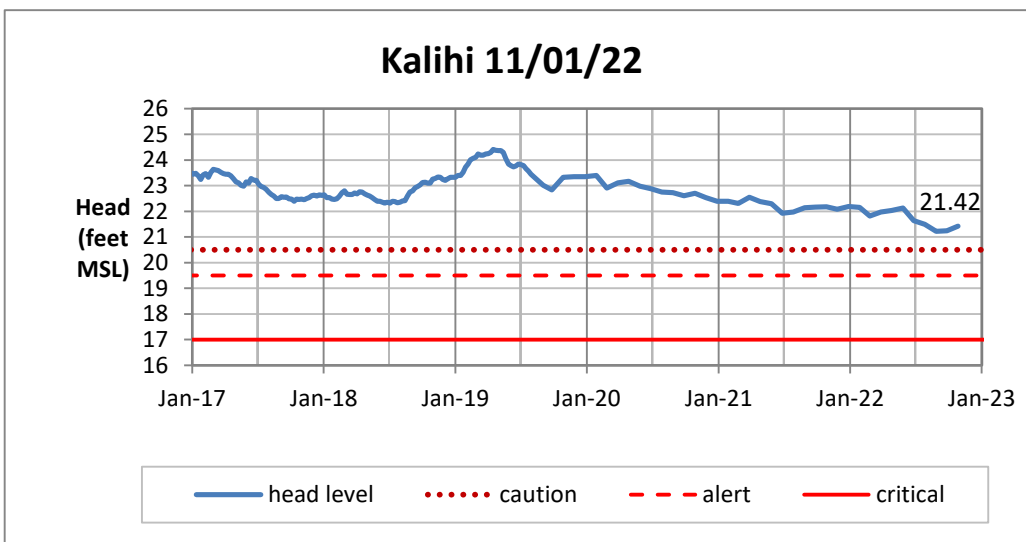

Head Report

Head Report

Head Report

Head Report

Head Report

HONOLULU WATERSHED AREA Rainfall Intake

Monthly Production