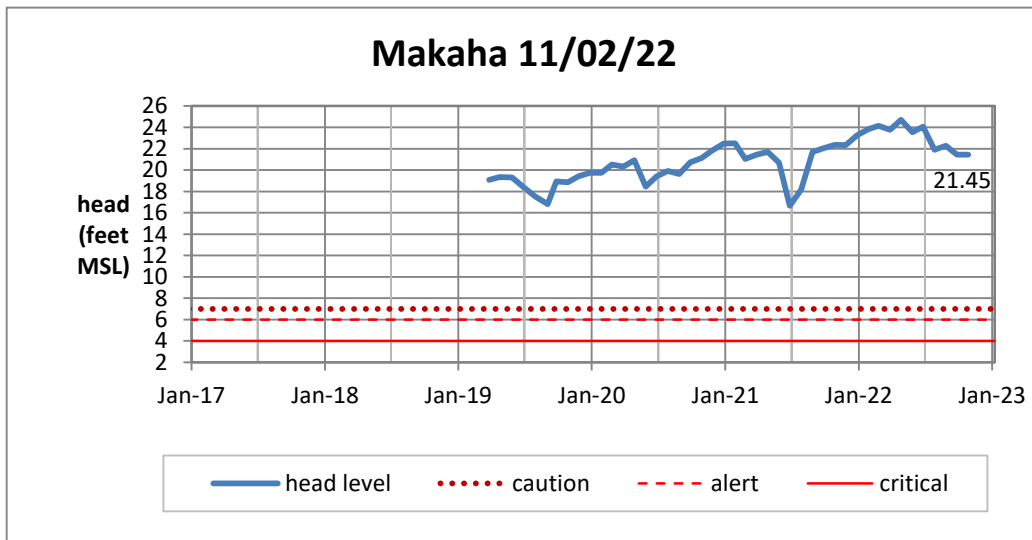

Head Report

Head Report

Head Report

Head Report

Head Report

HONOLULU WATERSHED AREA Rainfall Intake

Monthly Production