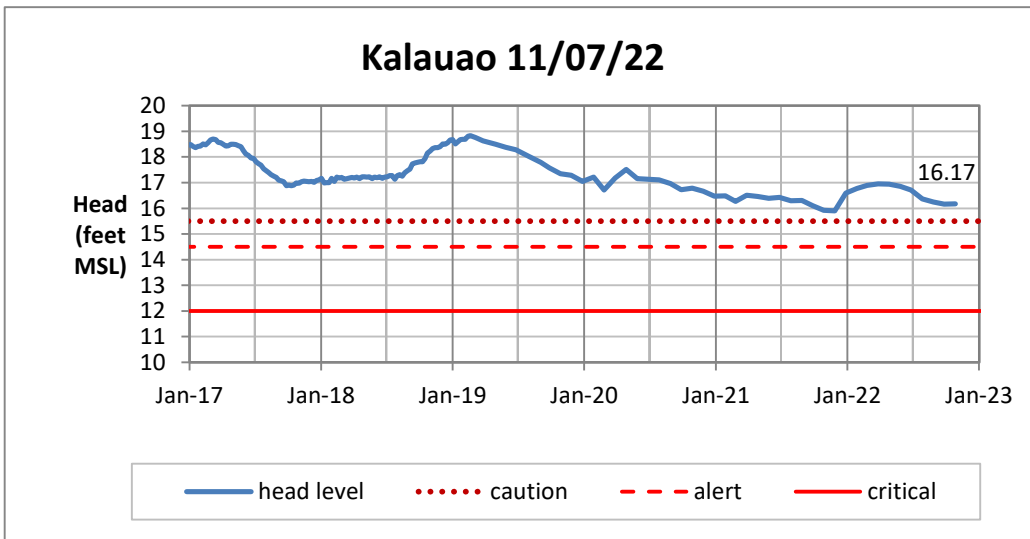

Head Report

Head Report

Head Report

Head Report

Head Report

HONOLULU WATERSHED AREA Rainfall Intake

Monthly Production