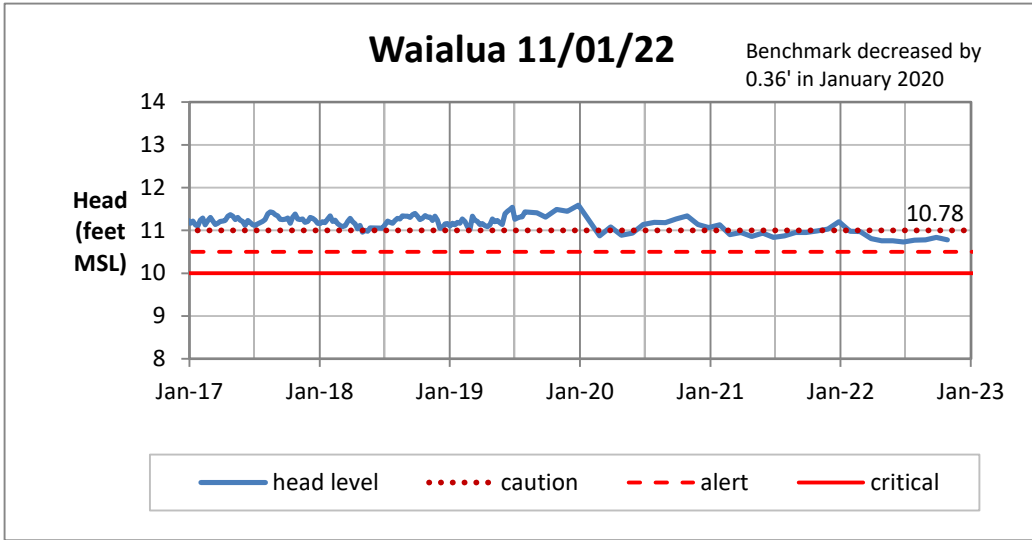

Head Report

Head Report

Head Report

Head Report

Head Report

HONOLULU WATERSHED AREA Rainfall Intake

Monthly Production