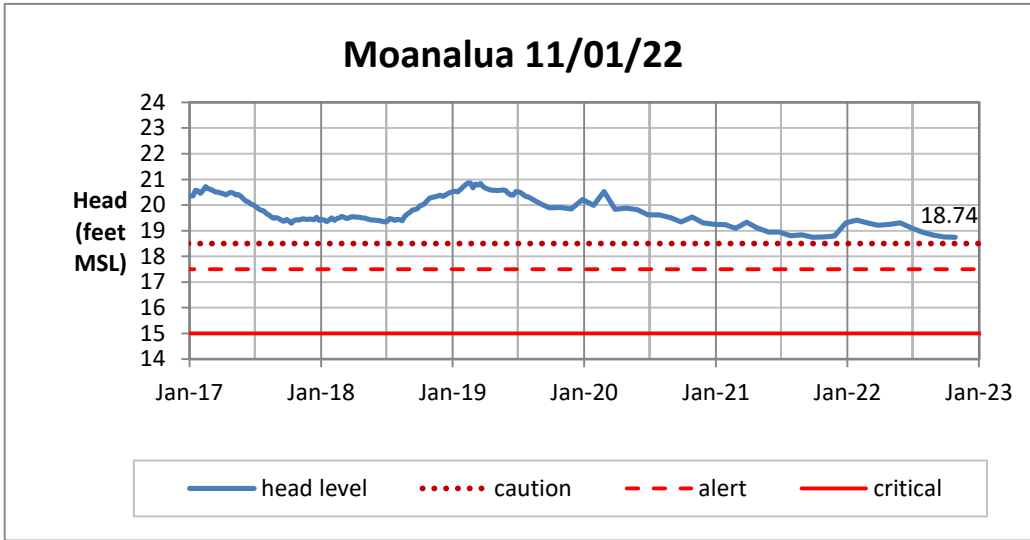

Head Report

Head Report

Head Report

Head Report

Head Report

HONOLULU WATERSHED AREA Rainfall Intake

Monthly Production