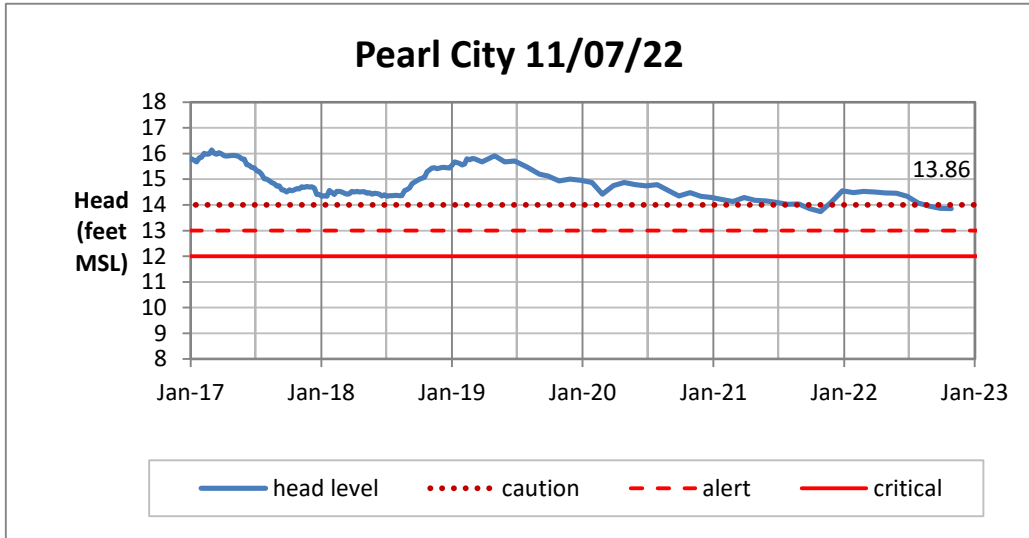

Head Report

Head Report

Head Report

Head Report

Head Report

HONOLULU WATERSHED AREA Rainfall Intake

Monthly Production