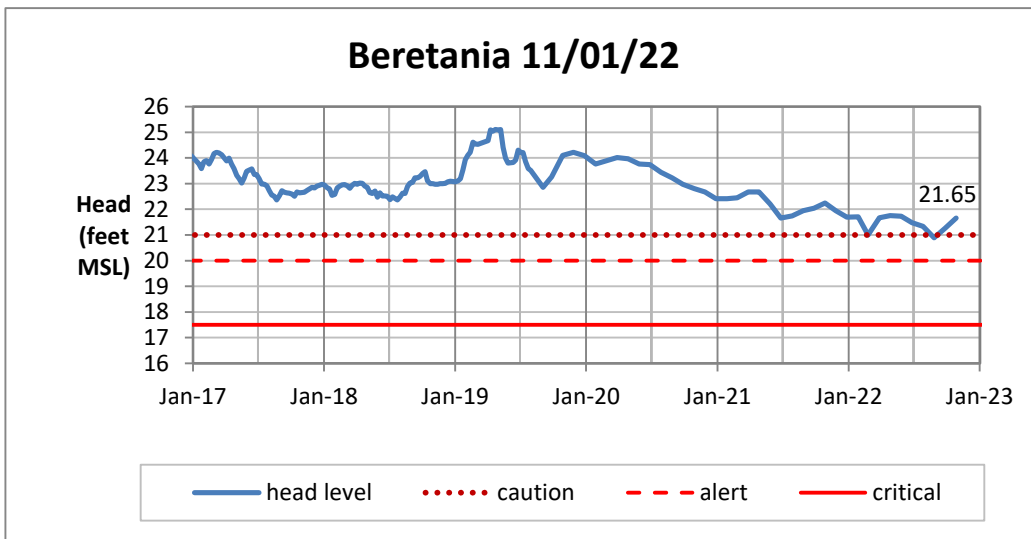

Head Report

Head Report

Head Report

Head Report

Head Report

HONOLULU WATERSHED AREA Rainfall Intake

Monthly Production