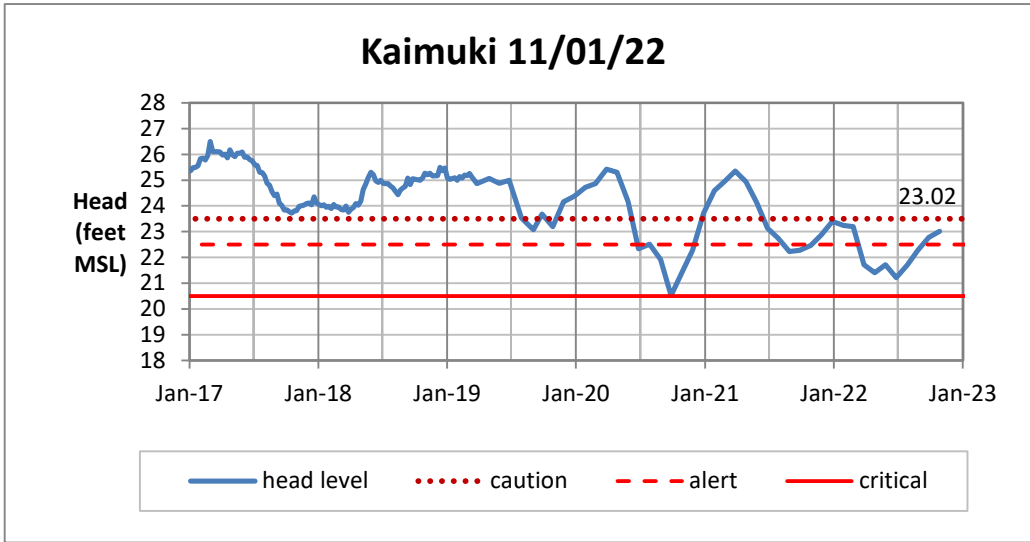

Head Report

Head Report

Head Report

Head Report

Head Report

HONOLULU WATERSHED AREA Rainfall Intake

Monthly Production