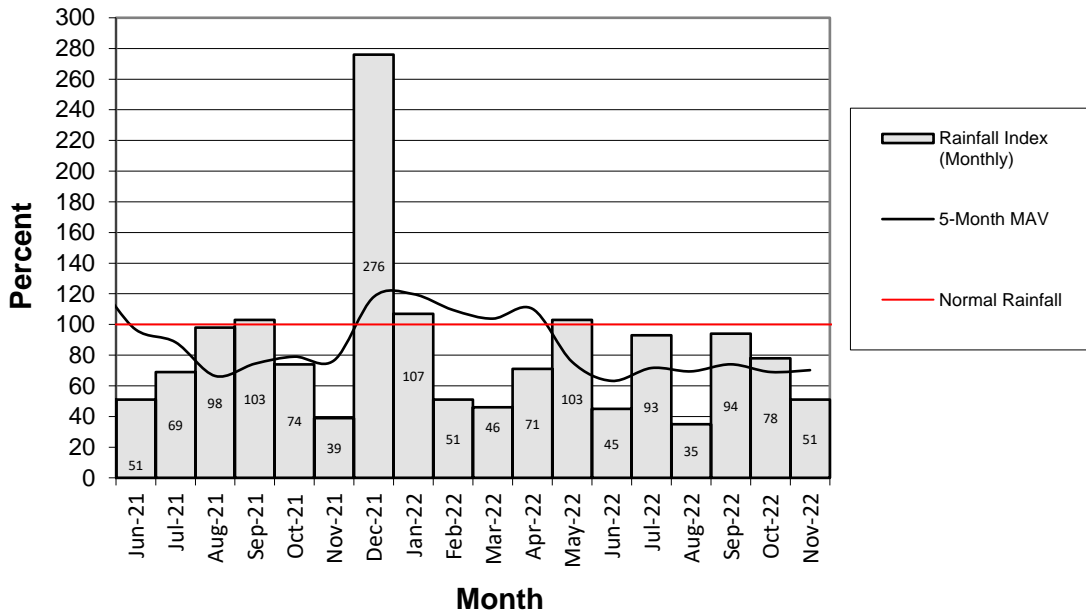

Head Report

Head Report

Head Report

Head Report

Head Report

HONOLULU WATERSHED AREA Rainfall Intake

Monthly Production