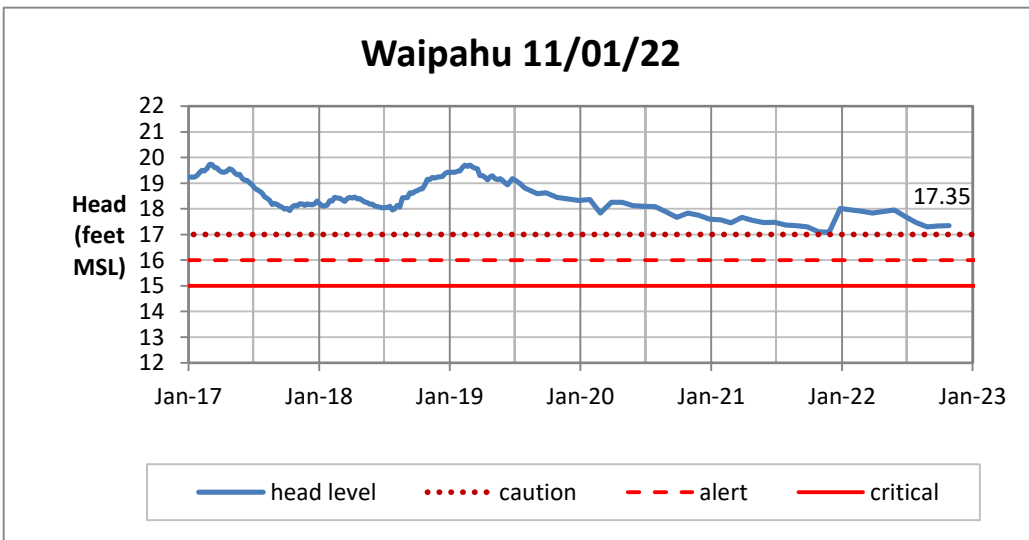

Head Report

Head Report

Head Report

Head Report

Head Report

HONOLULU WATERSHED AREA Rainfall Intake

Monthly Production