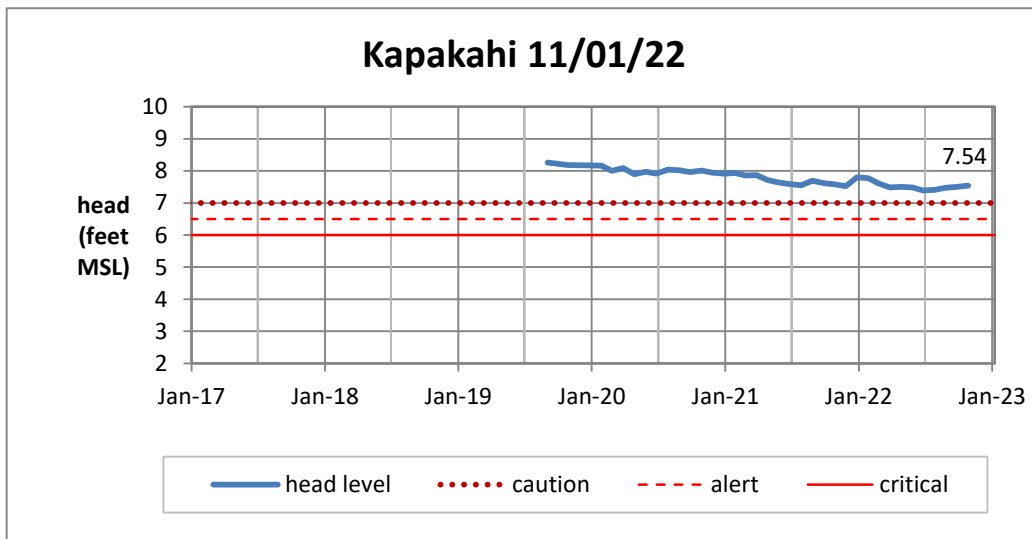

Head Report

Head Report

Head Report

Head Report

Head Report

HONOLULU WATERSHED AREA Rainfall Intake

Monthly Production