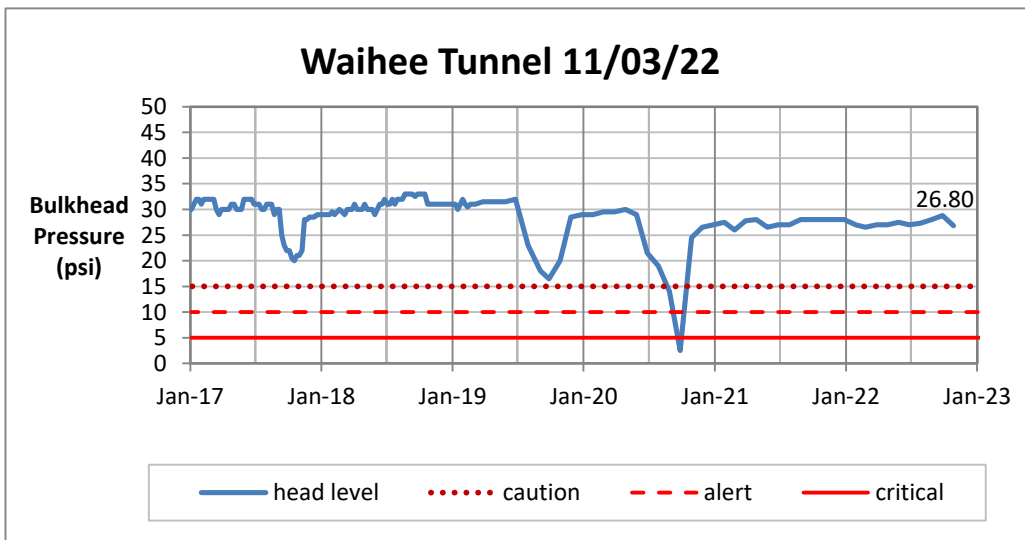

Head Report

Head Report

Head Report

Head Report

Head Report

HONOLULU WATERSHED AREA Rainfall Intake

Monthly Production