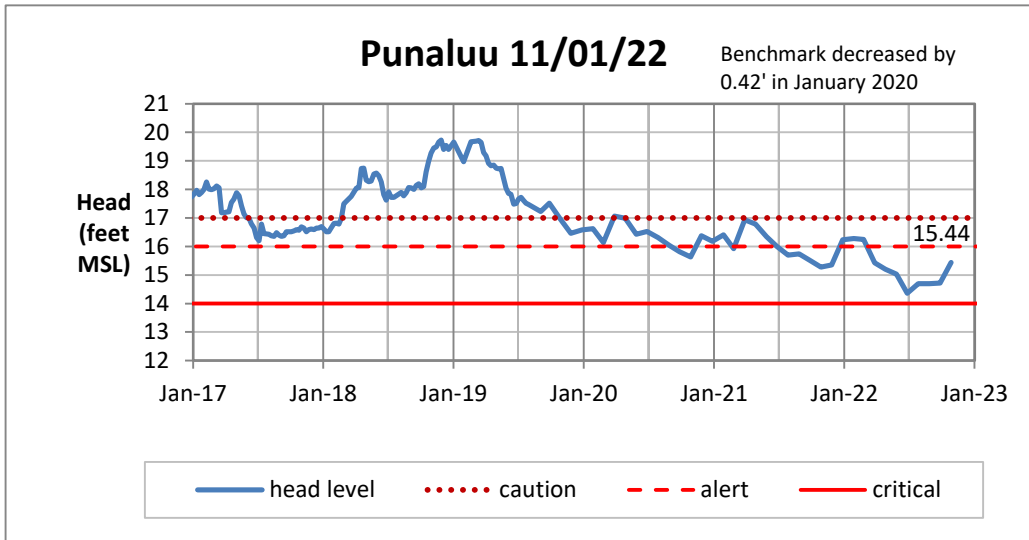

Head Report

Head Report

Head Report

Head Report

Head Report

HONOLULU WATERSHED AREA Rainfall Intake

Monthly Production