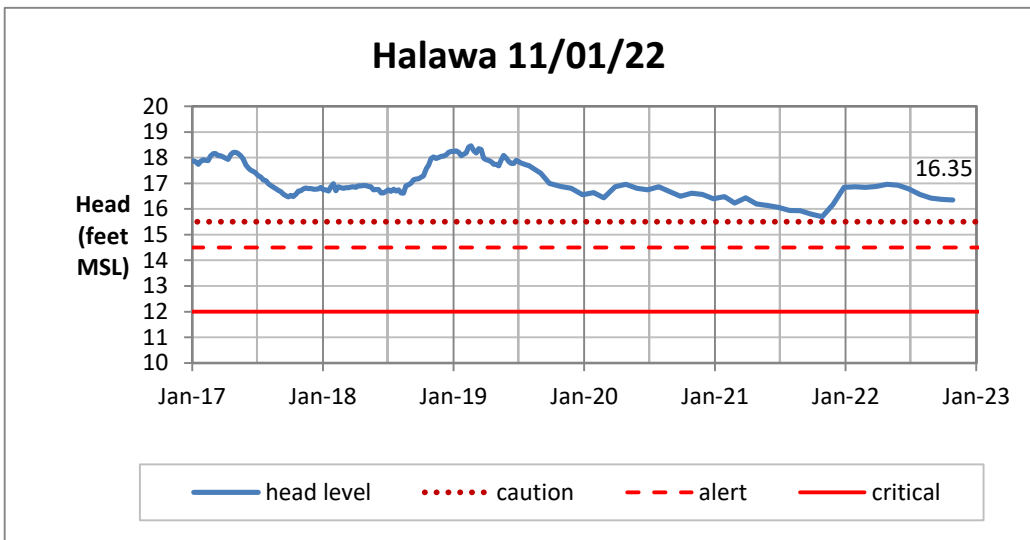

Head Report

Head Report

Head Report

Head Report

Head Report

HONOLULU WATERSHED AREA Rainfall Intake

Monthly Production