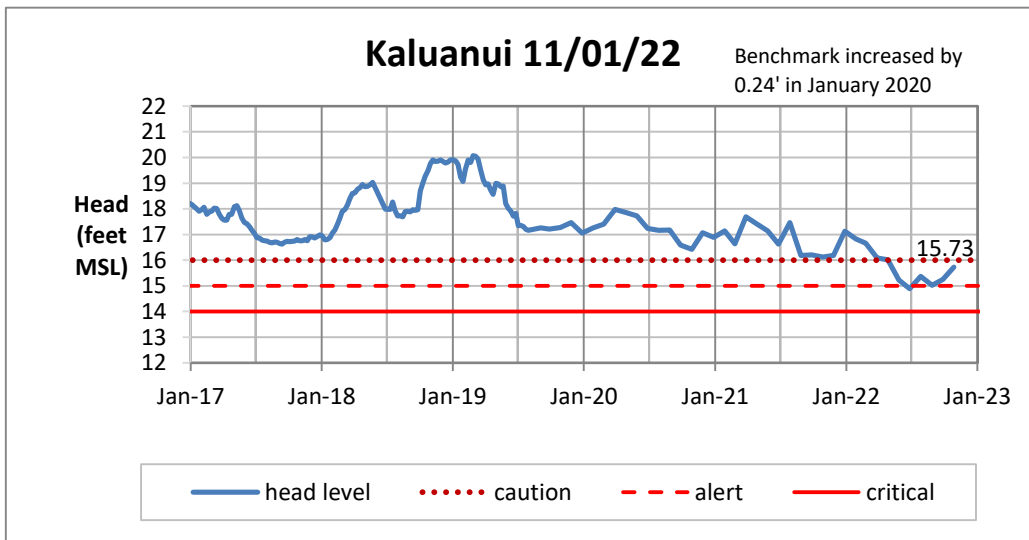

Head Report

Head Report

Head Report

Head Report

Head Report

HONOLULU WATERSHED AREA Rainfall Intake

Monthly Production