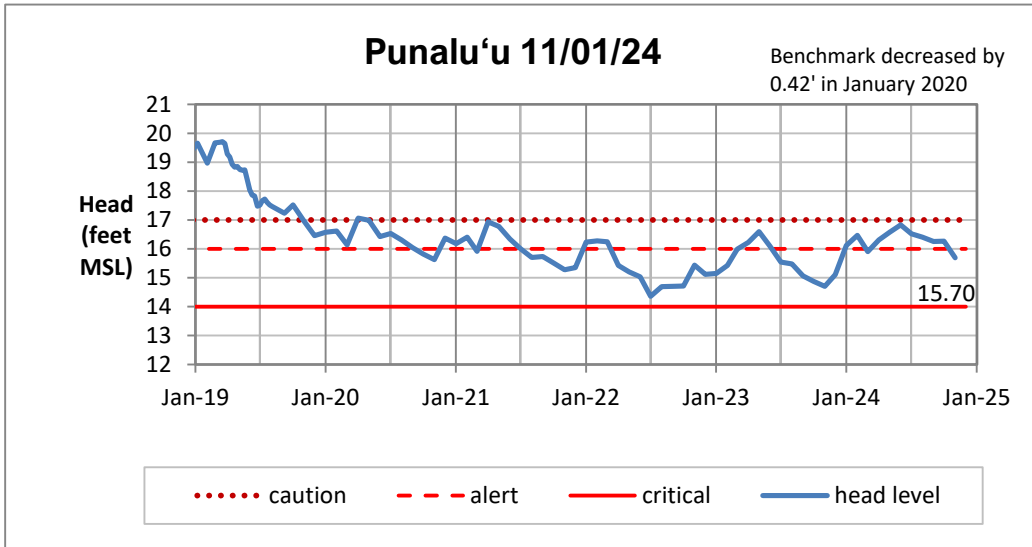

Head Report

Kaimukī 11/01/24

Beretania 11/01/24

Kalihi 11/01/24

Head Report

Moanalua 11/01/24

Hālawā 11/01/24

Kalauao 11/06/24

Head Report

Pearl City 11/07/24

Waipahu 11/01/24

Hō'ae'ae-Kunia 11/01/24

Head Report

Head Report

HONOLULU WATERSHED AREA Rainfall Intake

Monthly Production