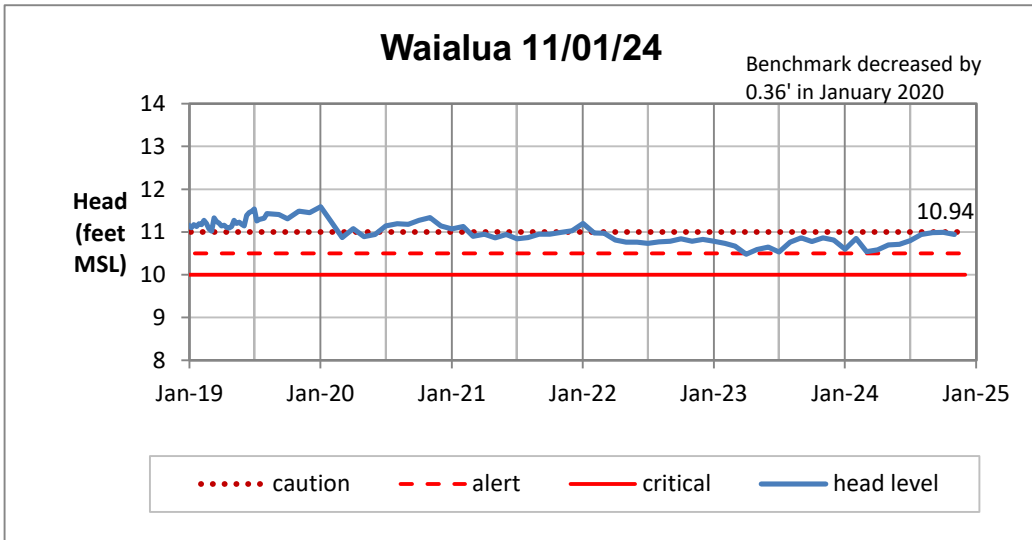

Head Report

Pearl City 11/07/24

Waipahu 11/01/24

Hō'ae'ae-Kunia 11/01/24

Head Report

Head Report

HONOLULU WATERSHED AREA Rainfall Intake

Monthly Production