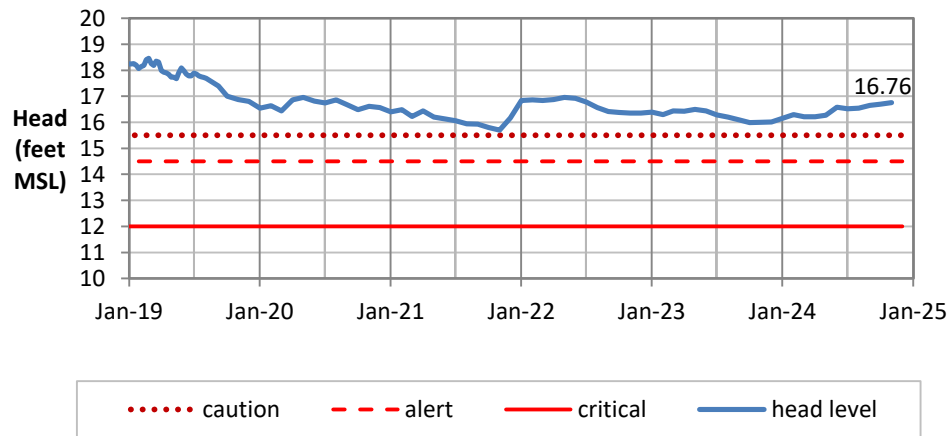

Head Report

Kaimukī 11/01/24

Beretania 11/01/24

Kalihi 11/01/24

Head Report

Moanalua 11/01/24

Hālawā 11/01/24

Kalauao 11/06/24

Head Report

Pearl City 11/07/24

Waipahu 11/01/24

Hō'ae'ae-Kunia 11/01/24

Head Report

Head Report

HONOLULU WATERSHED AREA Rainfall Intake

Monthly Production