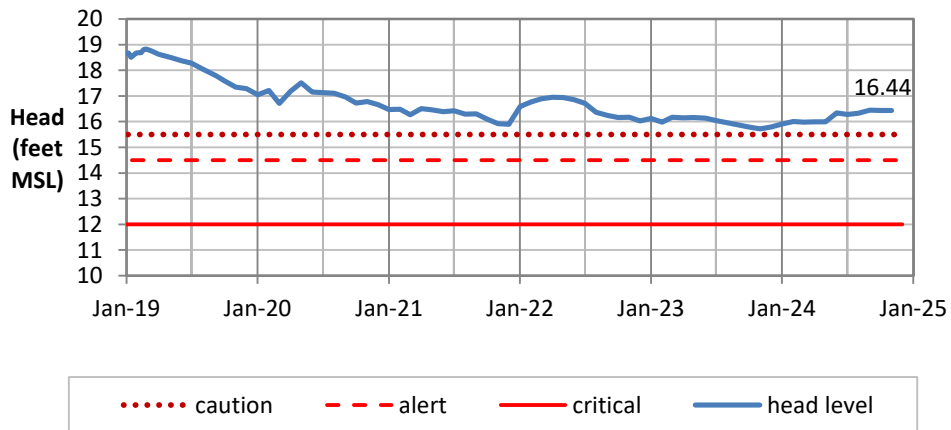

Head Report

Kaimukī 11/01/24

Beretania 11/01/24

Kalihi 11/01/24

Head Report

Moanalua 11/01/24

Hālawā 11/01/24

Kalauao 11/06/24

Head Report

Pearl City 11/07/24

Waipahu 11/01/24

Hō'ae'ae-Kunia 11/01/24

Head Report

Head Report

HONOLULU WATERSHED AREA Rainfall Intake

Monthly Production