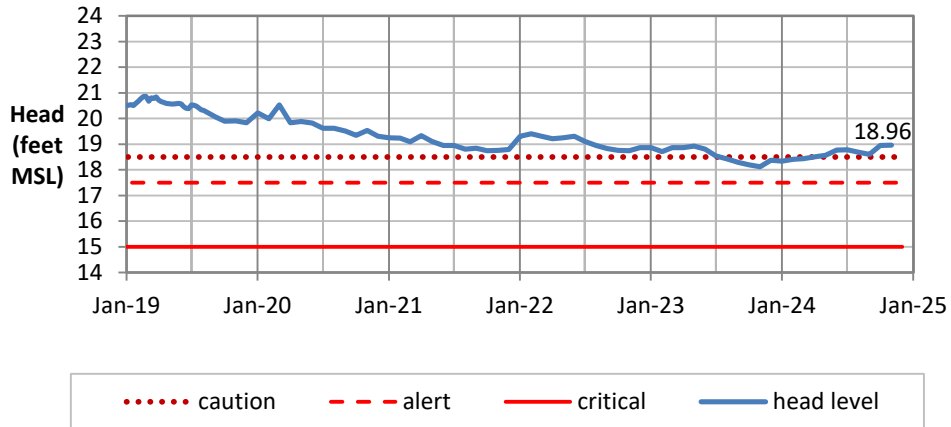

Head Report

Kaimukī 11/01/24

Beretania 11/01/24

Kalihi 11/01/24

Head Report

Moanalua 11/01/24

Hālawā 11/01/24

Kalauao 11/06/24

Head Report

Pearl City 11/07/24

Waipahu 11/01/24

Hō'ae'ae-Kunia 11/01/24

Head Report

Head Report

HONOLULU WATERSHED AREA Rainfall Intake

Monthly Production