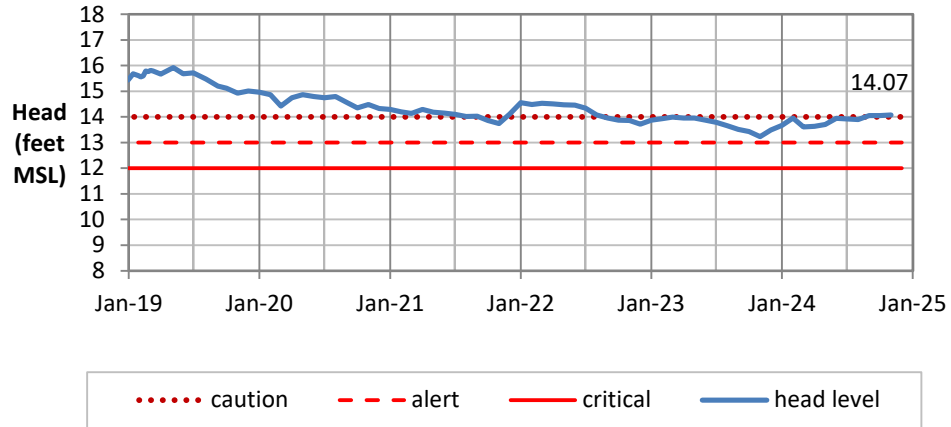

Head Report

Kaimukī 11/01/24

Beretania 11/01/24

Kalihi 11/01/24

Head Report

Moanalua 11/01/24

Hālawā 11/01/24

Kalauao 11/06/24

Head Report

Pearl City 11/07/24

Waipahu 11/01/24

Hō'ae'ae-Kunia 11/01/24

Head Report

Head Report

HONOLULU WATERSHED AREA Rainfall Intake

Monthly Production