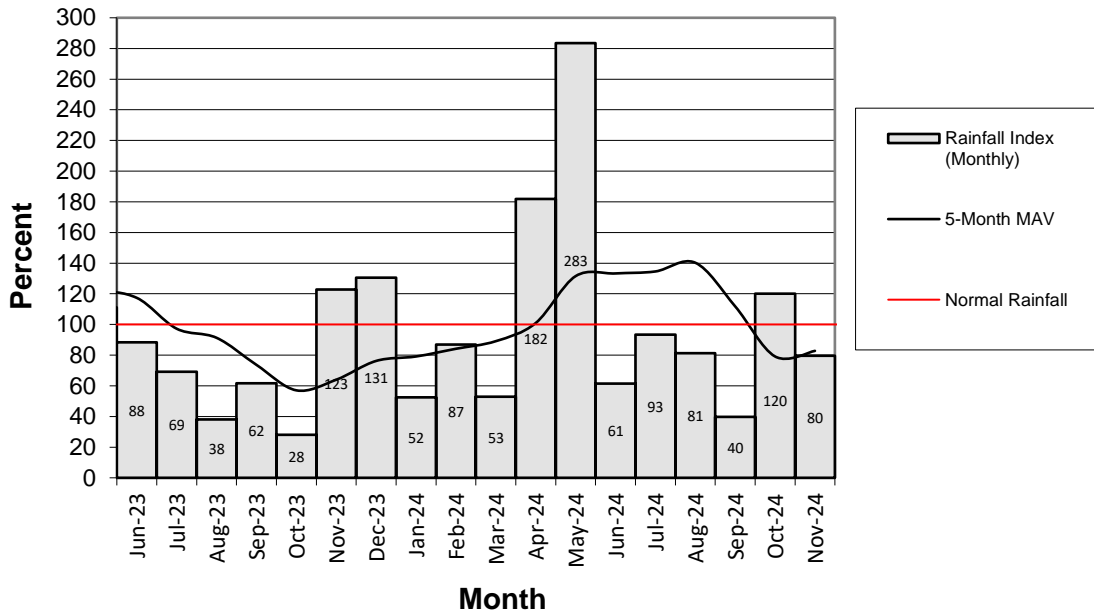

Head Report

Pearl City 11/07/24

Waipahu 11/01/24

Hō'ae'ae-Kunia 11/01/24

Head Report

Head Report

HONOLULU WATERSHED AREA Rainfall Intake

Monthly Production