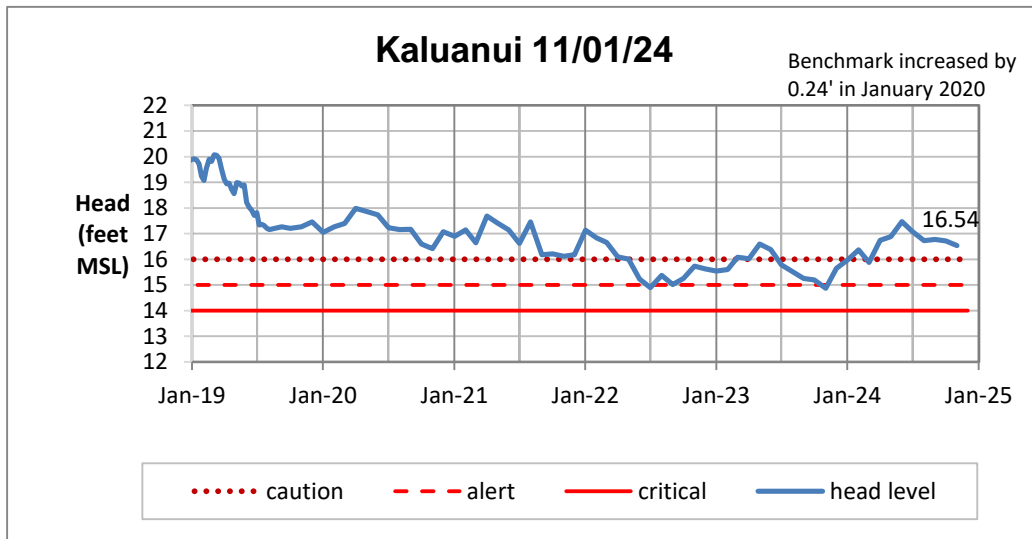

Head Report

Pearl City 11/07/24

Waipahu 11/01/24

Hō'ae'ae-Kunia 11/01/24

Head Report

Head Report

HONOLULU WATERSHED AREA Rainfall Intake

Monthly Production