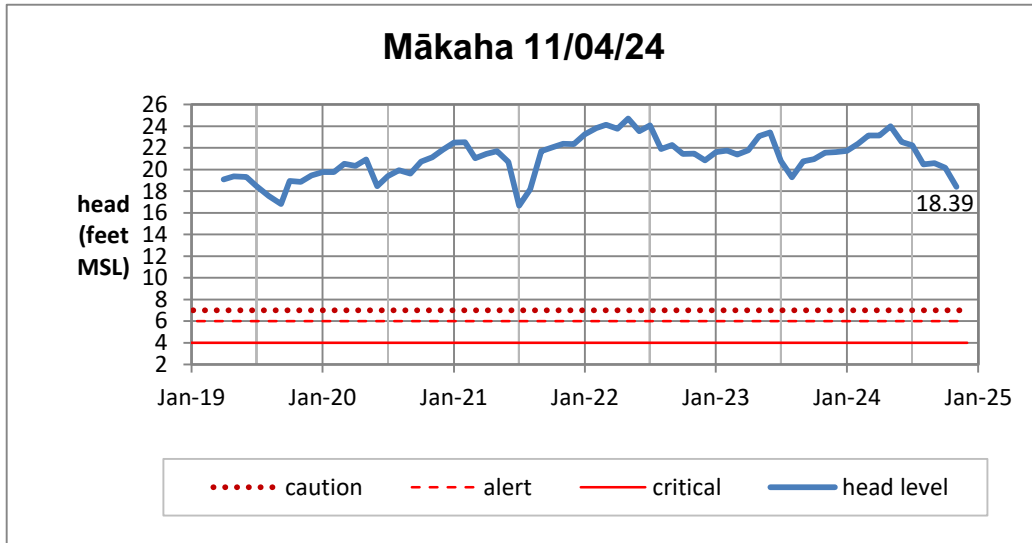

Head Report

Pearl City 11/07/24

Waipahu 11/01/24

Hō'ae'ae-Kunia 11/01/24

Head Report

Head Report

HONOLULU WATERSHED AREA Rainfall Intake

Monthly Production