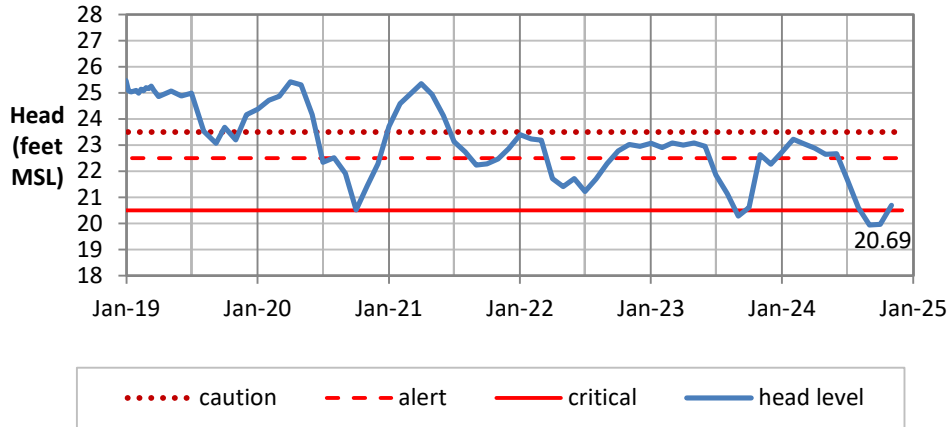

Head Report

Kaimukī 11/01/24

Beretania 11/01/24

Kalihi 11/01/24

Head Report

Moanalua 11/01/24

Hālawā 11/01/24

Kalauao 11/06/24

Head Report

Pearl City 11/07/24

Waipahu 11/01/24

Hō'ae'ae-Kunia 11/01/24

Head Report

Head Report

HONOLULU WATERSHED AREA Rainfall Intake

Monthly Production