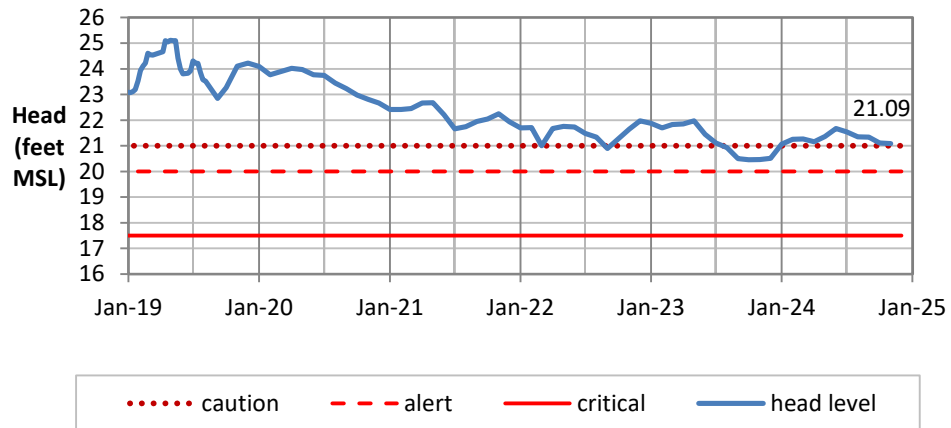

Head Report

Kaimukī 11/01/24

Beretania 11/01/24

Kalihi 11/01/24

Head Report

Moanalua 11/01/24

Hālawā 11/01/24

Kalauao 11/06/24

Head Report

Pearl City 11/07/24

Waipahu 11/01/24

Hō'ae'ae-Kunia 11/01/24

Head Report

Head Report

HONOLULU WATERSHED AREA Rainfall Intake

Monthly Production