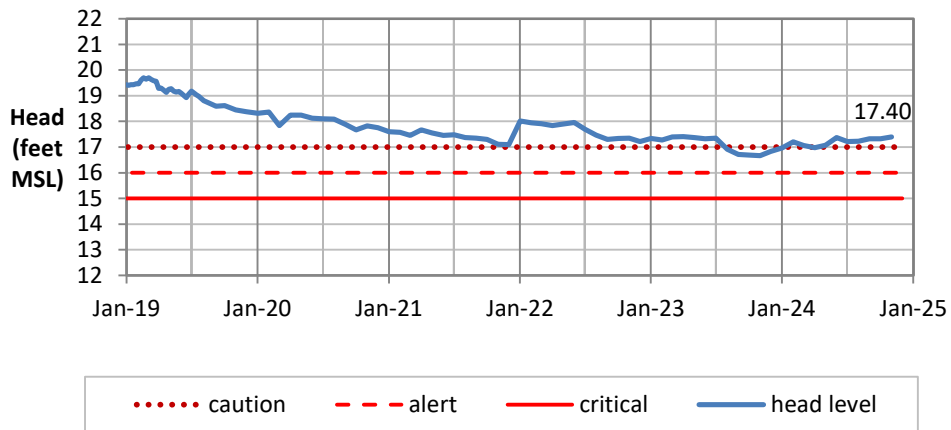

Head Report

Kaimukī 11/01/24

Beretania 11/01/24

Kalihi 11/01/24

Head Report

Moanalua 11/01/24

Hālawā 11/01/24

Kalauao 11/06/24

Head Report

Pearl City 11/07/24

Waipahu 11/01/24

Hō'ae'ae-Kunia 11/01/24

Head Report

Head Report

HONOLULU WATERSHED AREA Rainfall Intake

Monthly Production