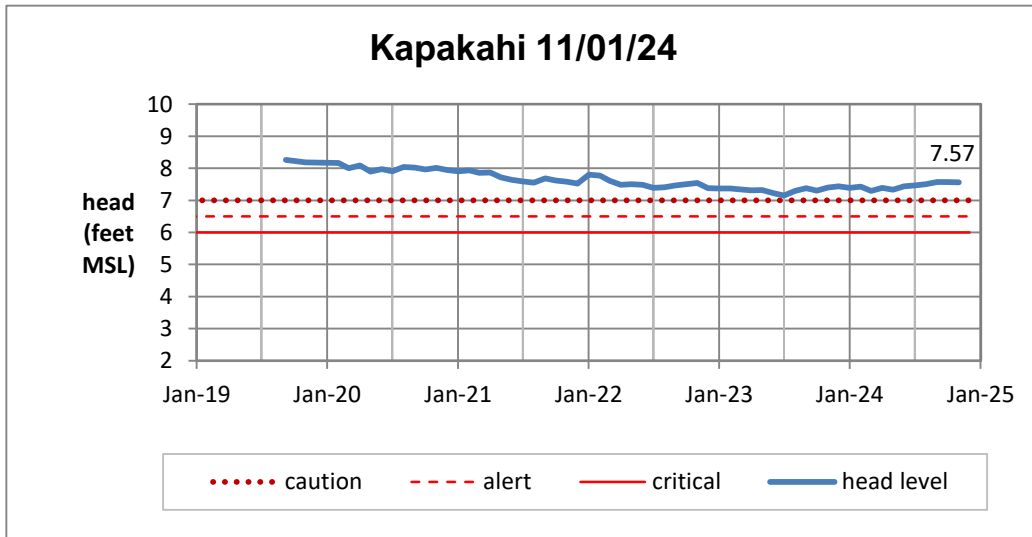

Head Report

Pearl City 11/07/24

Waipahu 11/01/24

Hō'ae'ae-Kunia 11/01/24

Head Report

Head Report

HONOLULU WATERSHED AREA Rainfall Intake

Monthly Production