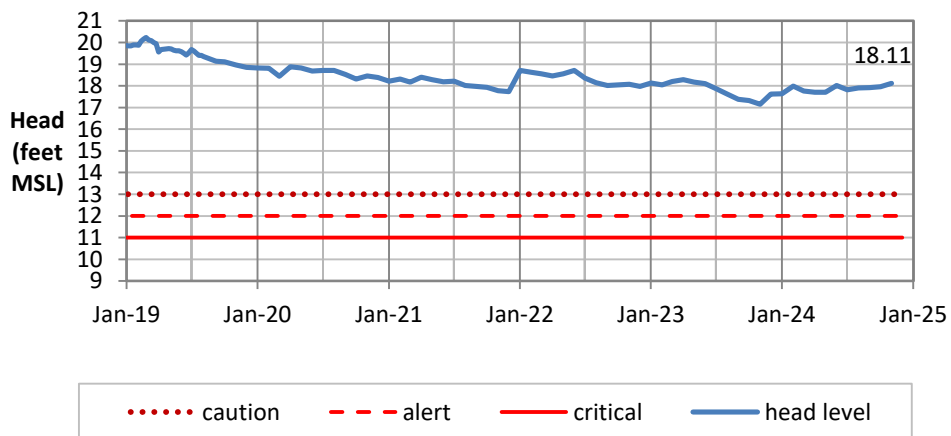

Head Report

Pearl City 11/07/24

Waipahu 11/01/24

Hō'ae'ae-Kunia 11/01/24

Head Report

Head Report

HONOLULU WATERSHED AREA Rainfall Intake

Monthly Production