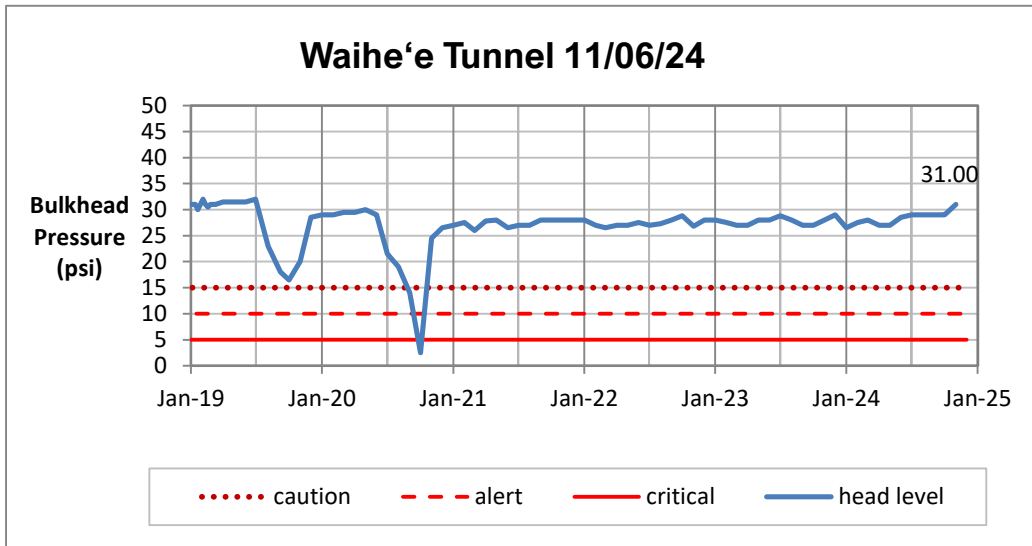

Head Report

Pearl City 11/07/24

Waipahu 11/01/24

Hō'ae'ae-Kunia 11/01/24

Head Report

Head Report

HONOLULU WATERSHED AREA Rainfall Intake

Monthly Production