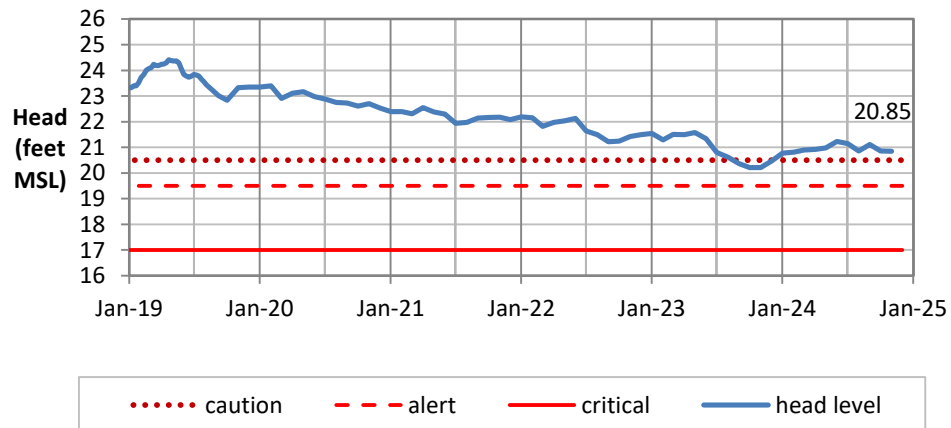

Head Report

Kaimukī 11/01/24

Beretania 11/01/24

Kalihi 11/01/24

Head Report

Moanalua 11/01/24

Hālawā 11/01/24

Kalauao 11/06/24

Head Report

Pearl City 11/07/24

Waipahu 11/01/24

Hō'ae'ae-Kunia 11/01/24

Head Report

Head Report

HONOLULU WATERSHED AREA Rainfall Intake

Monthly Production