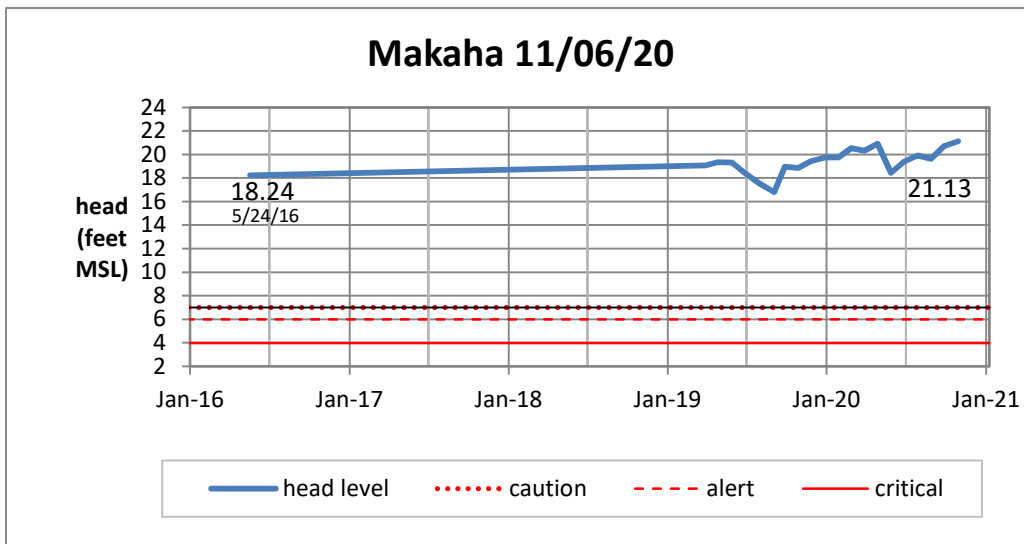

Head Report

Head Report

Head Report

Head Report

Head Report

HONOLULU WATERSHED AREA Rainfall Intake

Monthly Production