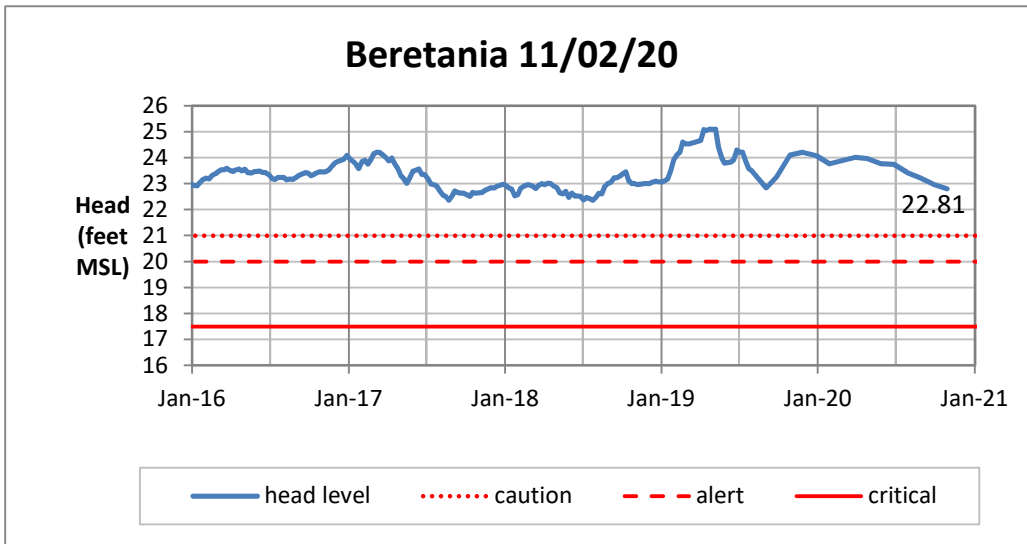

Head Report

Head Report

Head Report

Head Report

Head Report

HONOLULU WATERSHED AREA Rainfall Intake

Monthly Production