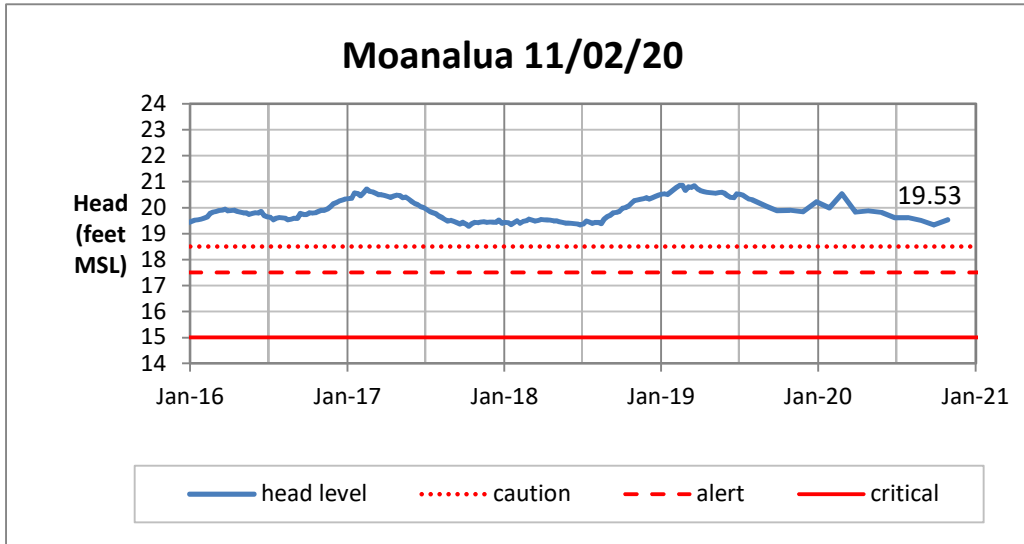

Head Report

Head Report

Head Report

Head Report

Head Report

HONOLULU WATERSHED AREA Rainfall Intake

Monthly Production