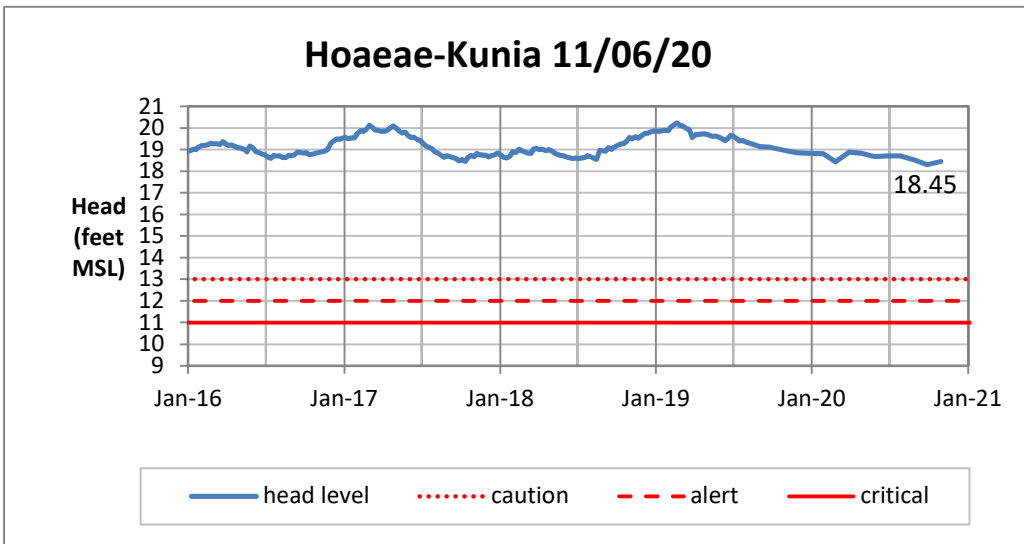

Head Report

Head Report

Head Report

Head Report

Head Report

HONOLULU WATERSHED AREA Rainfall Intake

Monthly Production