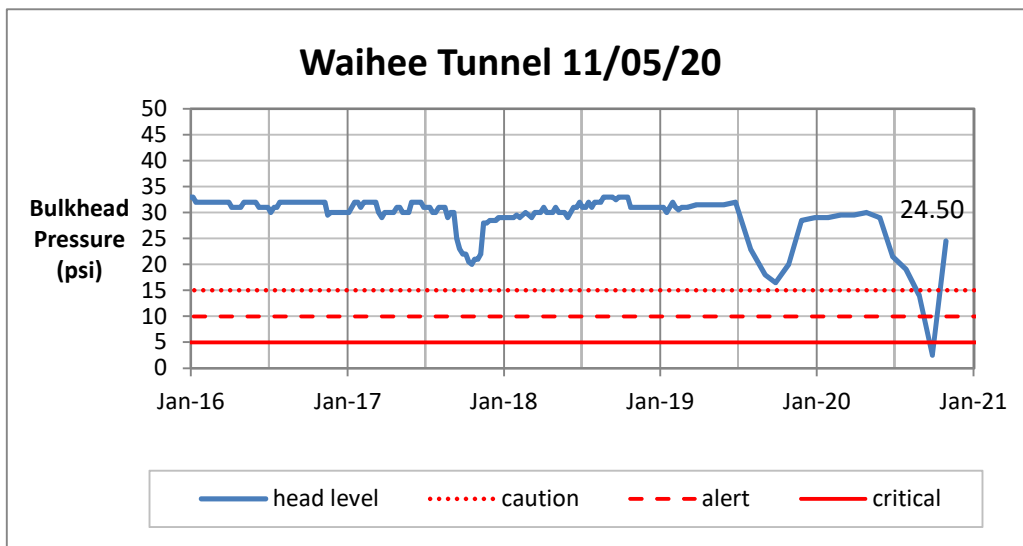

Head Report

Head Report

Head Report

Head Report

Head Report

HONOLULU WATERSHED AREA Rainfall Intake

Monthly Production