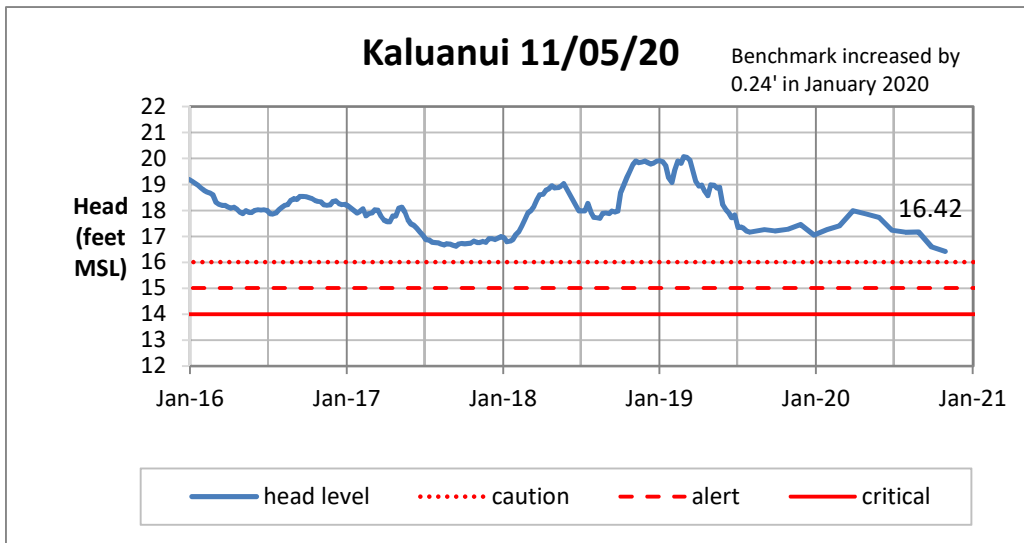

Head Report

Head Report

Head Report

Head Report

Head Report

HONOLULU WATERSHED AREA Rainfall Intake

Monthly Production