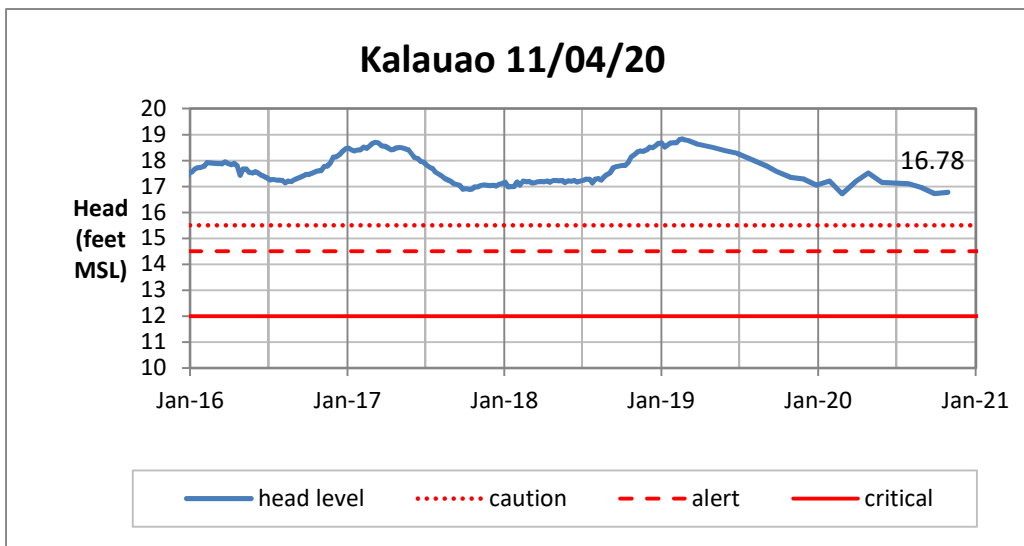

Head Report

Head Report

Head Report

Head Report

Head Report

HONOLULU WATERSHED AREA Rainfall Intake

Monthly Production