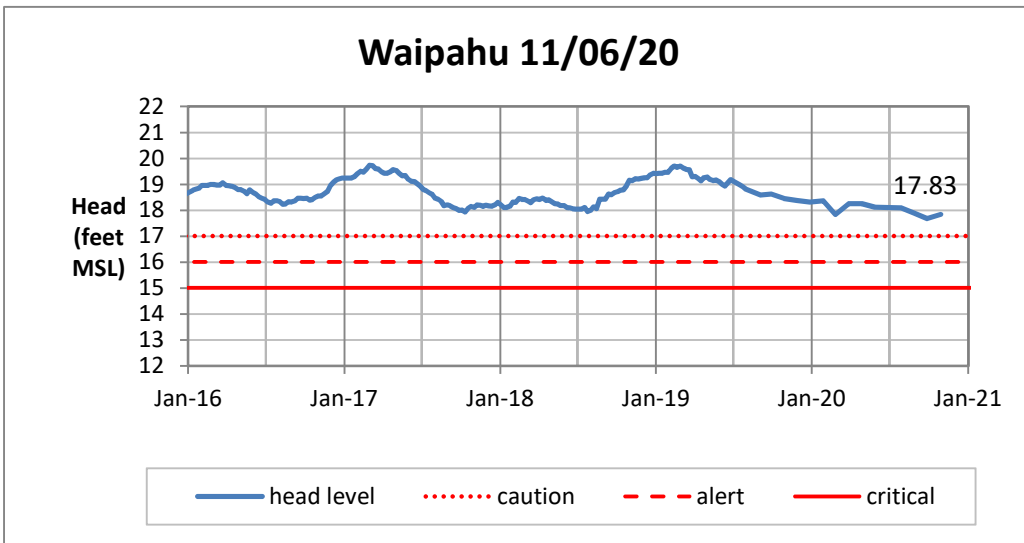

Head Report

Head Report

Head Report

Head Report

Head Report

HONOLULU WATERSHED AREA Rainfall Intake

Monthly Production