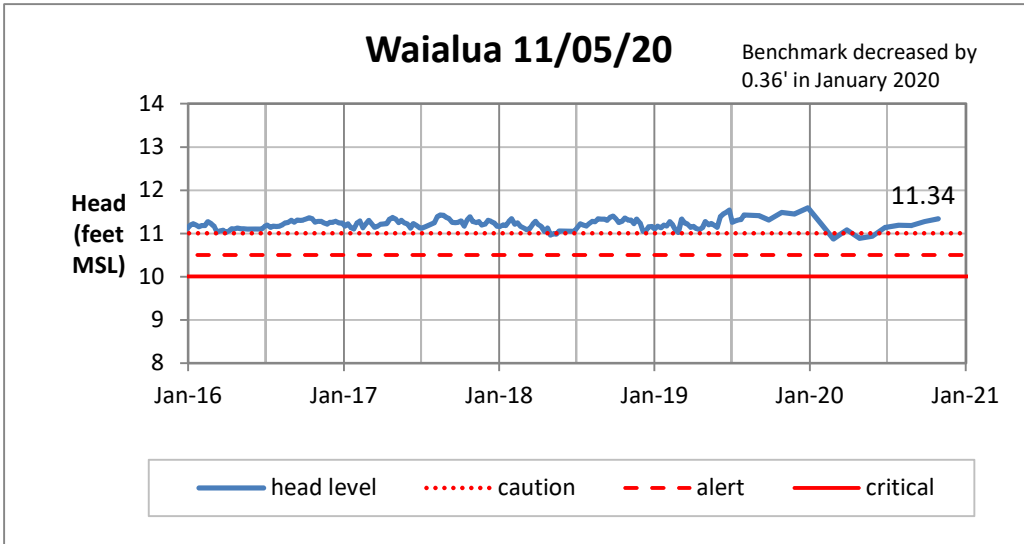

Head Report

Head Report

Head Report

Head Report

Head Report

HONOLULU WATERSHED AREA Rainfall Intake

Monthly Production