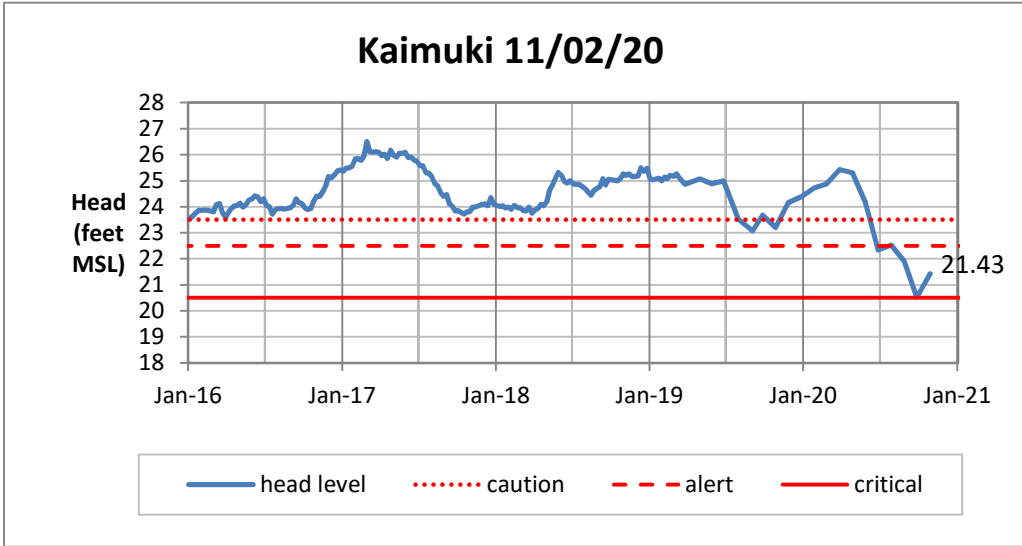

Head Report

Head Report

Head Report

Head Report

Head Report

HONOLULU WATERSHED AREA Rainfall Intake

Monthly Production