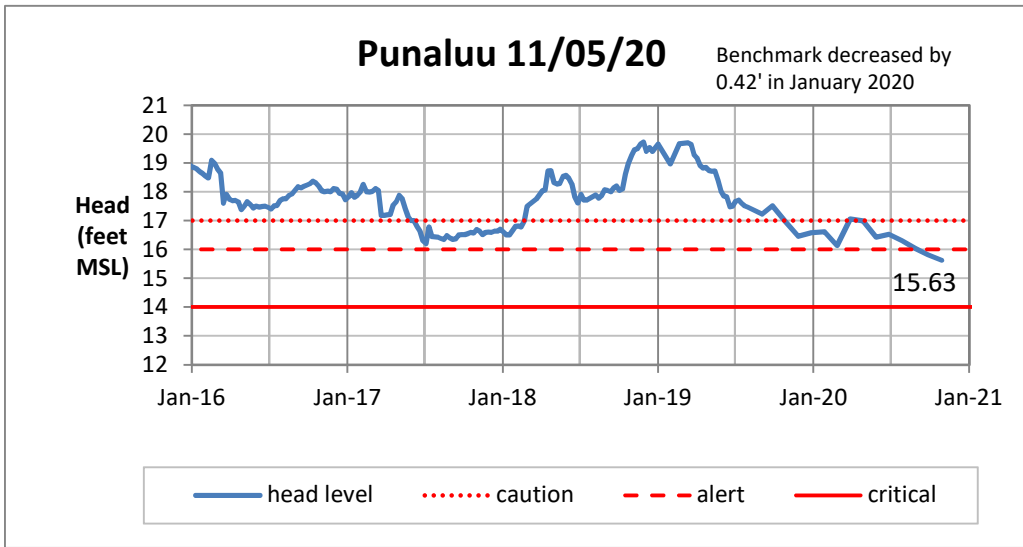

Head Report

Head Report

Head Report

Head Report

Head Report

HONOLULU WATERSHED AREA Rainfall Intake

Monthly Production