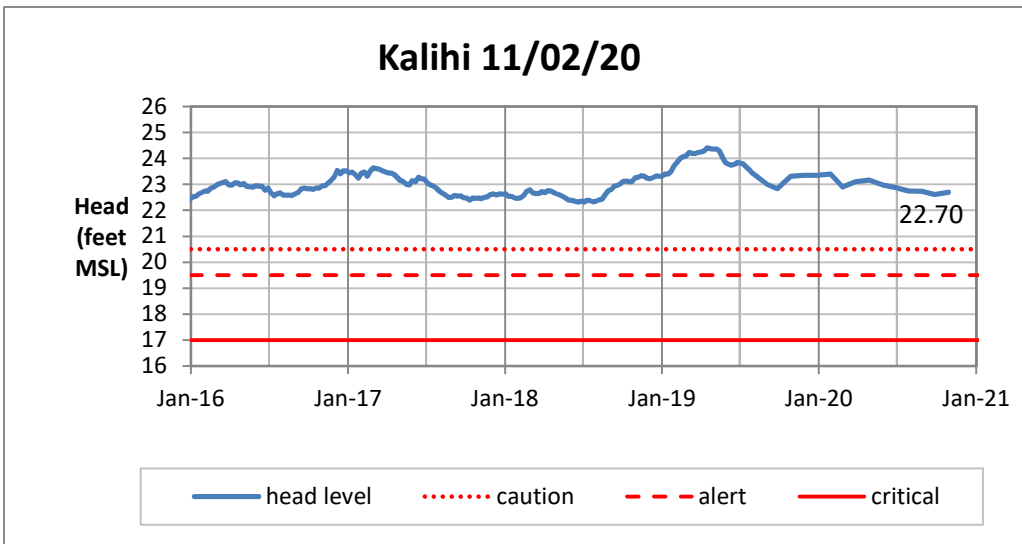

Head Report

Head Report

Head Report

Head Report

Head Report

HONOLULU WATERSHED AREA Rainfall Intake

Monthly Production