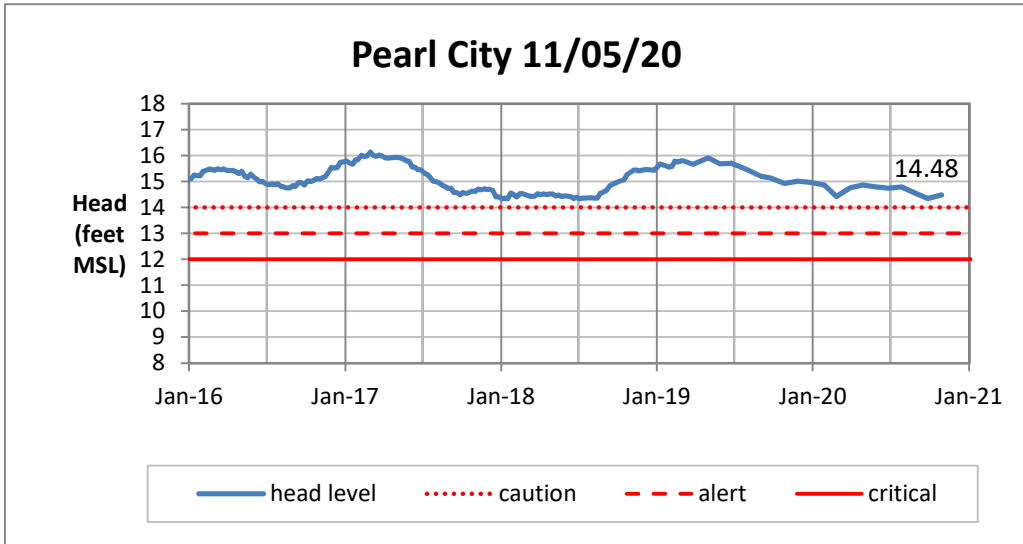

Head Report

Head Report

Head Report

Head Report

Head Report

HONOLULU WATERSHED AREA Rainfall Intake

Monthly Production