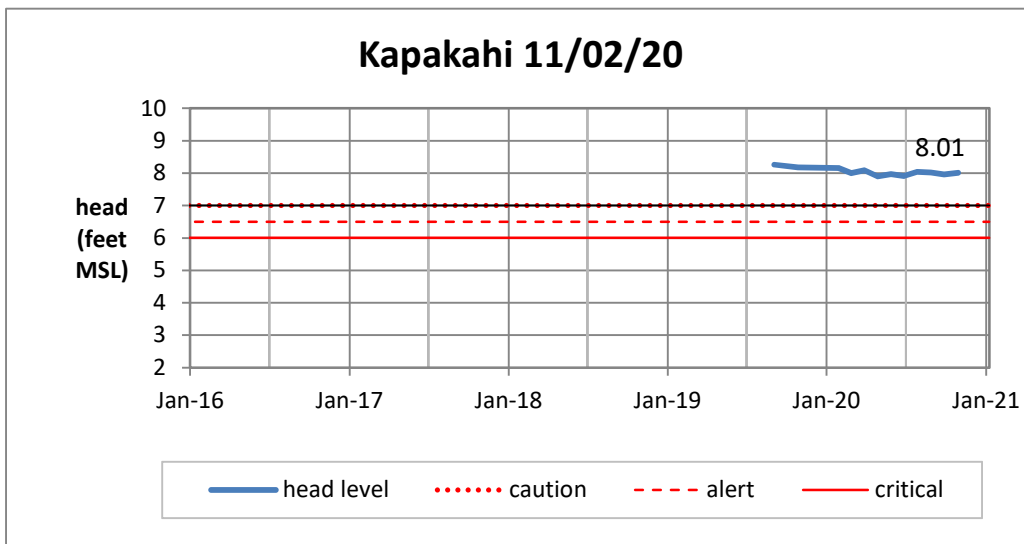

Head Report

Head Report

Head Report

Head Report

Head Report

HONOLULU WATERSHED AREA Rainfall Intake

Monthly Production