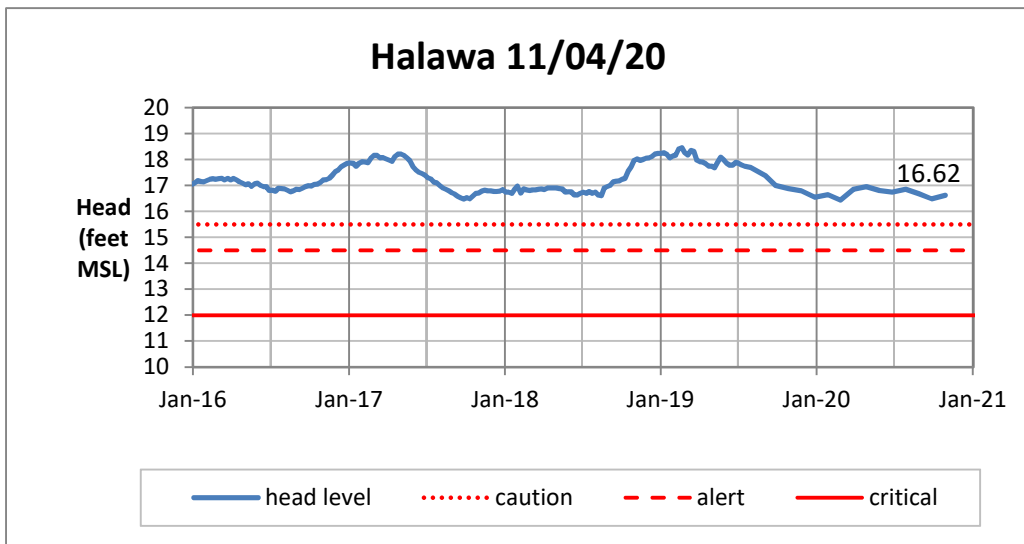

Head Report

Head Report

Head Report

Head Report

Head Report

HONOLULU WATERSHED AREA Rainfall Intake

Monthly Production