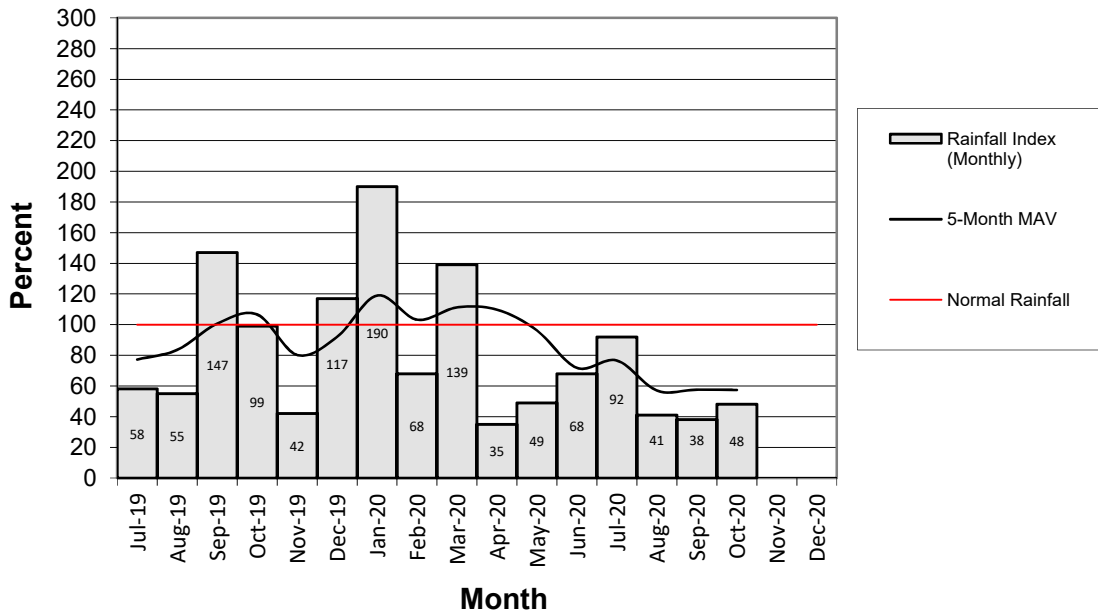

Head Report

Head Report

Head Report

Head Report

Head Report

HONOLULU WATERSHED AREA Rainfall Intake

Monthly Production