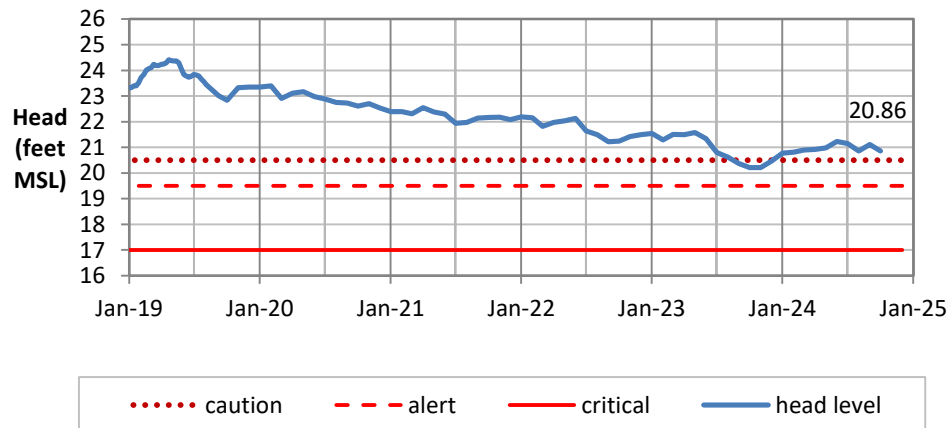

Head Report

Kaimukī 10/01/24

Beretania 10/01/24

Kalihi 10/01/24

Head Report

Moanalua 10/01/24

Hālawā 10/01/24

Kalauao 10/03/24

Head Report

Pearl City 10/07/24

Waipahu 10/01/24

Hō'ae'ae-Kunia 10/01/24

Head Report

Head Report

HONOLULU WATERSHED AREA Rainfall Intake

Monthly Production