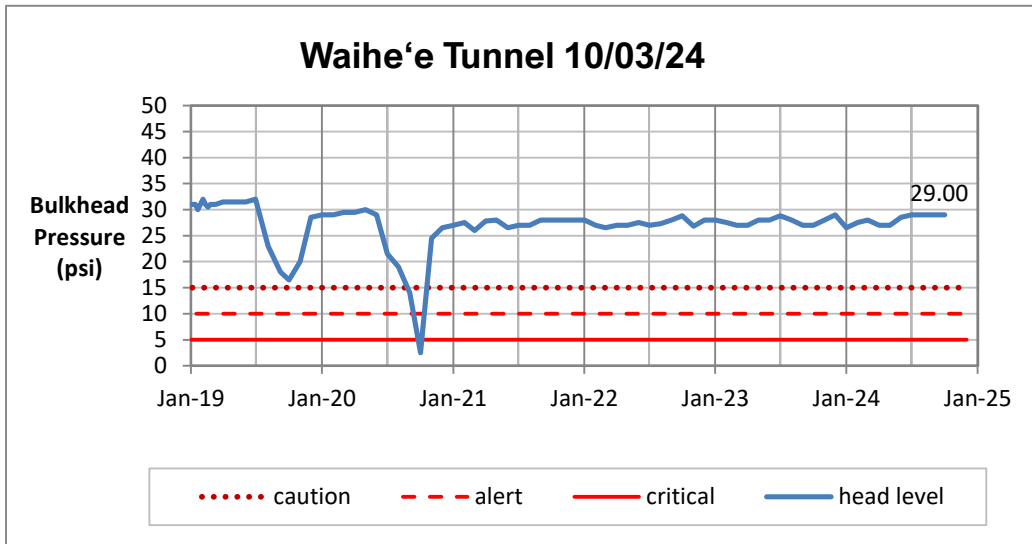

Head Report

Pearl City 10/07/24

Waipahu 10/01/24

Hō'ae'ae-Kunia 10/01/24

Head Report

Head Report

HONOLULU WATERSHED AREA Rainfall Intake

Monthly Production