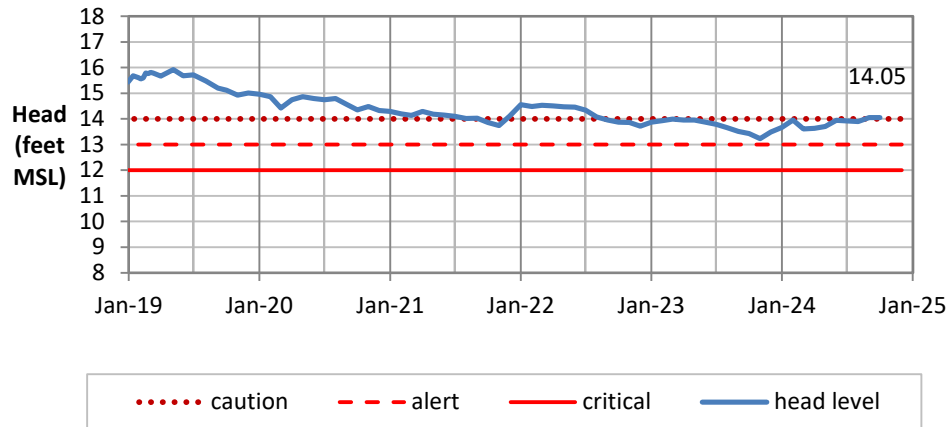

Head Report

Kaimukī 10/01/24

Beretania 10/01/24

Kalihi 10/01/24

Head Report

Moanalua 10/01/24

Hālawā 10/01/24

Kalauao 10/03/24

Head Report

Pearl City 10/07/24

Waipahu 10/01/24

Hō'ae'ae-Kunia 10/01/24

Head Report

Head Report

HONOLULU WATERSHED AREA Rainfall Intake

Monthly Production