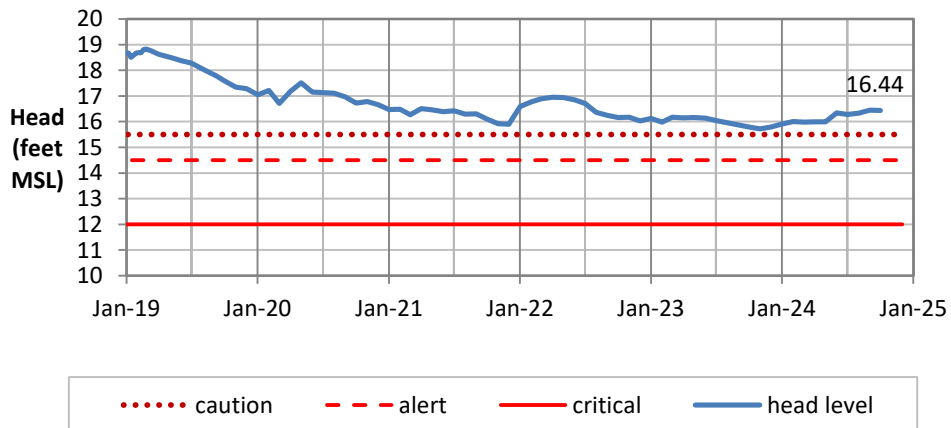

Head Report

Kaimukī 10/01/24

Beretania 10/01/24

Kalihi 10/01/24

Head Report

Moanalua 10/01/24

Hālawā 10/01/24

Kalauao 10/03/24

Head Report

Pearl City 10/07/24

Waipahu 10/01/24

Hō'ae'ae-Kunia 10/01/24

Head Report

Head Report

HONOLULU WATERSHED AREA Rainfall Intake

Monthly Production