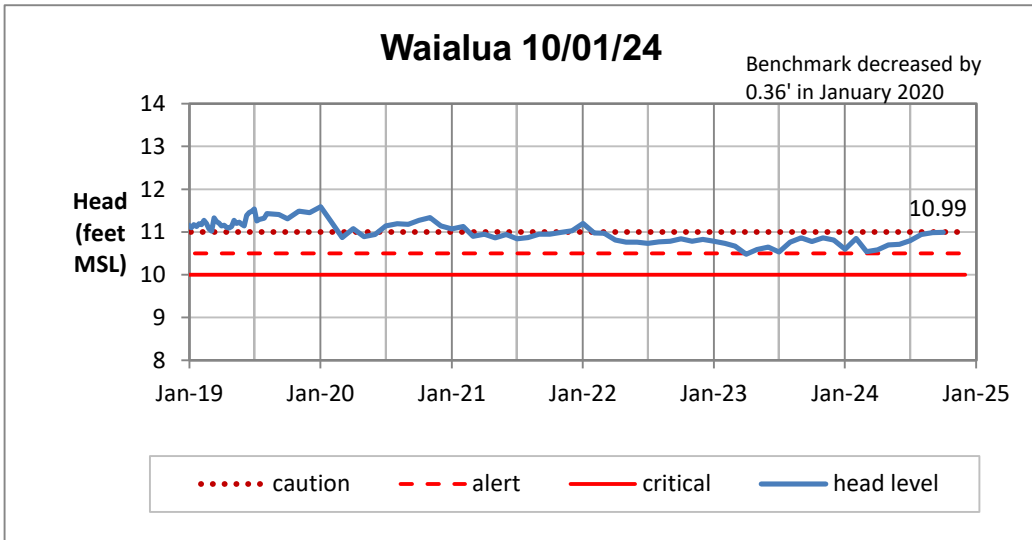

Head Report

Pearl City 10/07/24

Waipahu 10/01/24

Hō'ae'ae-Kunia 10/01/24

Head Report

Head Report

HONOLULU WATERSHED AREA Rainfall Intake

Monthly Production