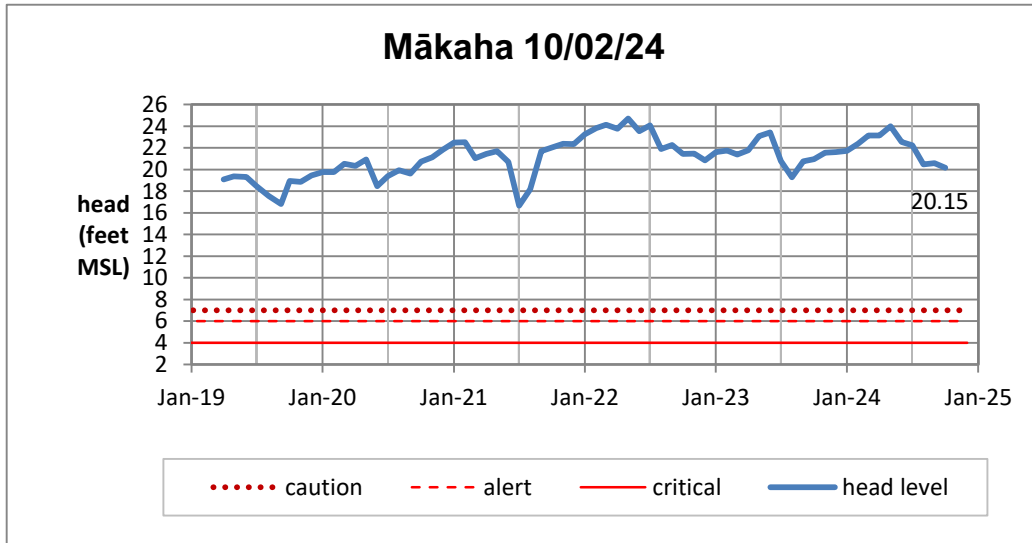

Head Report

Pearl City 10/07/24

Waipahu 10/01/24

Hō'ae'ae-Kunia 10/01/24

Head Report

Head Report

HONOLULU WATERSHED AREA Rainfall Intake

Monthly Production