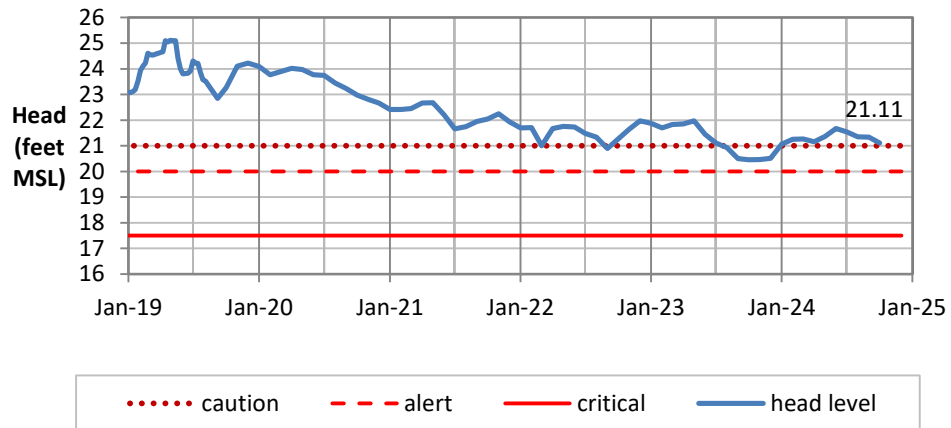

Head Report

Kaimukī 10/01/24

Beretania 10/01/24

Kalihi 10/01/24

Head Report

Moanalua 10/01/24

Hālawā 10/01/24

Kalauao 10/03/24

Head Report

Pearl City 10/07/24

Waipahu 10/01/24

Hō'ae'ae-Kunia 10/01/24

Head Report

Head Report

HONOLULU WATERSHED AREA Rainfall Intake

Monthly Production