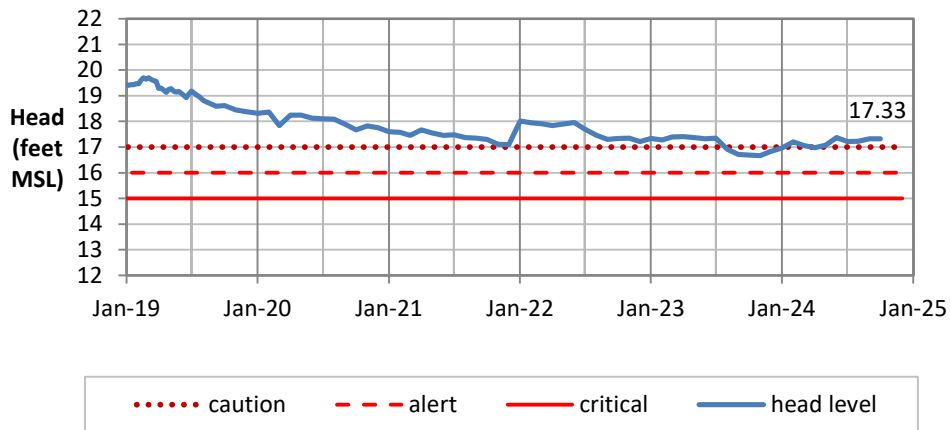

Head Report

Kaimukī 10/01/24

Beretania 10/01/24

Kalihi 10/01/24

Head Report

Moanalua 10/01/24

Hālawā 10/01/24

Kalauao 10/03/24

Head Report

Pearl City 10/07/24

Waipahu 10/01/24

Hō'ae'ae-Kunia 10/01/24

Head Report

Head Report

HONOLULU WATERSHED AREA Rainfall Intake

Monthly Production