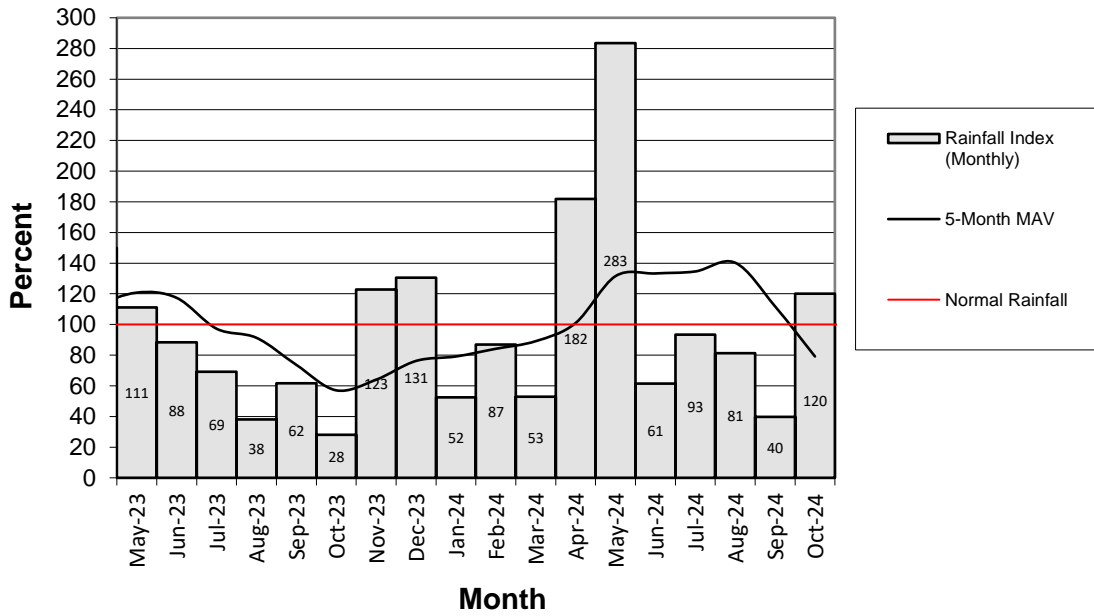

Head Report

Pearl City 10/07/24

Waipahu 10/01/24

Hō'ae'ae-Kunia 10/01/24

Head Report

Head Report

HONOLULU WATERSHED AREA Rainfall Intake

Monthly Production