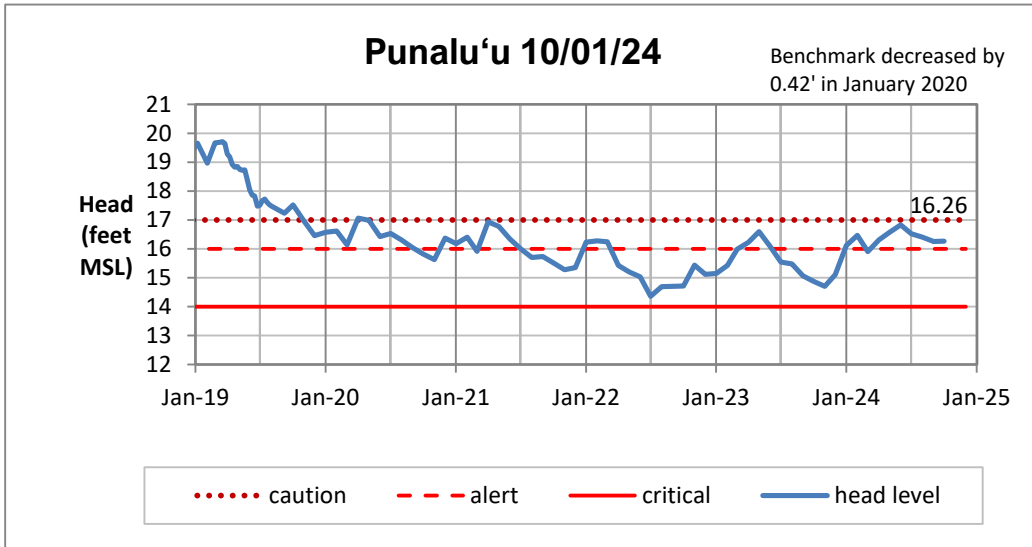

Head Report

Kaimukī 10/01/24

Beretania 10/01/24

Kalihi 10/01/24

Head Report

Moanalua 10/01/24

Hālawā 10/01/24

Kalauao 10/03/24

Head Report

Pearl City 10/07/24

Waipahu 10/01/24

Hō'ae'ae-Kunia 10/01/24

Head Report

Head Report

HONOLULU WATERSHED AREA Rainfall Intake

Monthly Production