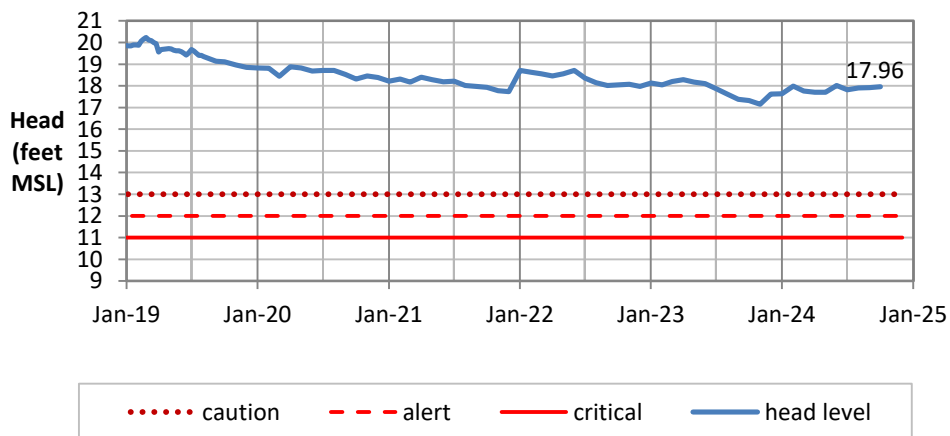

Head Report

Pearl City 10/07/24

Waipahu 10/01/24

Hō'ae'ae-Kunia 10/01/24

Head Report

Head Report

HONOLULU WATERSHED AREA Rainfall Intake

Monthly Production