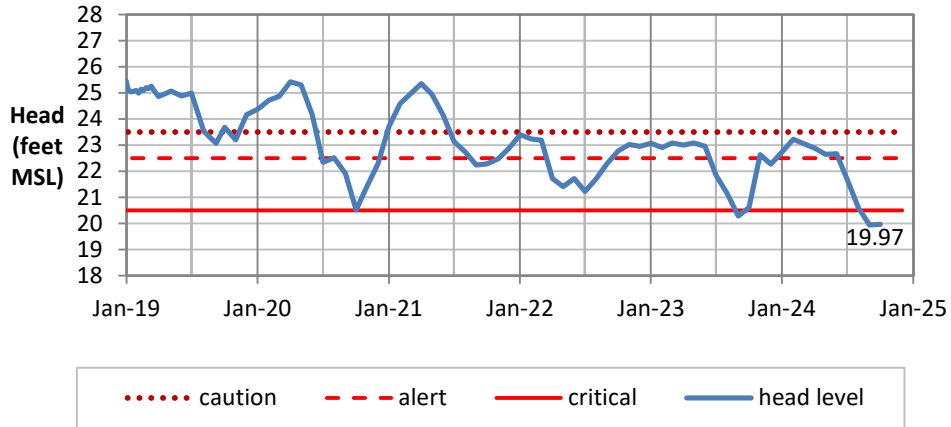

Head Report

Kaimukī 10/01/24

Beretania 10/01/24

Kalihi 10/01/24

Head Report

Moanalua 10/01/24

Hālawā 10/01/24

Kalauao 10/03/24

Head Report

Pearl City 10/07/24

Waipahu 10/01/24

Hō'ae'ae-Kunia 10/01/24

Head Report

Head Report

HONOLULU WATERSHED AREA Rainfall Intake

Monthly Production