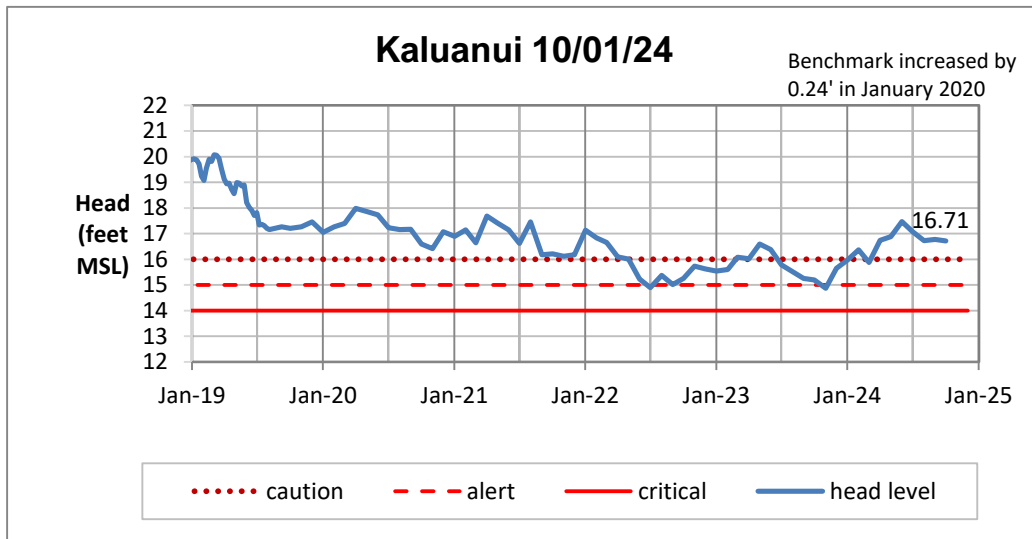

Head Report

Pearl City 10/07/24

Waipahu 10/01/24

Hō'ae'ae-Kunia 10/01/24

Head Report

Head Report

HONOLULU WATERSHED AREA Rainfall Intake

Monthly Production