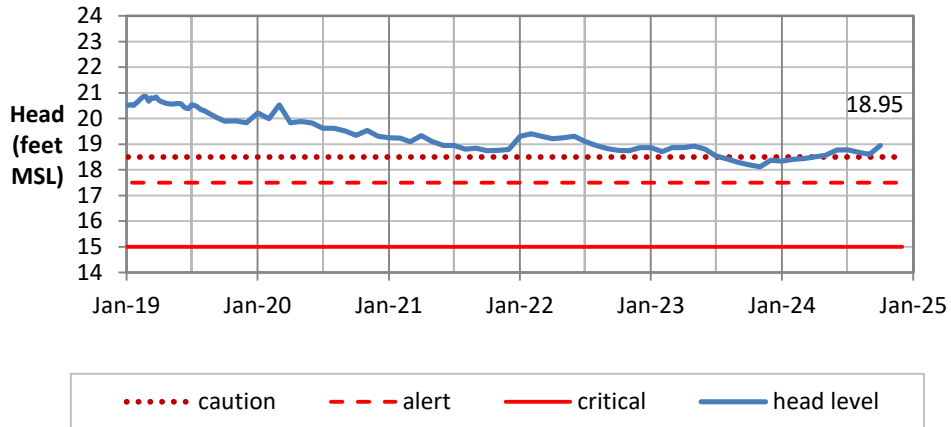

Head Report

Kaimukī 10/01/24

Beretania 10/01/24

Kalihi 10/01/24

Head Report

Moanalua 10/01/24

Hālawā 10/01/24

Kalauao 10/03/24

Head Report

Pearl City 10/07/24

Waipahu 10/01/24

Hō'ae'ae-Kunia 10/01/24

Head Report

Head Report

HONOLULU WATERSHED AREA Rainfall Intake

Monthly Production