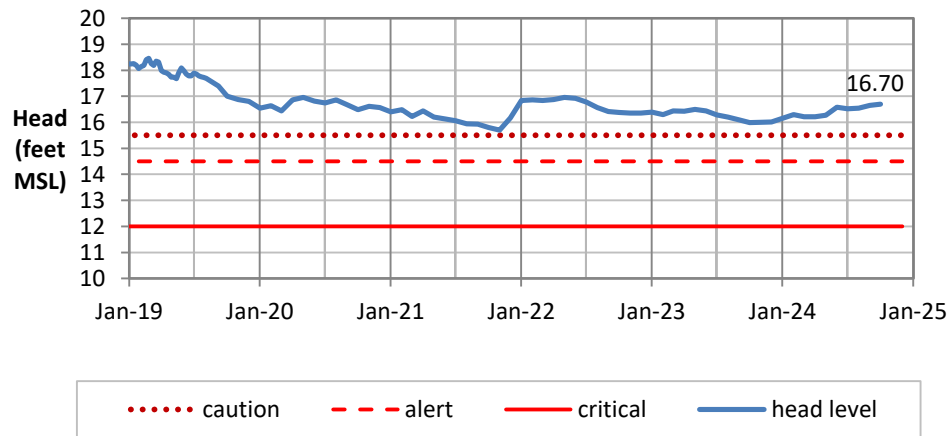

Head Report

Kaimukī 10/01/24

Beretania 10/01/24

Kalihi 10/01/24

Head Report

Moanalua 10/01/24

Hālawā 10/01/24

Kalauao 10/03/24

Head Report

Pearl City 10/07/24

Waipahu 10/01/24

Hō'ae'ae-Kunia 10/01/24

Head Report

Head Report

HONOLULU WATERSHED AREA Rainfall Intake

Monthly Production