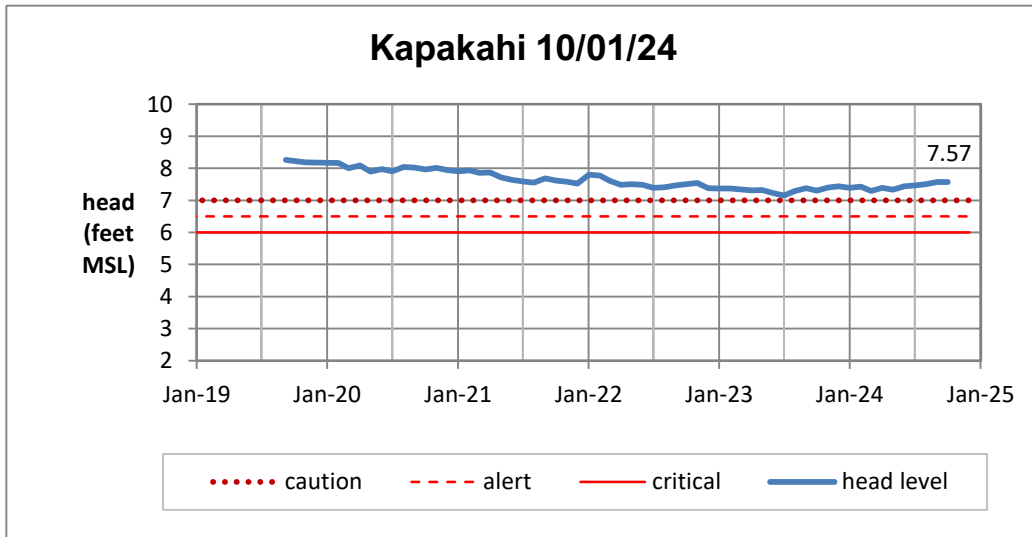

Head Report

Pearl City 10/07/24

Waipahu 10/01/24

Hō'ae'ae-Kunia 10/01/24

Head Report

Head Report

HONOLULU WATERSHED AREA Rainfall Intake

Monthly Production