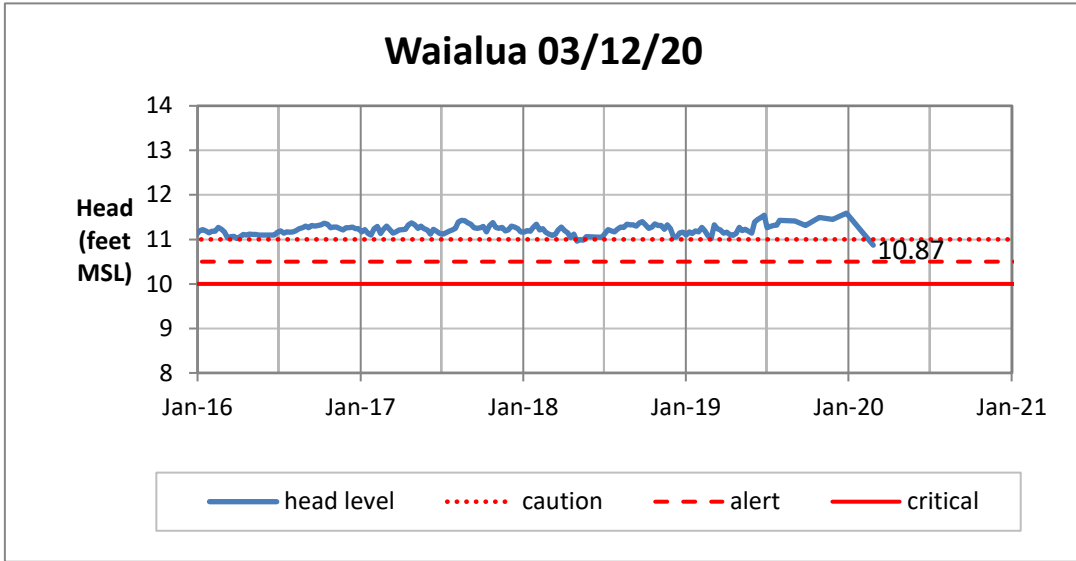

Head Report

Head Report

Head Report

Head Report

Head Report

HONOLULU WATERSHED AREA Rainfall Intake

Monthly Production