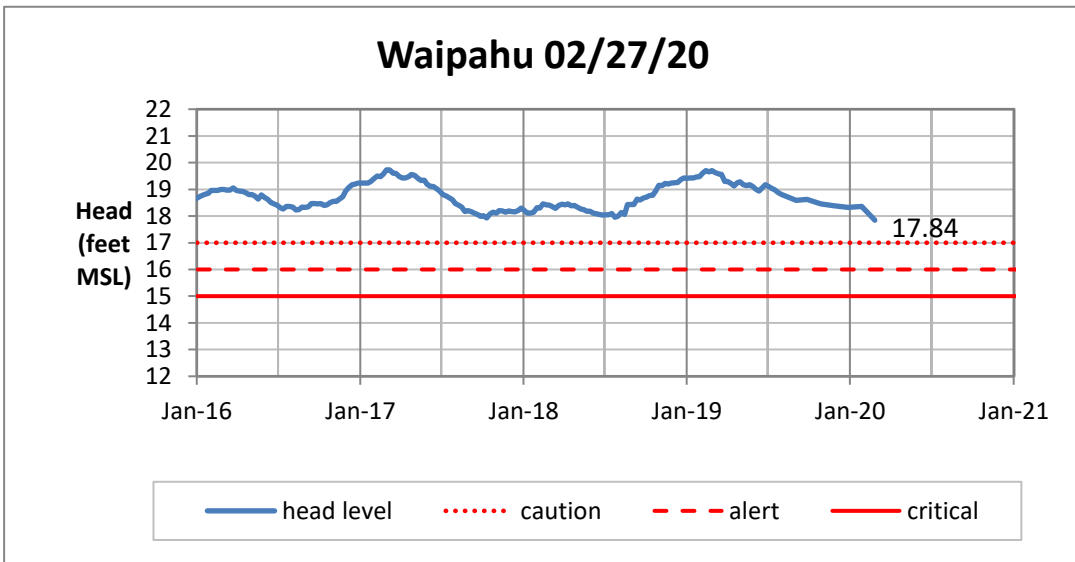

Head Report

Head Report

Head Report

Head Report

Head Report

HONOLULU WATERSHED AREA Rainfall Intake

Monthly Production