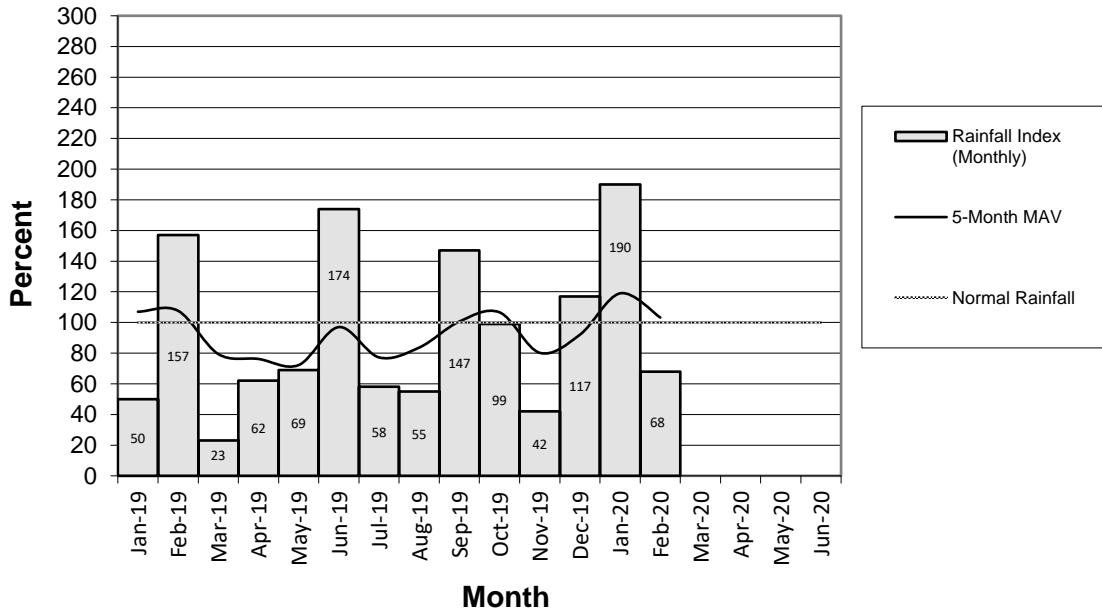

Head Report

Head Report

Head Report

Head Report

Head Report

HONOLULU WATERSHED AREA Rainfall Intake

Monthly Production