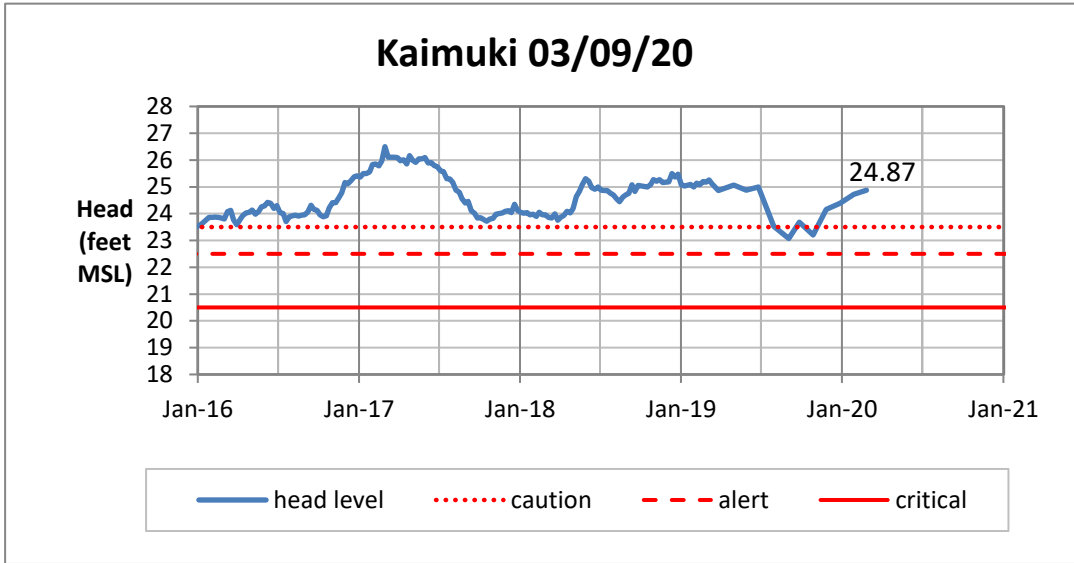

Head Report

Head Report

Head Report

Head Report

Head Report

HONOLULU WATERSHED AREA Rainfall Intake

Monthly Production