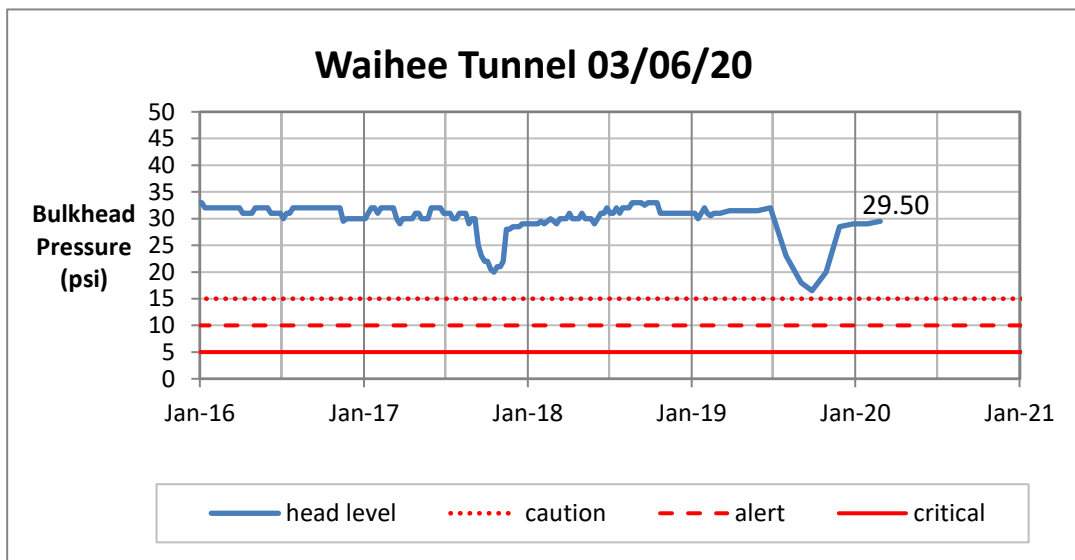

Head Report

Head Report

Head Report

Head Report

Head Report

HONOLULU WATERSHED AREA Rainfall Intake

Monthly Production