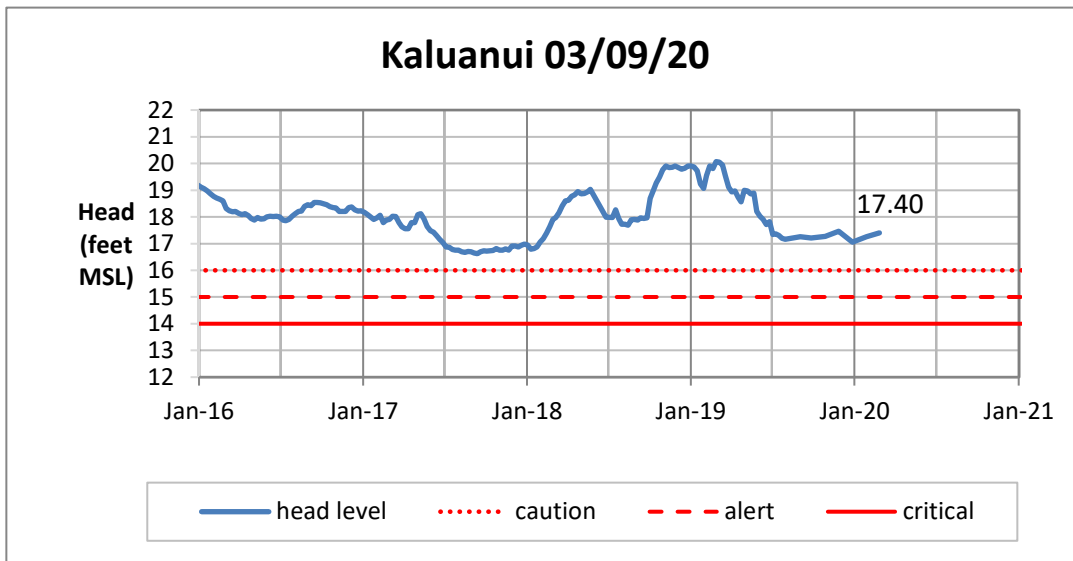

Head Report

Head Report

Head Report

Head Report

Head Report

HONOLULU WATERSHED AREA Rainfall Intake

Monthly Production