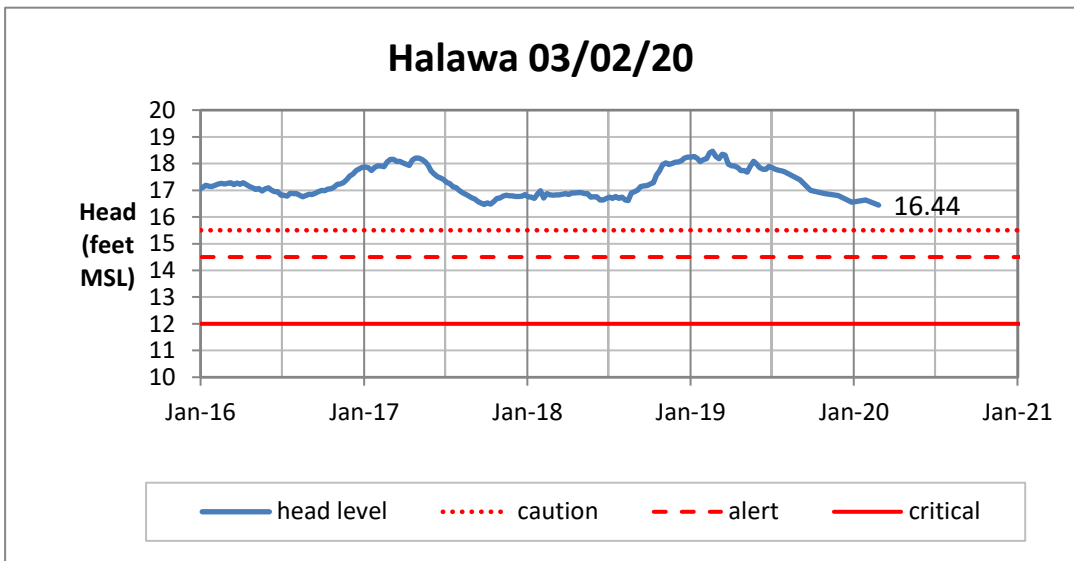

Head Report

Head Report

Head Report

Head Report

Head Report

HONOLULU WATERSHED AREA Rainfall Intake

Monthly Production