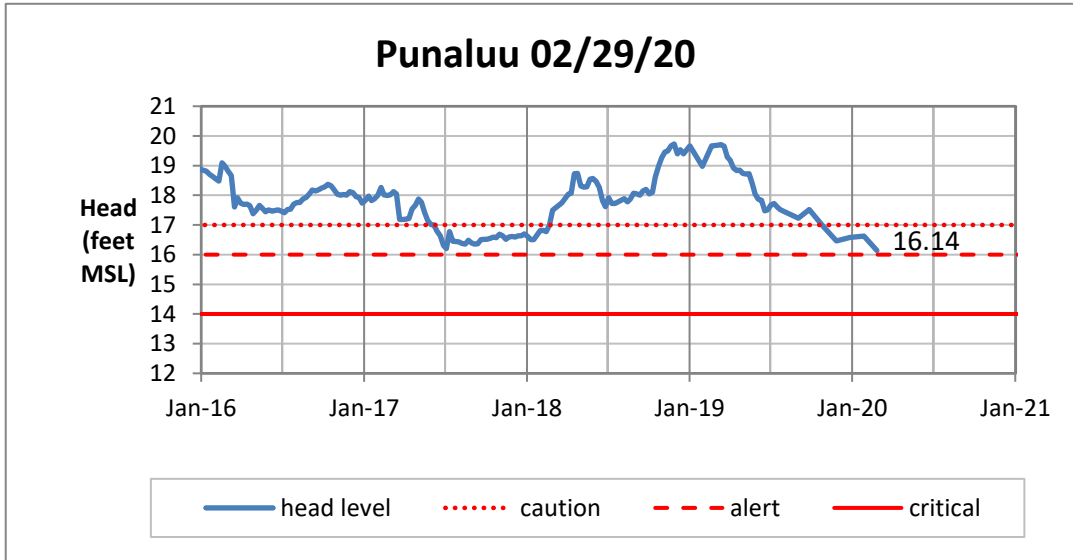

Head Report

Head Report

Head Report

Head Report

Head Report

HONOLULU WATERSHED AREA Rainfall Intake

Monthly Production