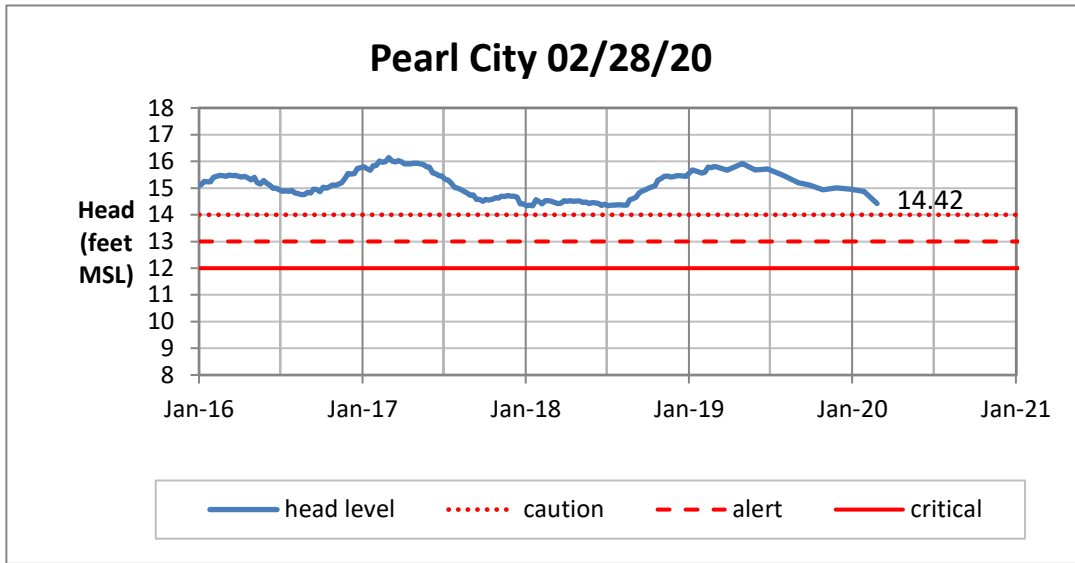

Head Report

Head Report

Head Report

Head Report

Head Report

HONOLULU WATERSHED AREA Rainfall Intake

Monthly Production