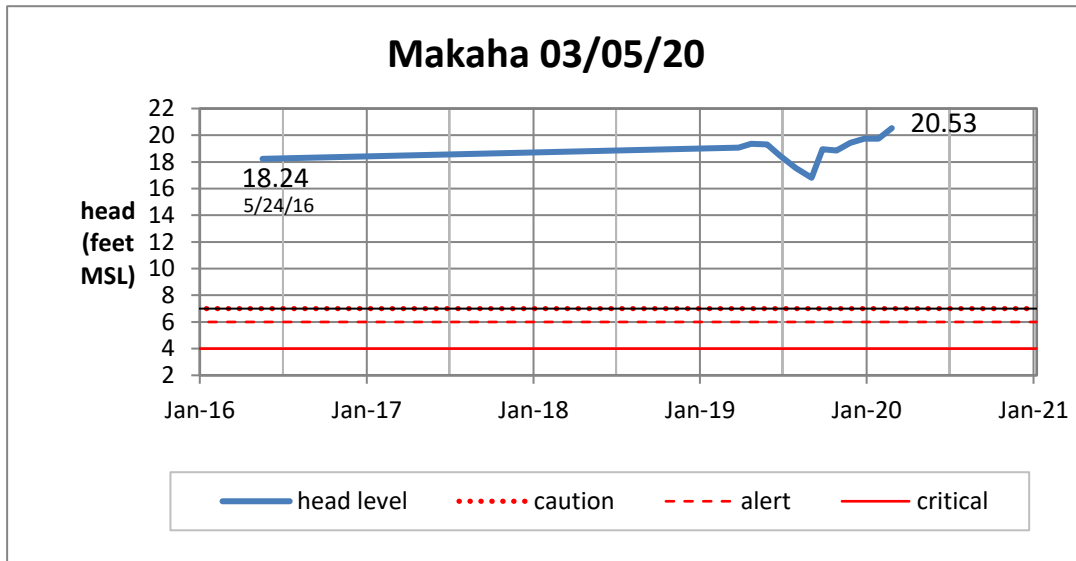

Head Report

Head Report

Head Report

Head Report

Head Report

HONOLULU WATERSHED AREA Rainfall Intake

Monthly Production