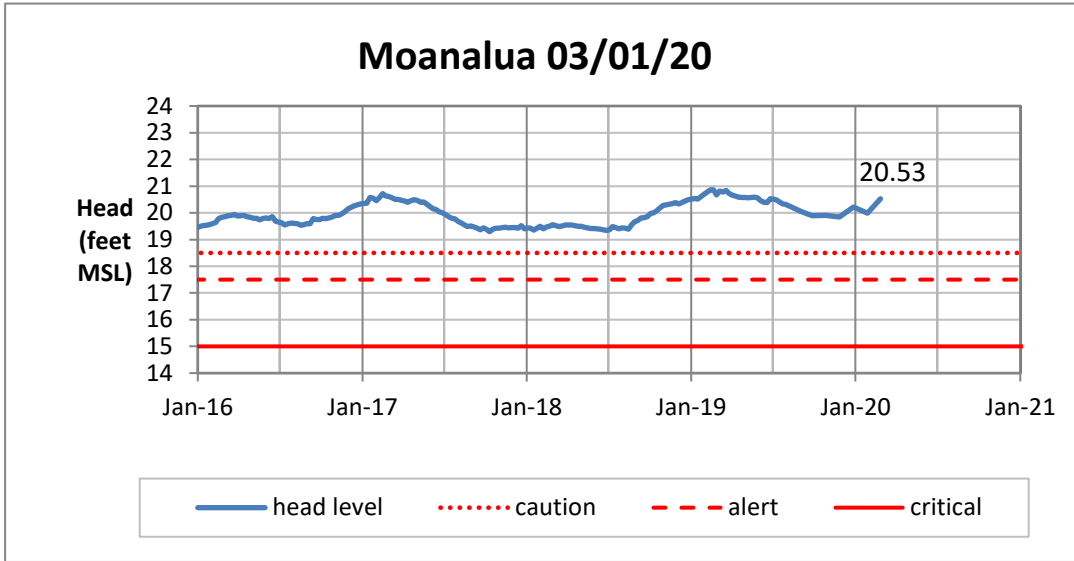

Head Report

Head Report

Head Report

Head Report

Head Report

HONOLULU WATERSHED AREA Rainfall Intake

Monthly Production