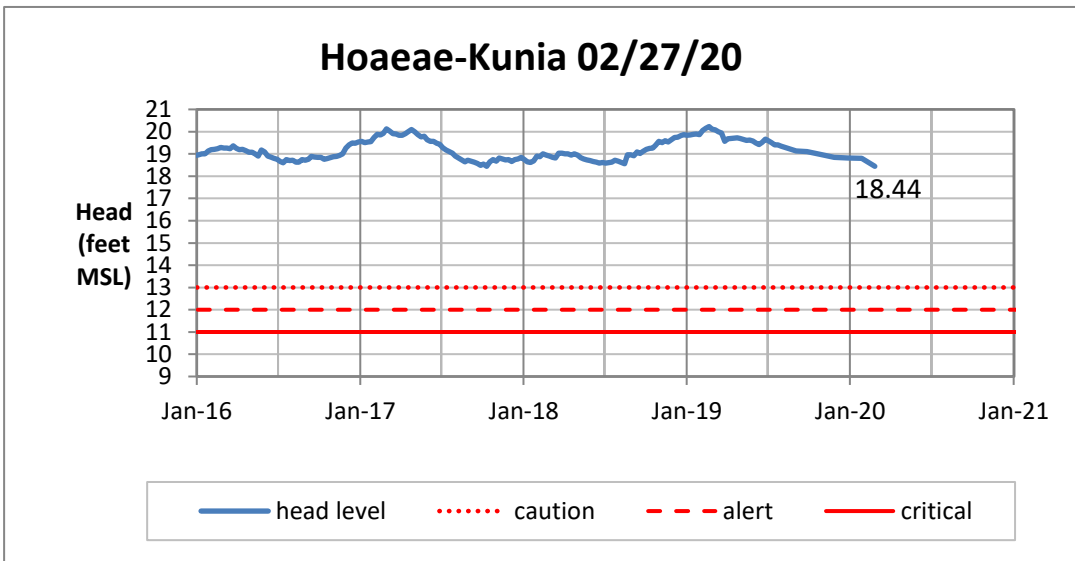

Head Report

Head Report

Head Report

Head Report

Head Report

HONOLULU WATERSHED AREA Rainfall Intake

Monthly Production