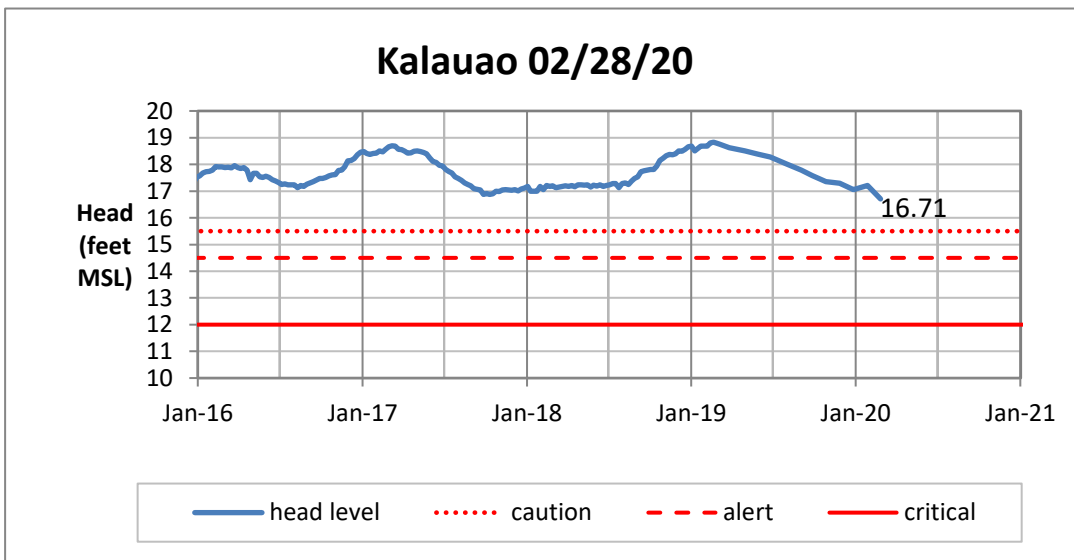

Head Report

Head Report

Head Report

Head Report

Head Report

HONOLULU WATERSHED AREA Rainfall Intake

Monthly Production