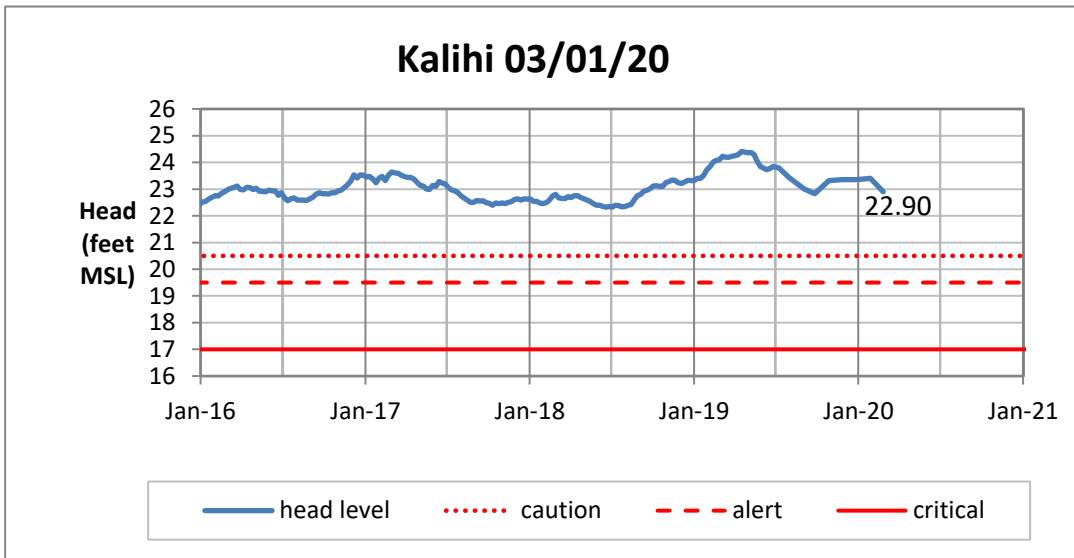

Head Report

Head Report

Head Report

Head Report

Head Report

HONOLULU WATERSHED AREA Rainfall Intake

Monthly Production