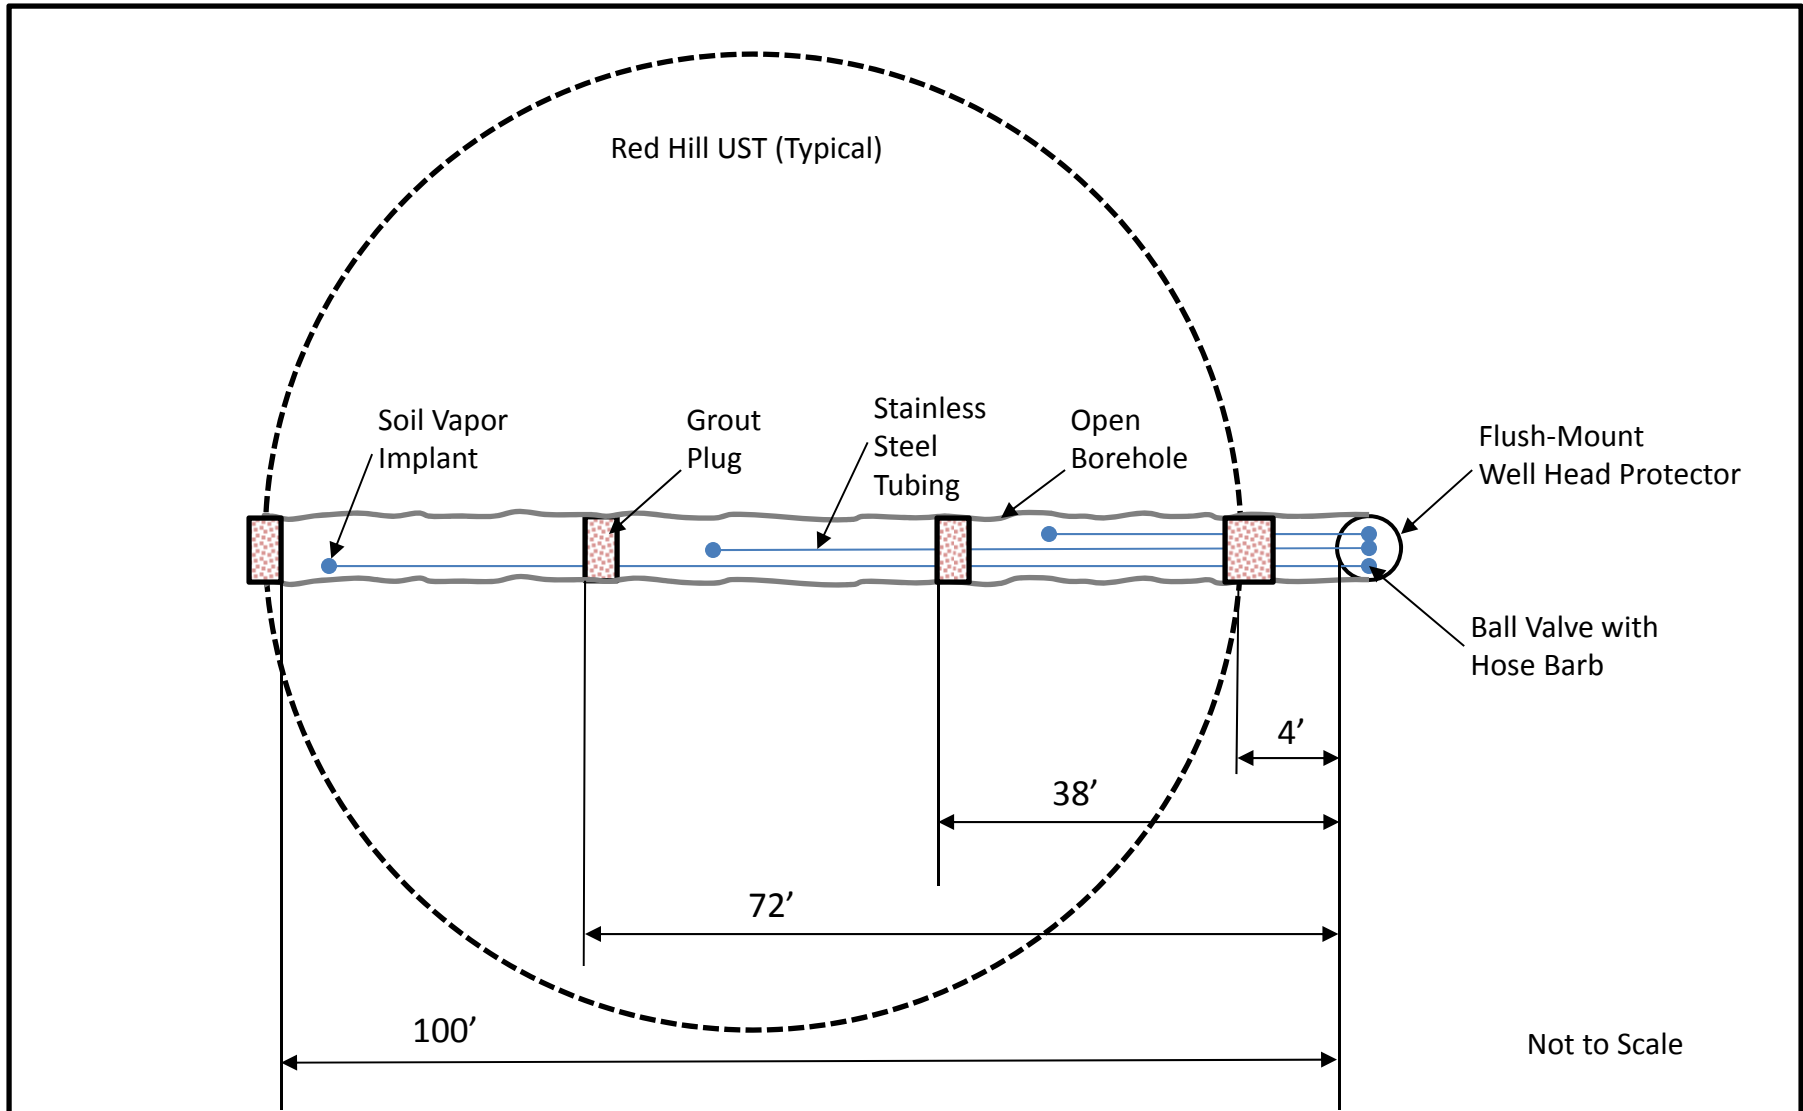

**FIGURE 3**  
**SITE LAYOUT**  
GROUNDWATER MONITORING  
RED HILL BULK FUEL STORAGE FACILITY  
NAVAL SUPPLY SYSTEM COMMAND (NAVSUP)  
FLEET LOGISTICS CENTER  
JBPHH, OAHU, HAWAII

Figure 4  
Typical Soil Vapor Monitoring Point Construction  
Details Red Hill Fuel Storage Facility  
Oahu, Hawaii