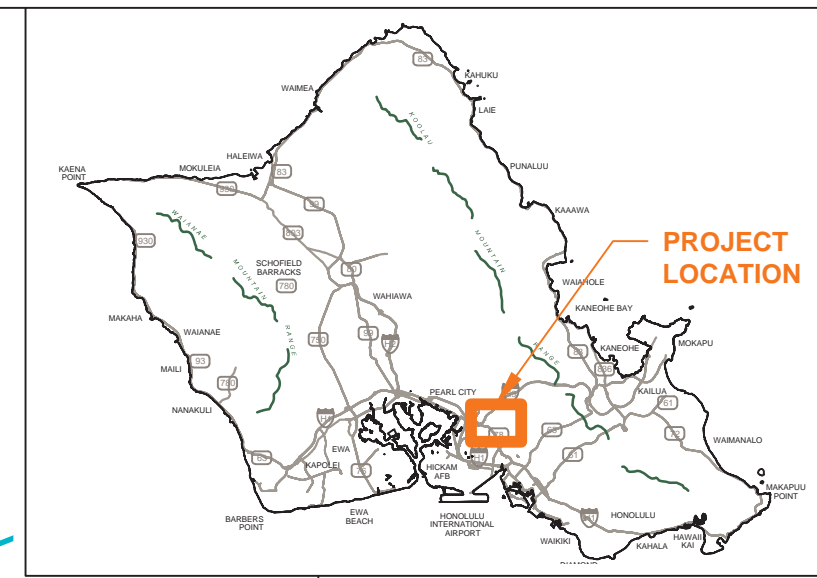

*Appendix A*  
*Figures*

NOTES
The accuracy of this document is limited to the quality and scale of the source information. This document is not a legal representation of an engineered survey.
SOURCES
Pearl Harbor Base Map
Navy GIS files

**FIGURE 1**  
**SITE LOCATION**  
 GROUNDWATER MONITORING  
 RED HILL BULK FUEL STORAGE FACILITY  
 NAVAL SUPPLY SYSTEM COMMAND (NAVSUP)  
 FLEET LOGISTICS CENTER  
 JBPHH, OAHU, HAWAII

Printing Date: Apr. 23, 2007. File: \\Projects\Red Hill\Figures\Draft Technical Report\Figure 1-8 Area Wells and Aquifer Systems.mxd

**Figure 2**  
**Area Wells and Aquifer Systems**  
 Red Hill Bulk Fuel Storage Facility  
 Oahu, Hawaii

Source Data:  
 City & County of Honolulu,  
 GIS base layers  
 DLNR Board of Water Supply,  
 2005 water supply well IDs

**Figure 6**  
**Zoning Map**  
Red Hill Fuel Storage Facility  
Oahu, Hawaii