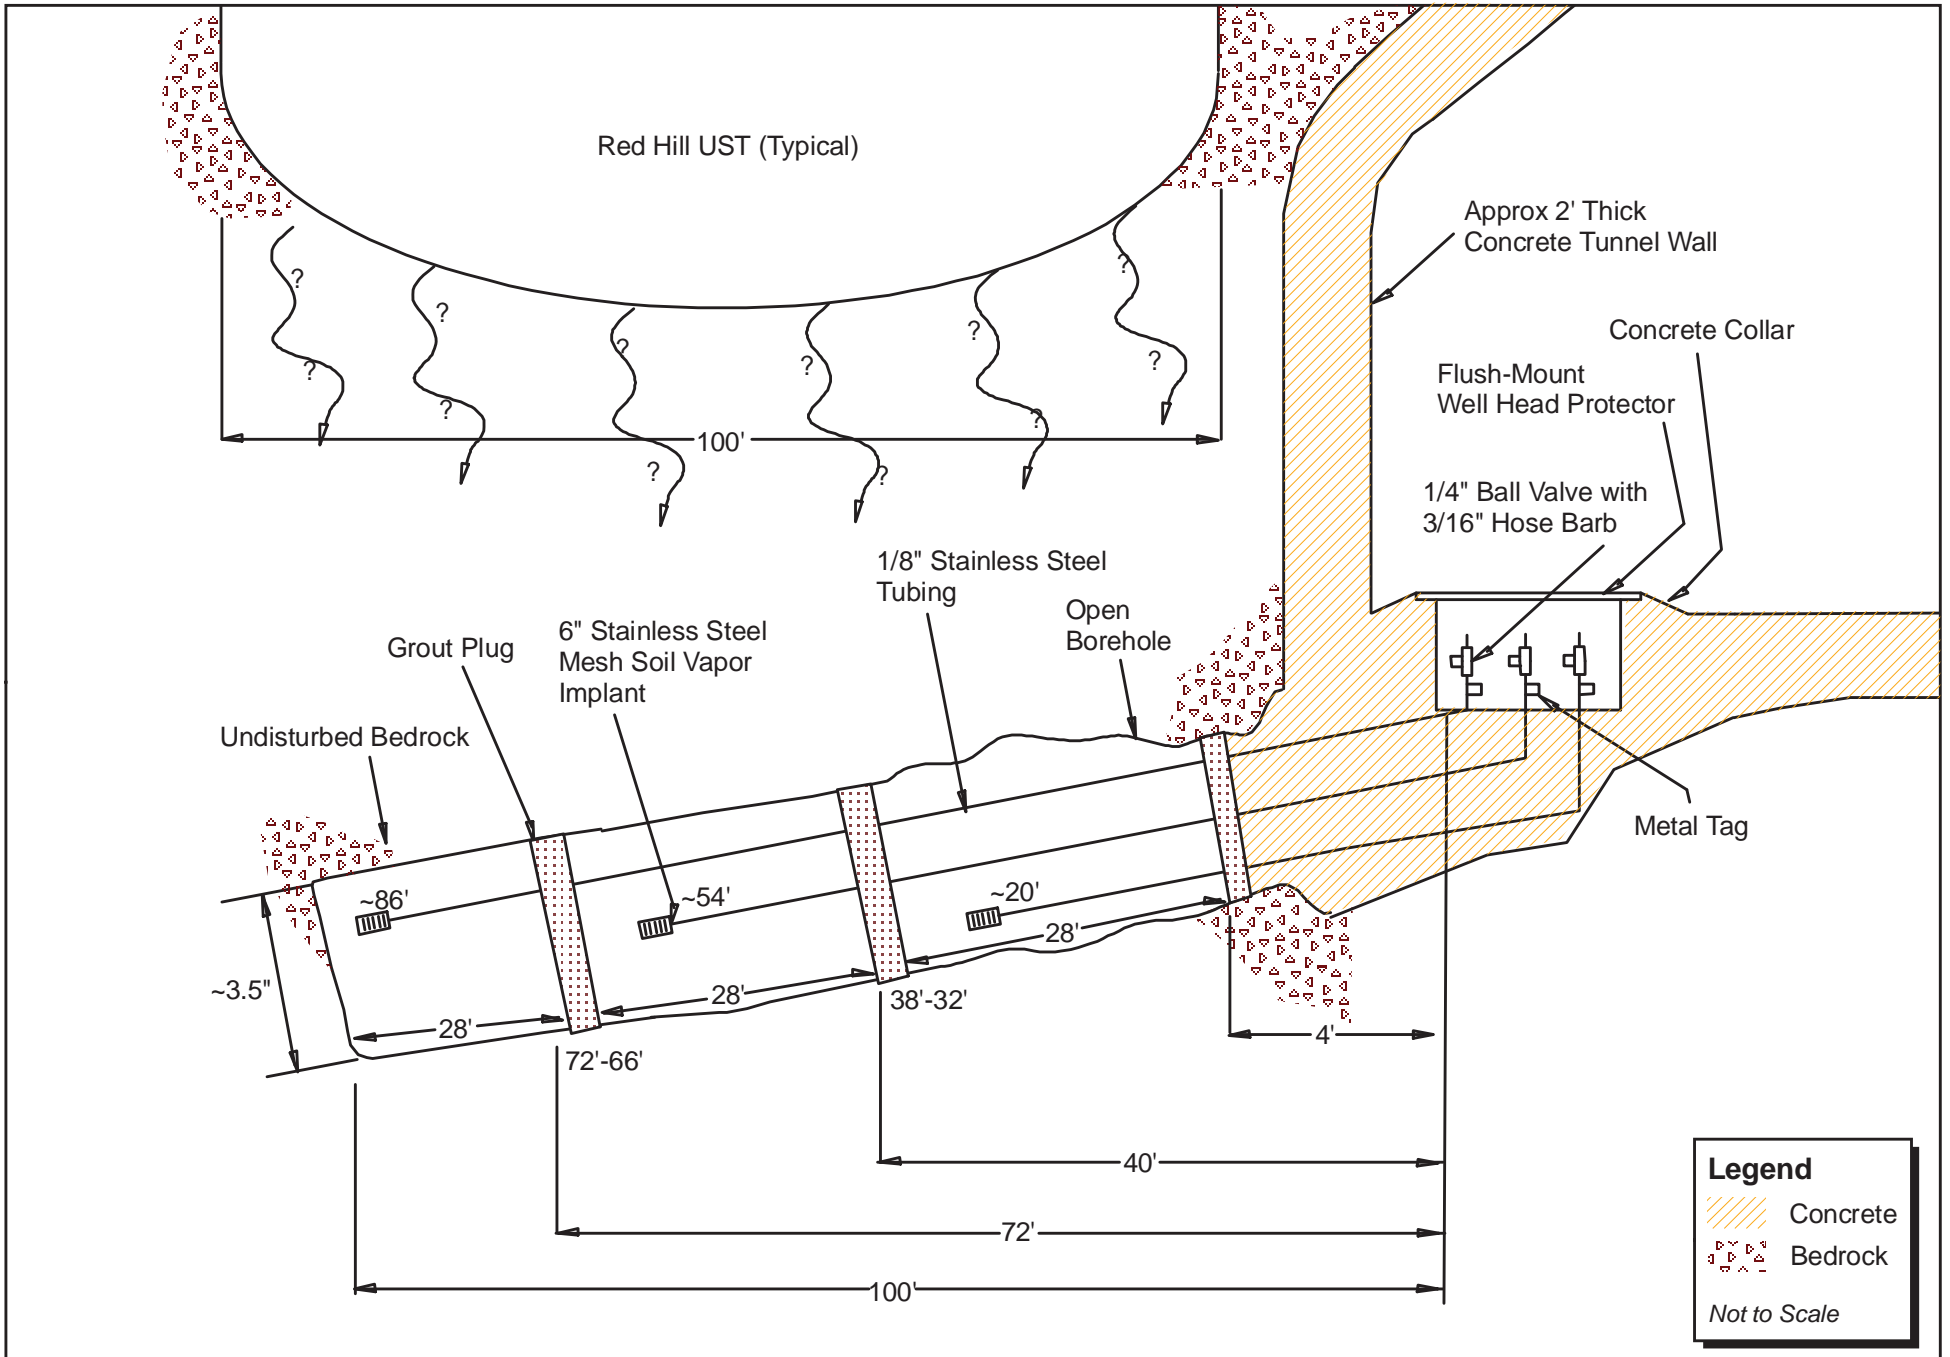

**FIGURE 3**  
**SITE LAYOUT**  
GROUNDWATER MONITORING  
RED HILL BULK FUEL STORAGE FACILITY  
NAVAL SUPPLY SYSTEM COMMAND (NAVSUP)  
FLEET LOGISTICS CENTER  
JBPHH, OAHU, HAWAII

Figure 4  
Typical Soil Vapor Monitoring Point Construction  
Details Red Hill Fuel Storage Facility  
Oahu, Hawaii