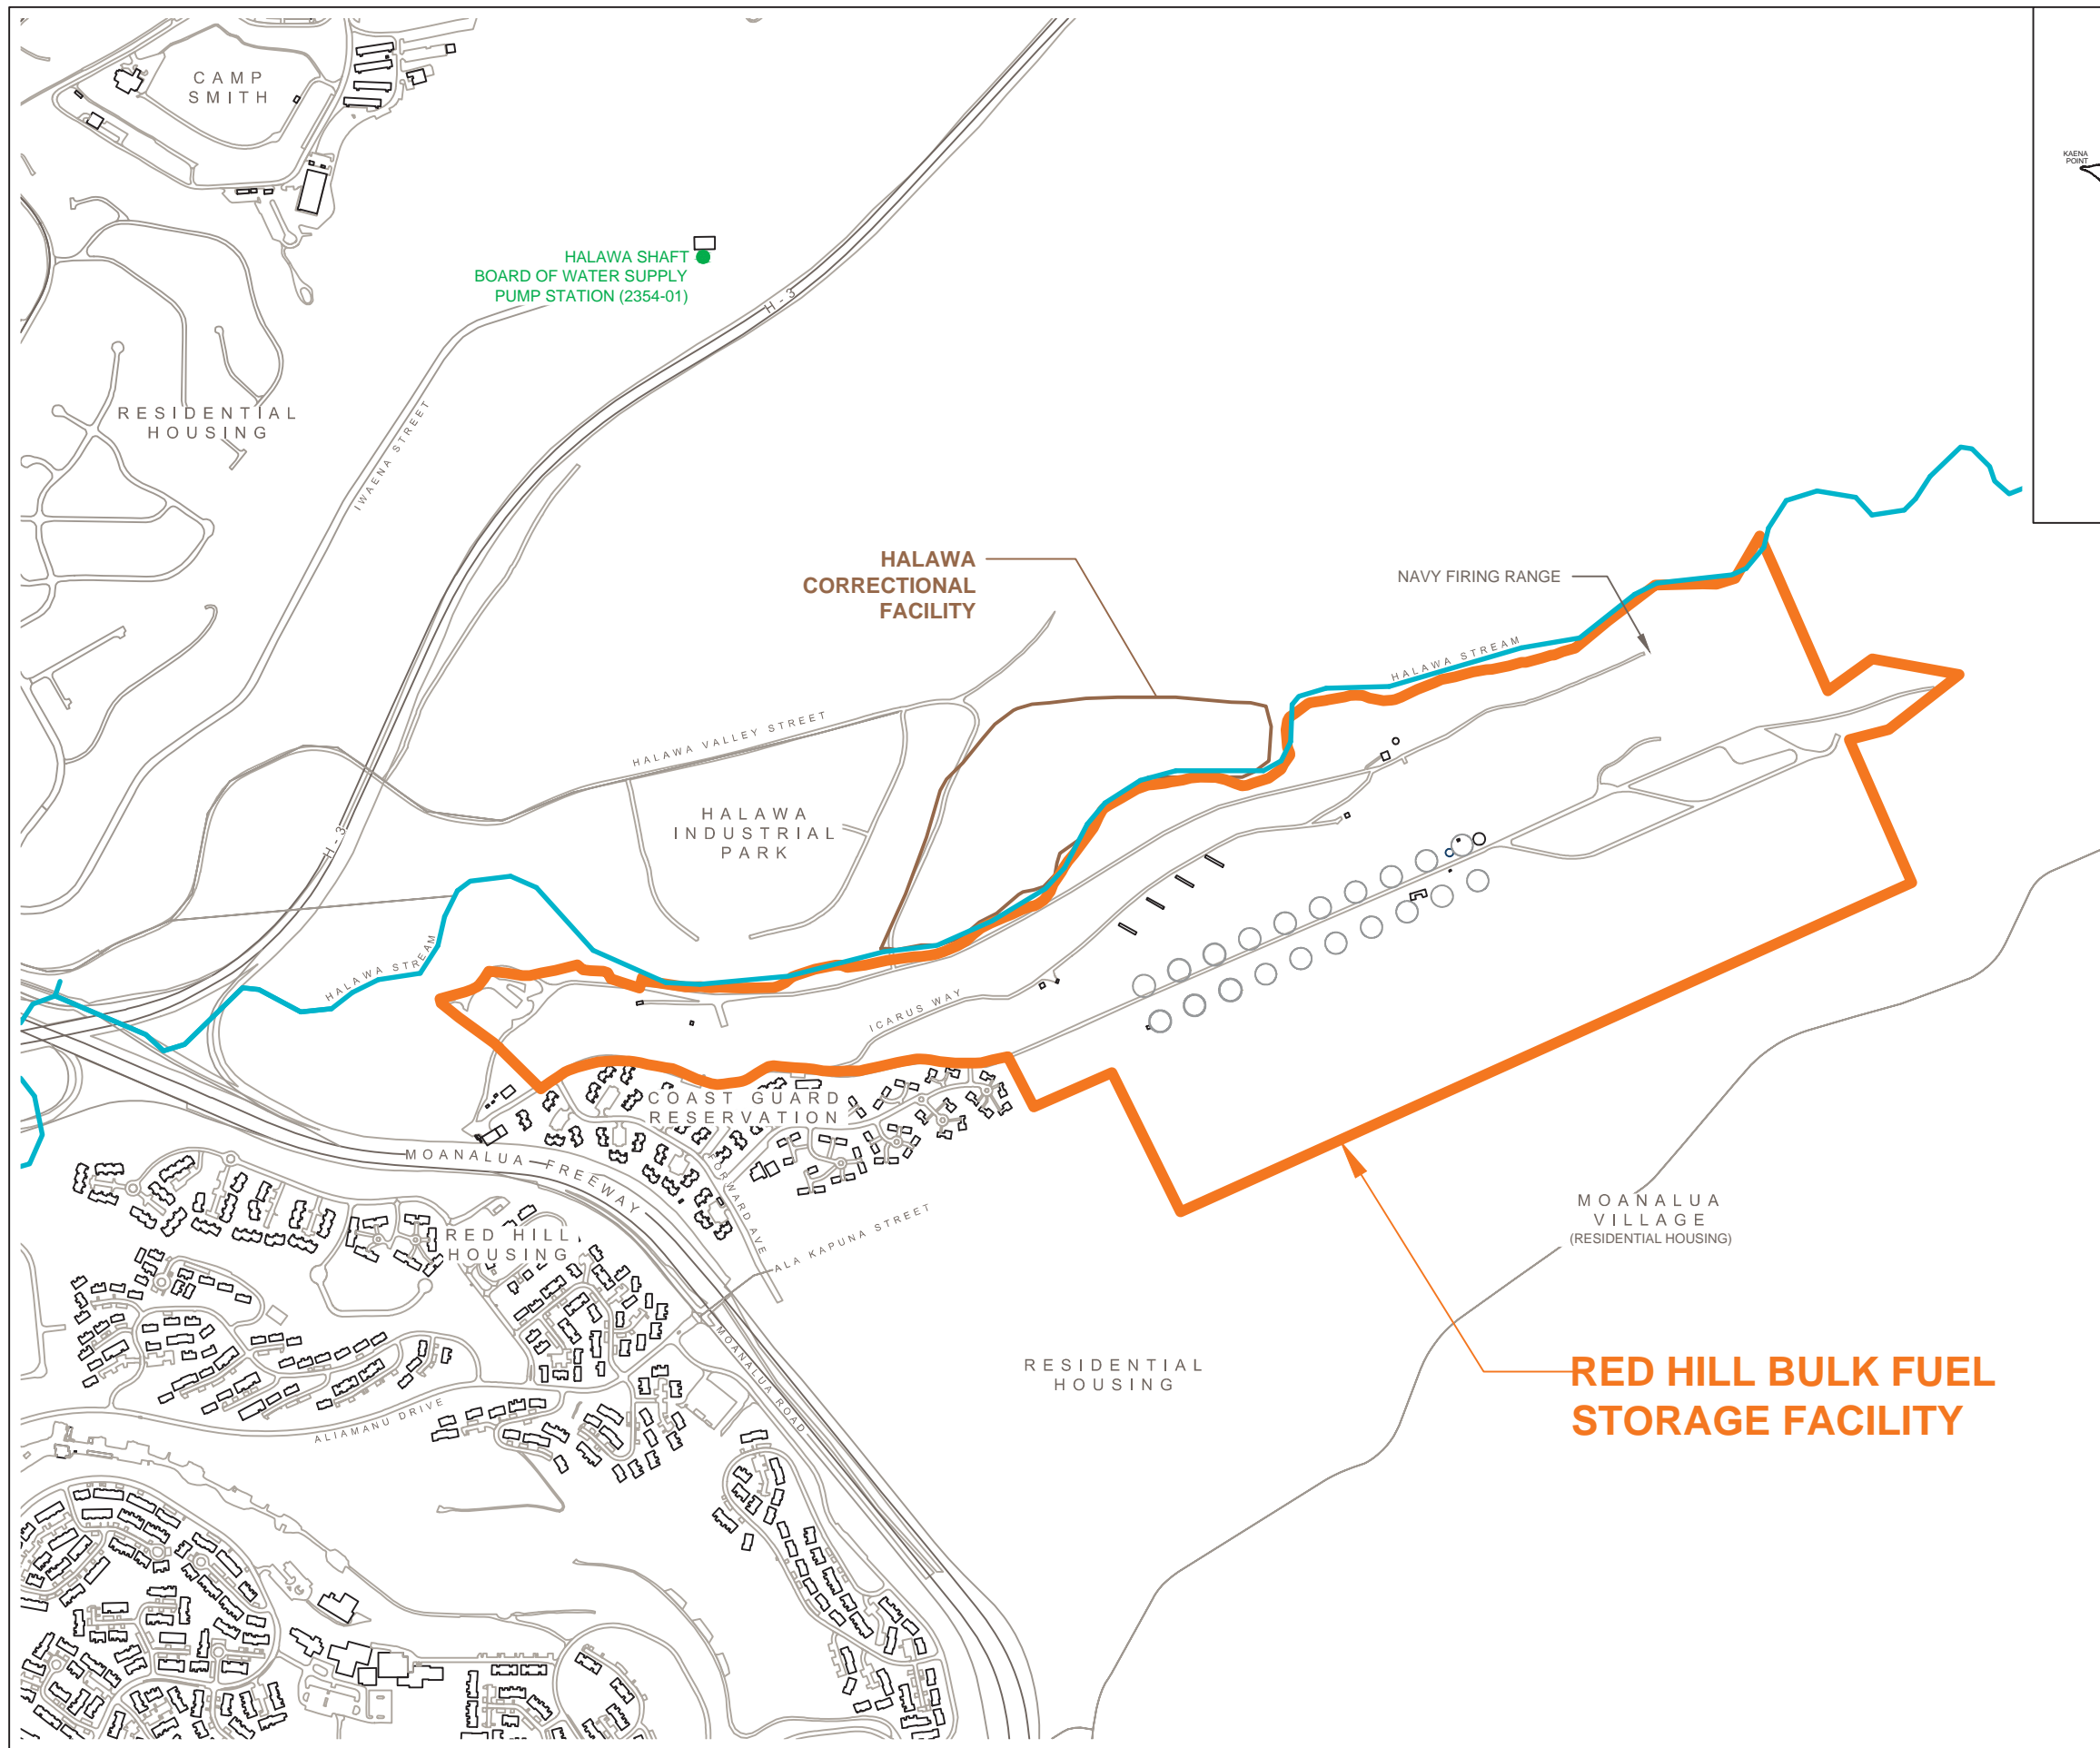

*Appendix A*  
*Figures*

NOTES
The accuracy of this document is limited to the quality and scale of the source information. This document is not a legal representation of an engineered survey.
SOURCES
Pearl Harbor Base Map
Navy GIS files

**FIGURE 1**  
**SITE LOCATION**  
 GROUNDWATER MONITORING  
 RED HILL BULK FUEL STORAGE FACILITY  
 NAVAL SUPPLY SYSTEM COMMAND (NAVSUP)  
 FLEET LOGISTICS CENTER  
 JBPHH, OAHU, HAWAII

Printing Date: Apr. 23, 2007. File: \\Projects\Red Hill\Figures\Draft Technical Report\Figure 1-8 Area Wells and Aquifer Systems.mxd

**Figure 2**  
**Area Wells and Aquifer Systems**  
 Red Hill Bulk Fuel Storage Facility  
 Oahu, Hawaii

Source Data:  
 City & County of Honolulu,  
 GIS base layers  
 DLNR Board of Water Supply,  
 2005 water supply well IDs

LEGEND	
	RED HILL BULK FUEL STORAGE FACILITY
	HALAWA CORRECTIONAL FACILITY
	HALAWA STREAM
	BUILDING
	ROAD
	ABOVEGROUND STORAGE TANK
	WATER TANK
	SOIL VAPOR MONITORING POINT
	GROUNDWATER MONITORING WELL LOCATED INSIDE TUNNEL
	GROUNDWATER MONITORING WELL LOCATED OUTSIDE TUNNEL
	BOARD OF WATER SUPPLY PUMP STATION
	TUNNEL