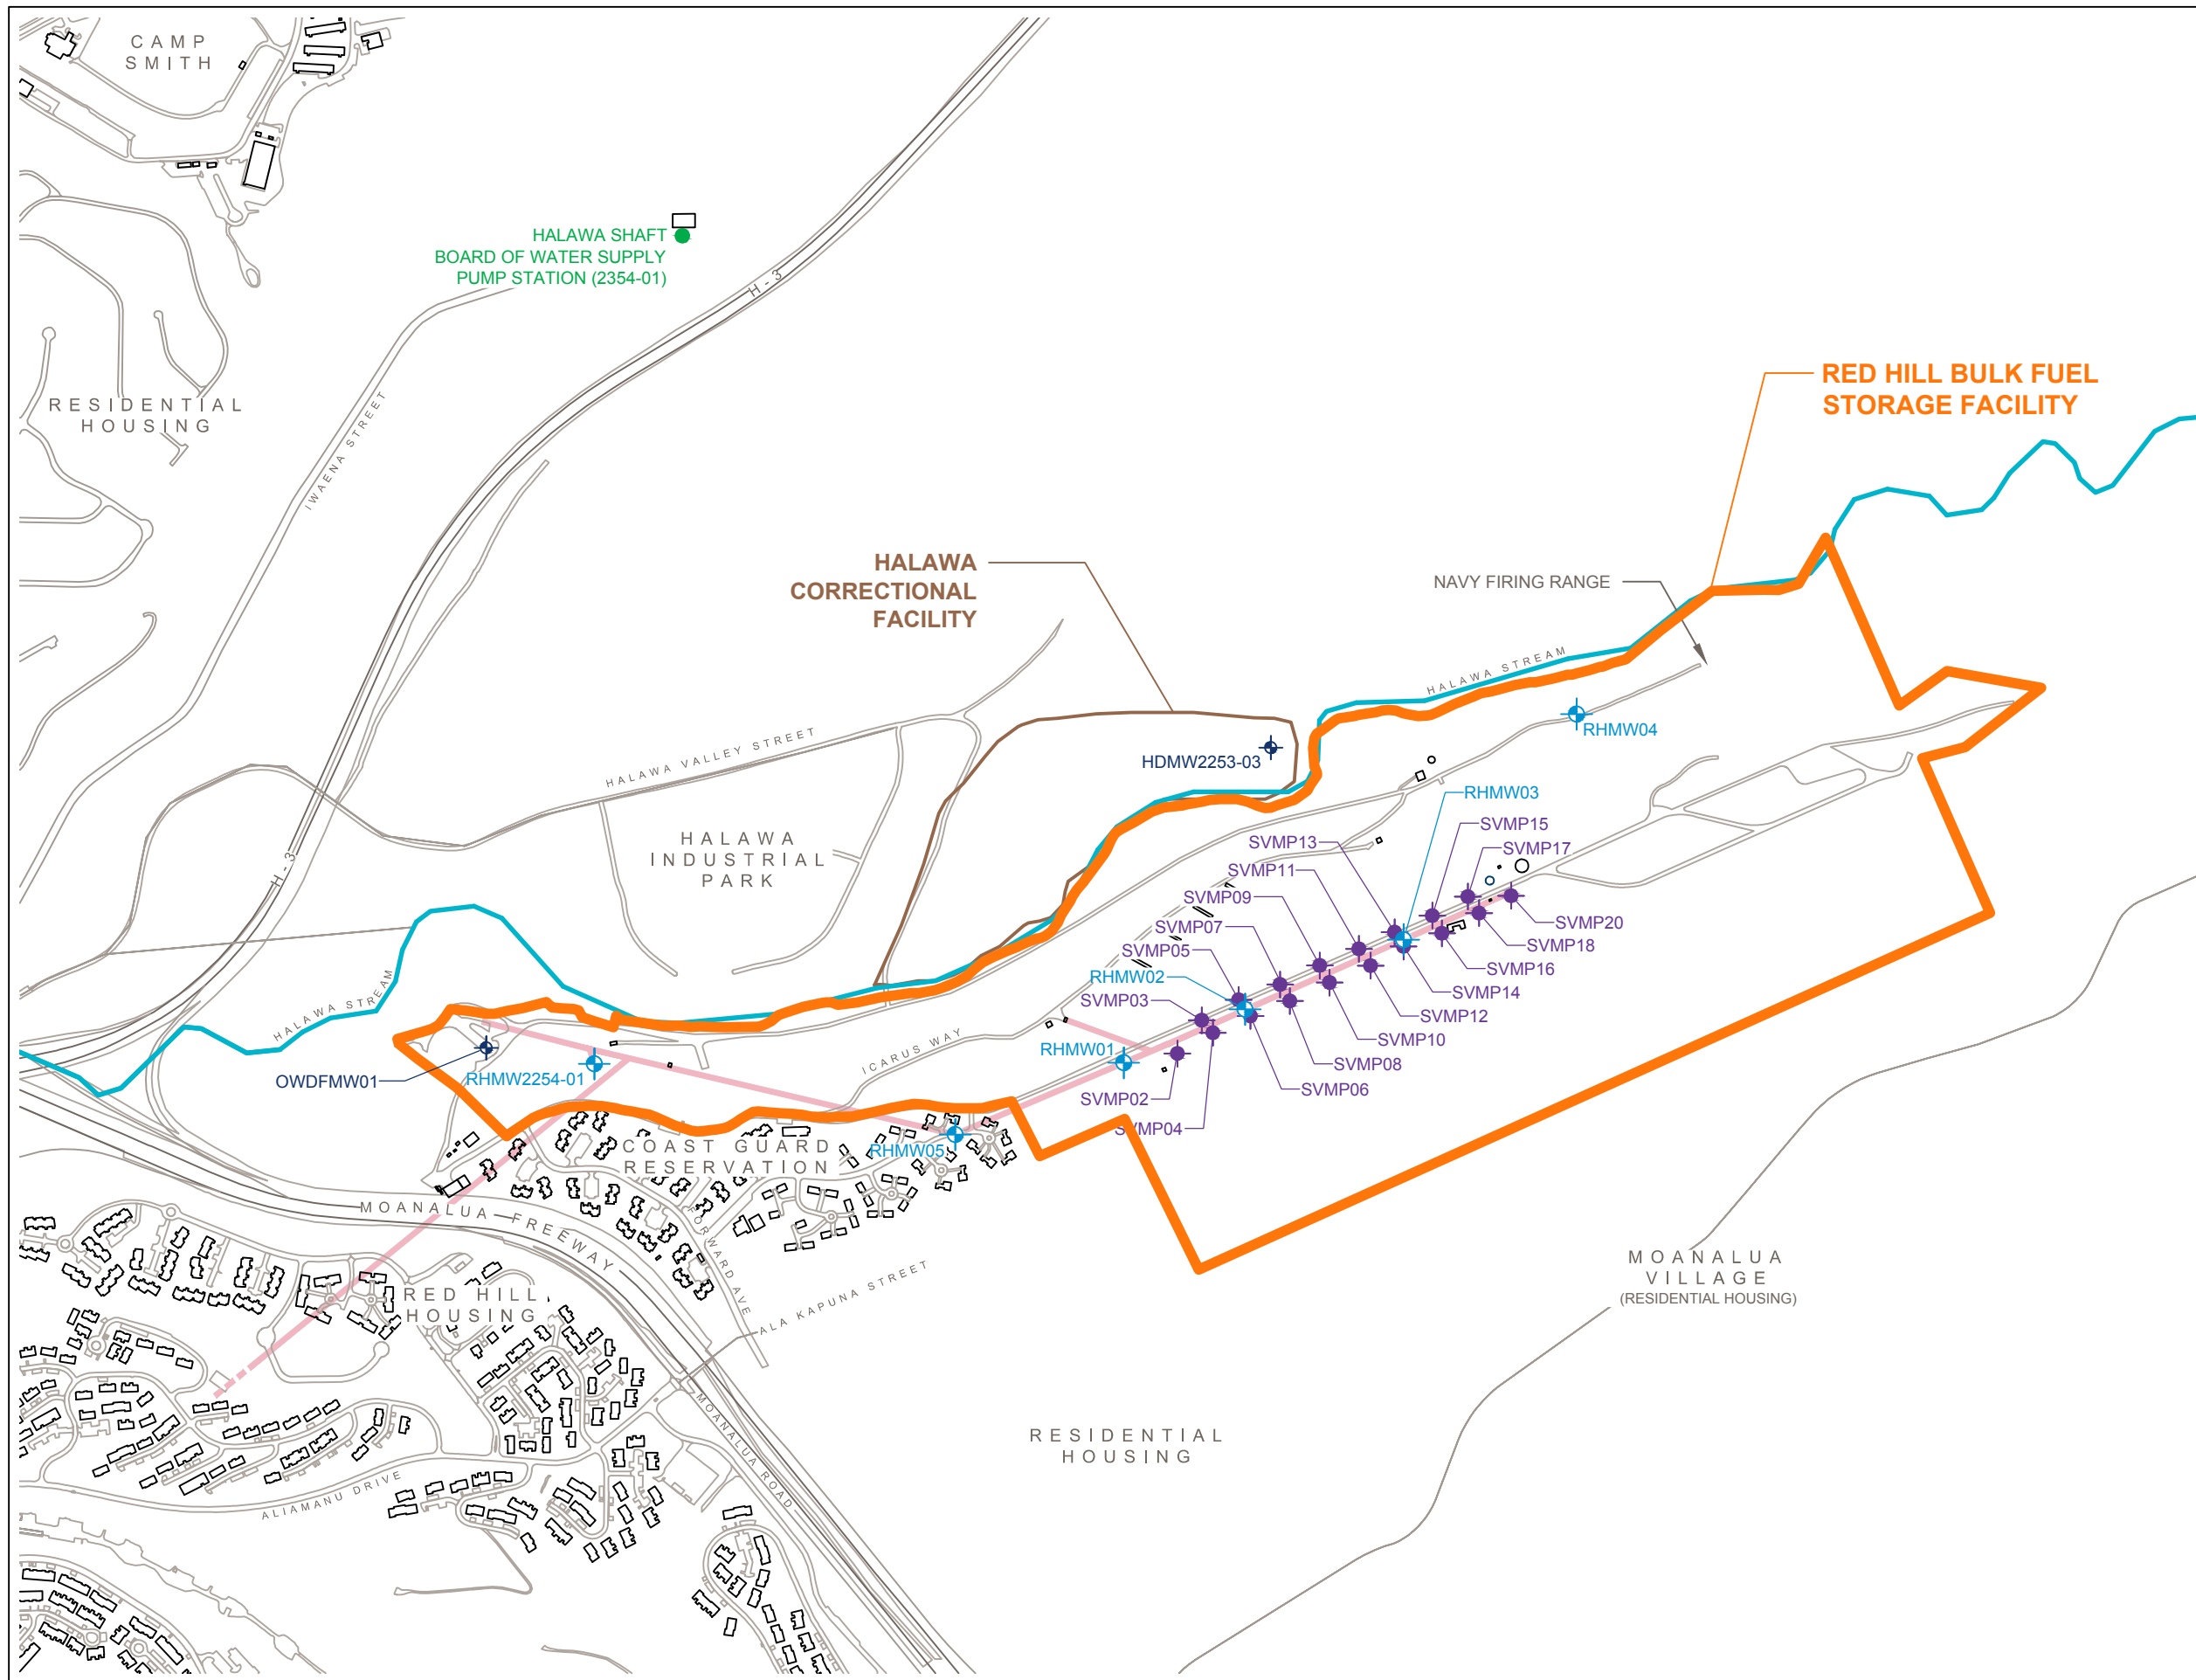

*Appendix A*  
*Figures*

NOTES
The accuracy of this document is limited to the quality and scale of the source information. This document is not a legal representation of an engineered survey.
SOURCES
Pearl Harbor Base Map
Navy GIS files

**FIGURE 1**  
**SITE LOCATION**  
 GROUNDWATER MONITORING  
 RED HILL BULK FUEL STORAGE FACILITY  
 NAVAL SUPPLY SYSTEM COMMAND (NAVSUP)  
 FLEET LOGISTICS CENTER  
 JBPHH, OAHU, HAWAII

Printing Date: Apr. 23, 2007. File: \\Projects\Red Hill\Figures\Draft Technical Report\Figure 1-8 Area Wells and Aquifer Systems.mxd

**Figure 2**  
**Area Wells and Aquifer Systems**  
 Red Hill Bulk Fuel Storage Facility  
 Oahu, Hawaii

Source Data:  
 City & County of Honolulu,  
 GIS base layers  
 DLNR Board of Water Supply,  
 2005 water supply well IDs

LEGEND	
	RED HILL BULK FUEL STORAGE FACILITY
	HALAWA CORRECTIONAL FACILITY
	HALAWA STREAM
	BUILDING
	ROAD
	ABOVEGROUND STORAGE TANK
	WATER TANK
	SOIL VAPOR MONITORING POINT
	GROUNDWATER MONITORING WELL LOCATED INSIDE TUNNEL
	GROUNDWATER MONITORING WELL LOCATED OUTSIDE TUNNEL
	BOARD OF WATER SUPPLY PUMP STATION
	TUNNEL