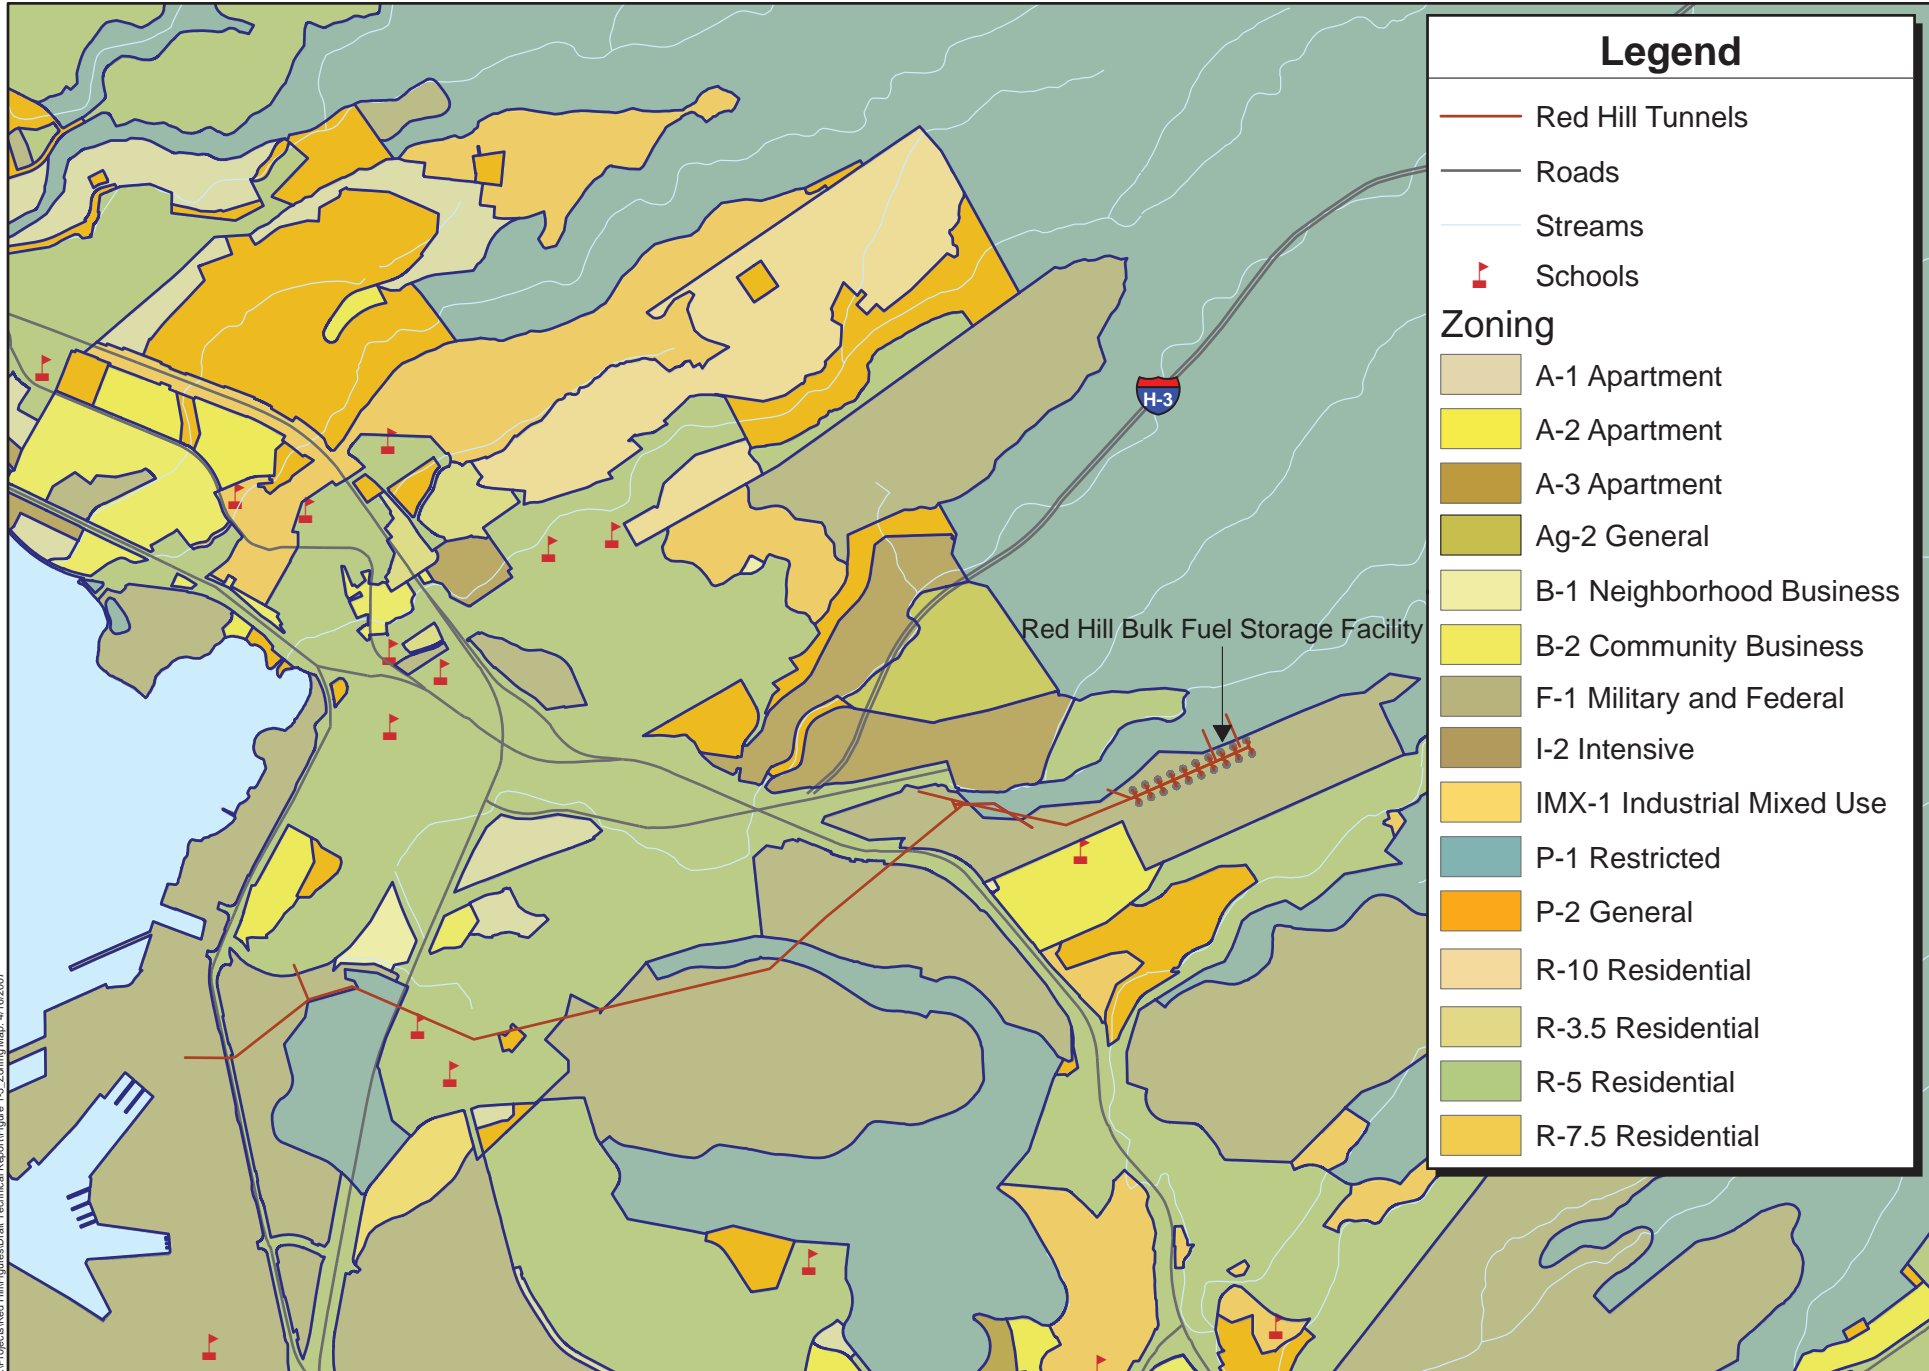

Figure 5
Typical Soil Vapor Monitoring Points Plan View
Red Hill Bulk Fuel Storage Facility
JBPHH, Oahu, Hawaii

Figure 6
Zoning Map
Red Hill Fuel Storage Facility
Oahu, Hawaii