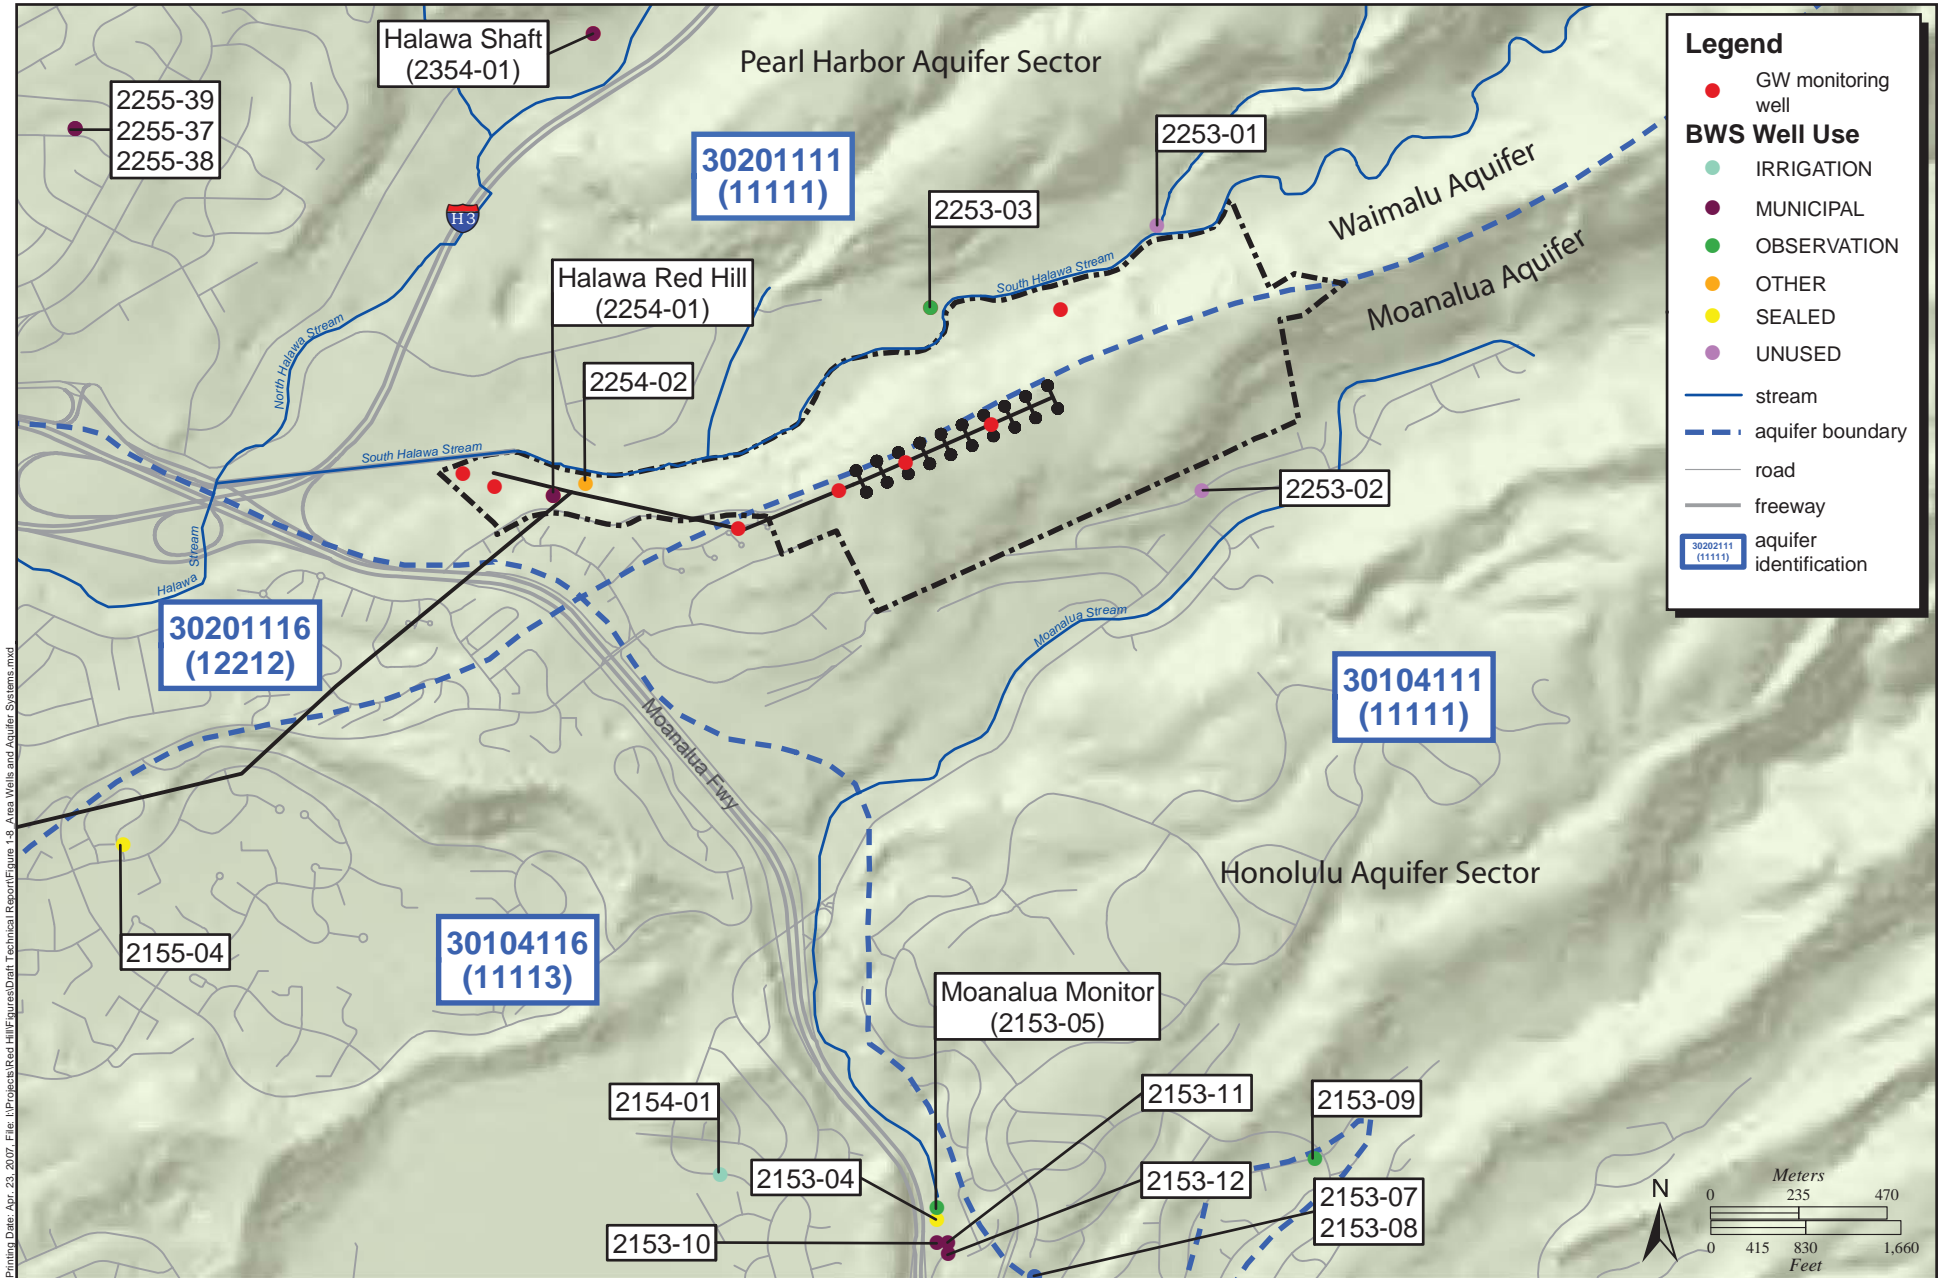

Figure 2
Area Wells and Aquifer Systems
Red Hill Bulk Fuel Storage Facility
Oahu, Hawaii

Source Data:
City & County of Honolulu,
GIS base layers
DLNR Board of Water Supply,
2005 water supply well IDs